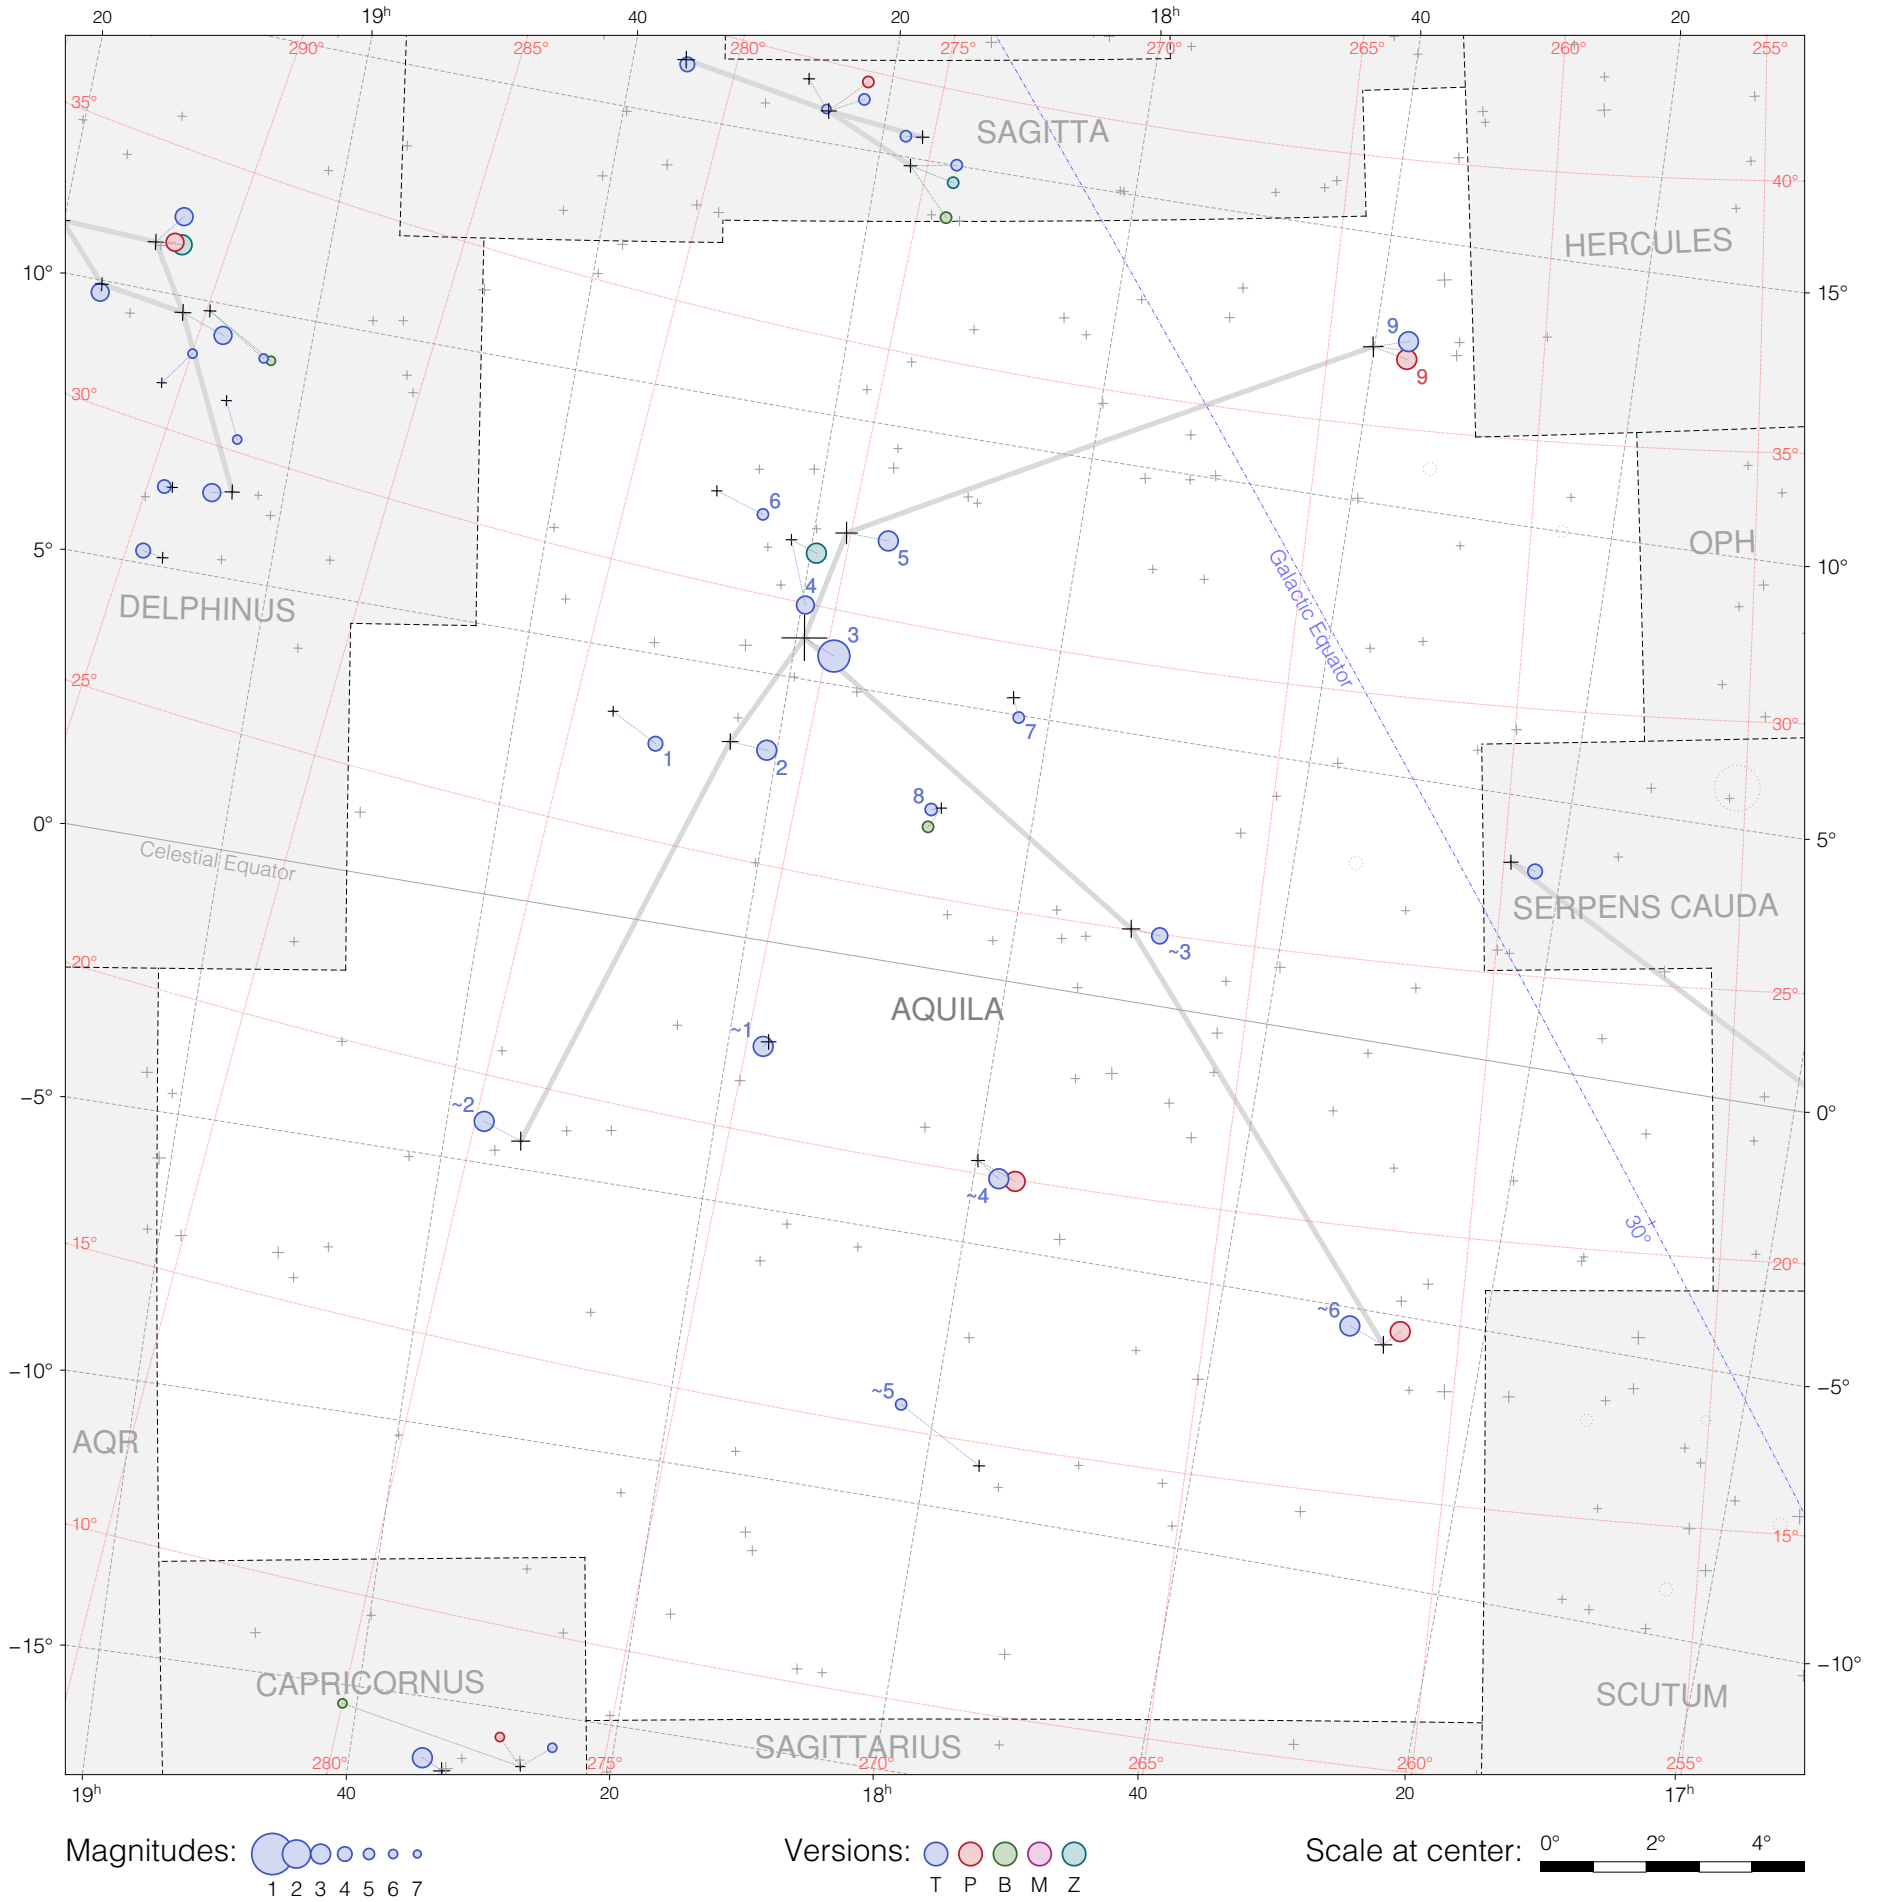

# Ptolemy stars in Aquila

Magnitudes: 1 2 3 4 5 6 7

Versions: T P B M Z

Scale at center: 0° 2° 4°