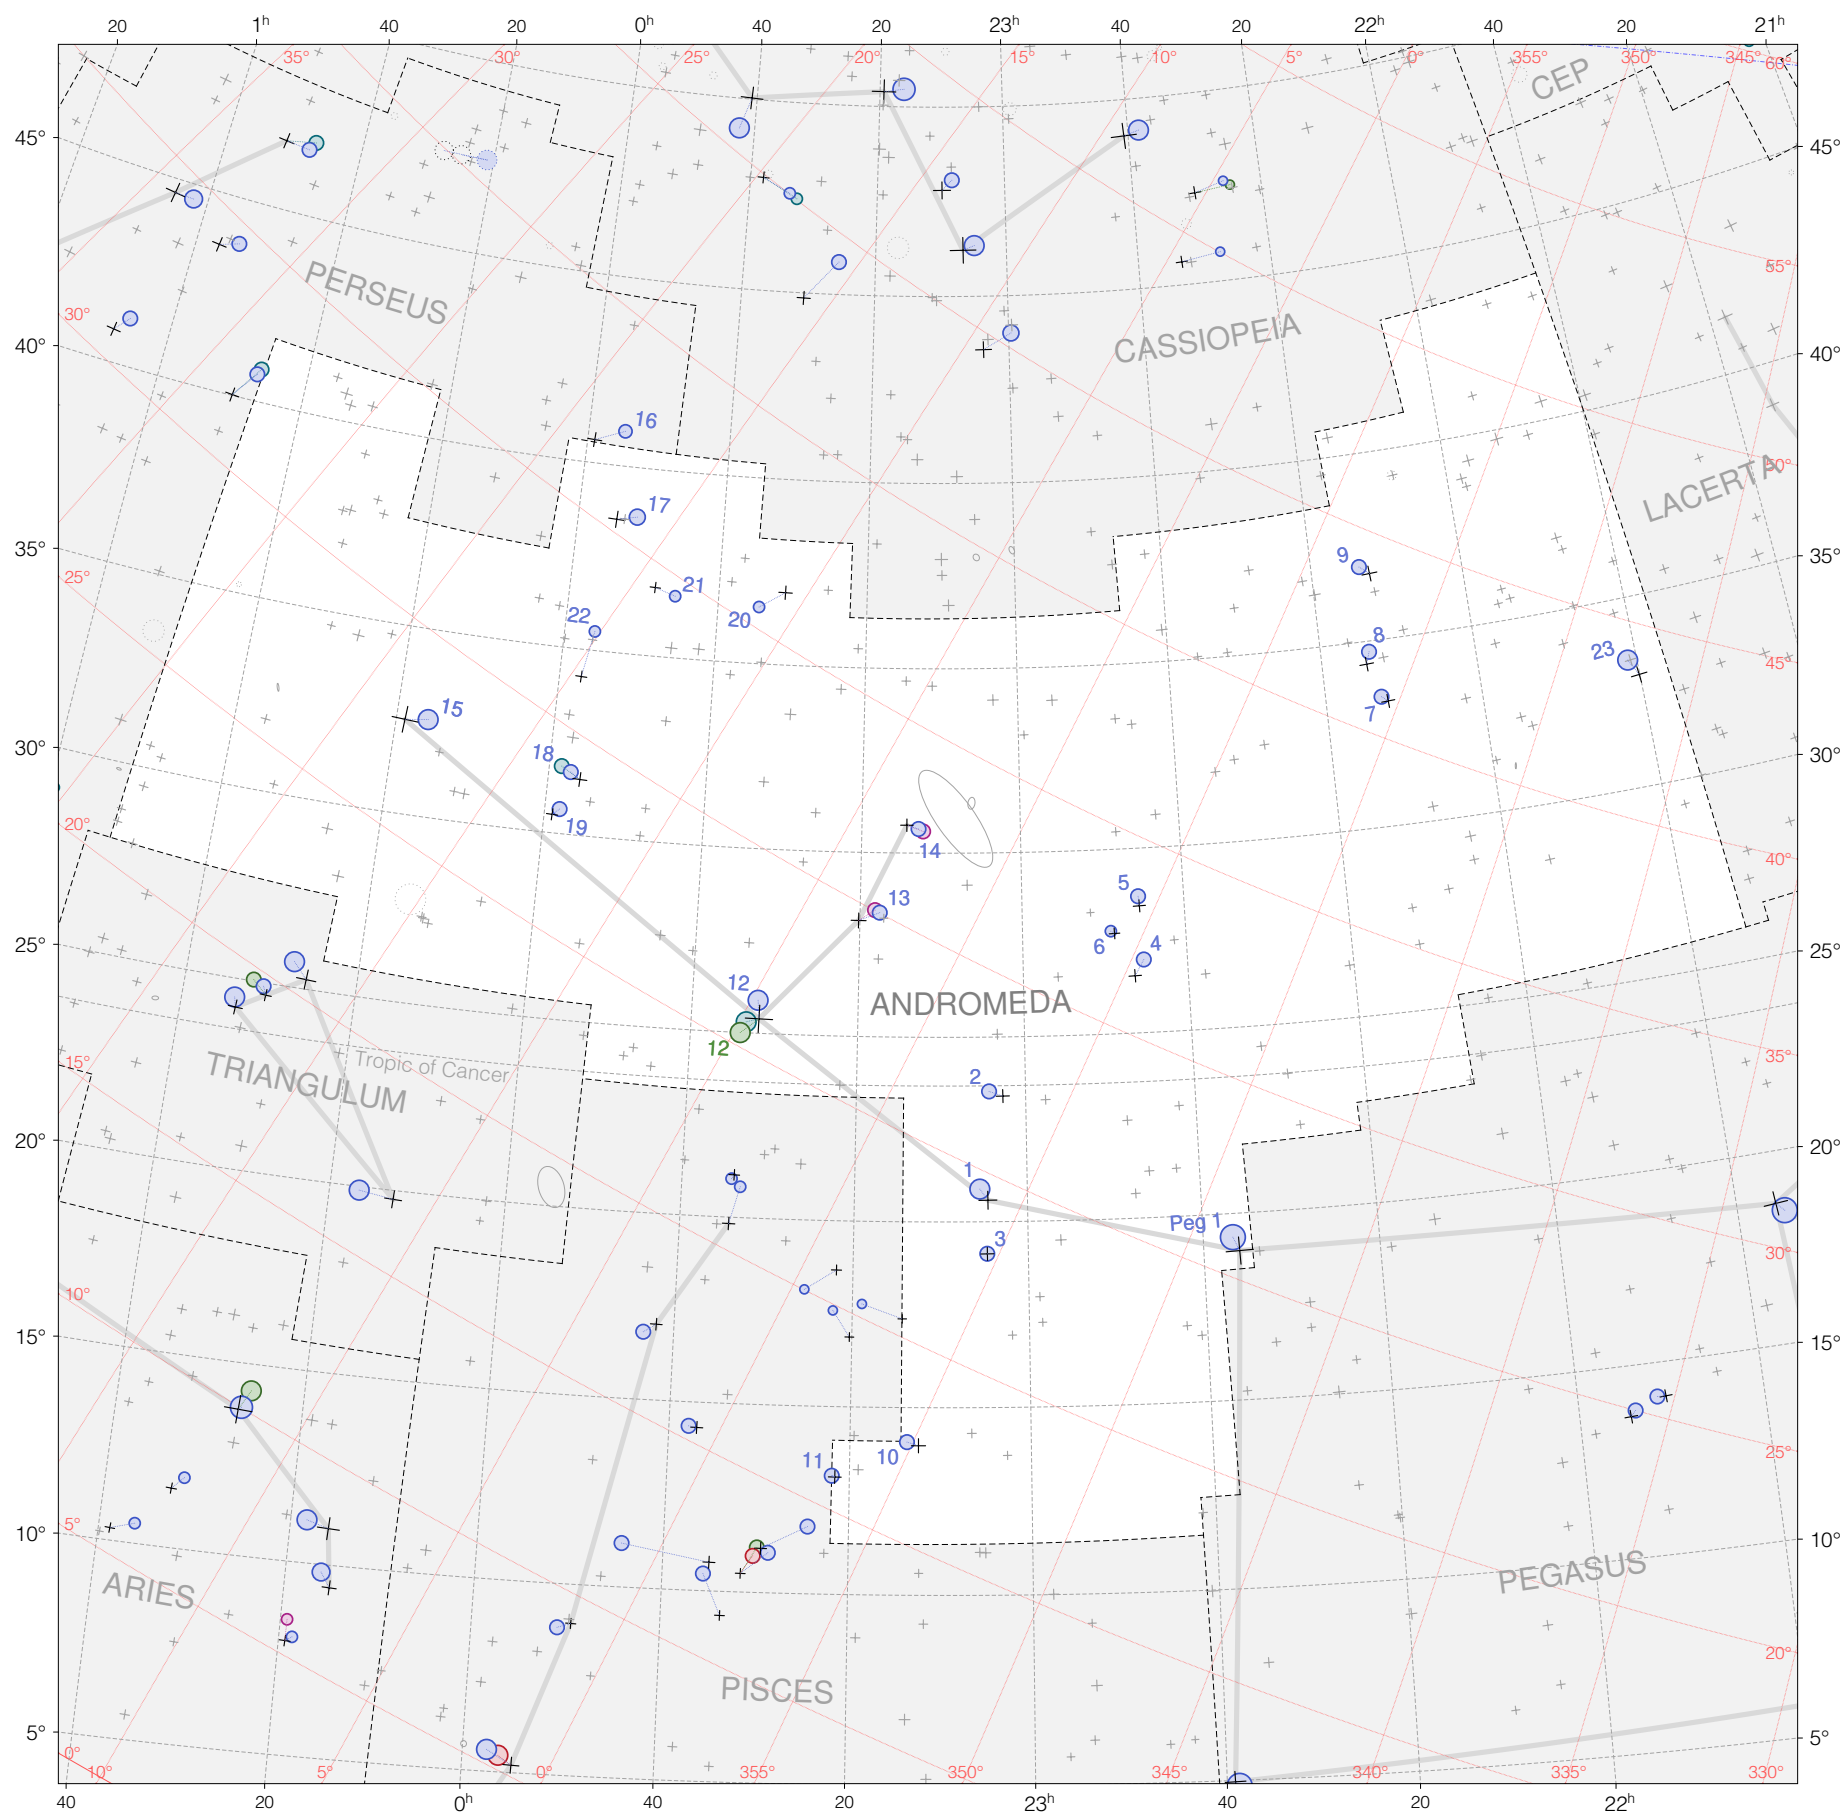

Ptolemy stars in Andromeda

Magnitudes: 1 2 3 4 5 6 7

Versions: T P B M Z

Scale at center: 0° 2° 4°