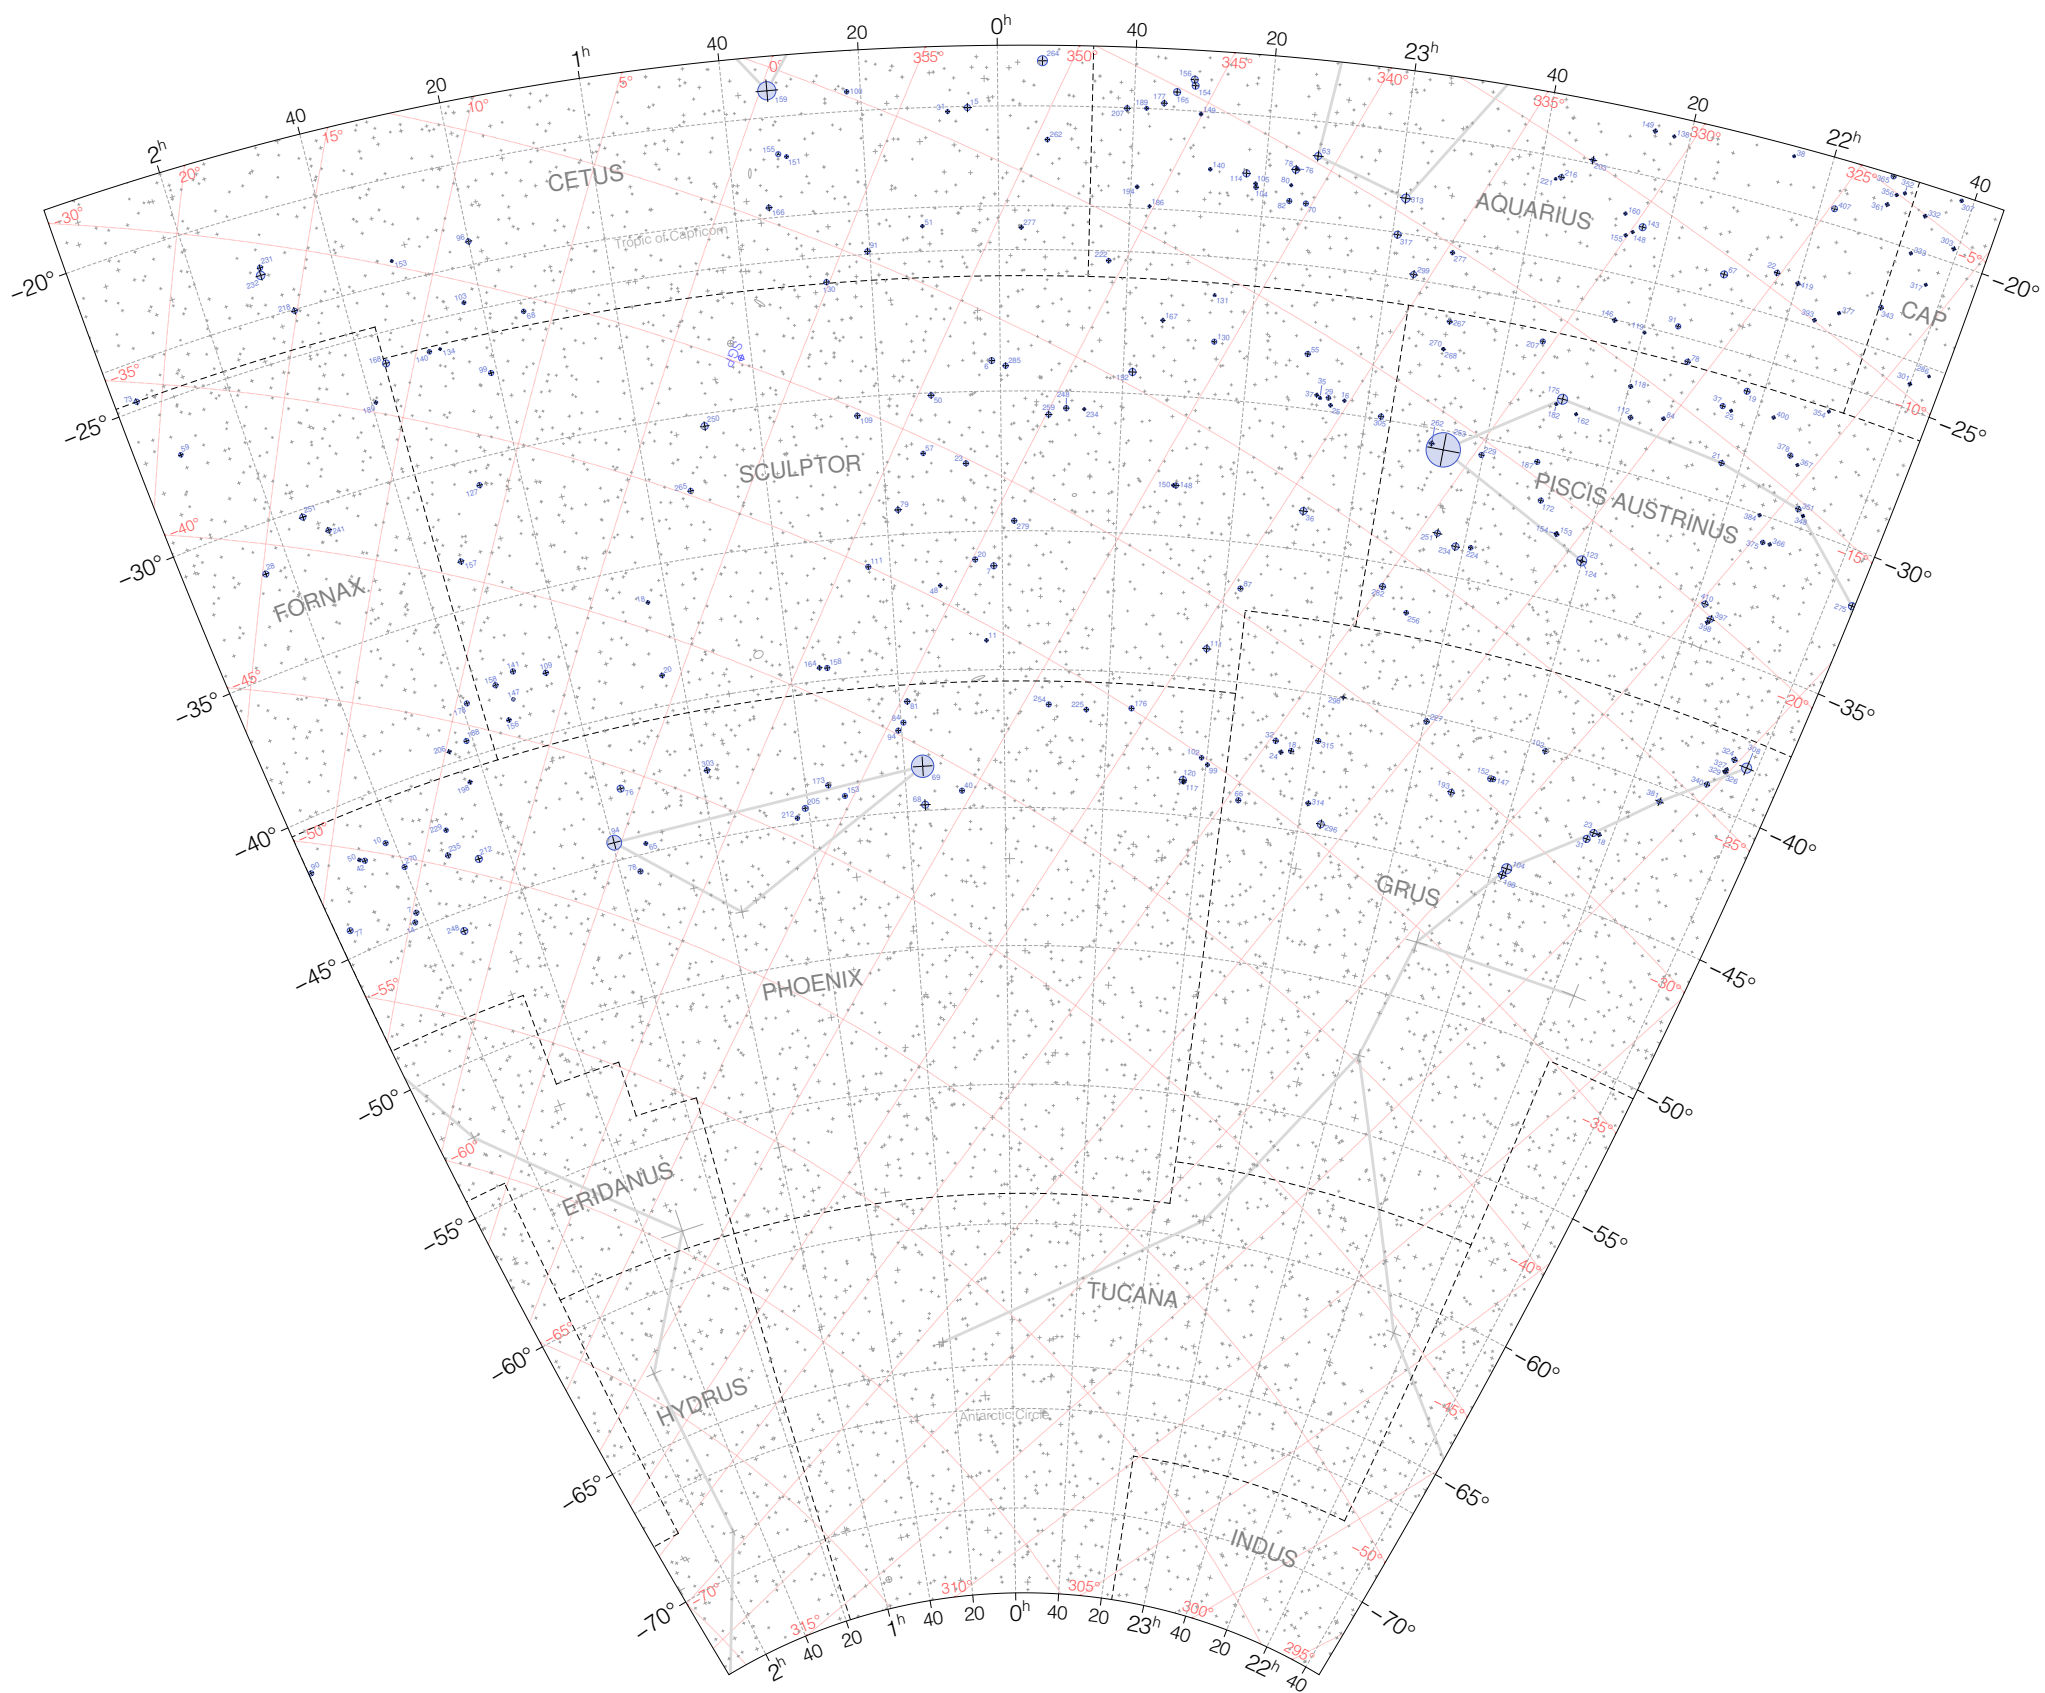

Piazzari Stars from 22h to 2h and -70° to -20°

Magnitudes: 
1 2 3 4 5 6 7 8 9