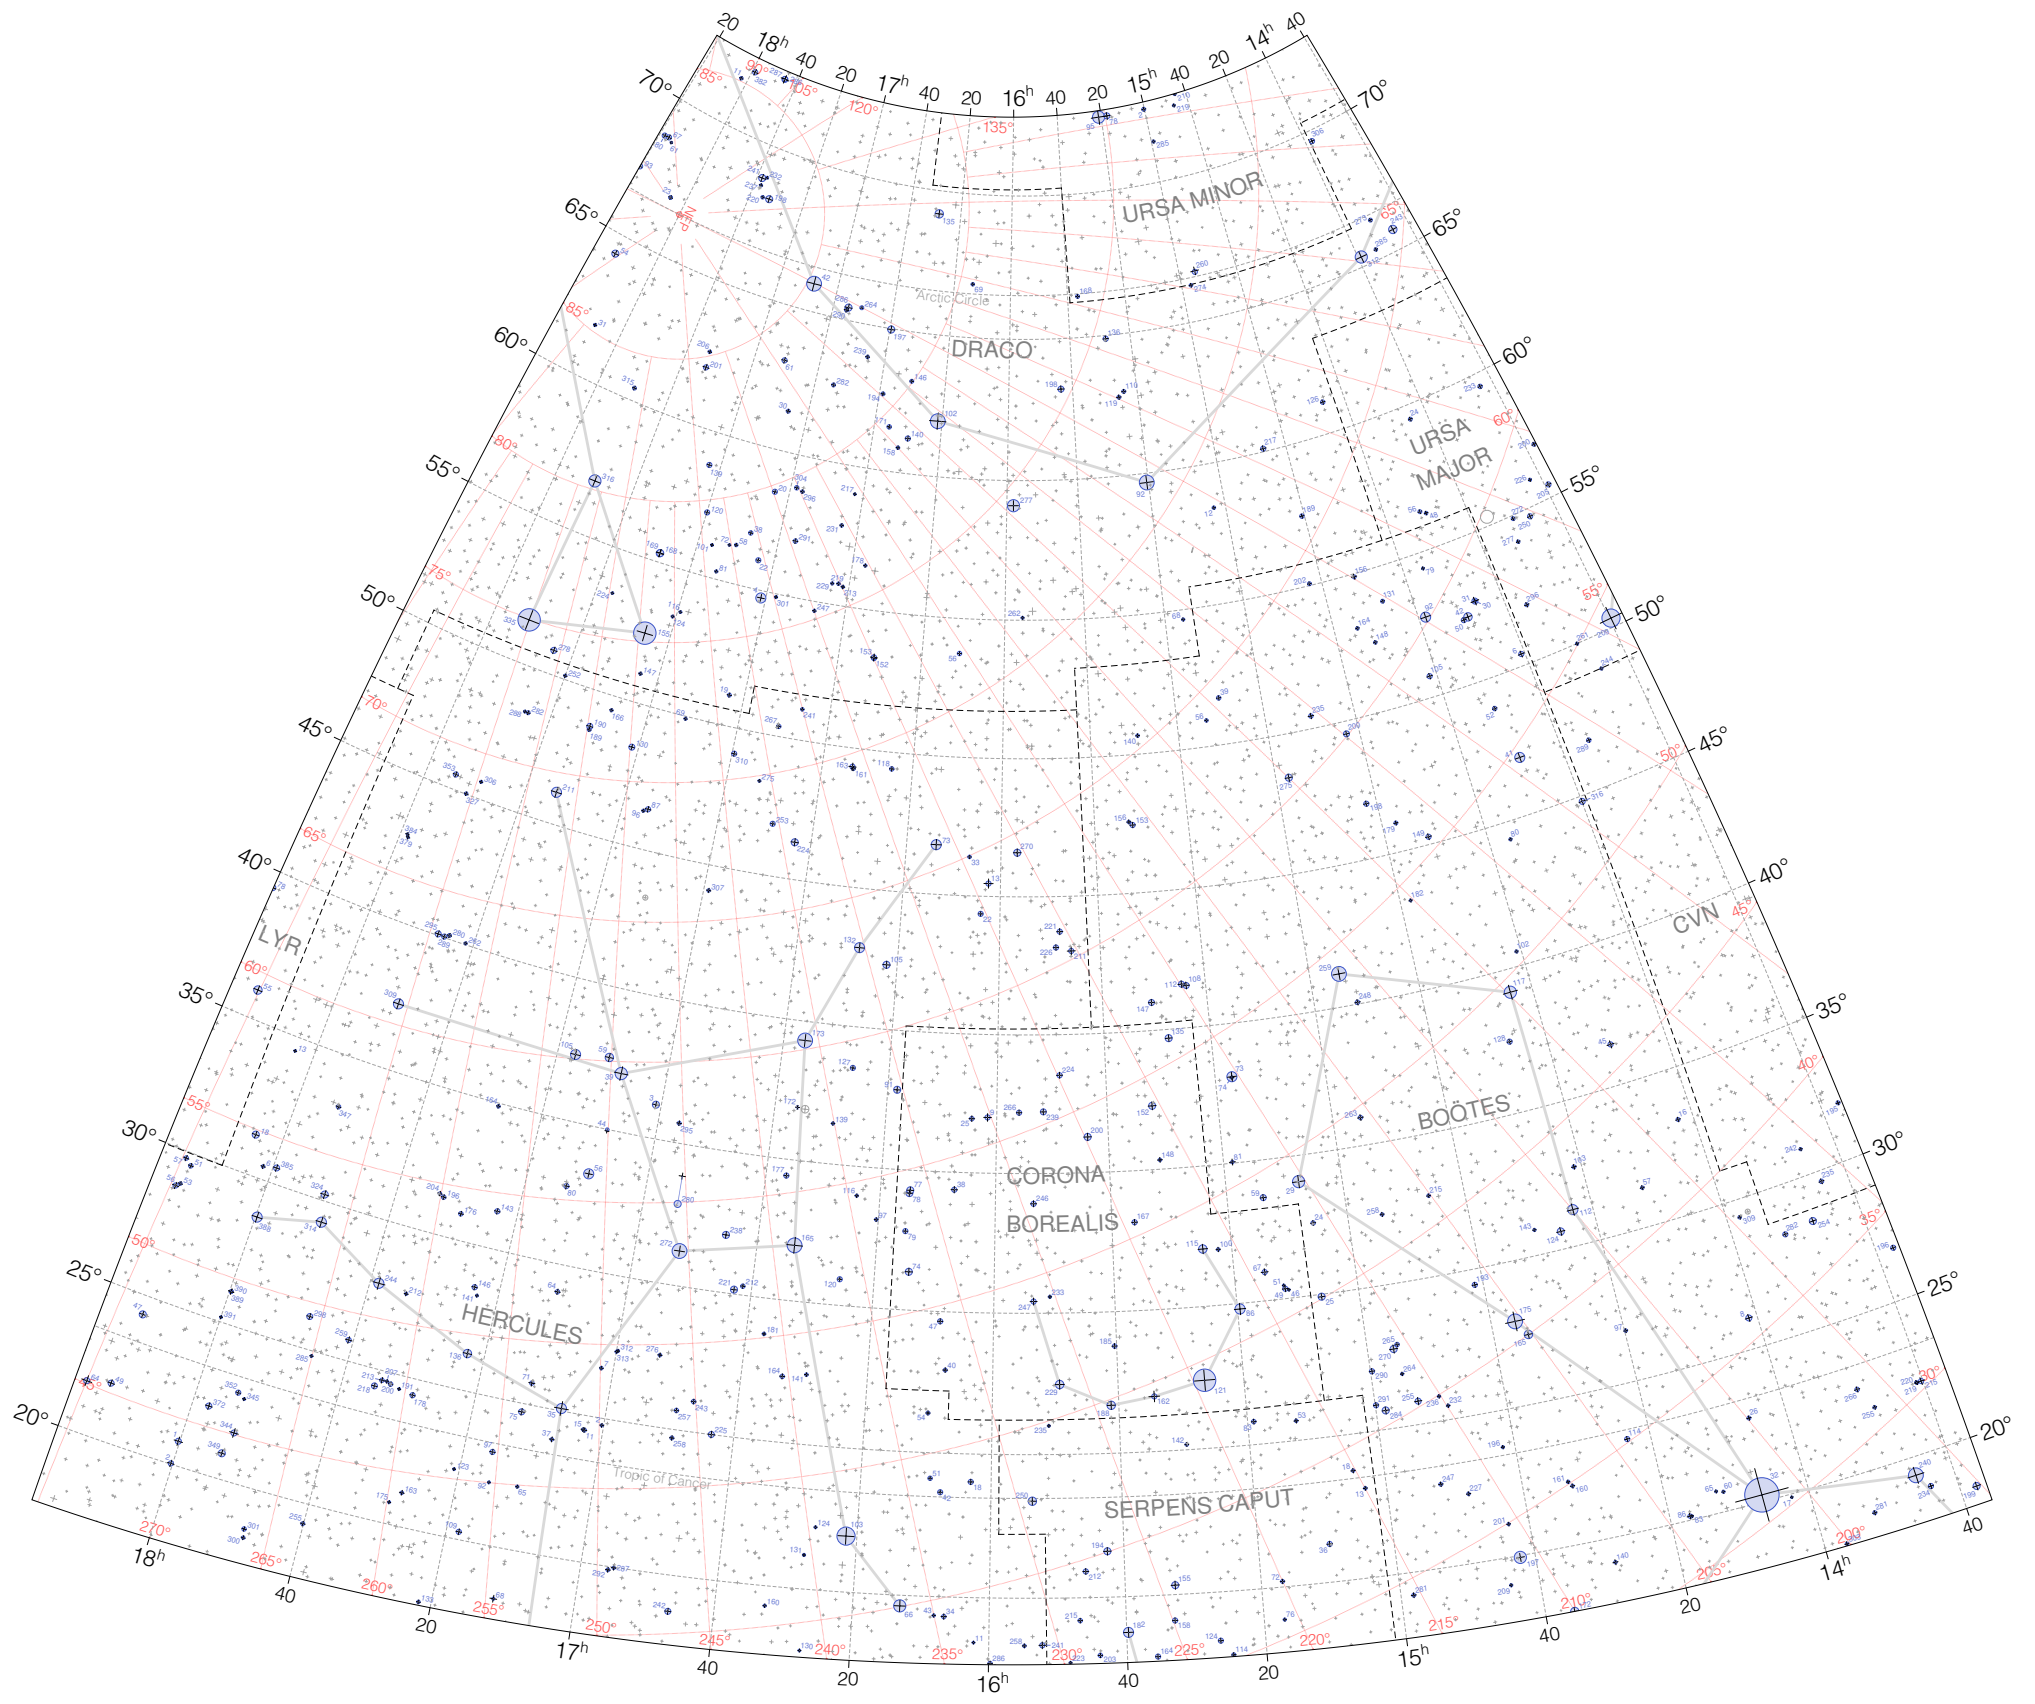

Piazzari Stars from 14h to 18h and 20° to 70°

Magnitudes: 
1 2 3 4 5 6 7 8 9