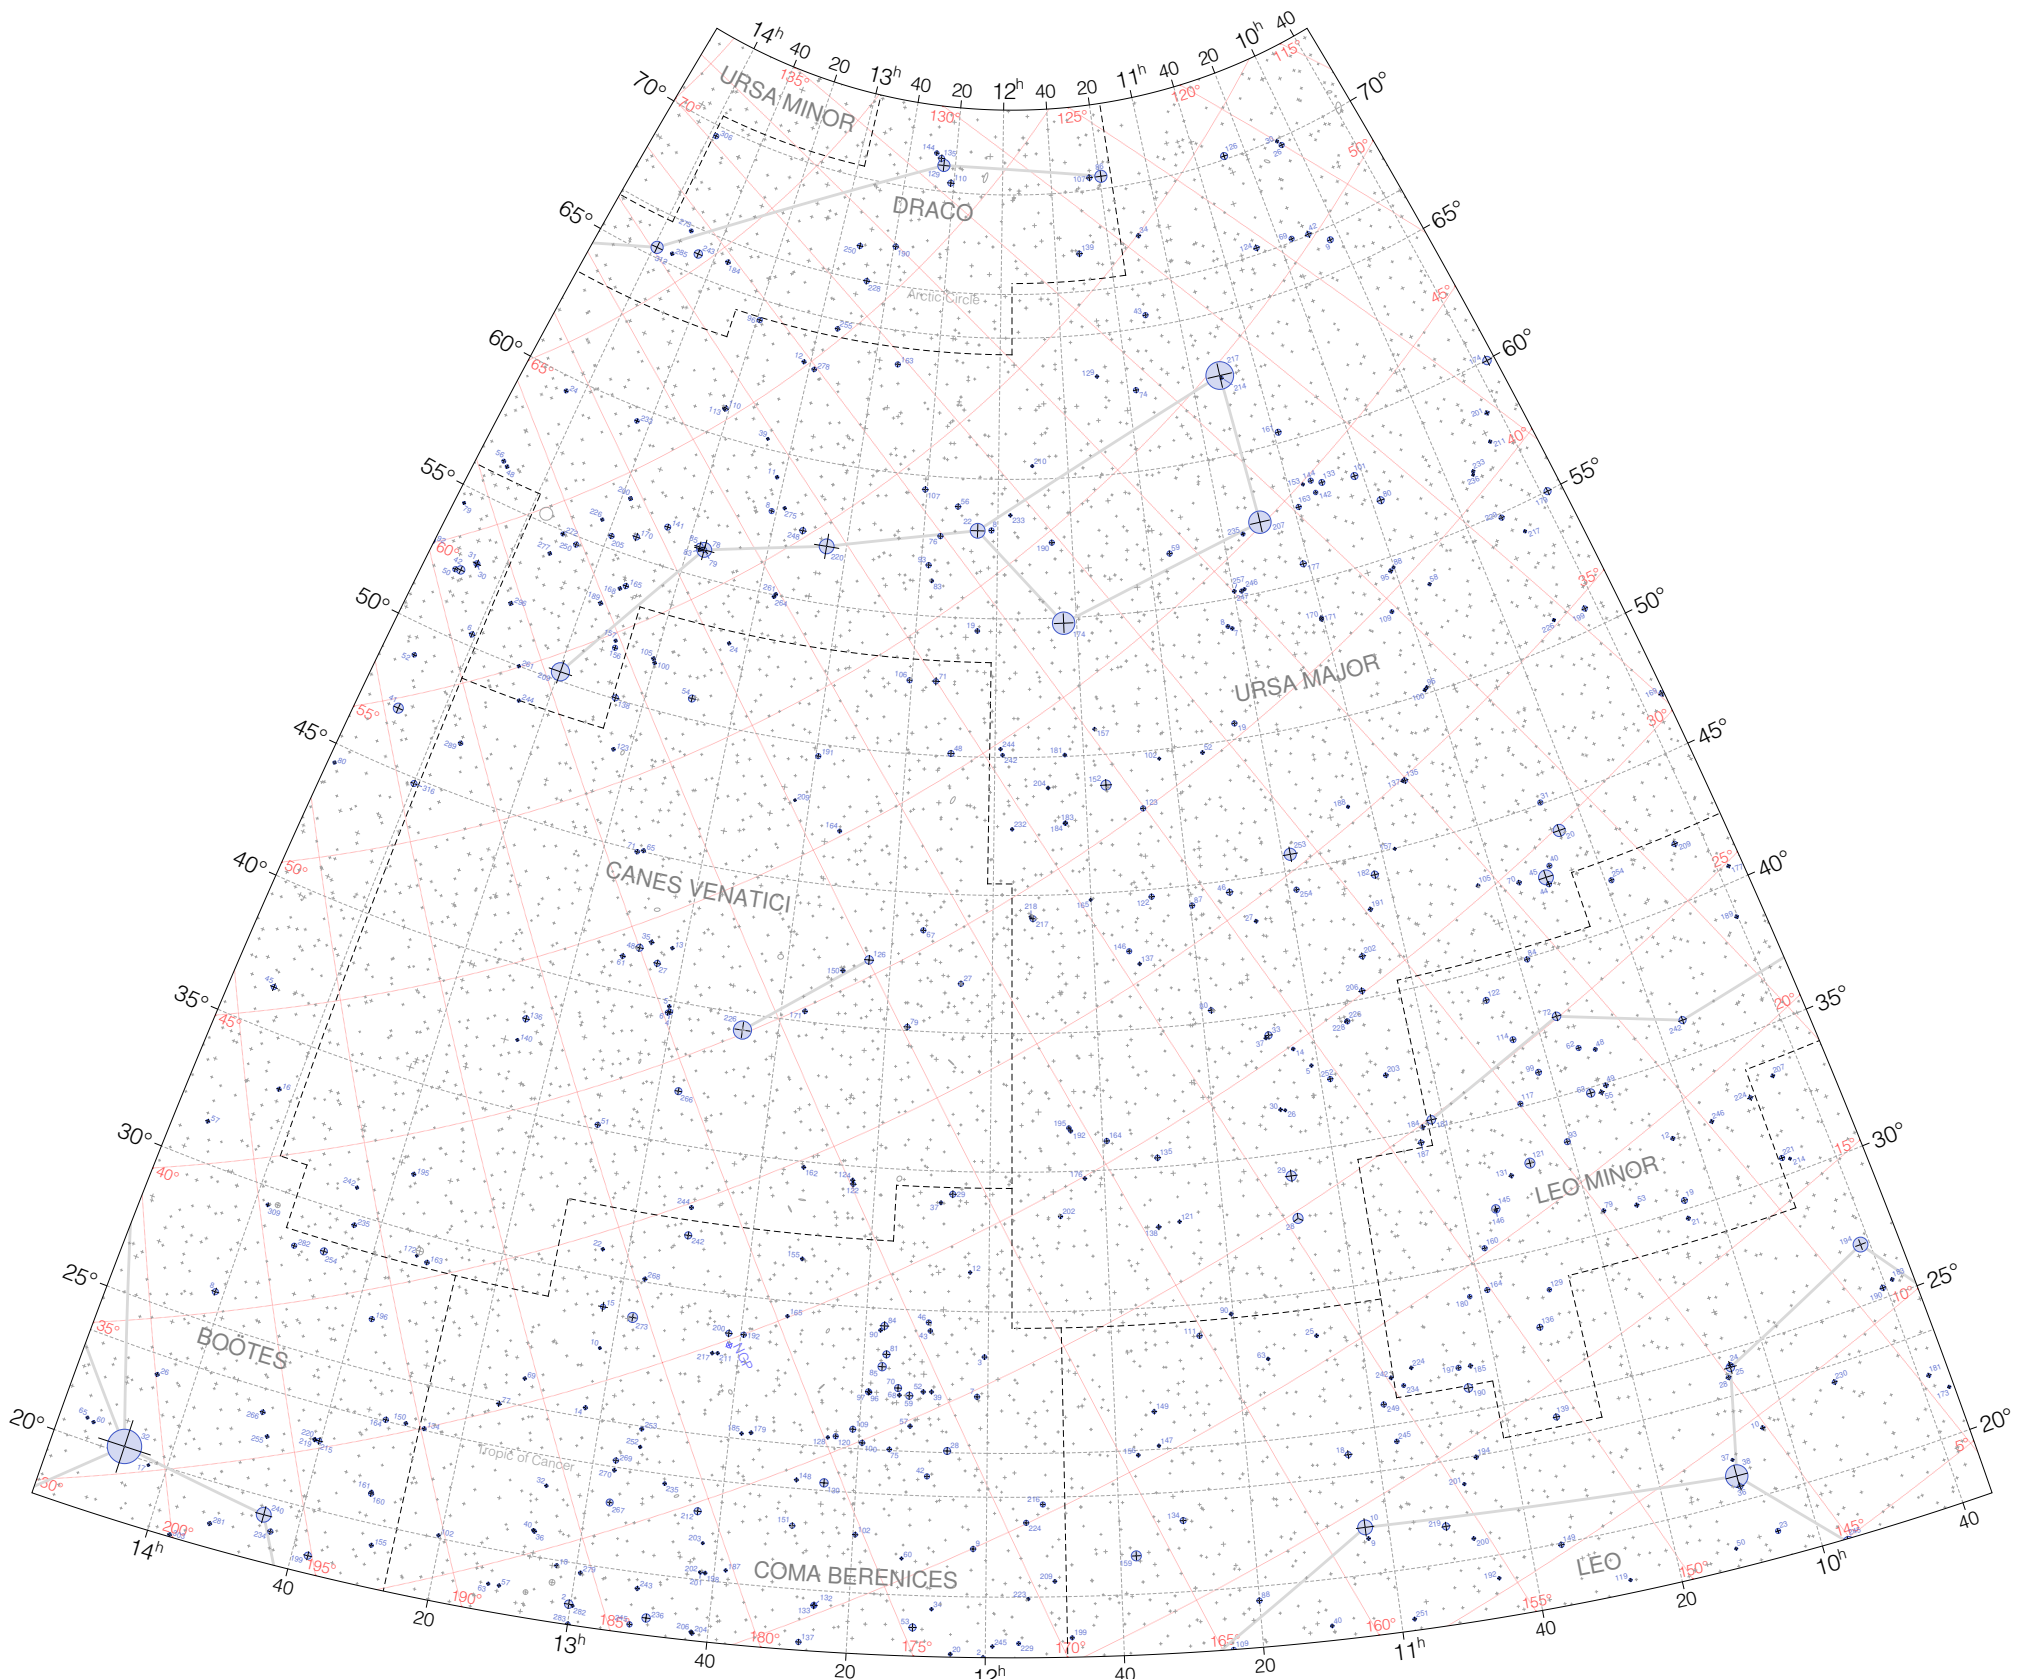

Piazzari Stars from 10h to 14h and 20° to 70°

Magnitudes: 
1 2 3 4 5 6 7 8 9