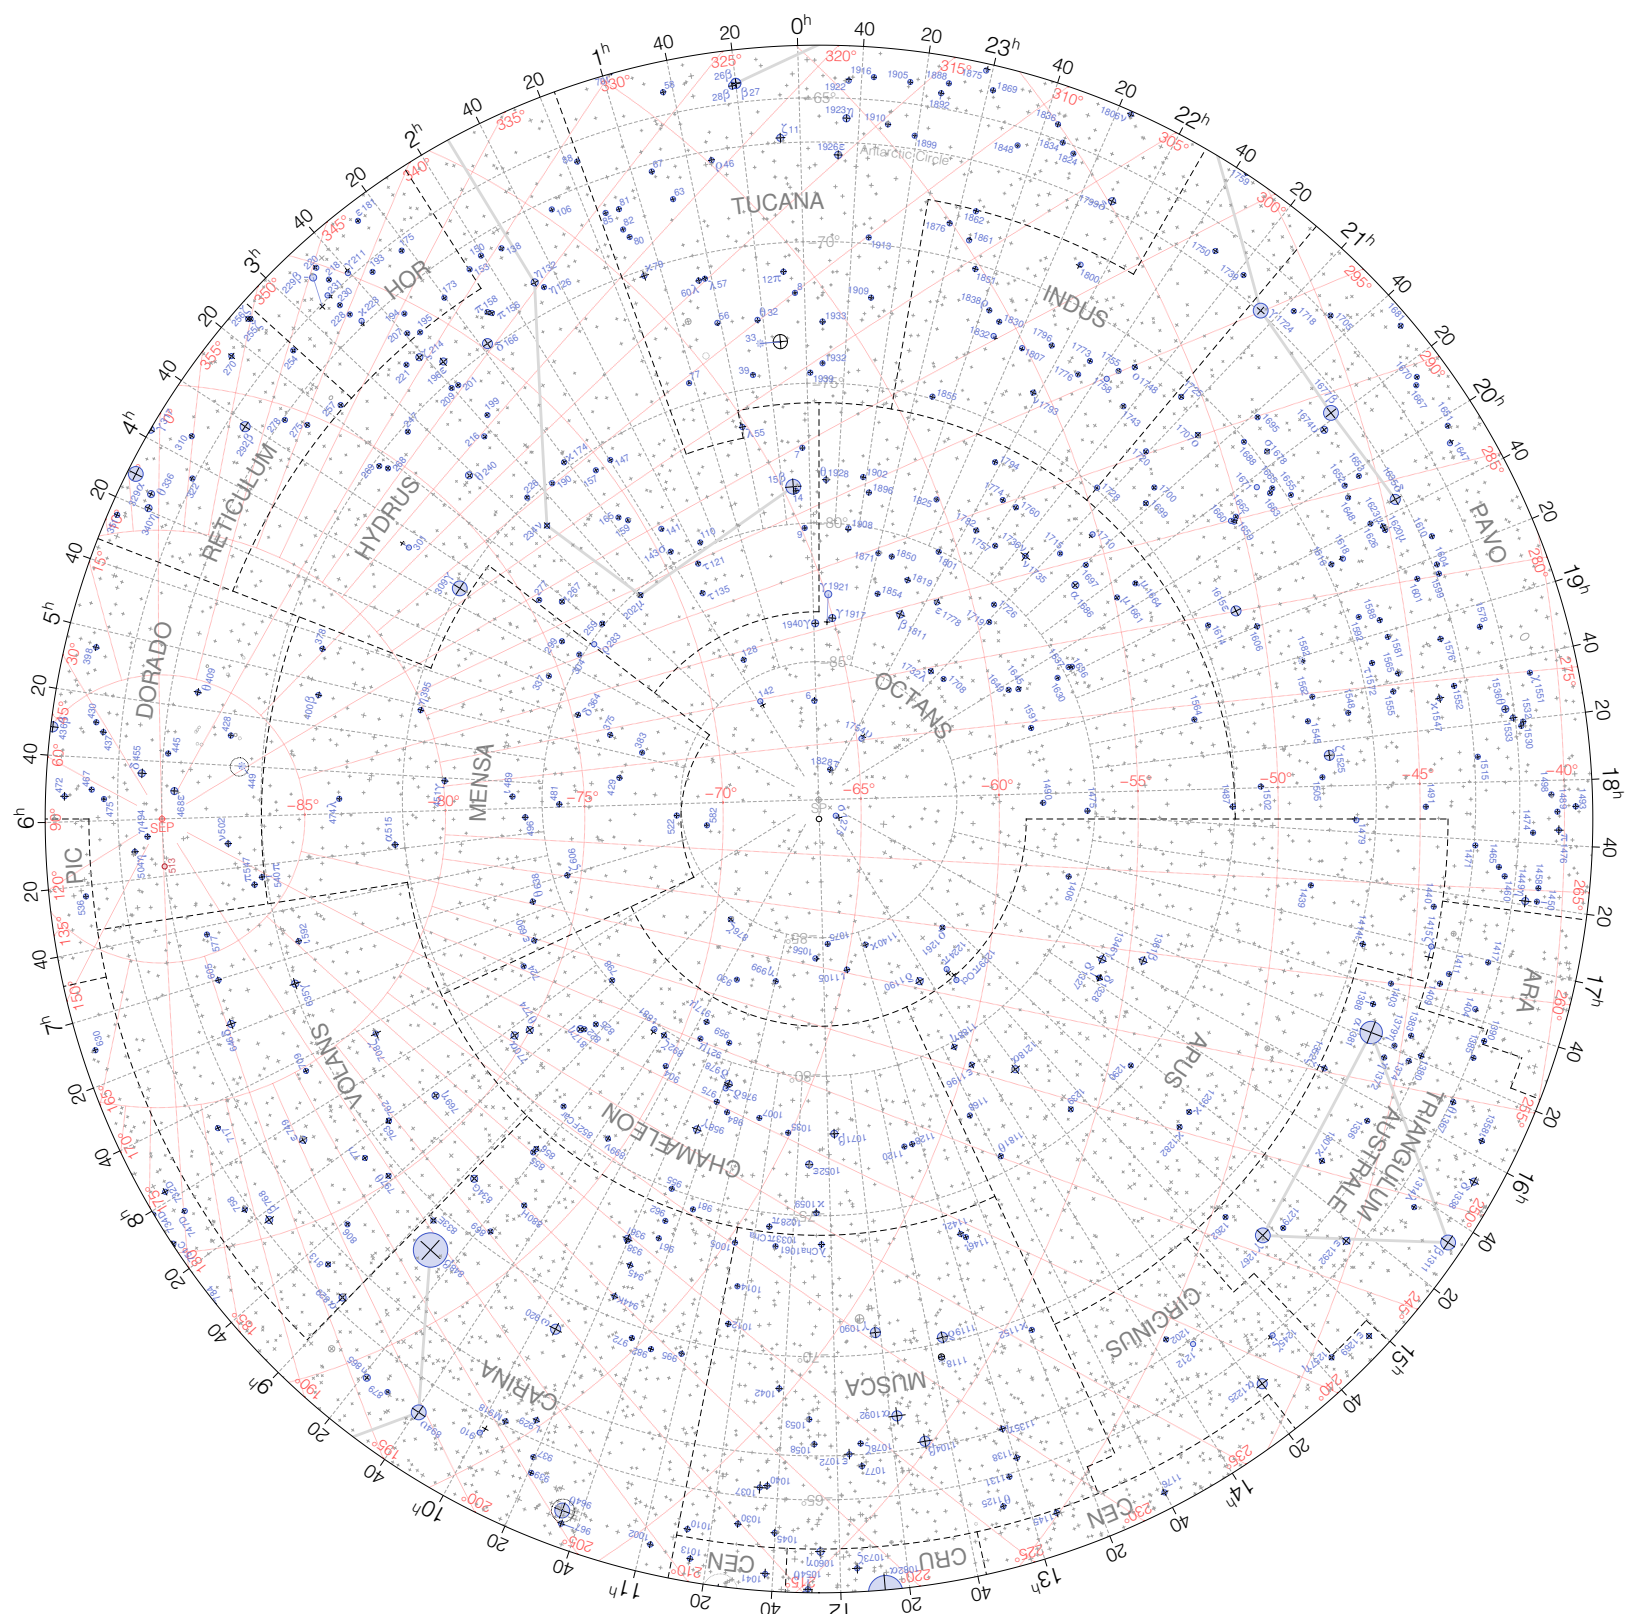

Lacaille Stars around the South Pole

Magnitudes: 
1 2 3 4 5