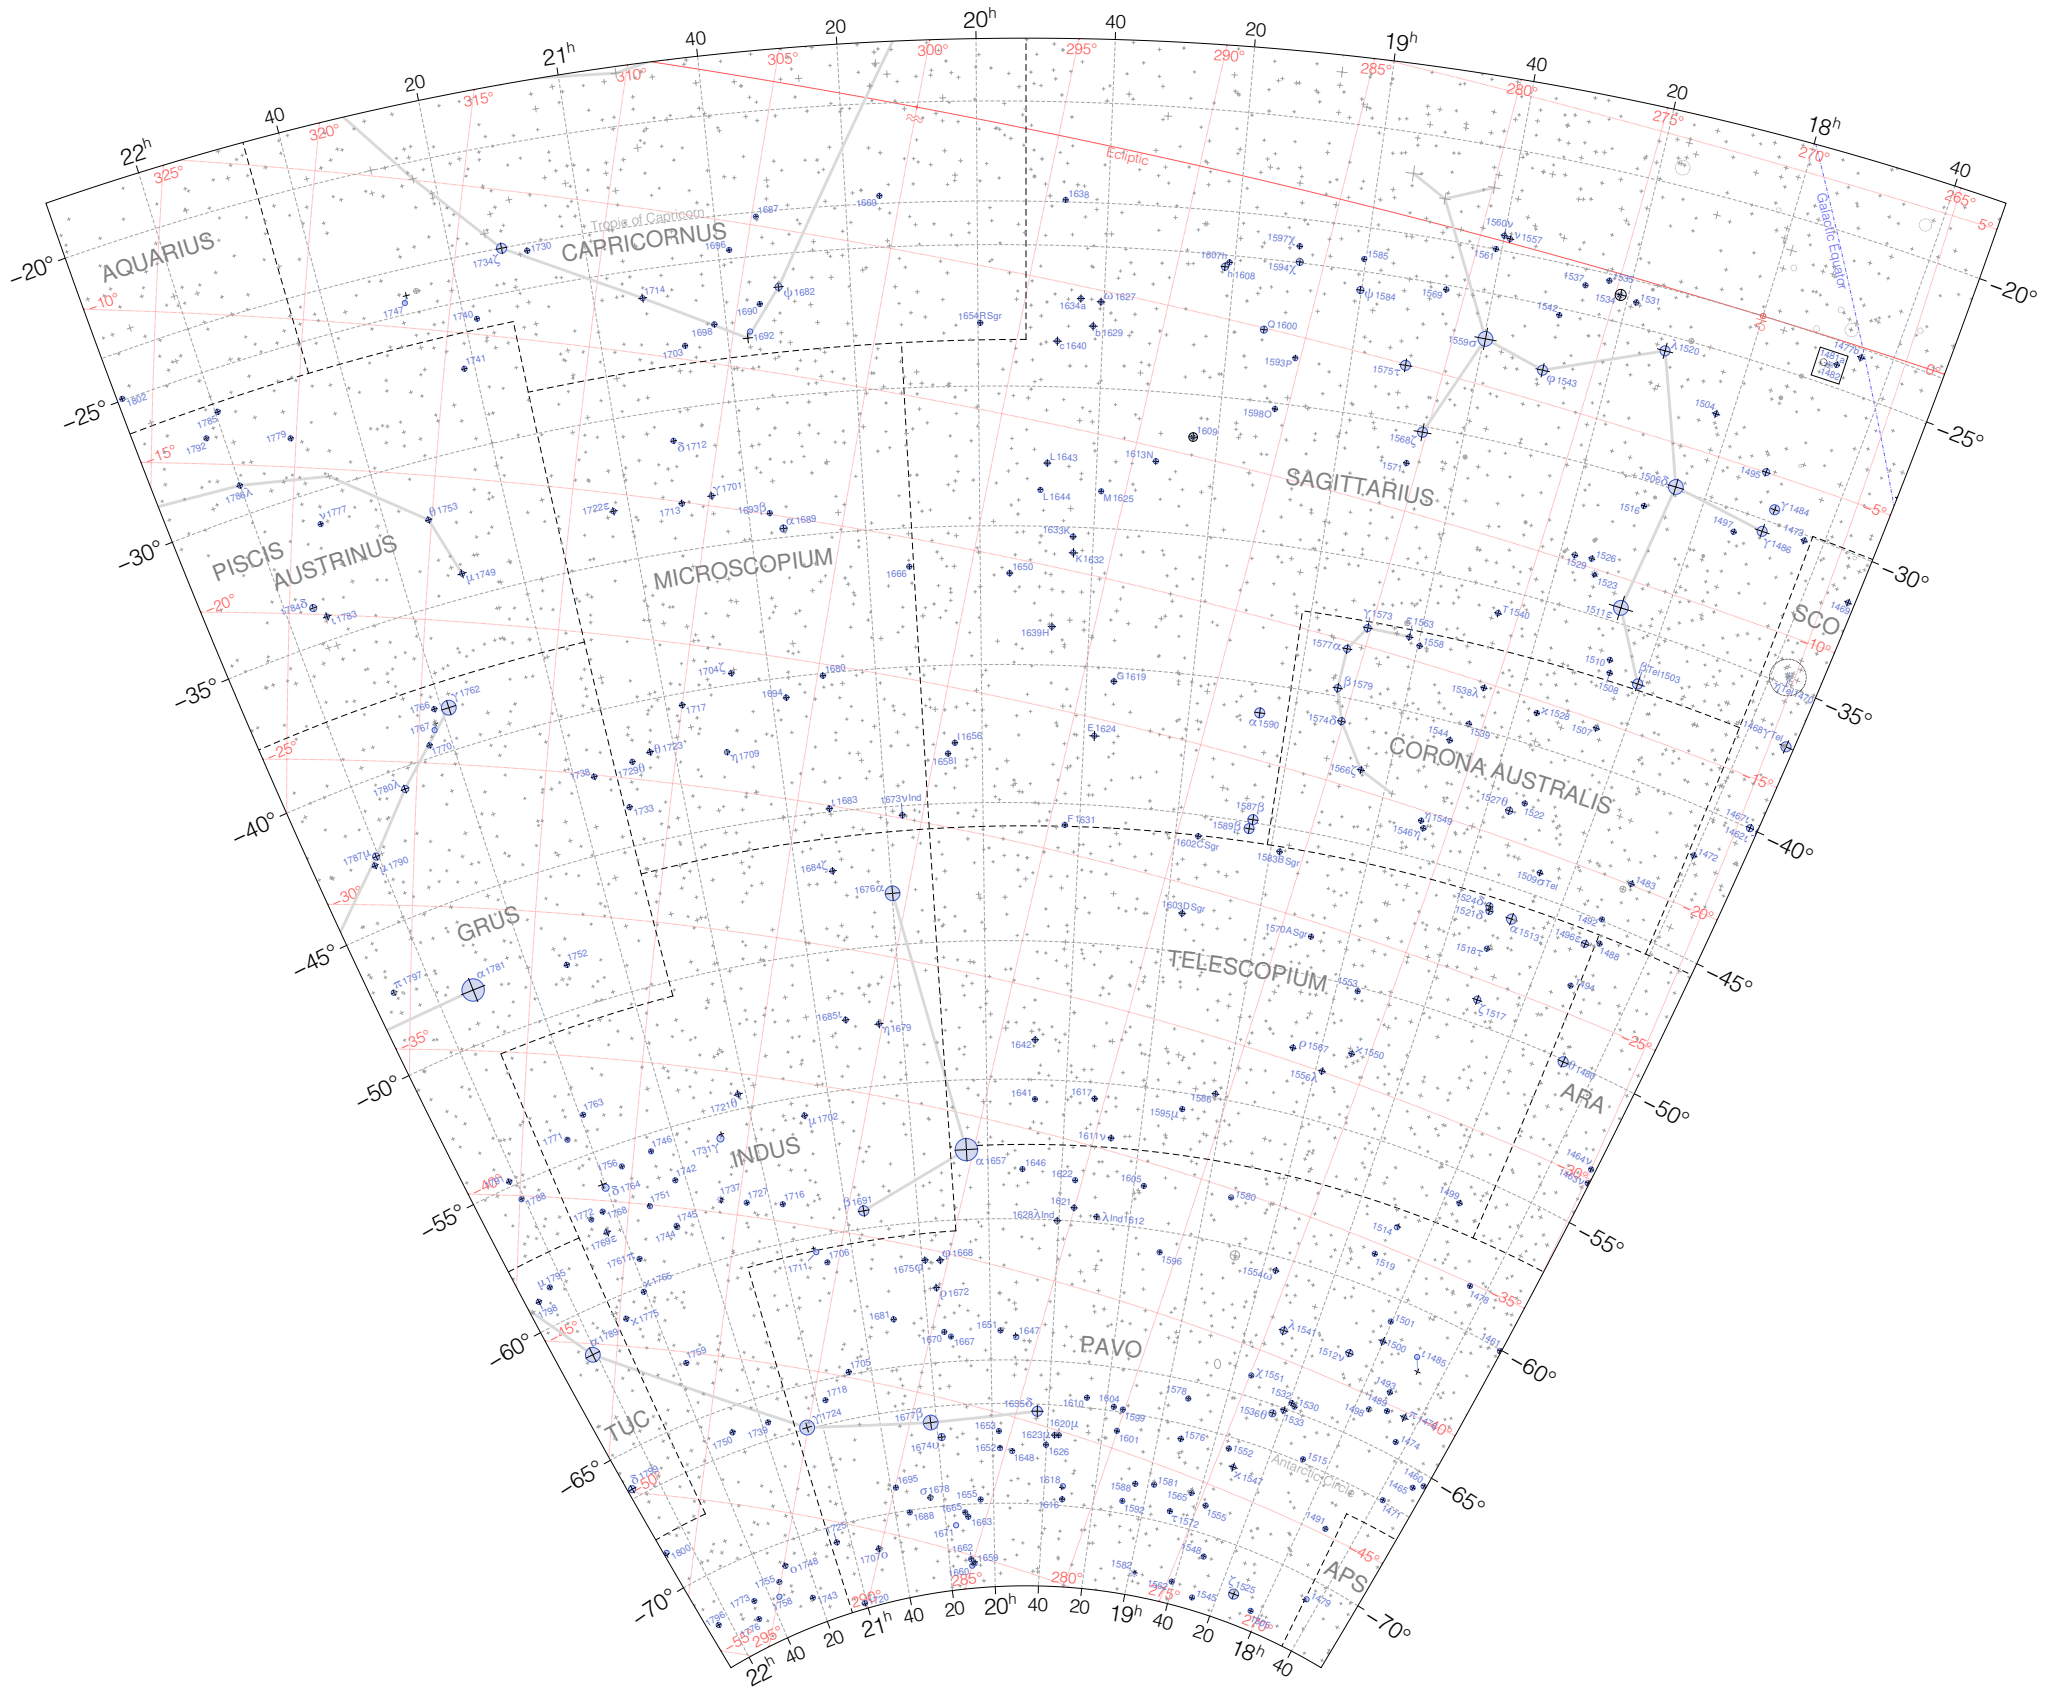

Lacaille Stars from 18h to 22h

Magnitudes: 
1 2 3 4 5