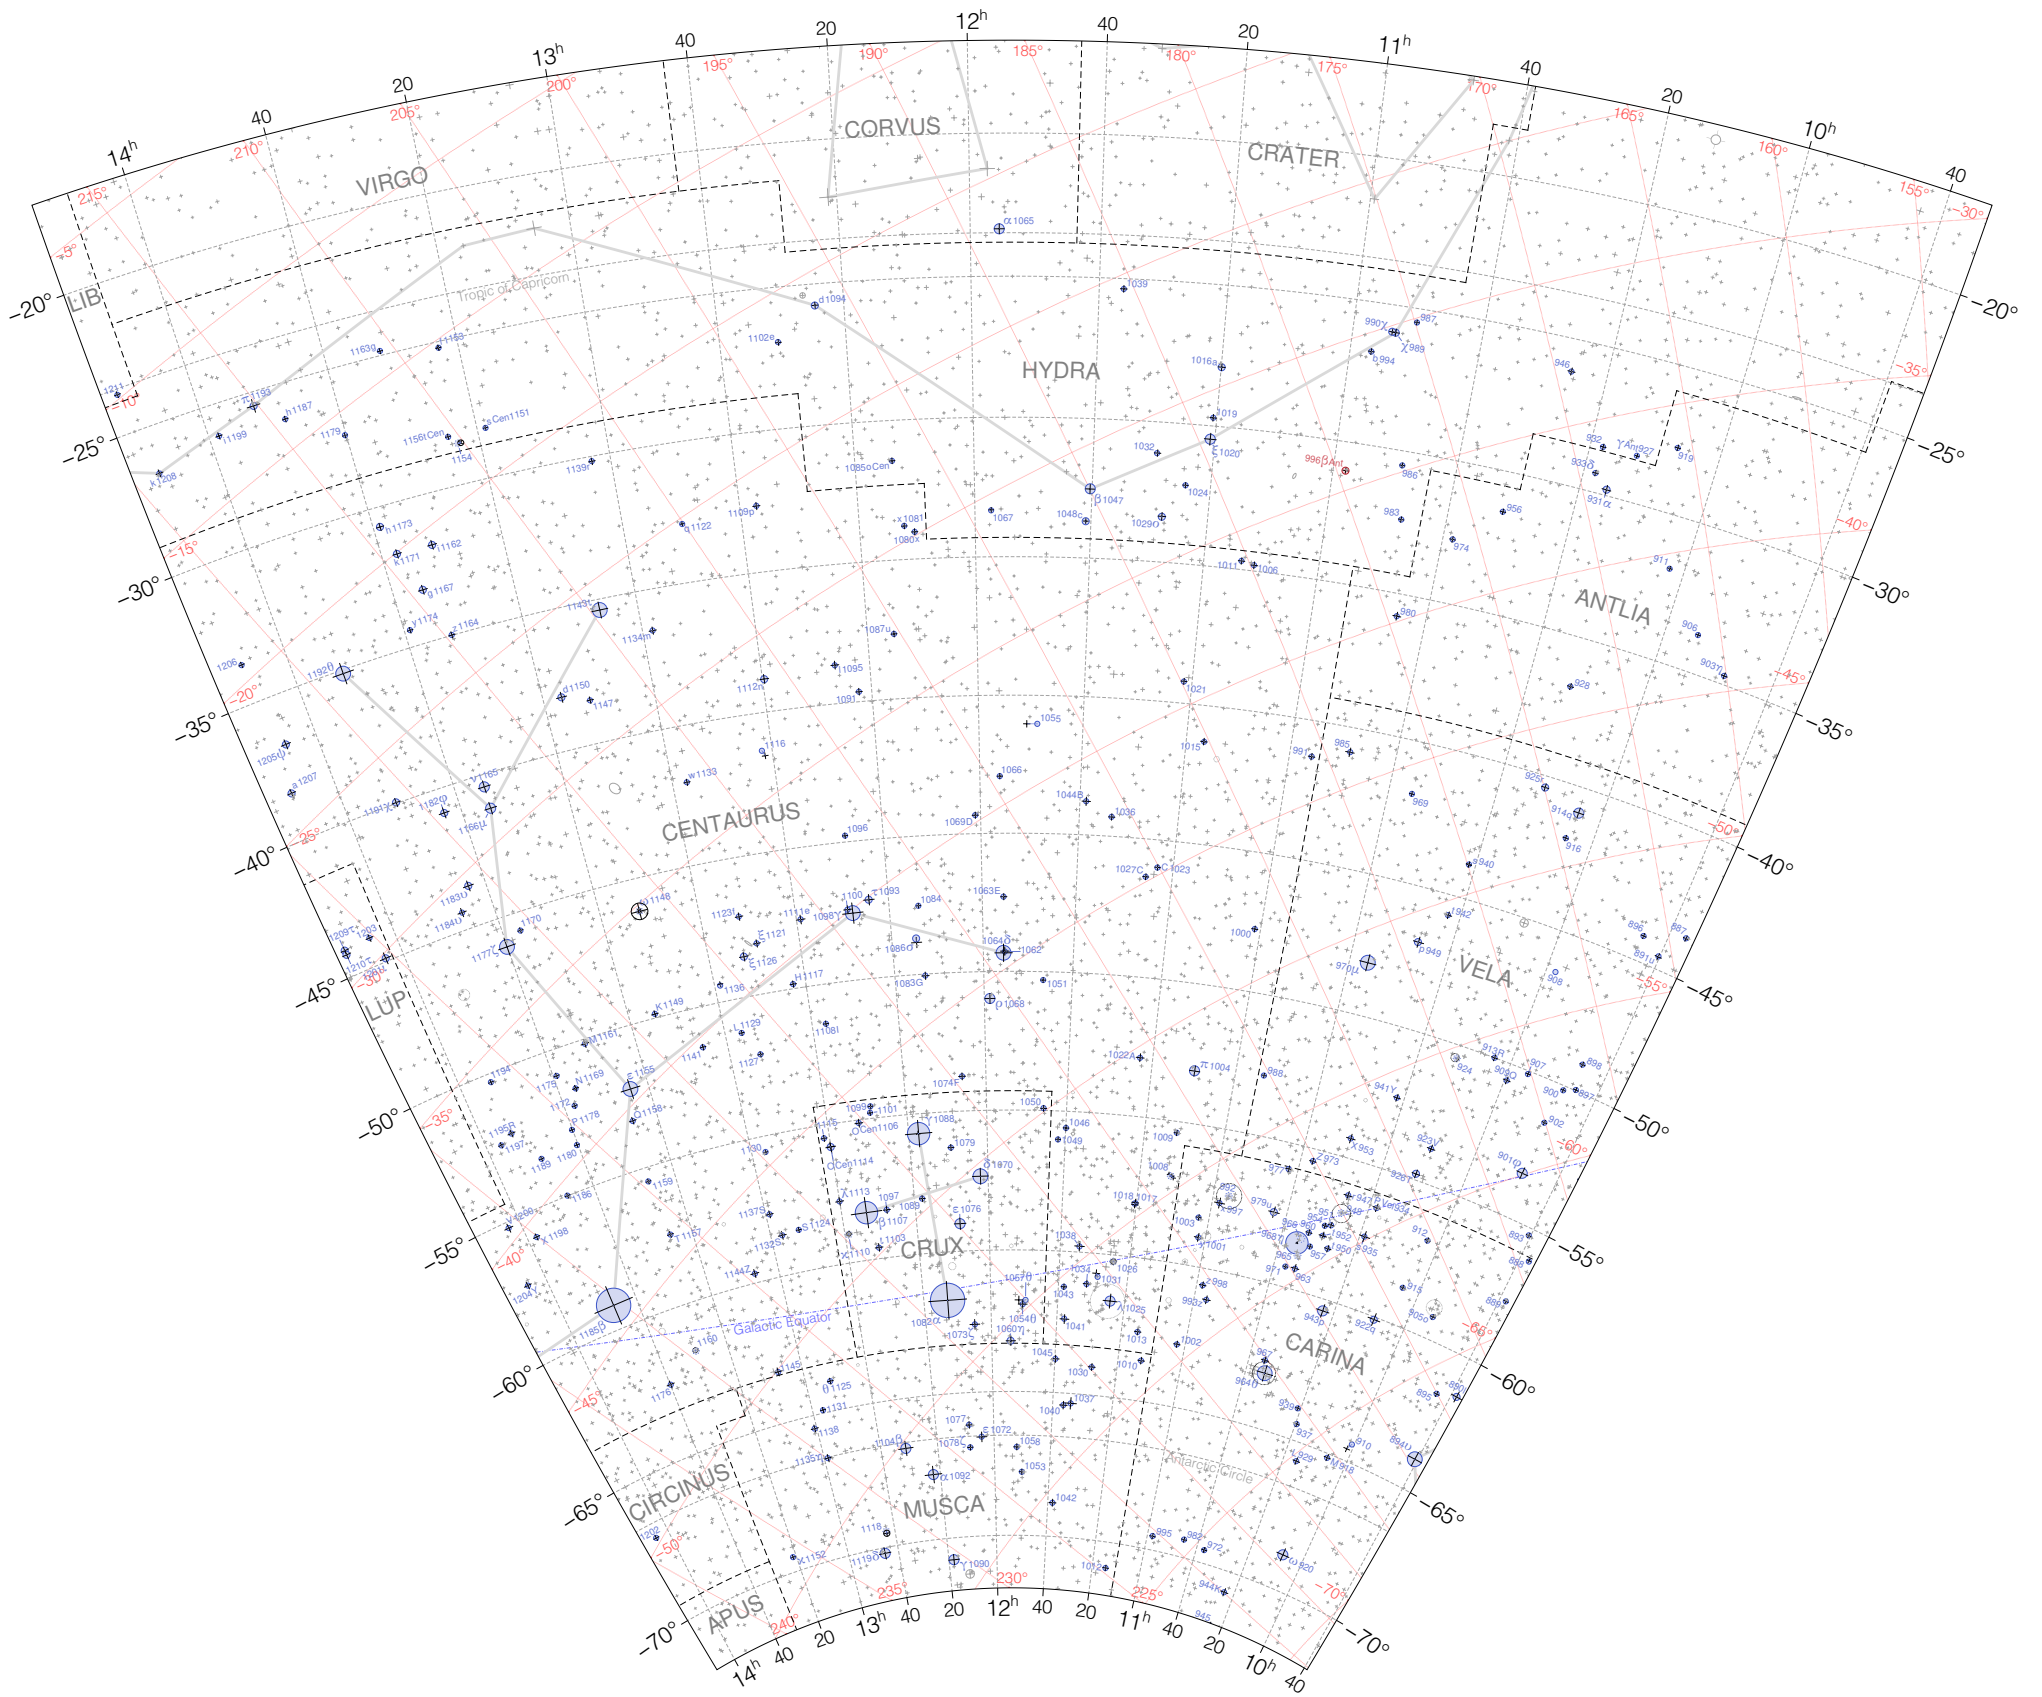

Lacaille Stars from 10h to 14h

Magnitudes: 
1 2 3 4 5 6