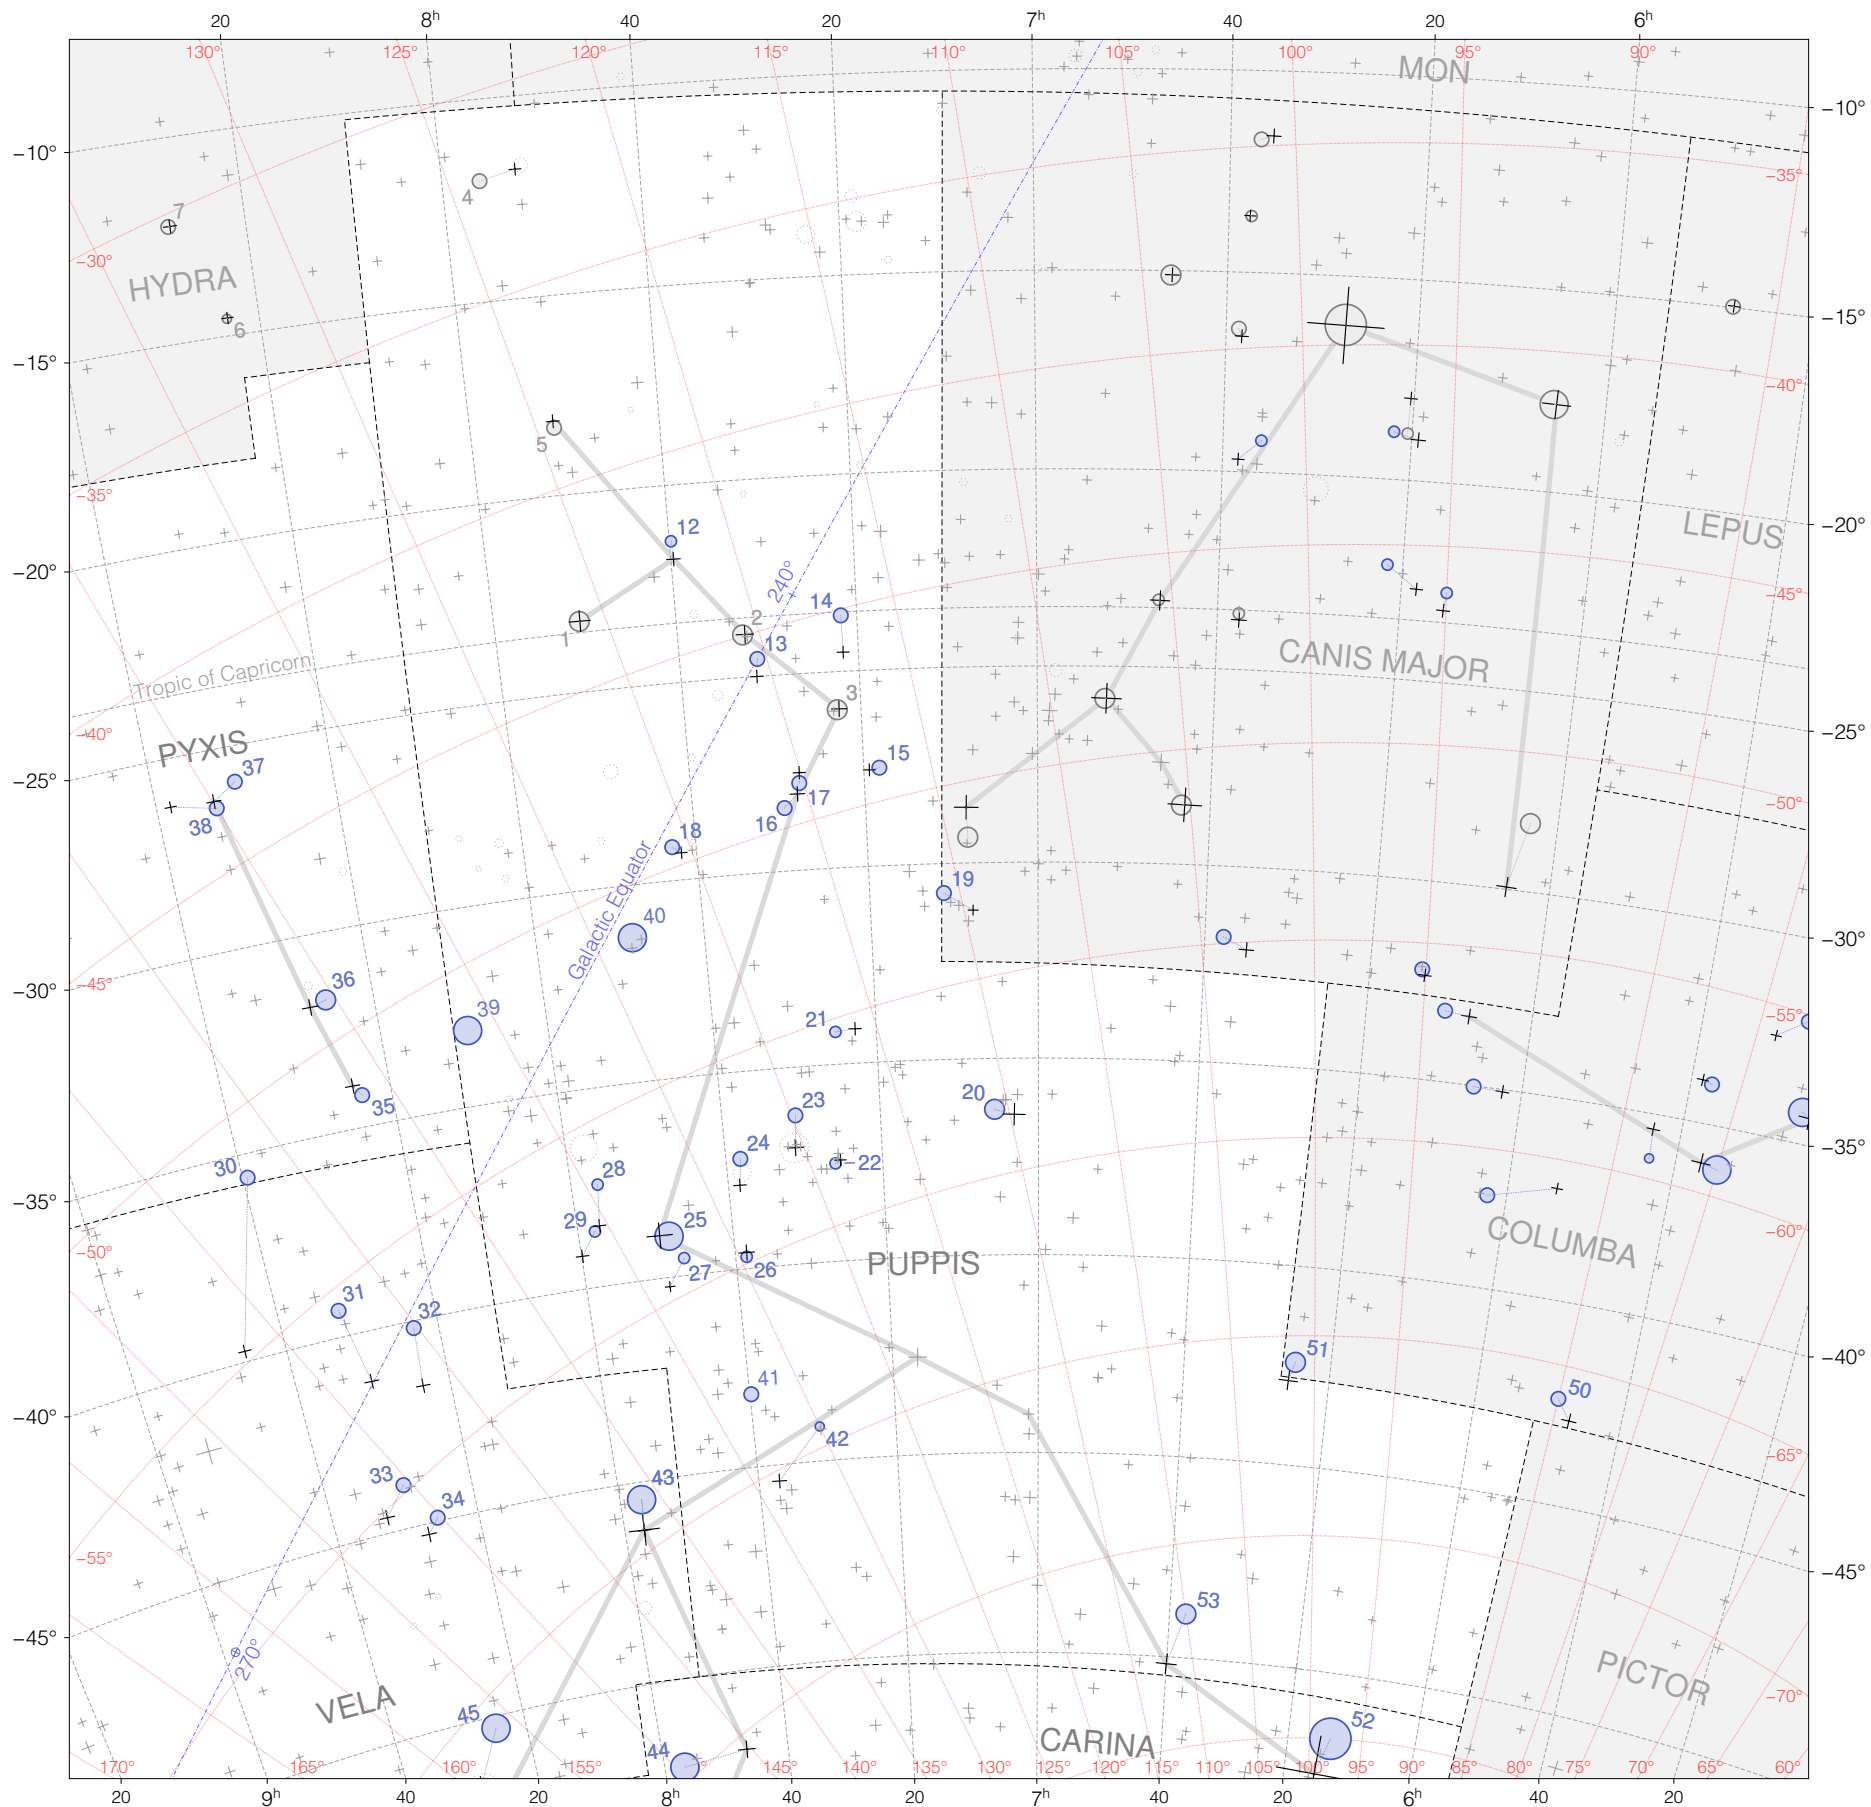

# Kepler 2a classis stars in Argo Navis (Puppis)

Magnitudes: 1 2 3 4 5 6 7

Versions: K 2 3

Scale at center: 0° 2° 4°