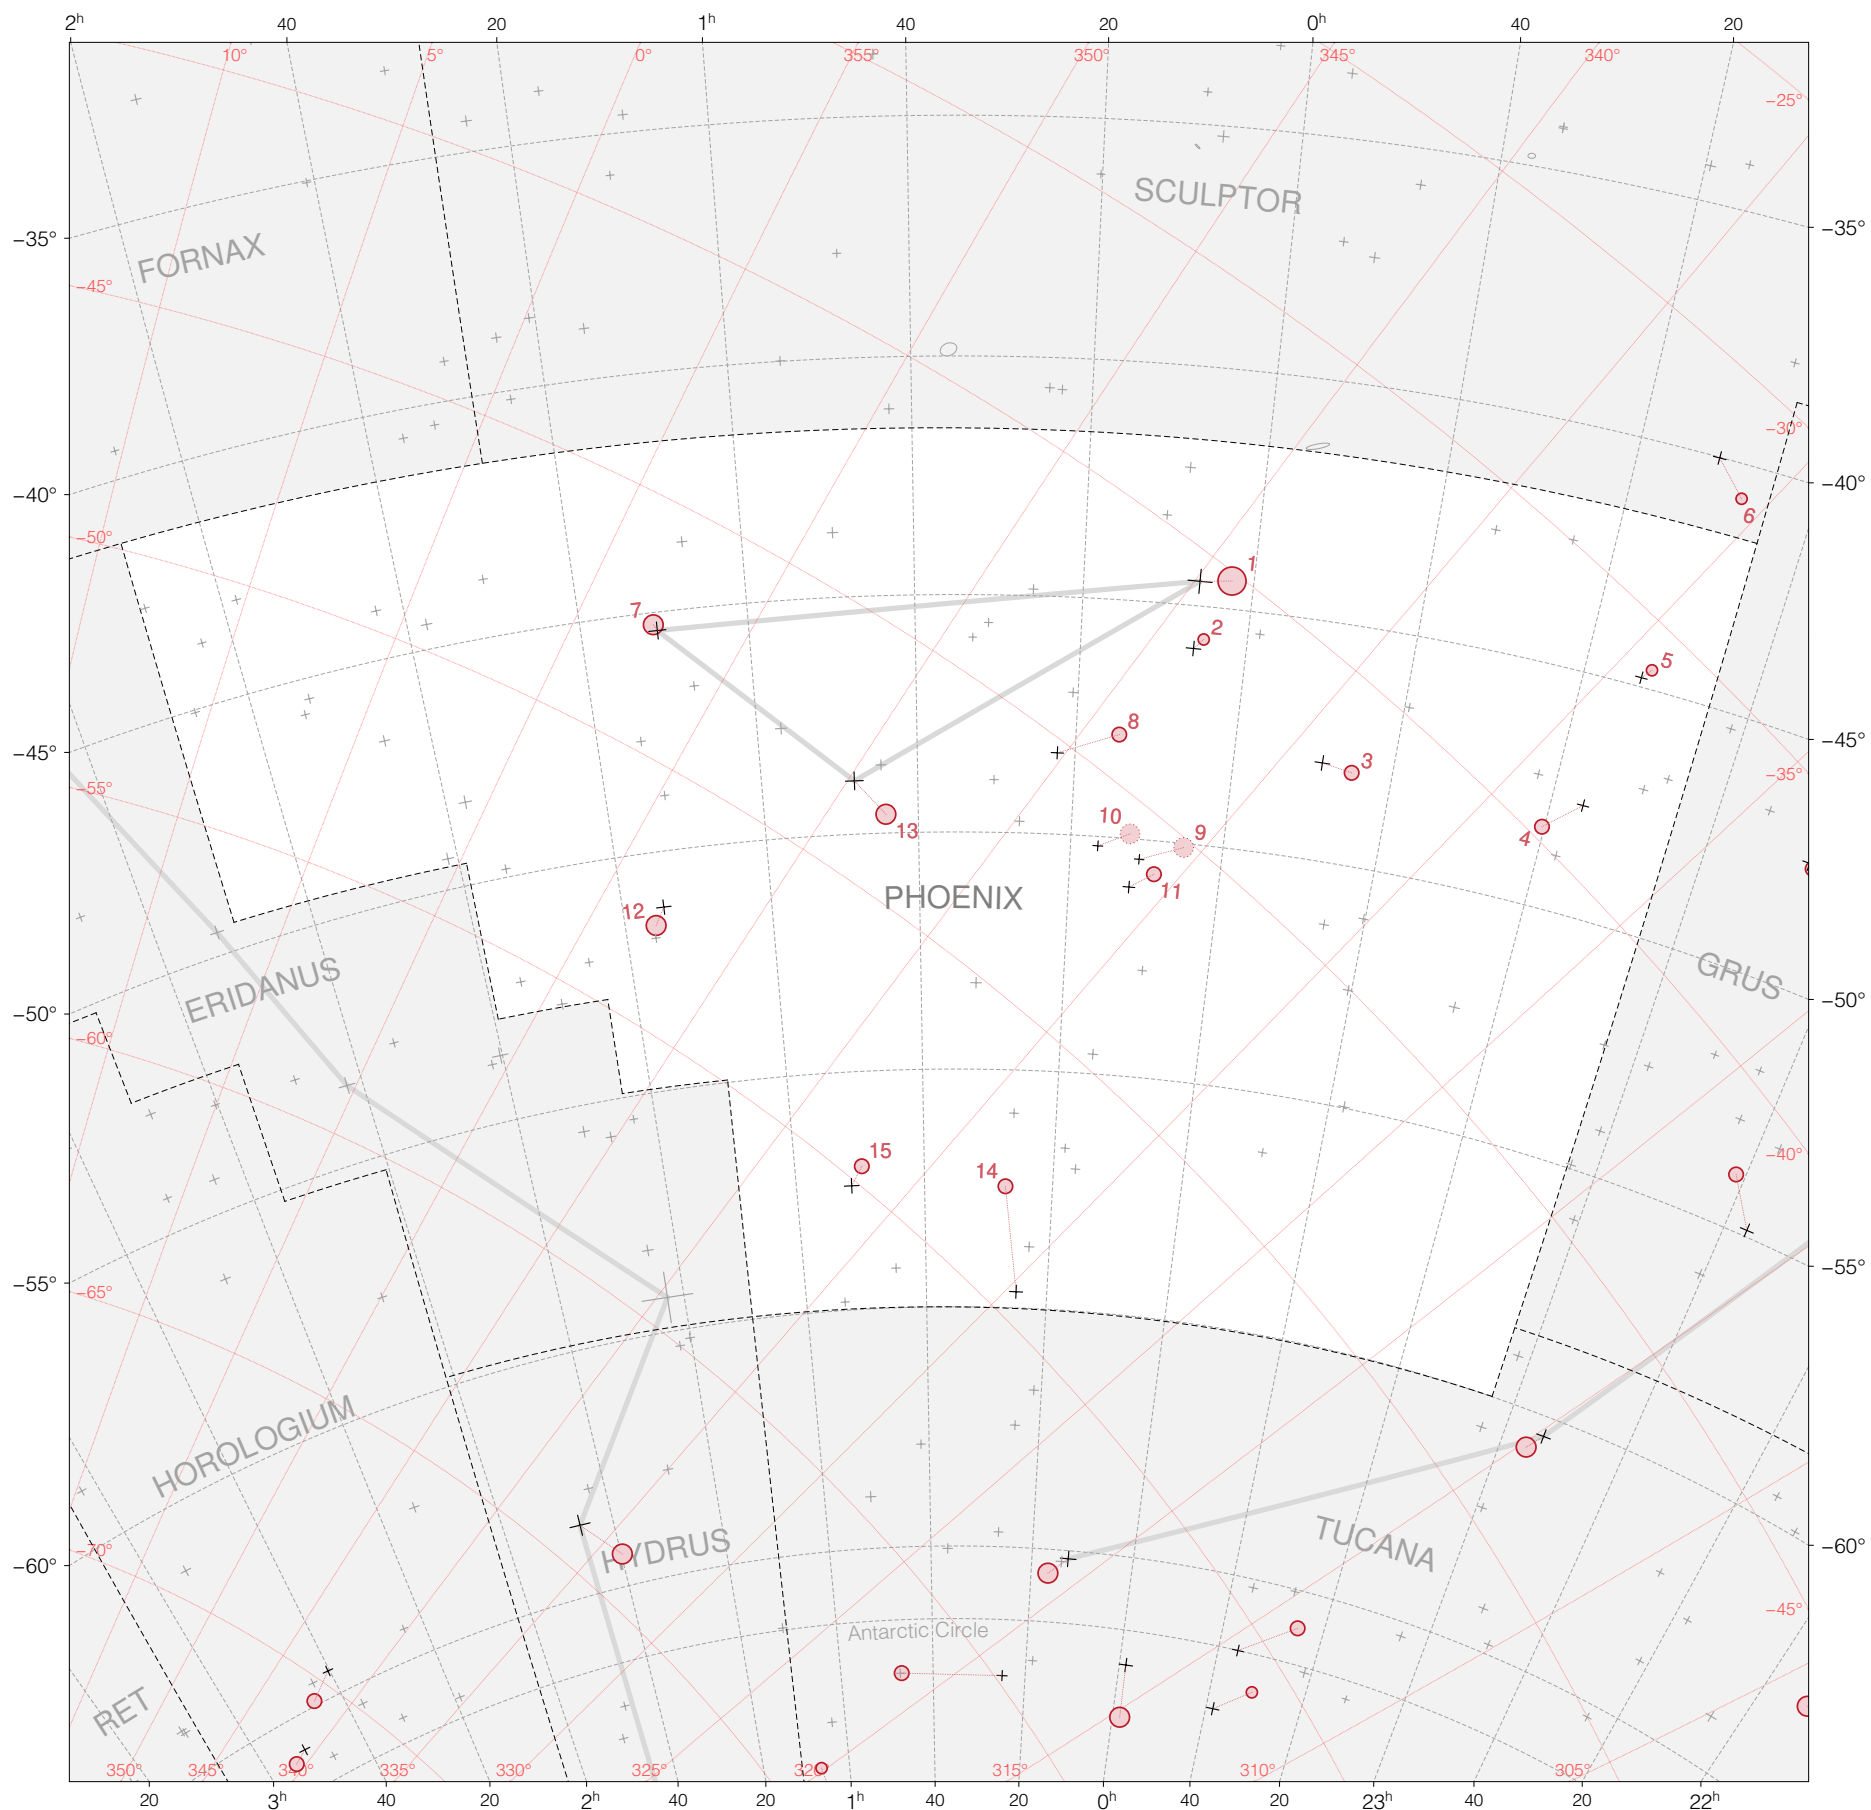

Kepler 3a classis stars in Phoenix

Magnitudes: 1 2 3 4 5 6 7

Versions: K 2 3

Scale at center: 0° 2° 4°