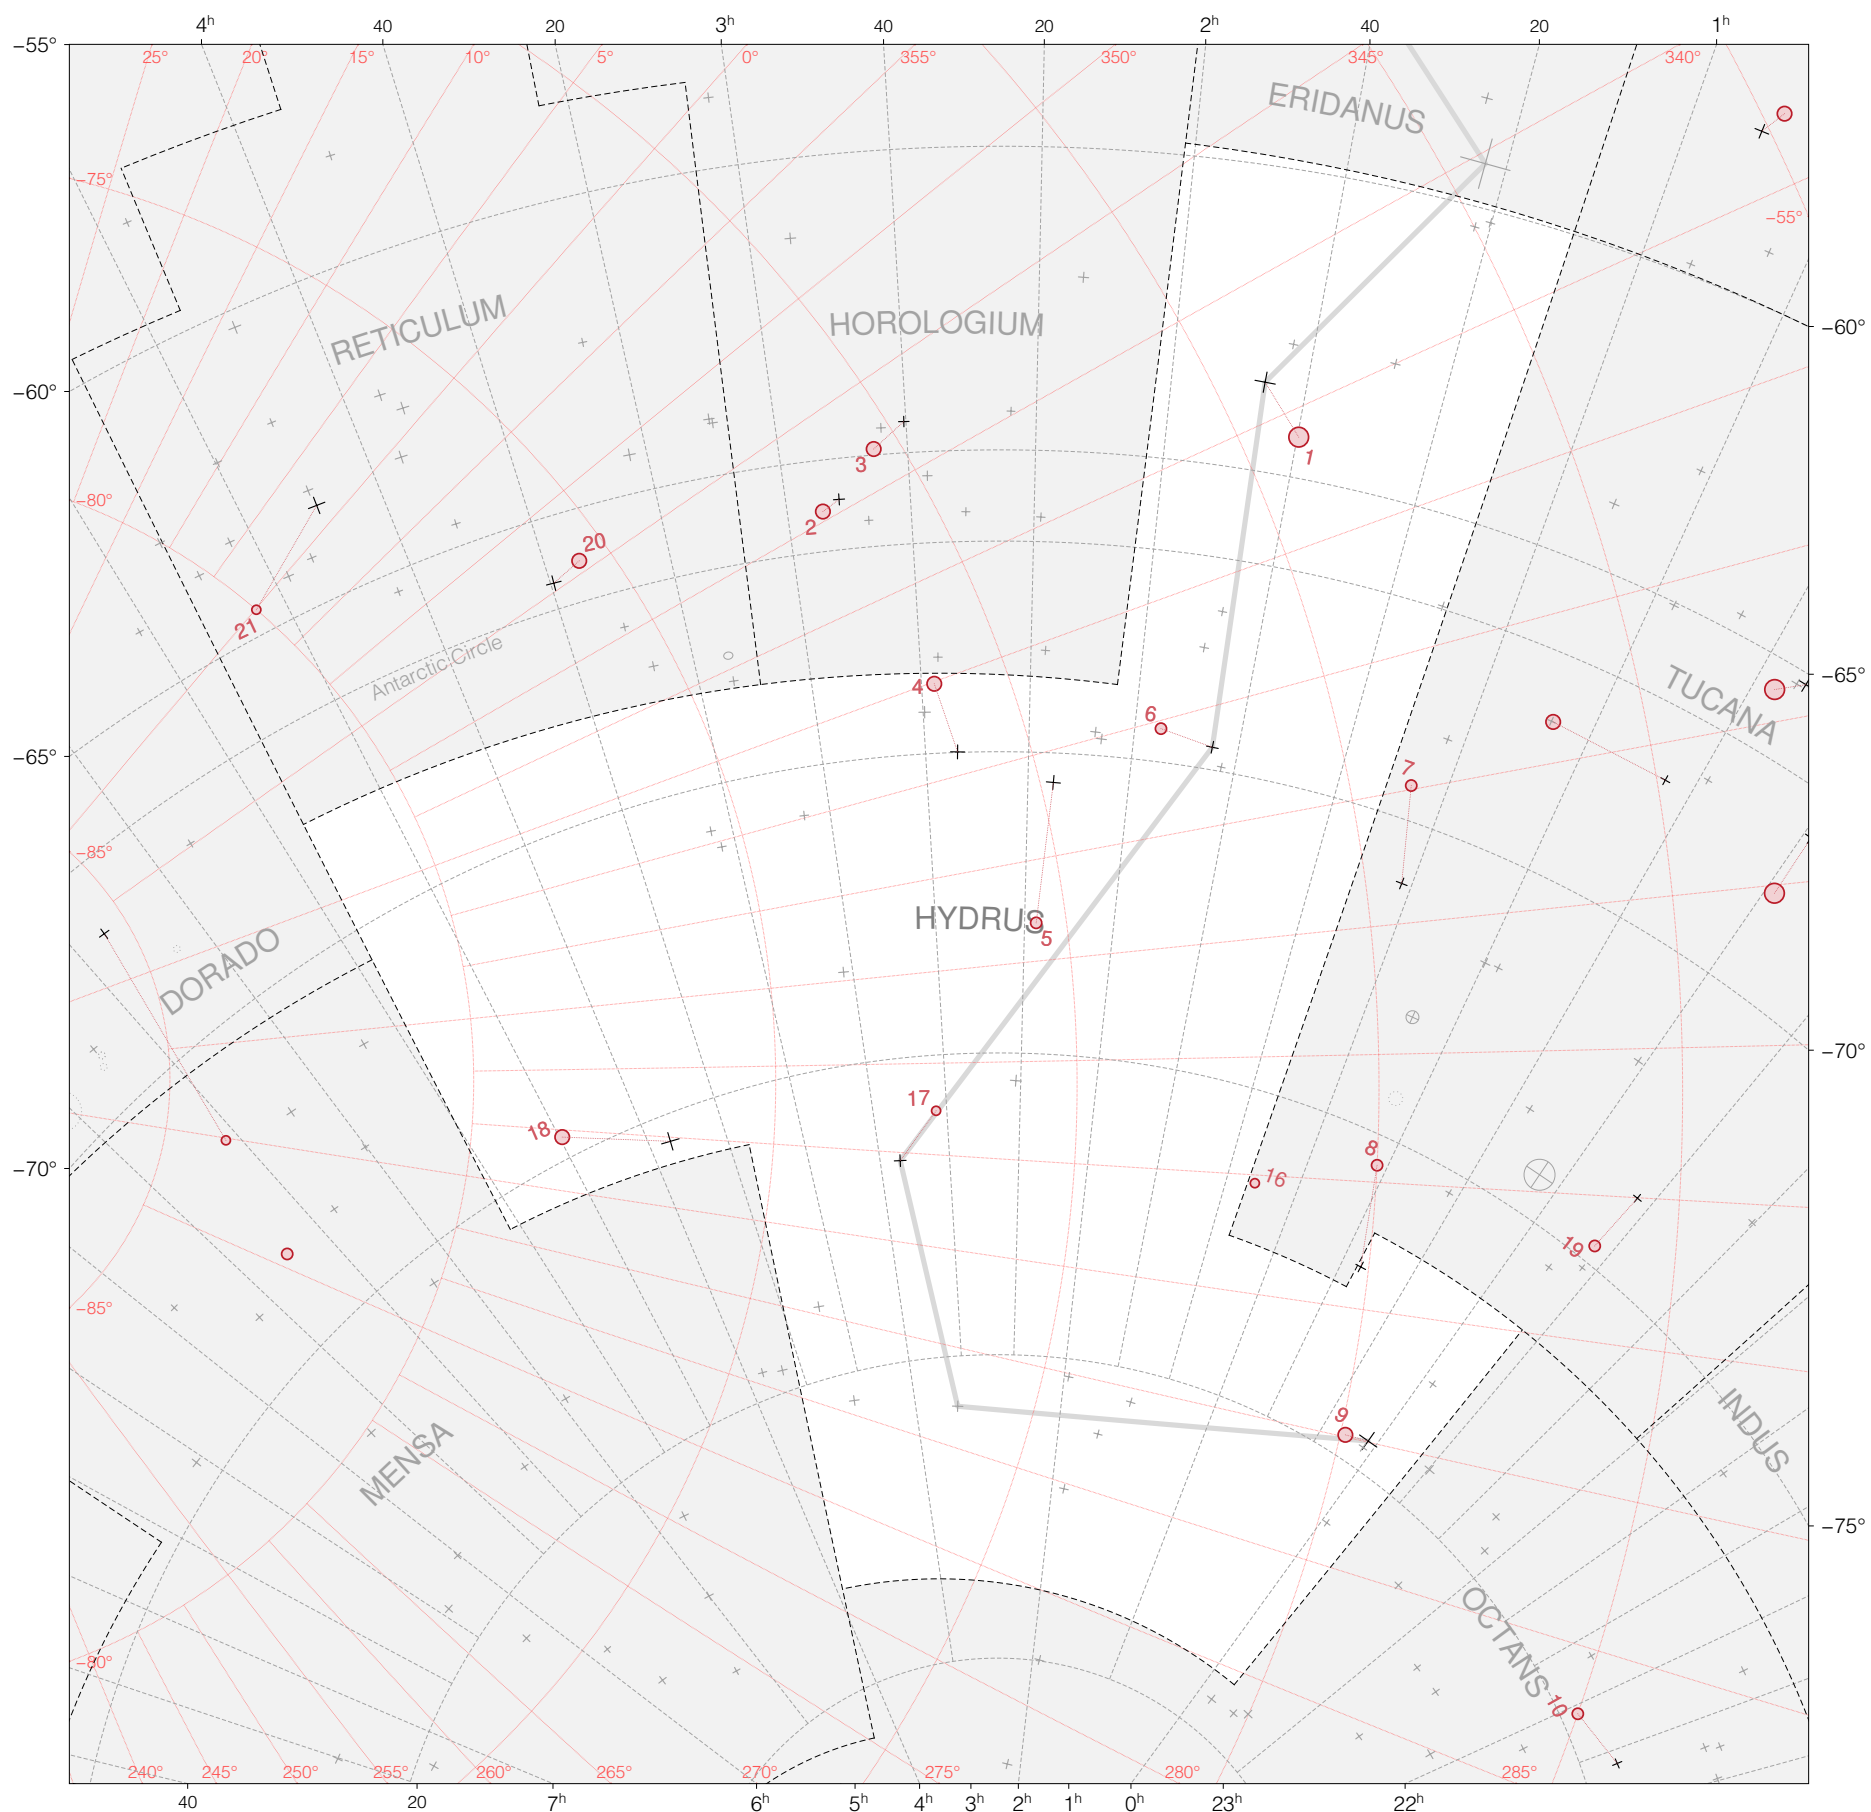

# Kepler 3a classis stars in Hydrus

Magnitudes: 1 2 3 4 5 6 7

Versions: K 2 3

Scale at center: 0° 2° 4°