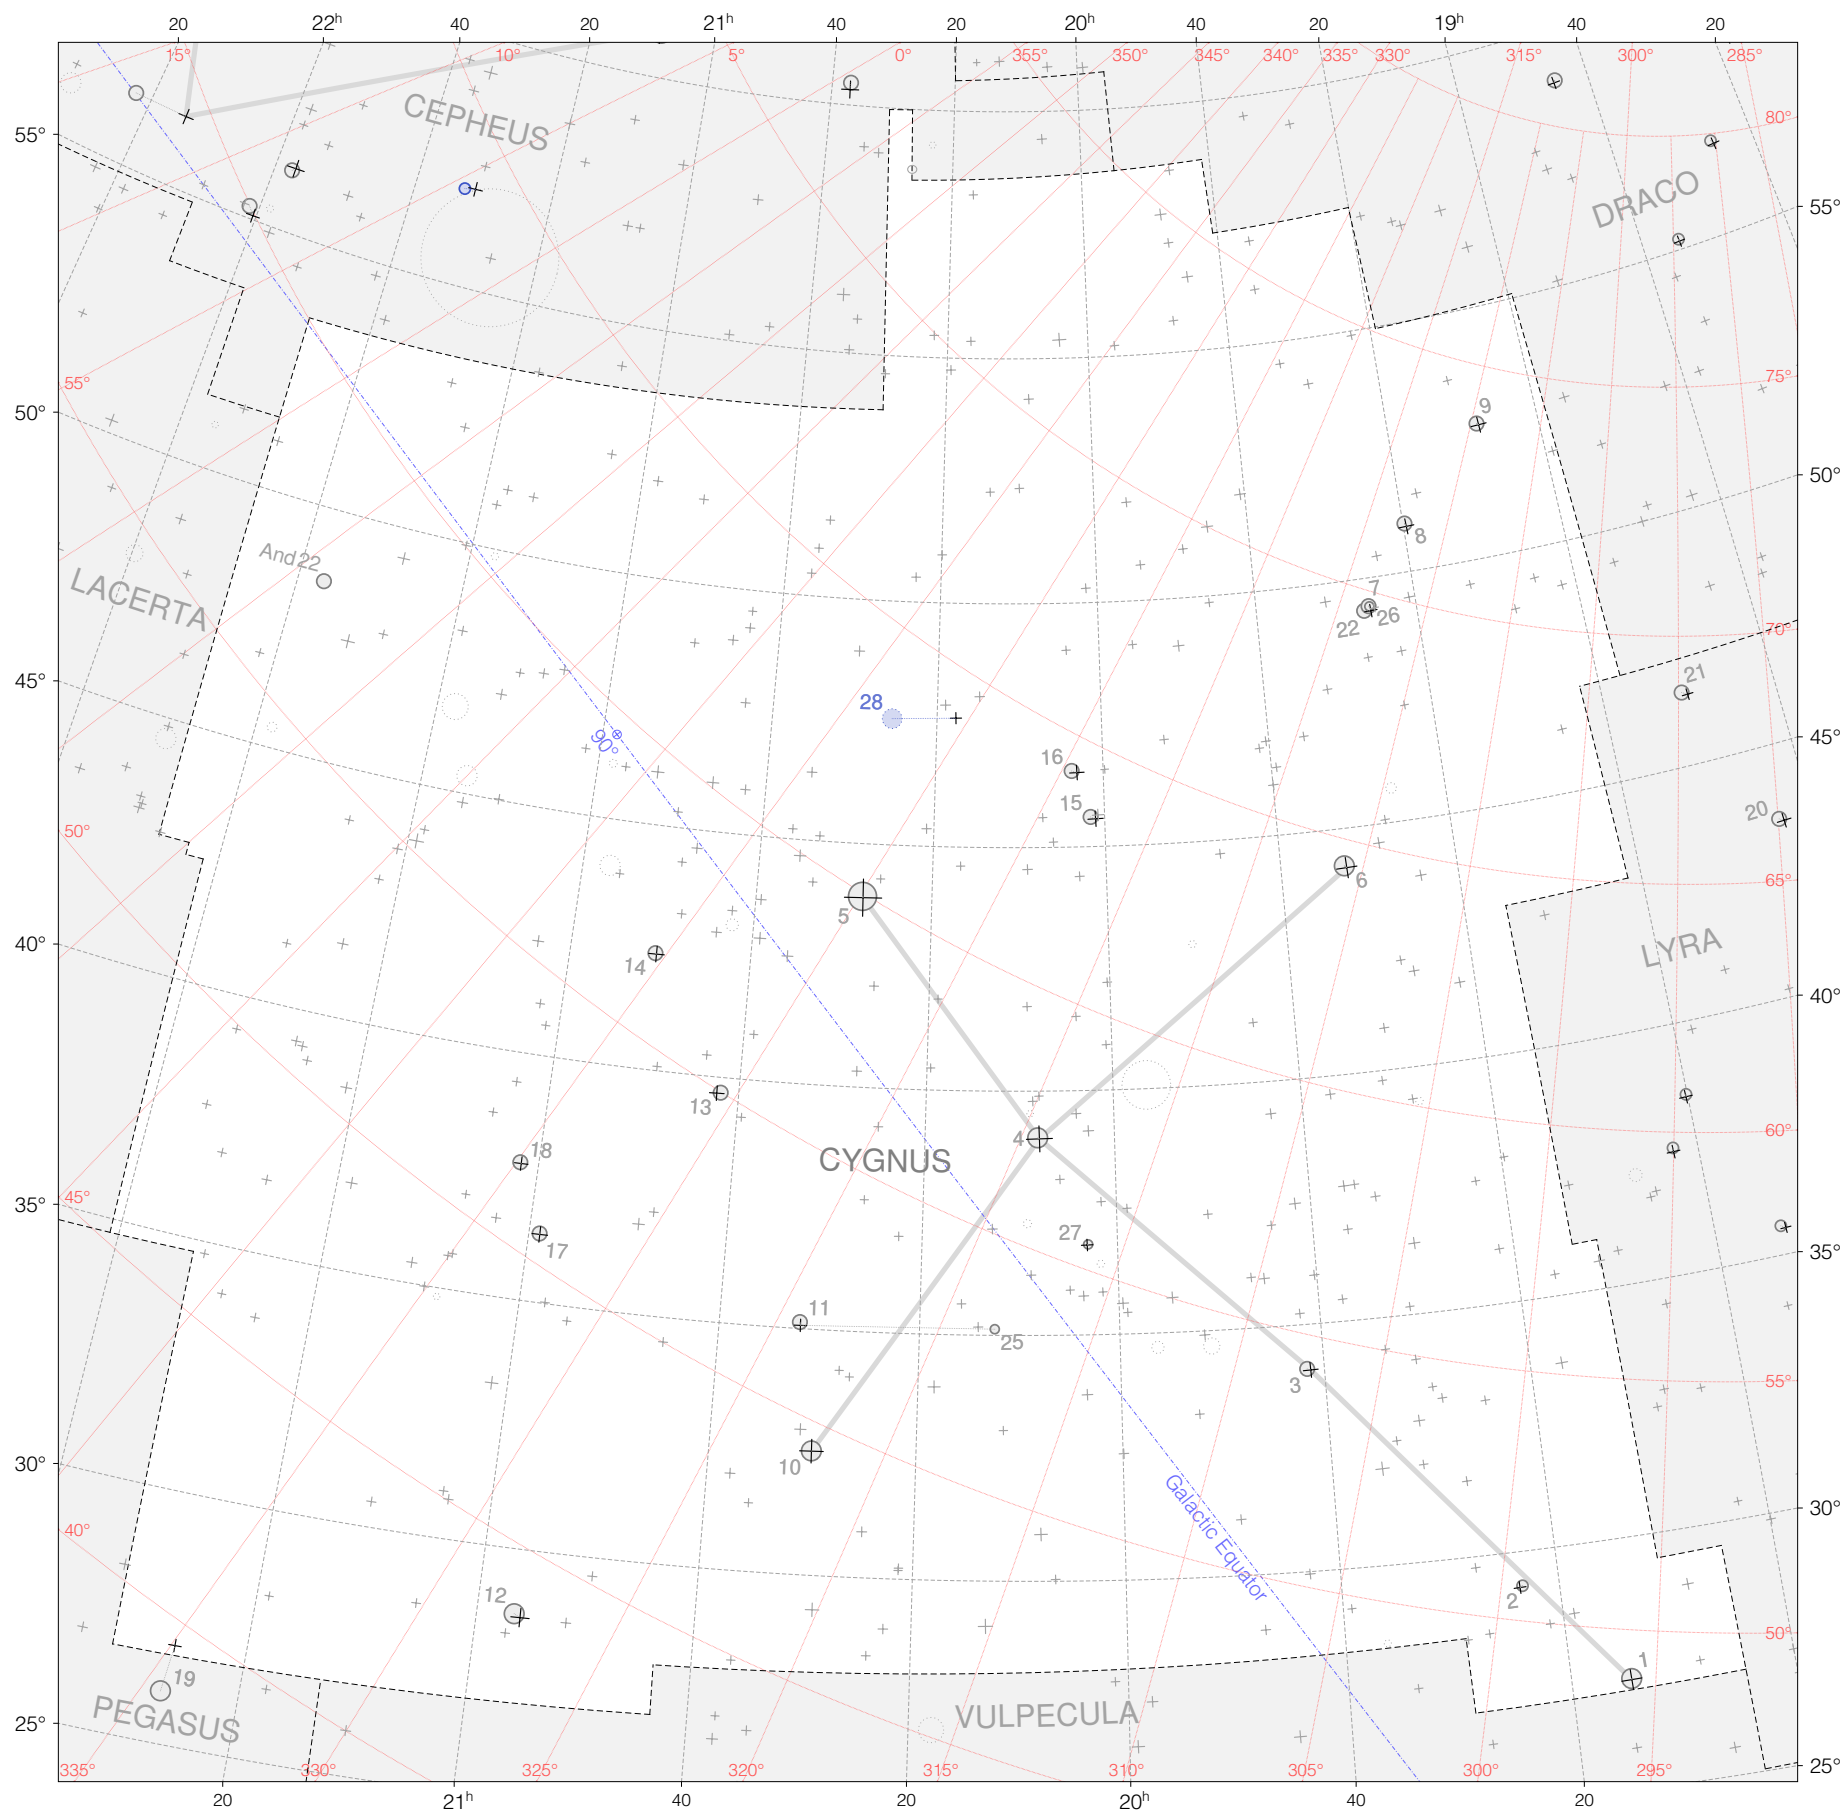

# Kepler 2a classis stars in Cygnus

Magnitudes: 1 2 3 4 5 6 7

Versions: K 2 3

Scale at center: 0° 2° 4°