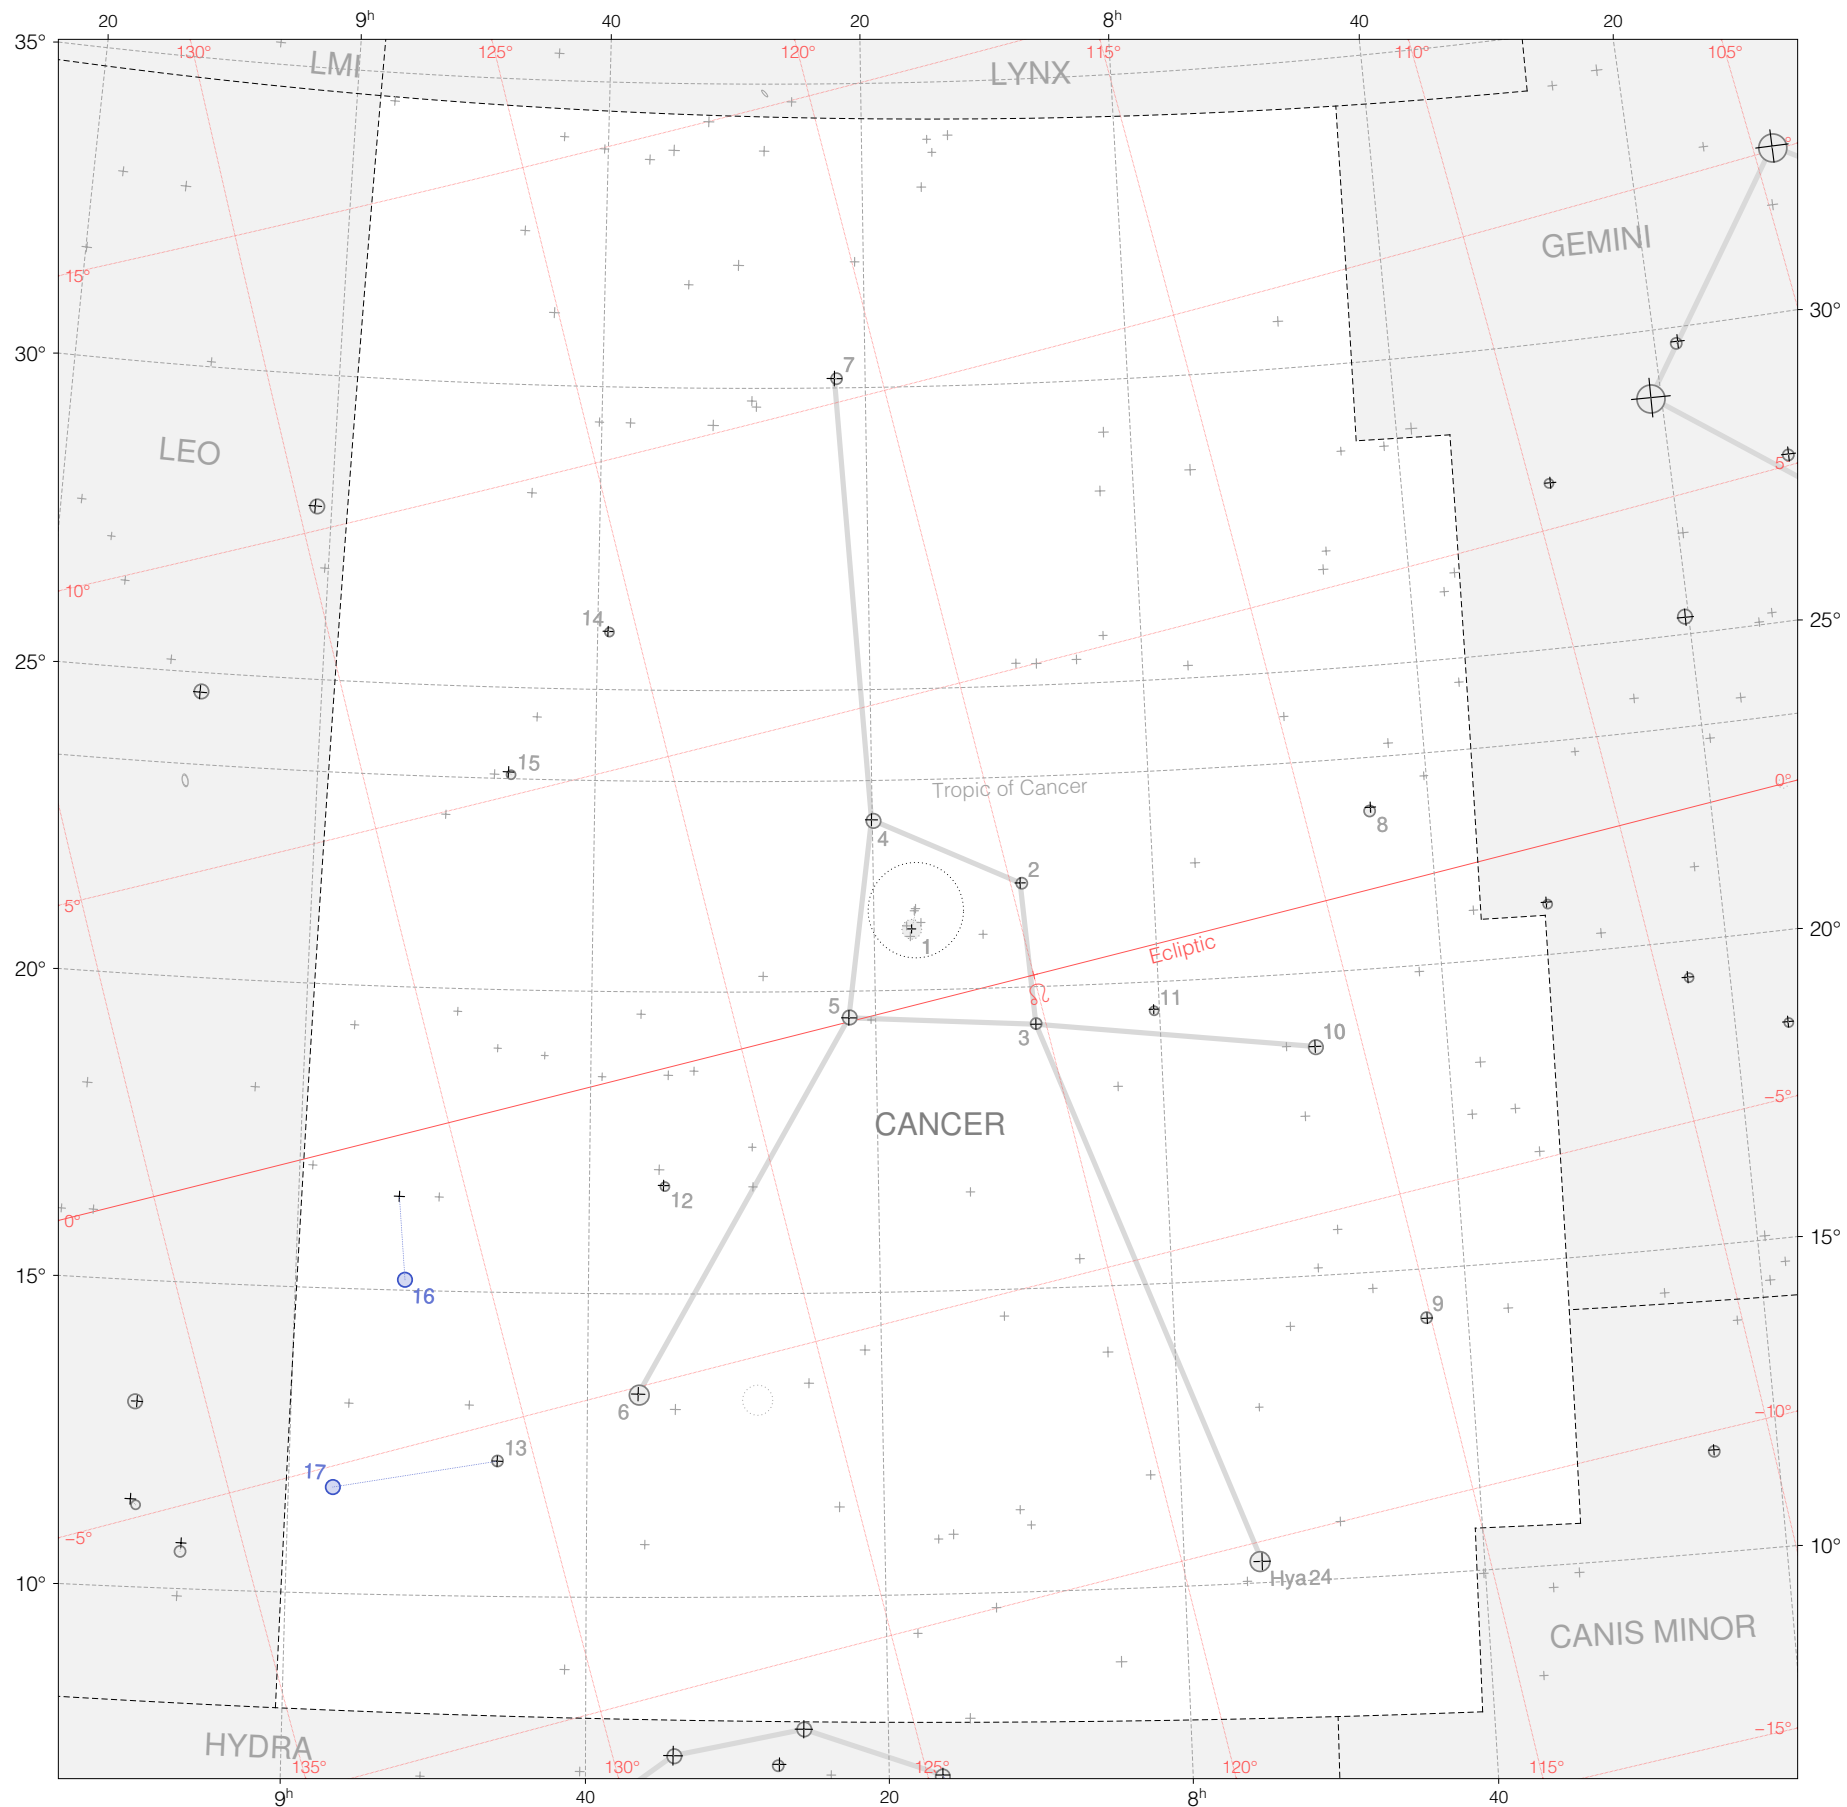

Kepler 2a classis stars in Cancer

Magnitudes: ○○○○○○
1 2 3 4 5 6 7

Versions: ○ ○ ○
K 2 3

Scale at center: 0° 2° 4°