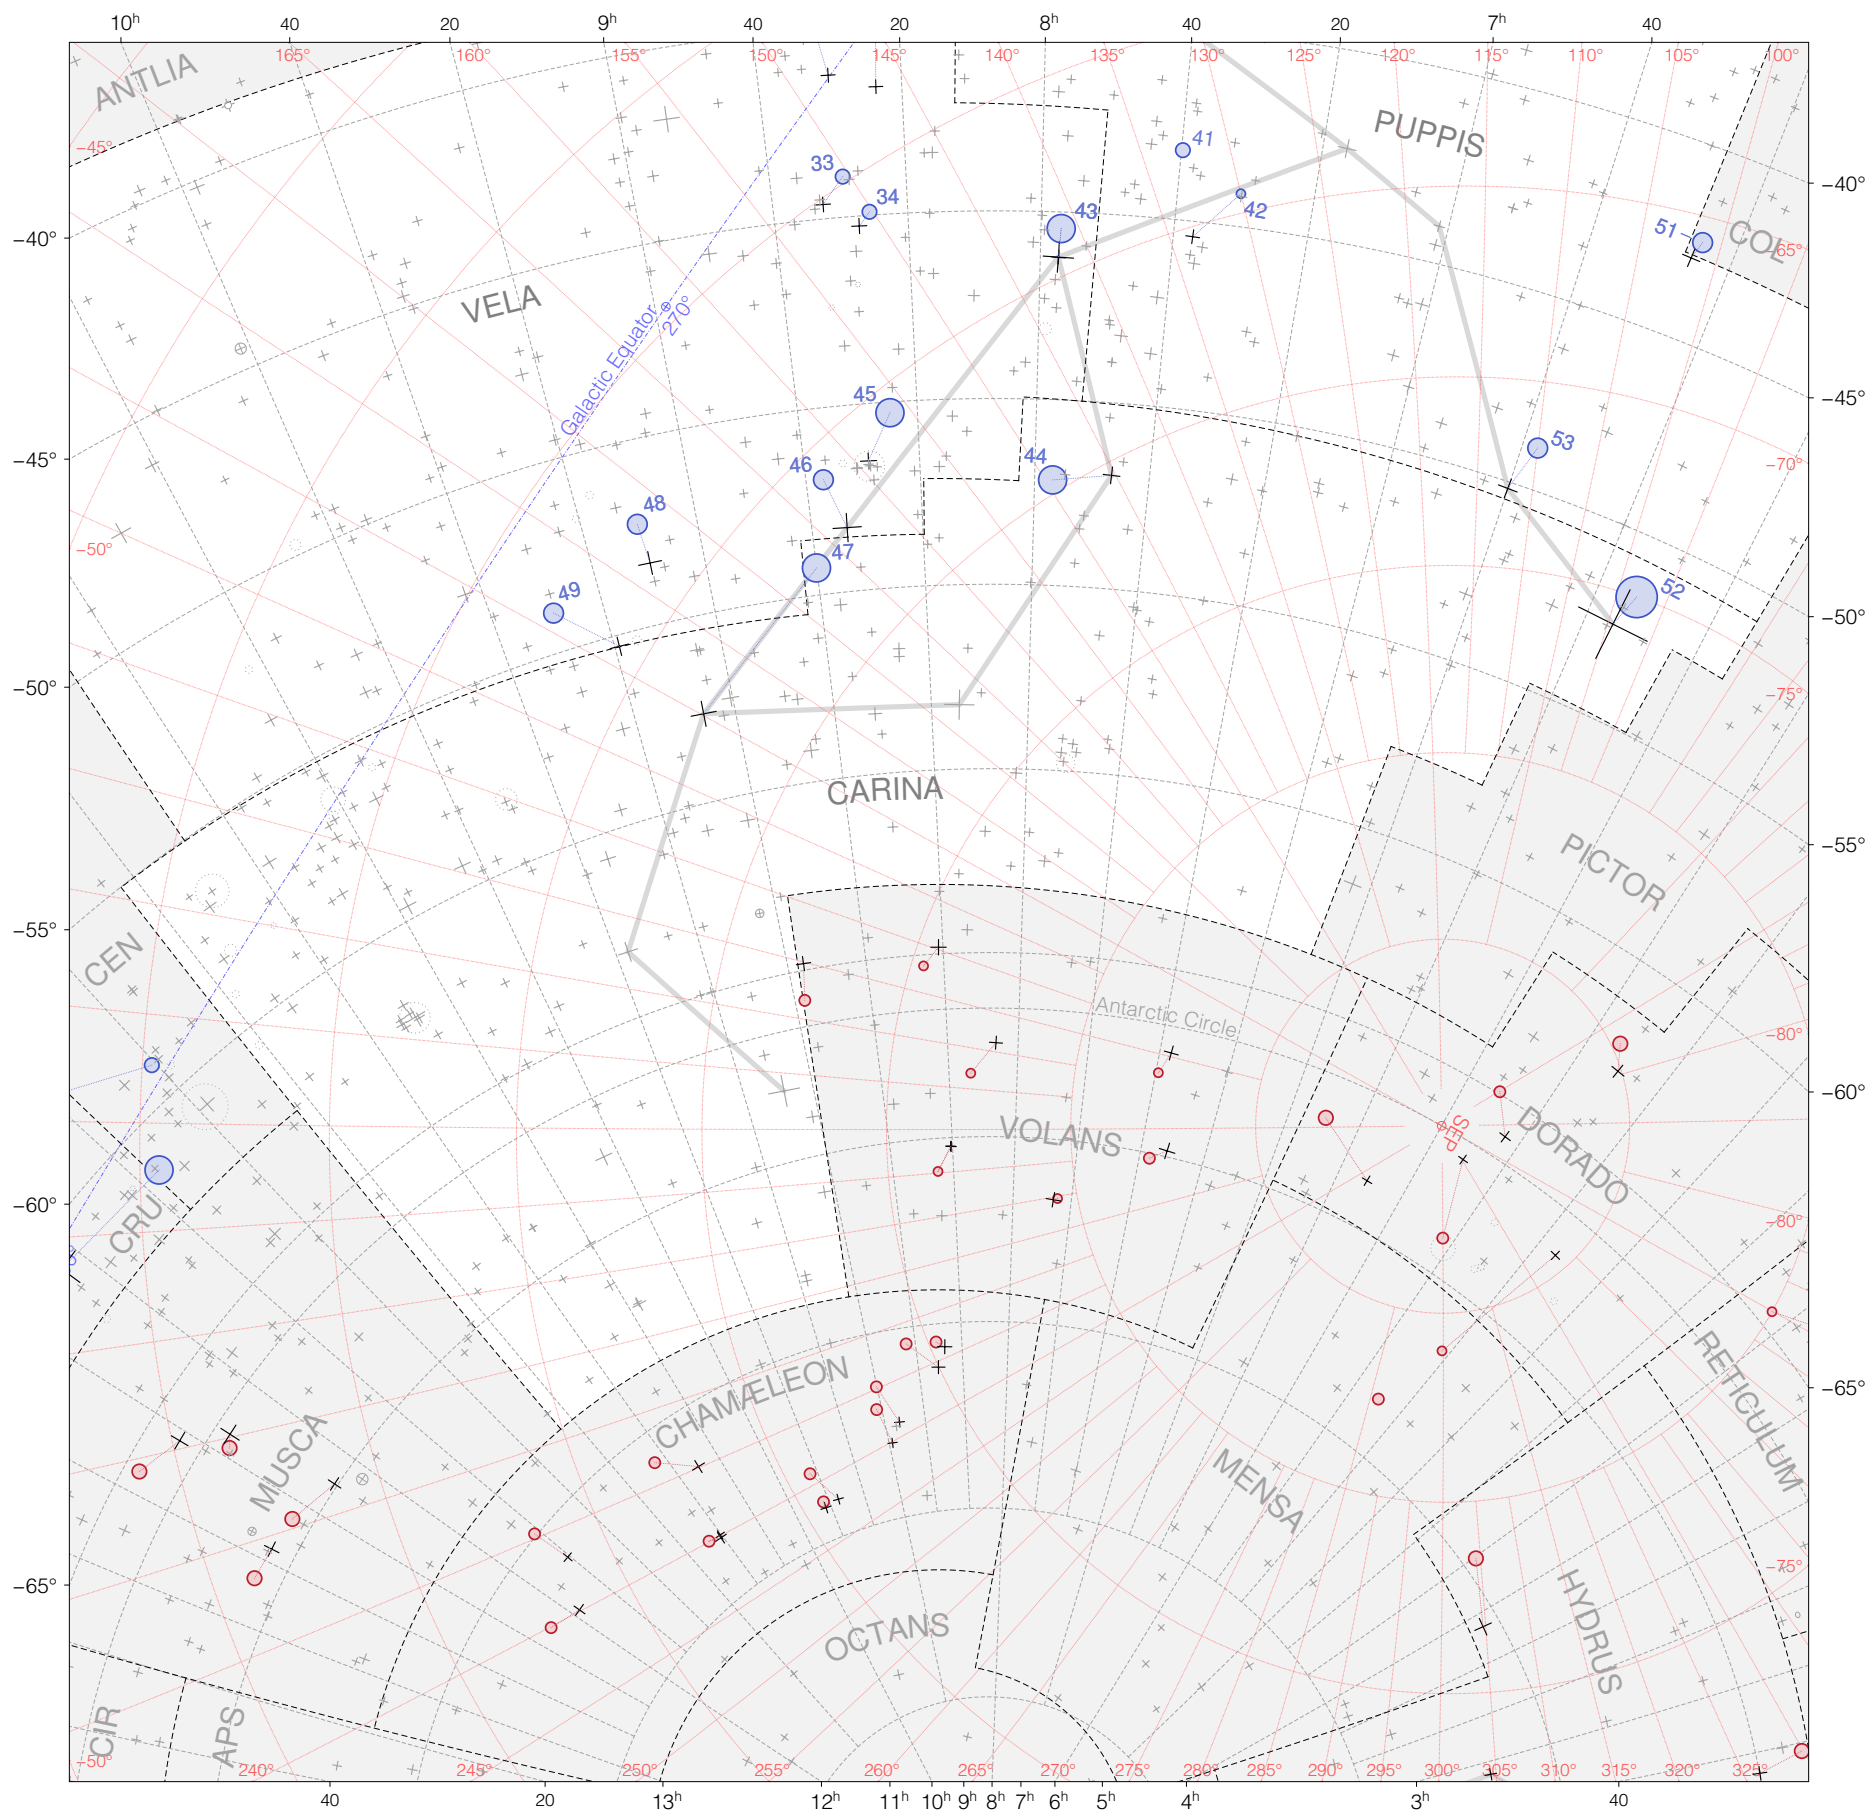

# Kepler 2a classis stars in Argo Navis (Carina)

Magnitudes:  1 2 3 4 5 6 7

Versions:  K 2 3

Scale at center: 0° 2° 4° 