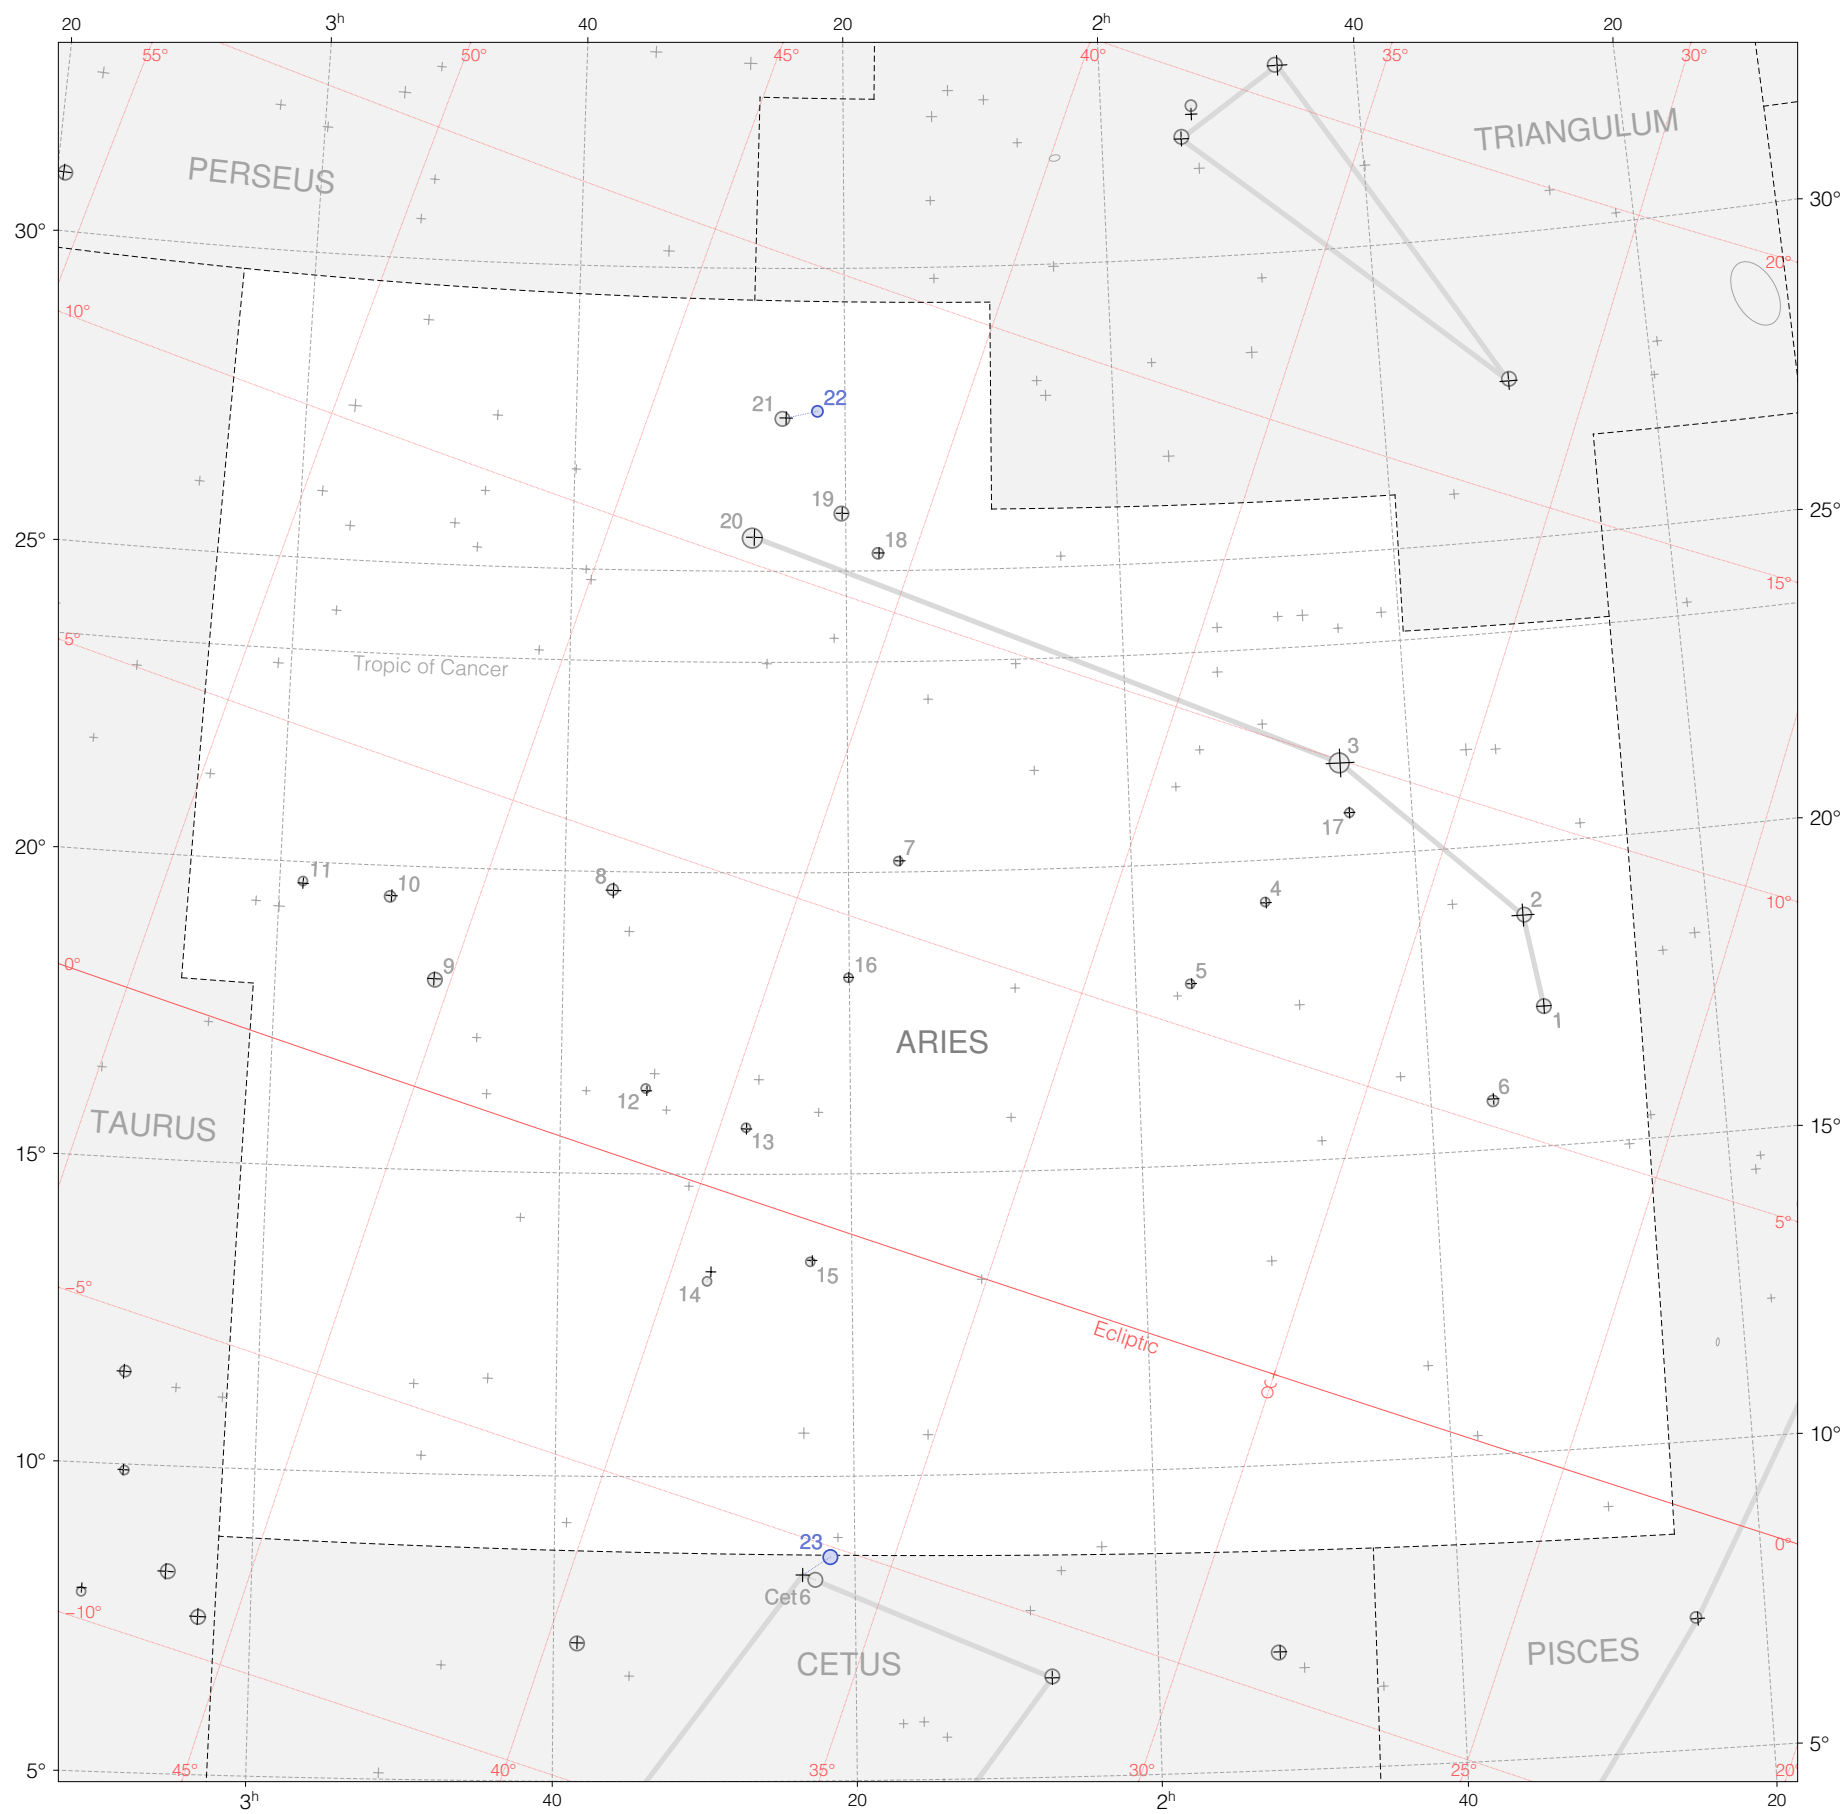

Kepler 2a classis stars in Aries

Magnitudes: 1 2 3 4 5 6 7

Versions: K 2 3

Scale at center: 0° 2° 4°