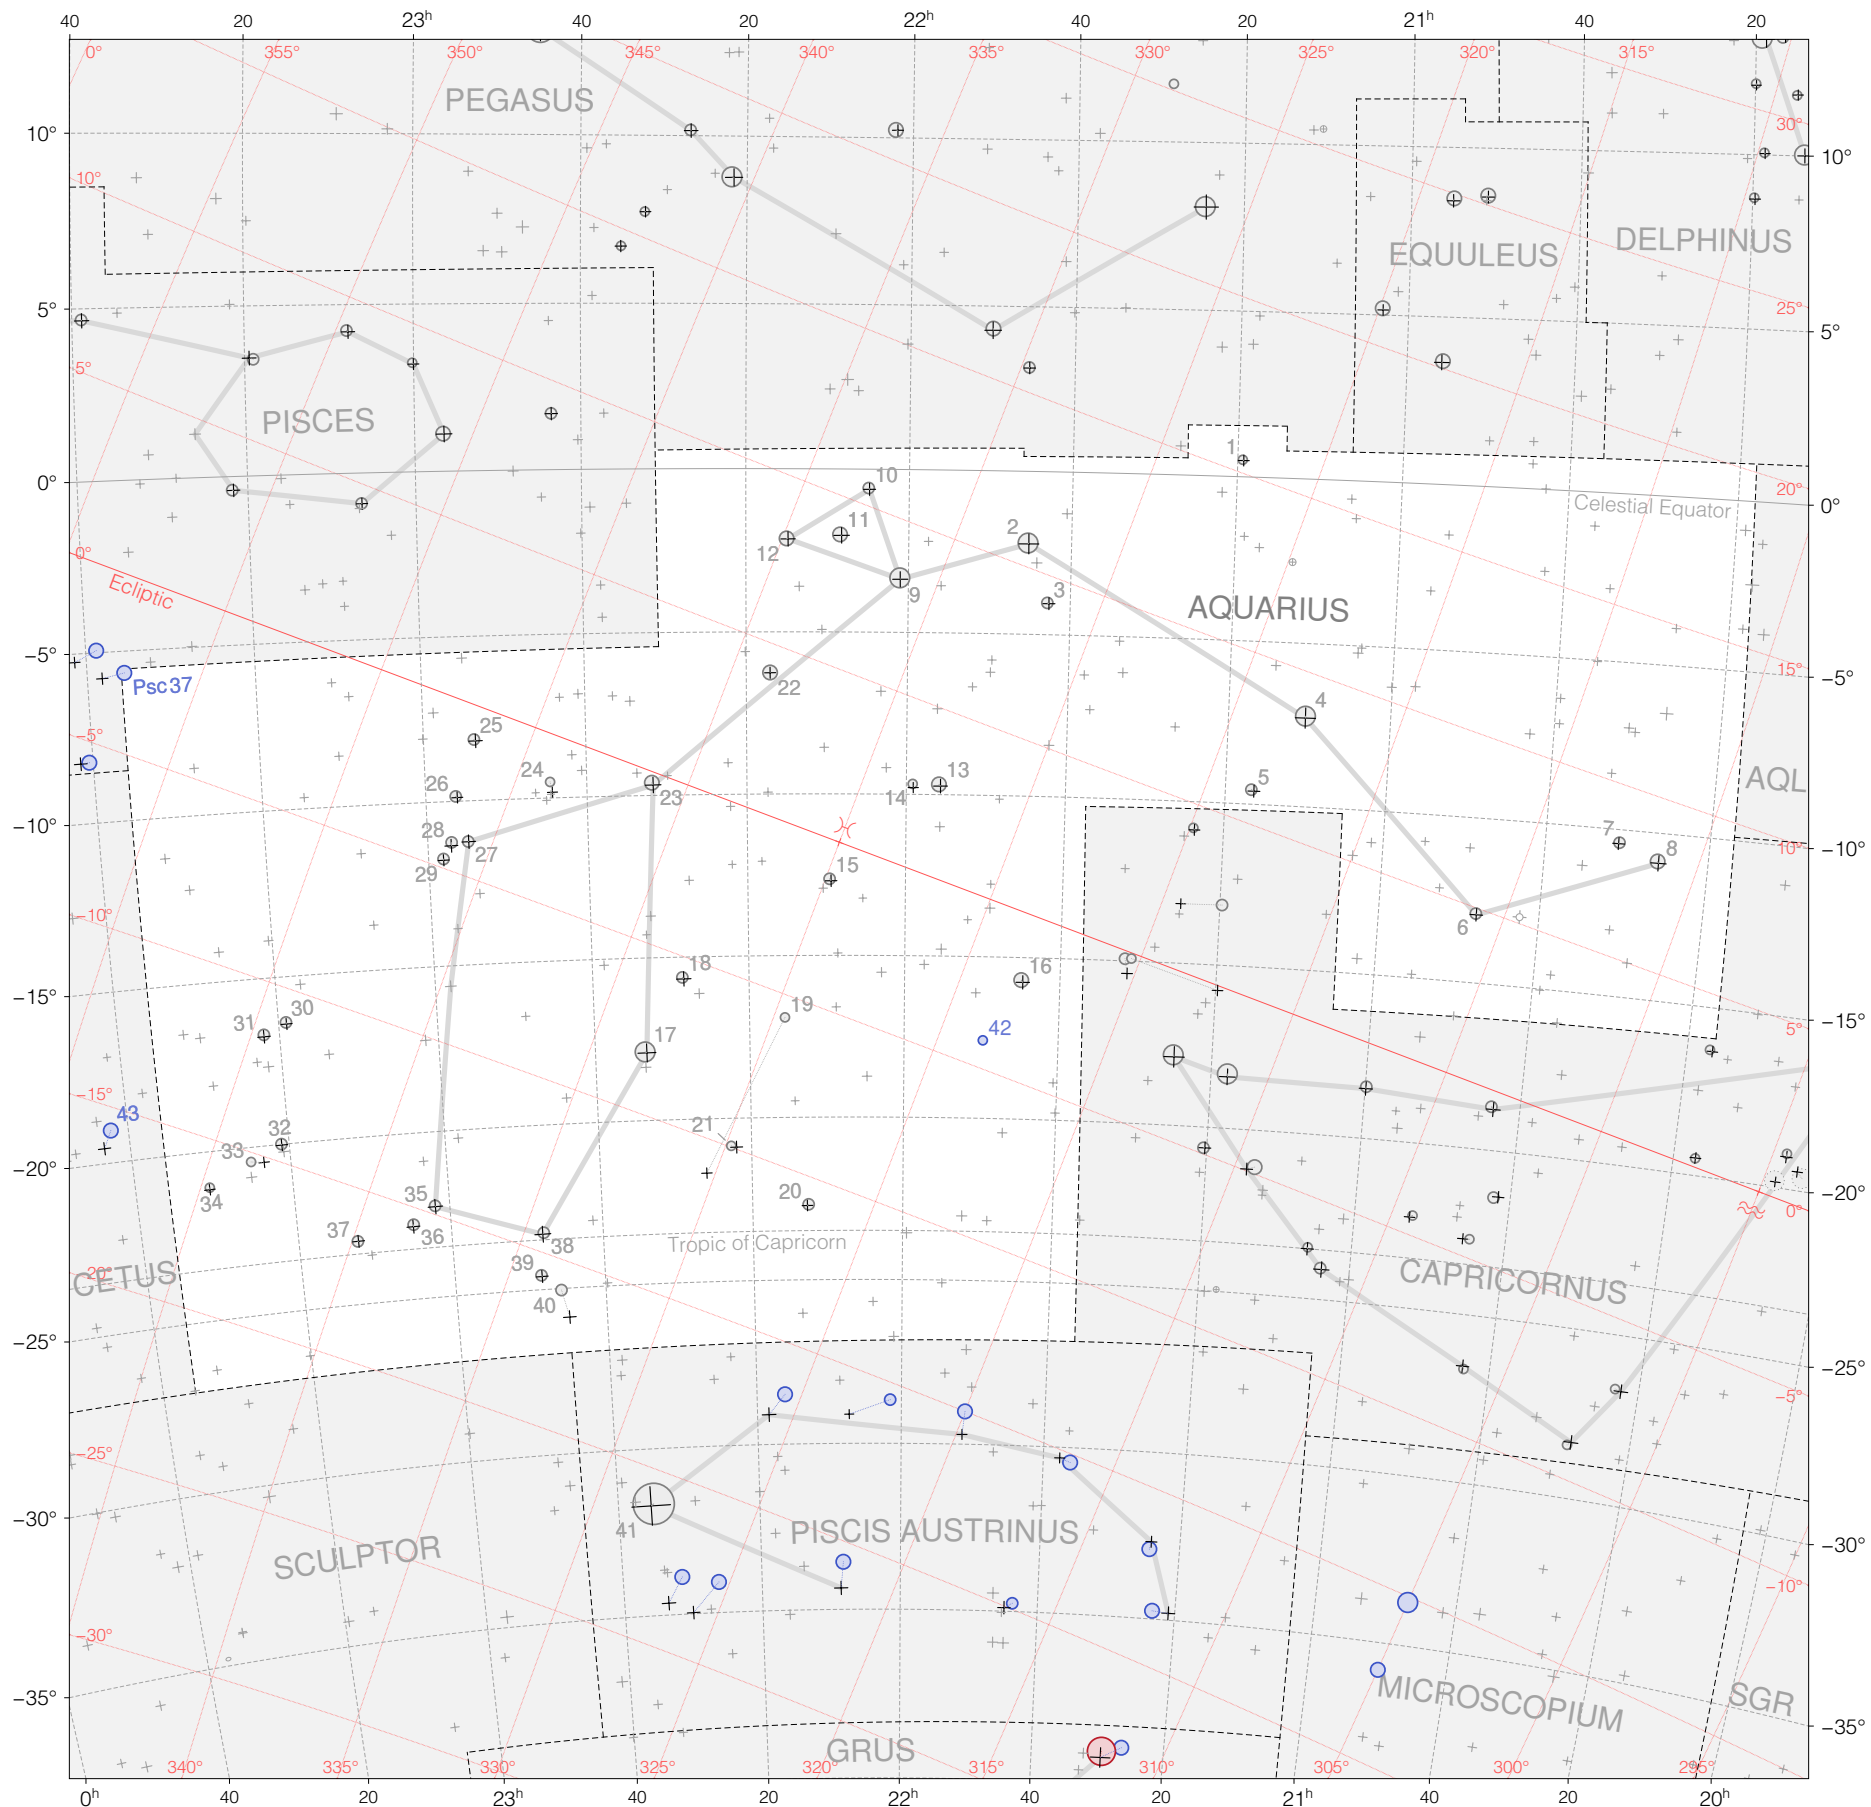

Kepler 2a classis stars in Aquarius

Magnitudes:  1 2 3 4 5 6 7

Versions:  K 2 3

Scale at center:  0° 2° 4°