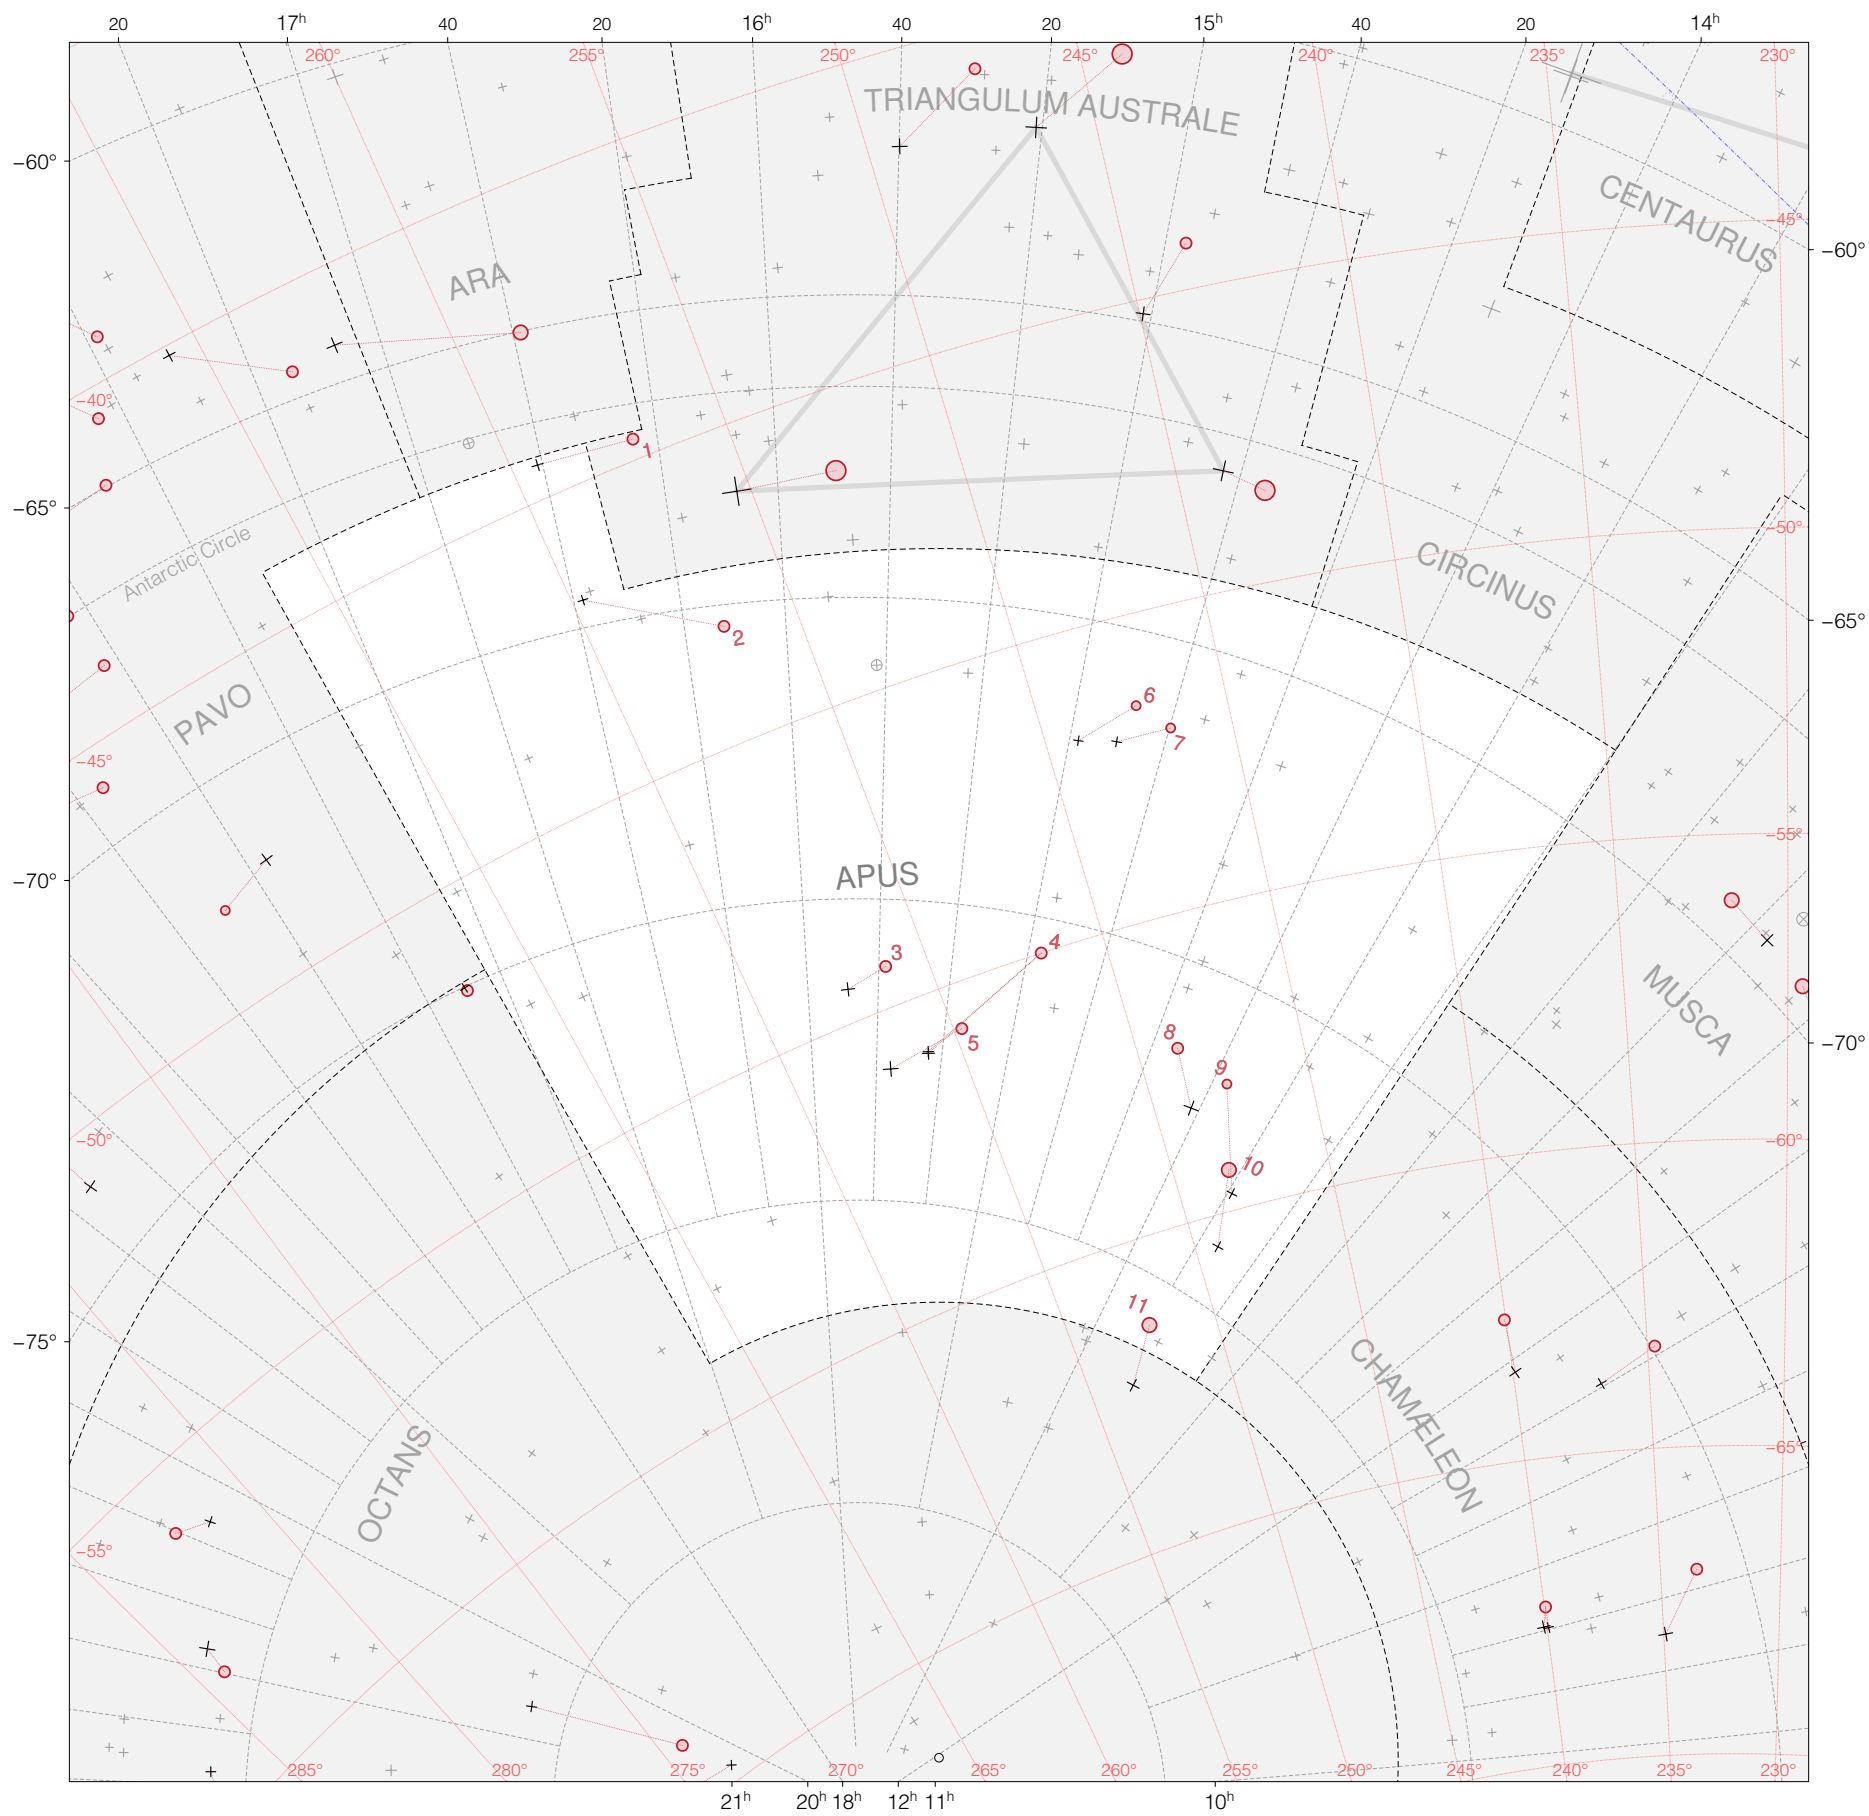

Kepler 3a classis stars in Apus

Magnitudes:  1 2 3 4 5 6 7

Versions:  K 2 3

Scale at center:  0° 2° 4°