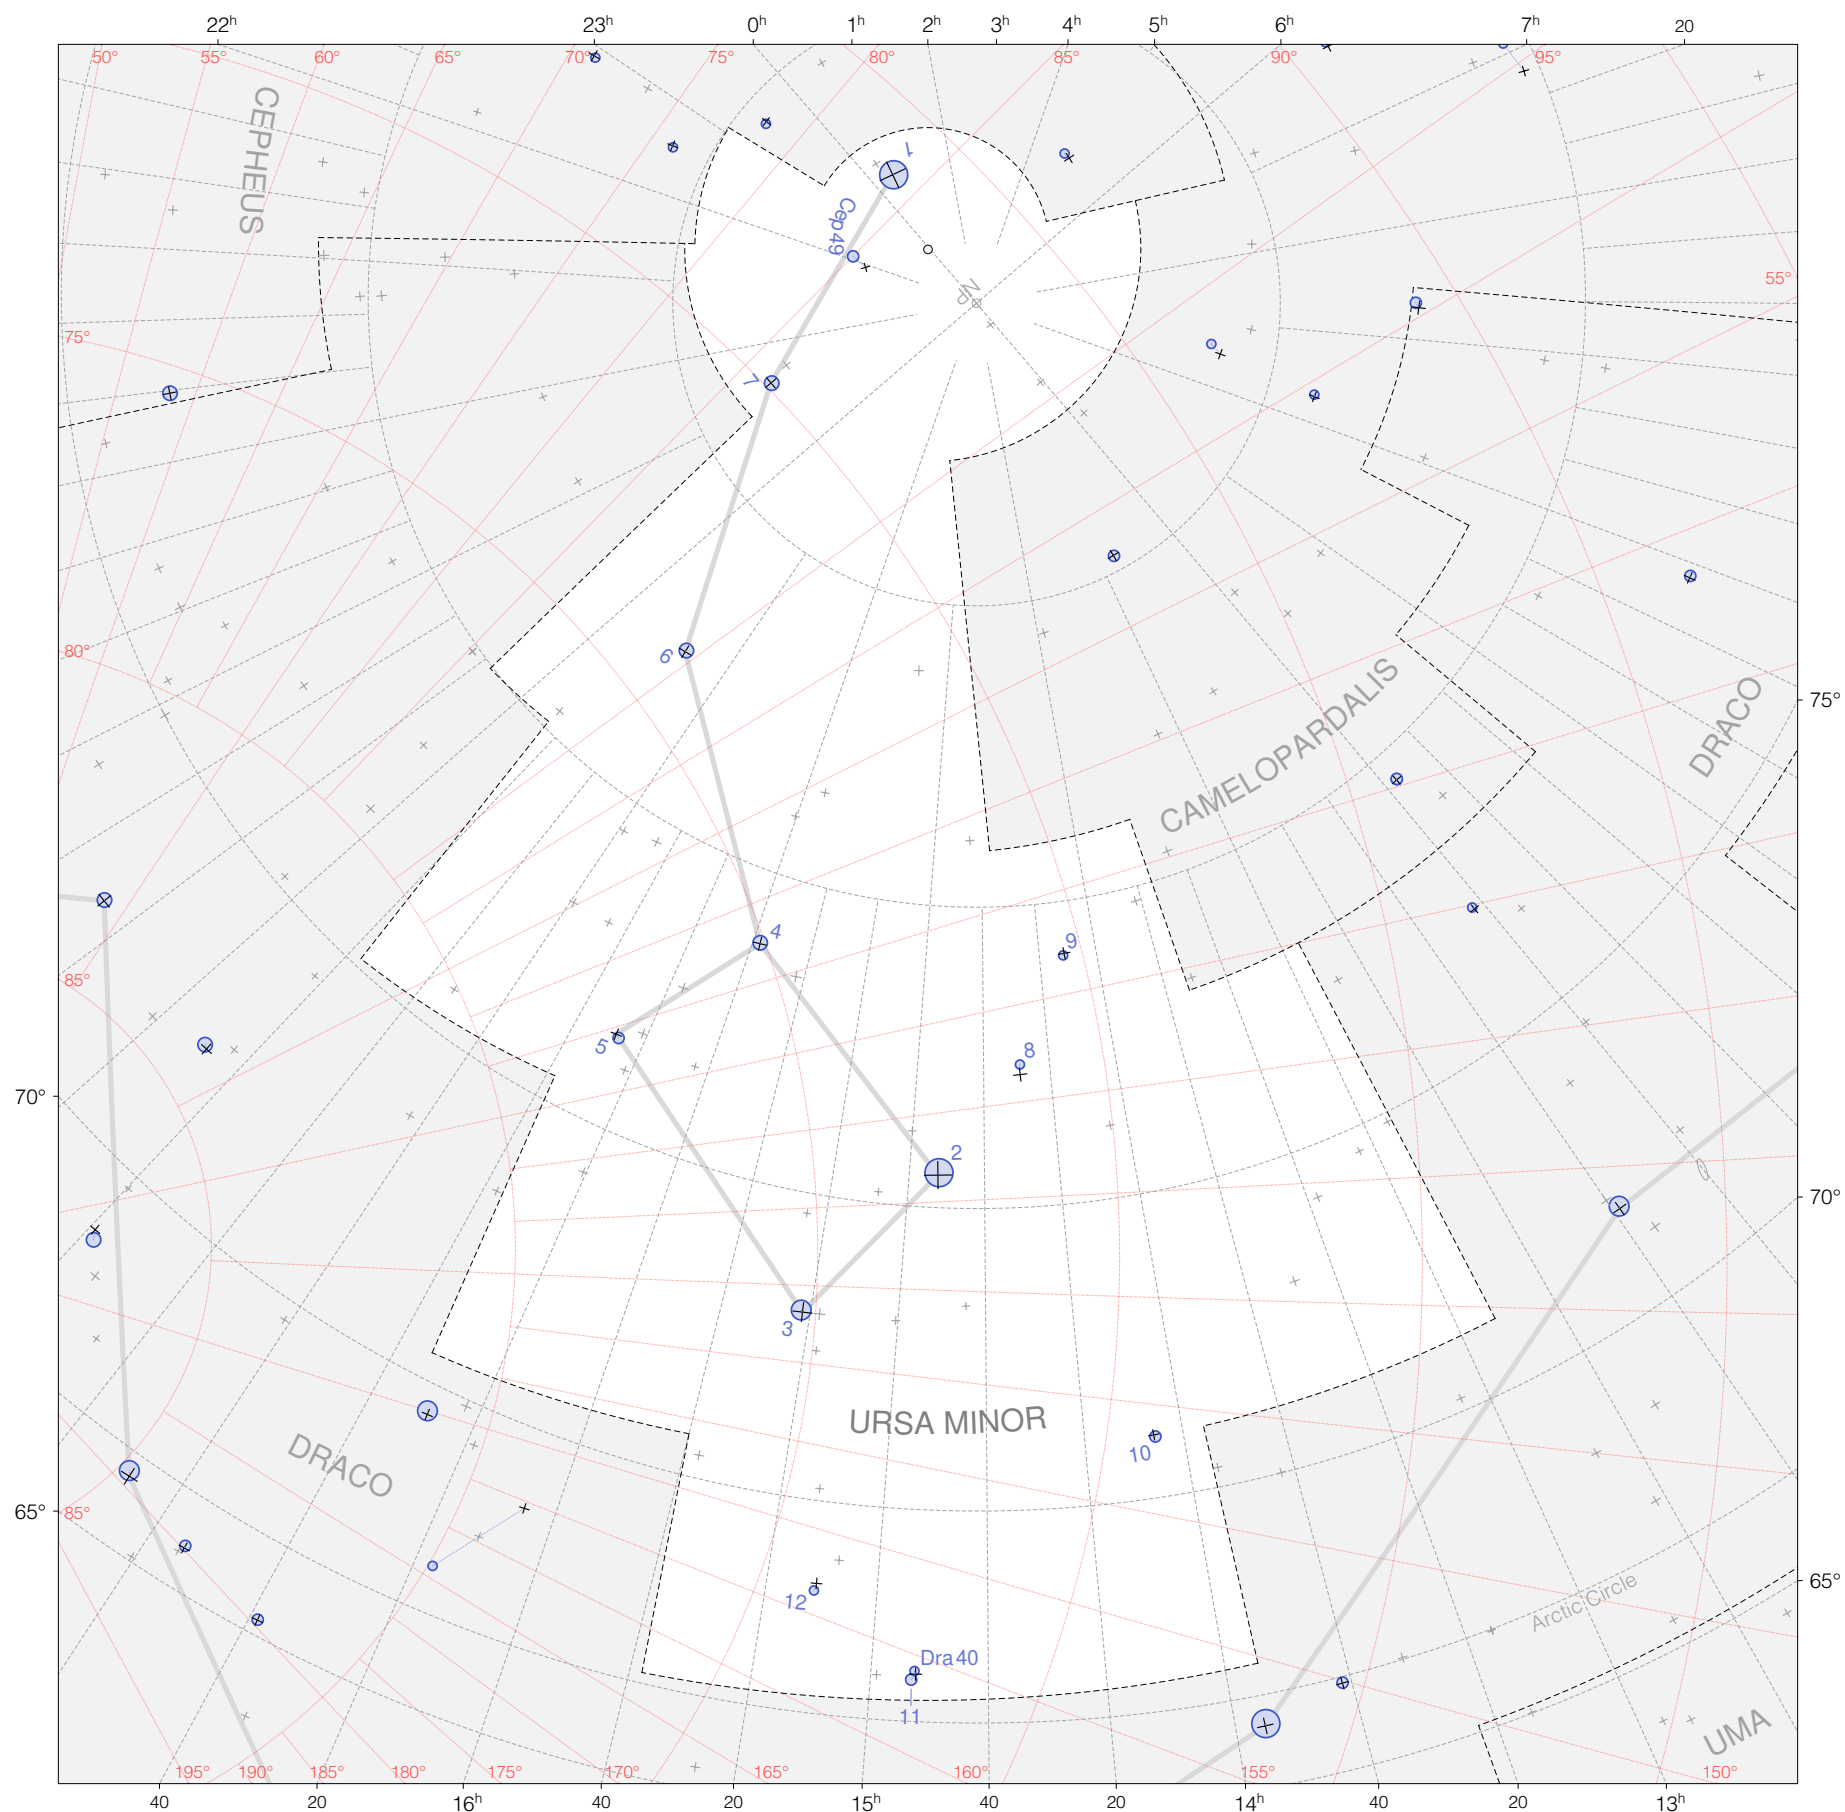

# Hevelius Stars in Ursa Minor

Magnitudes:  1 2 3 4 5 6 7

Scale at center:  0° 2° 4°