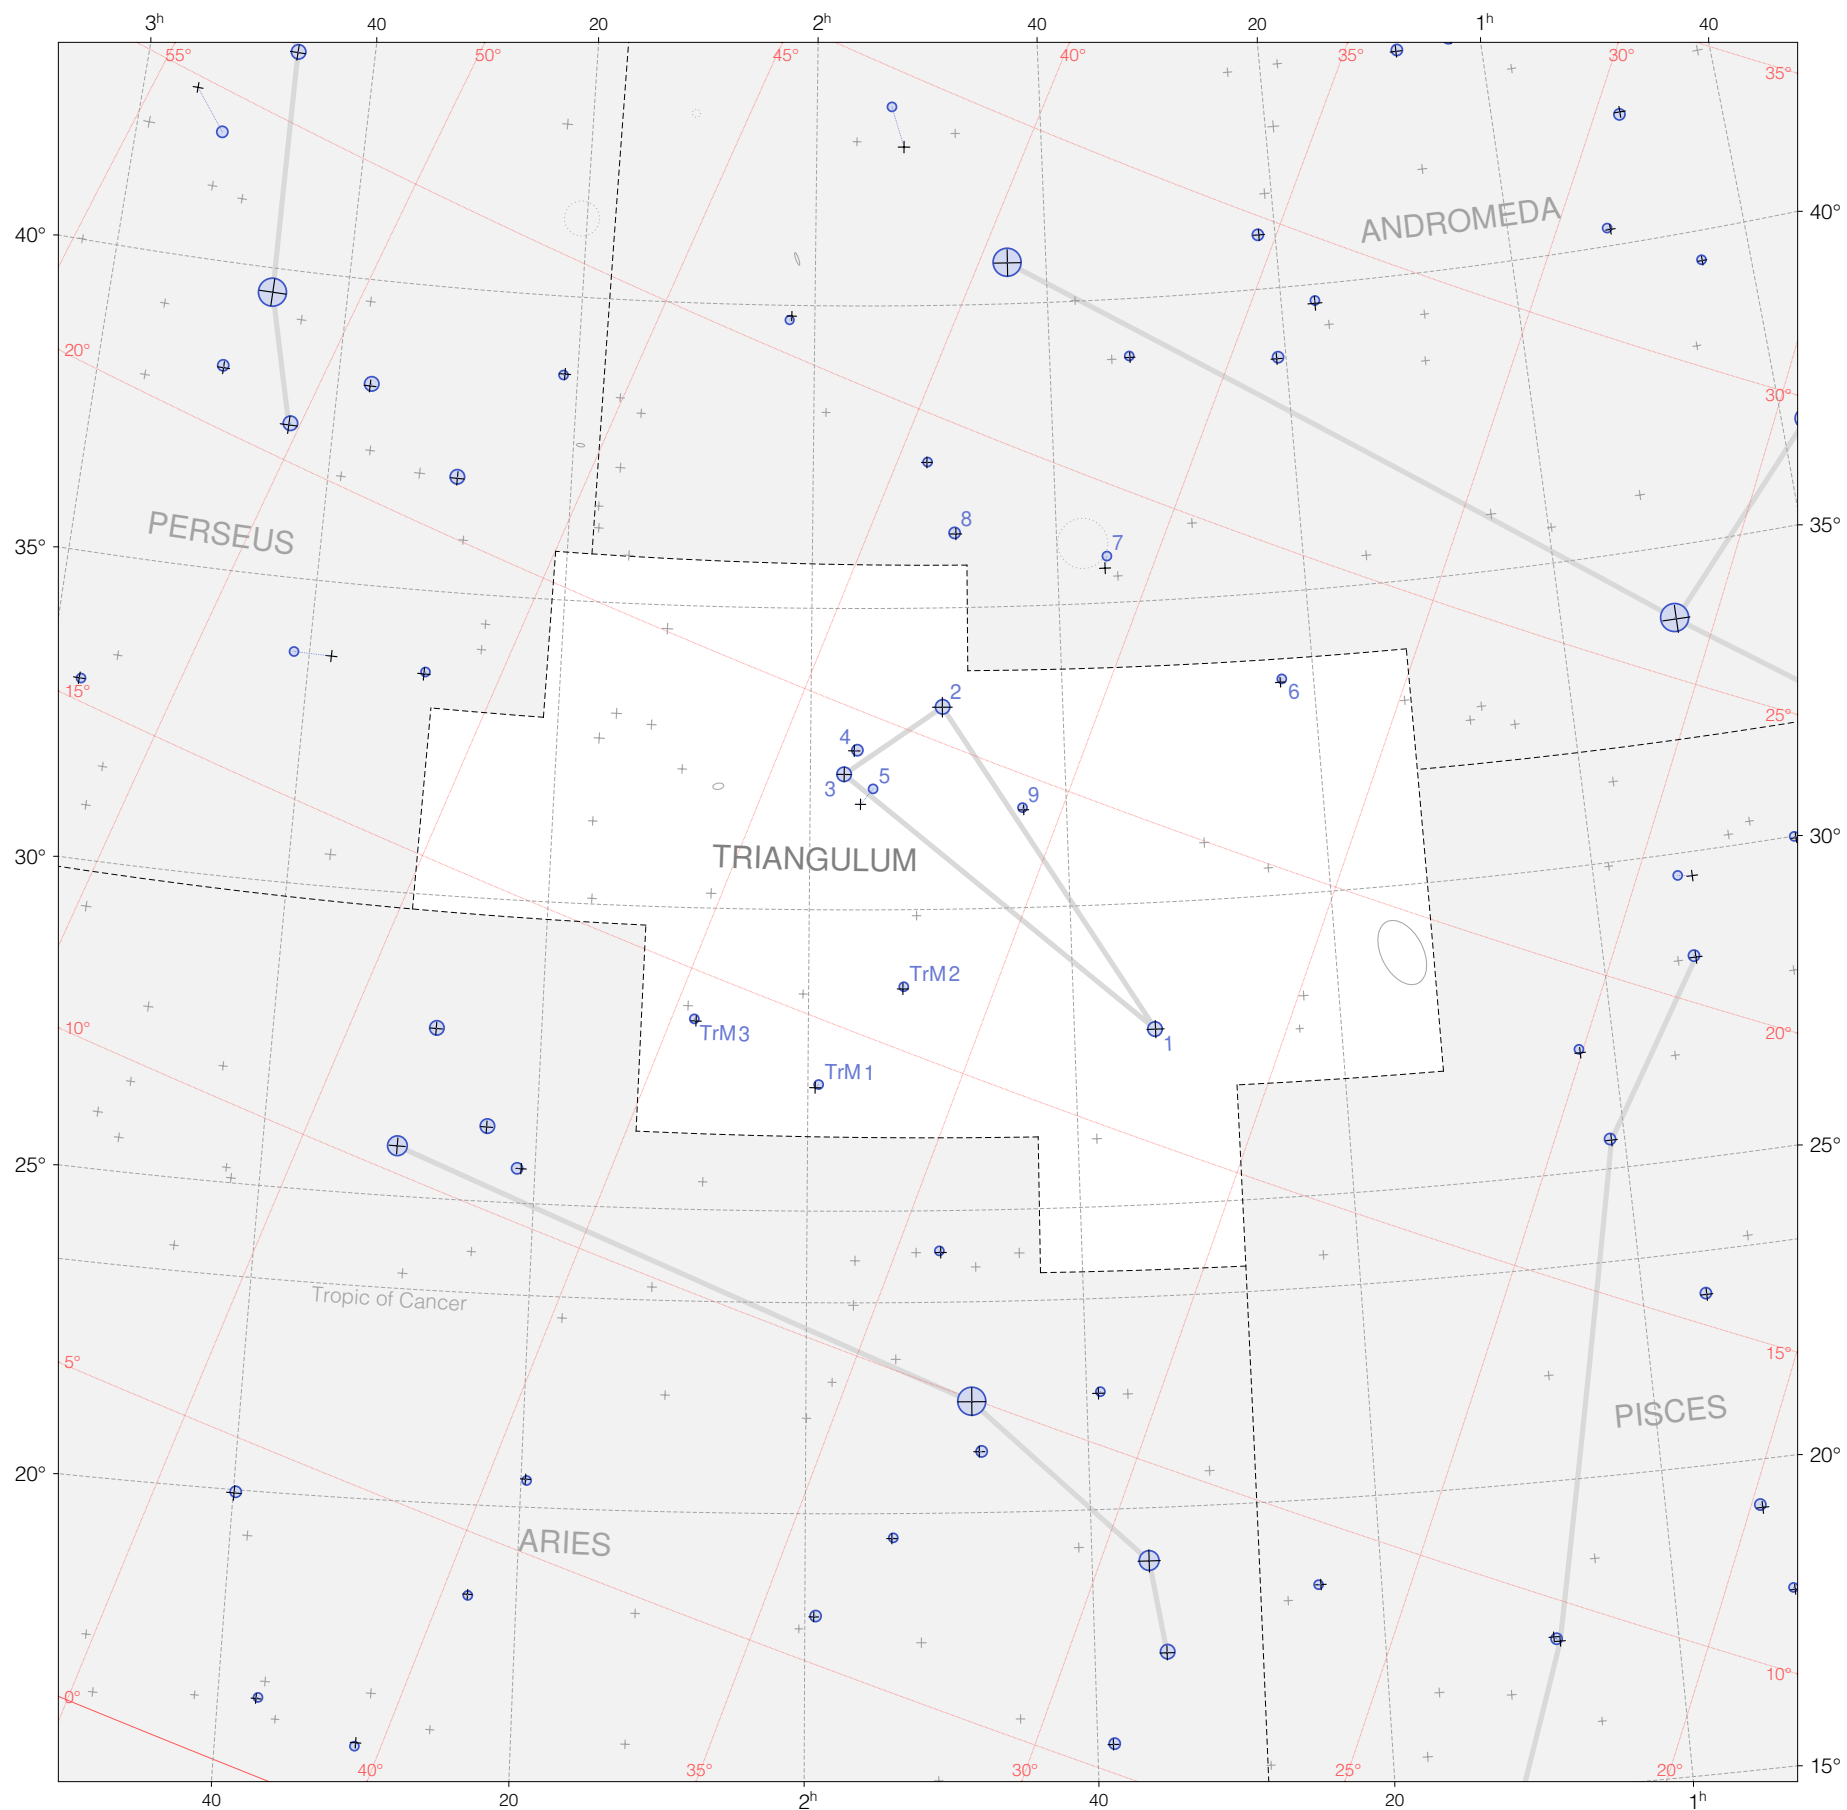

Hevelius Stars in Triangulum Majus and Triangulum Minus

Magnitudes:  1 2 3 4 5 6 7

Scale at center:  0° 2° 4°