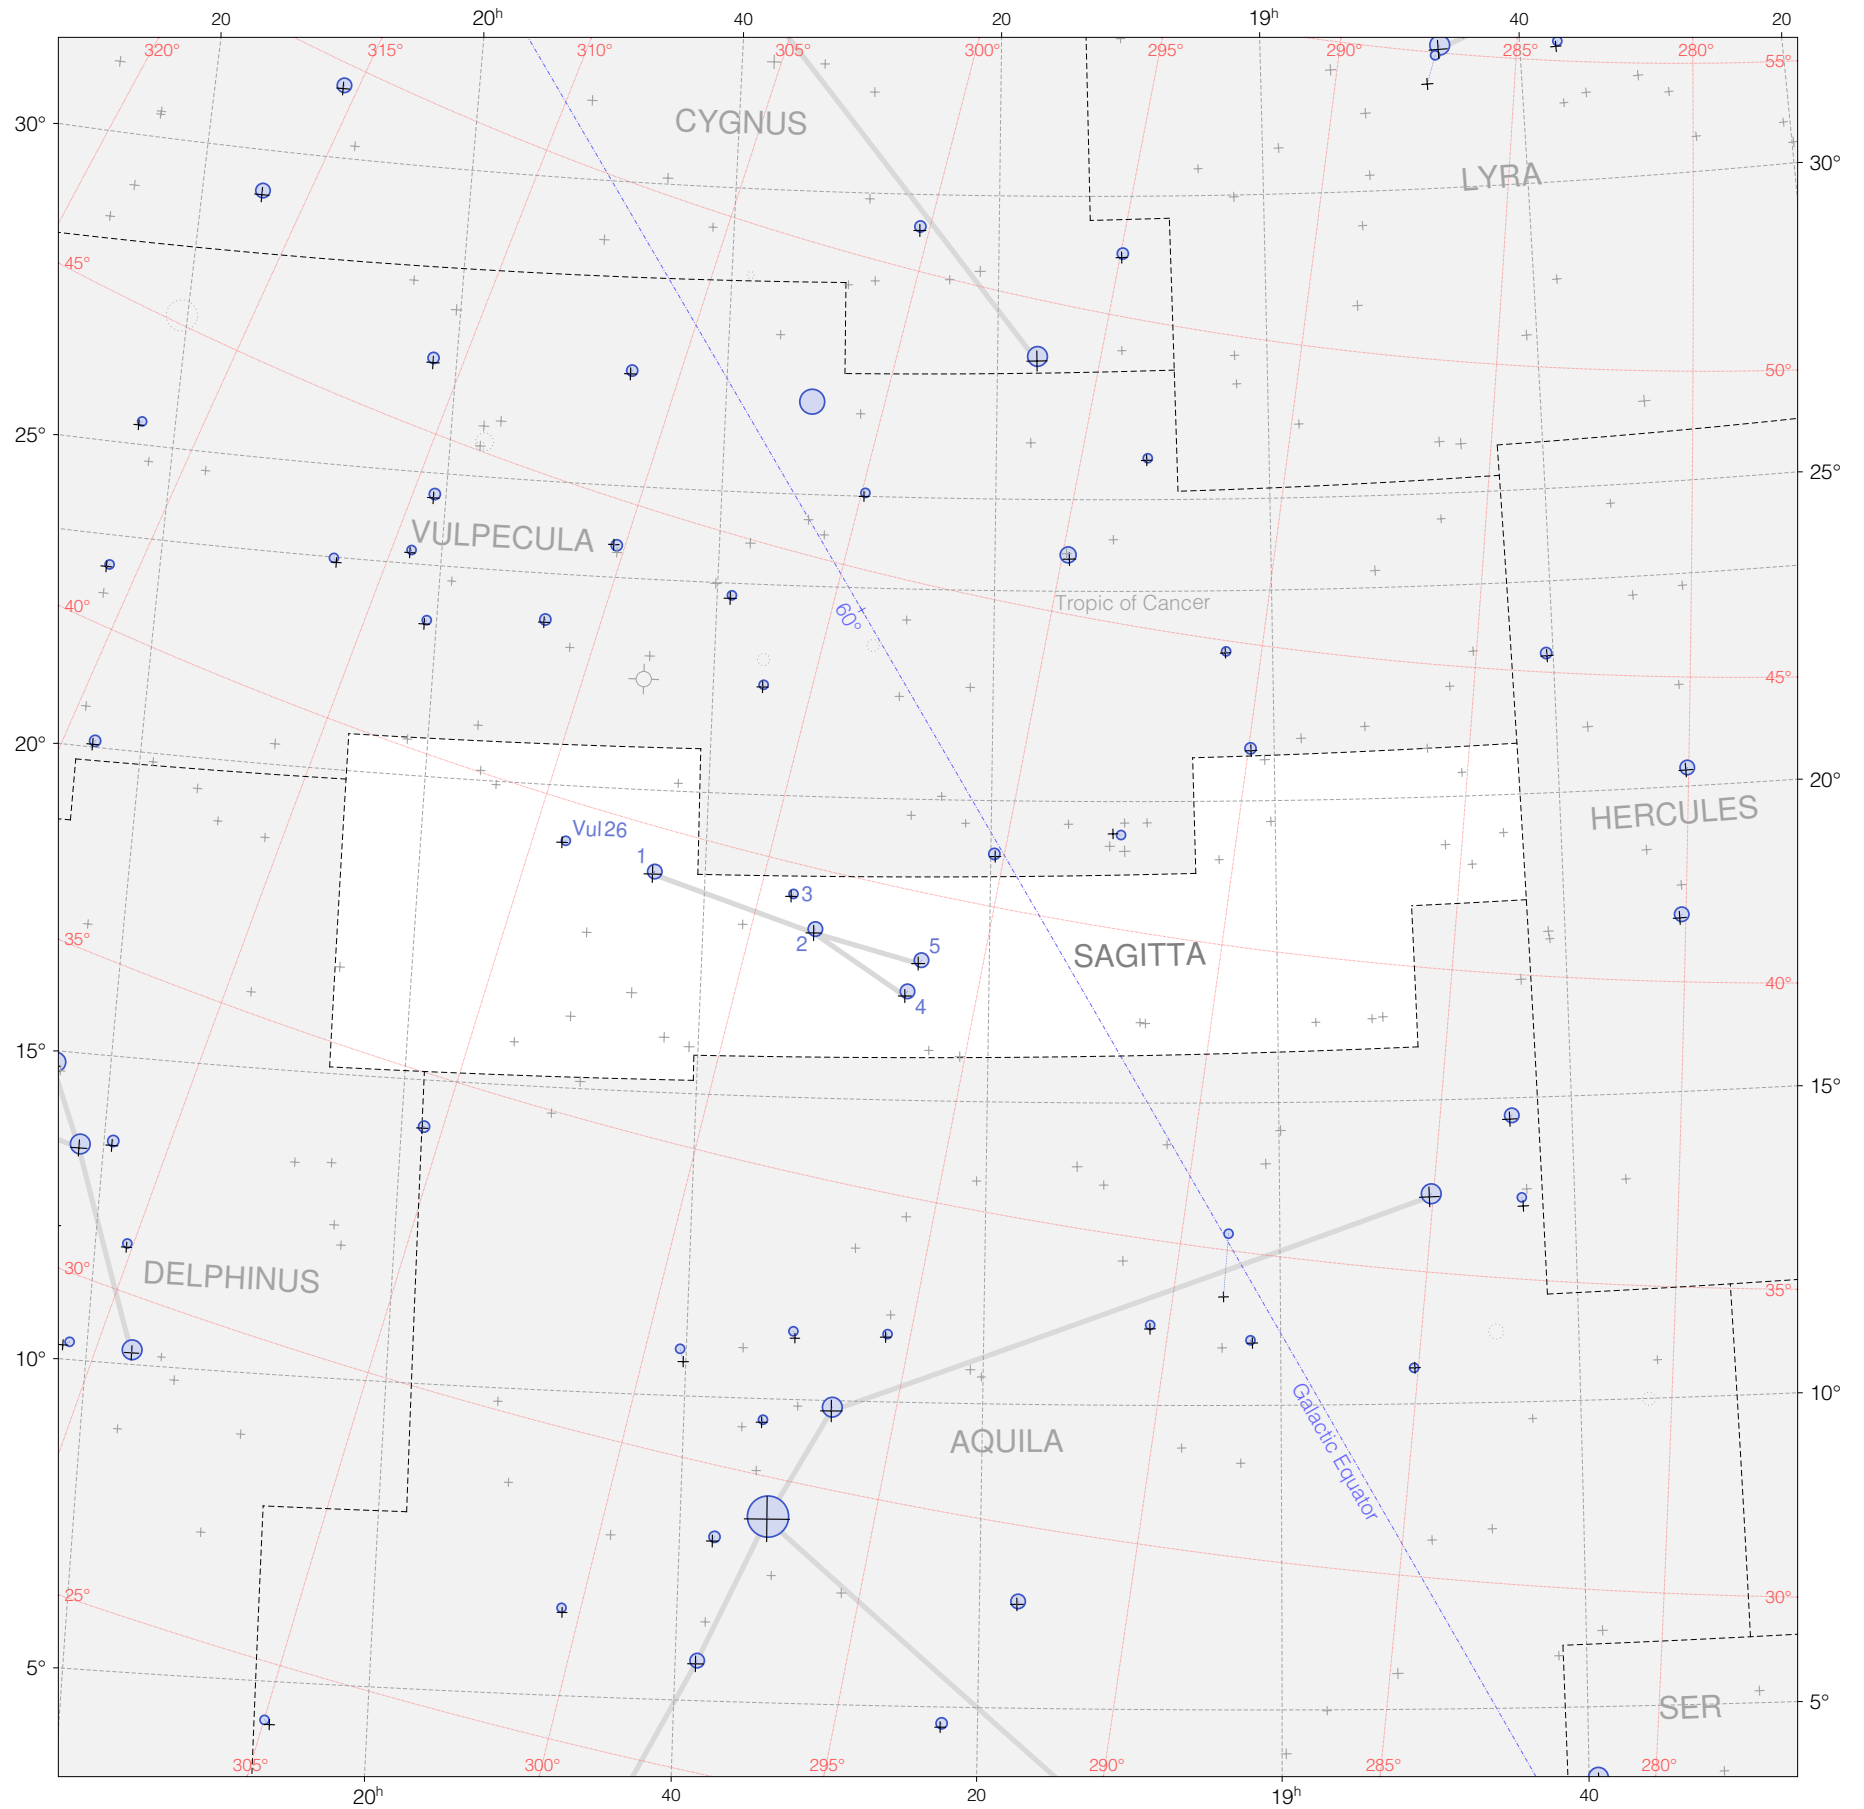

Hevelius Stars in Sagitta

Magnitudes: 
1 2 3 4 5 6 7

Scale at center:  0° 2° 4°