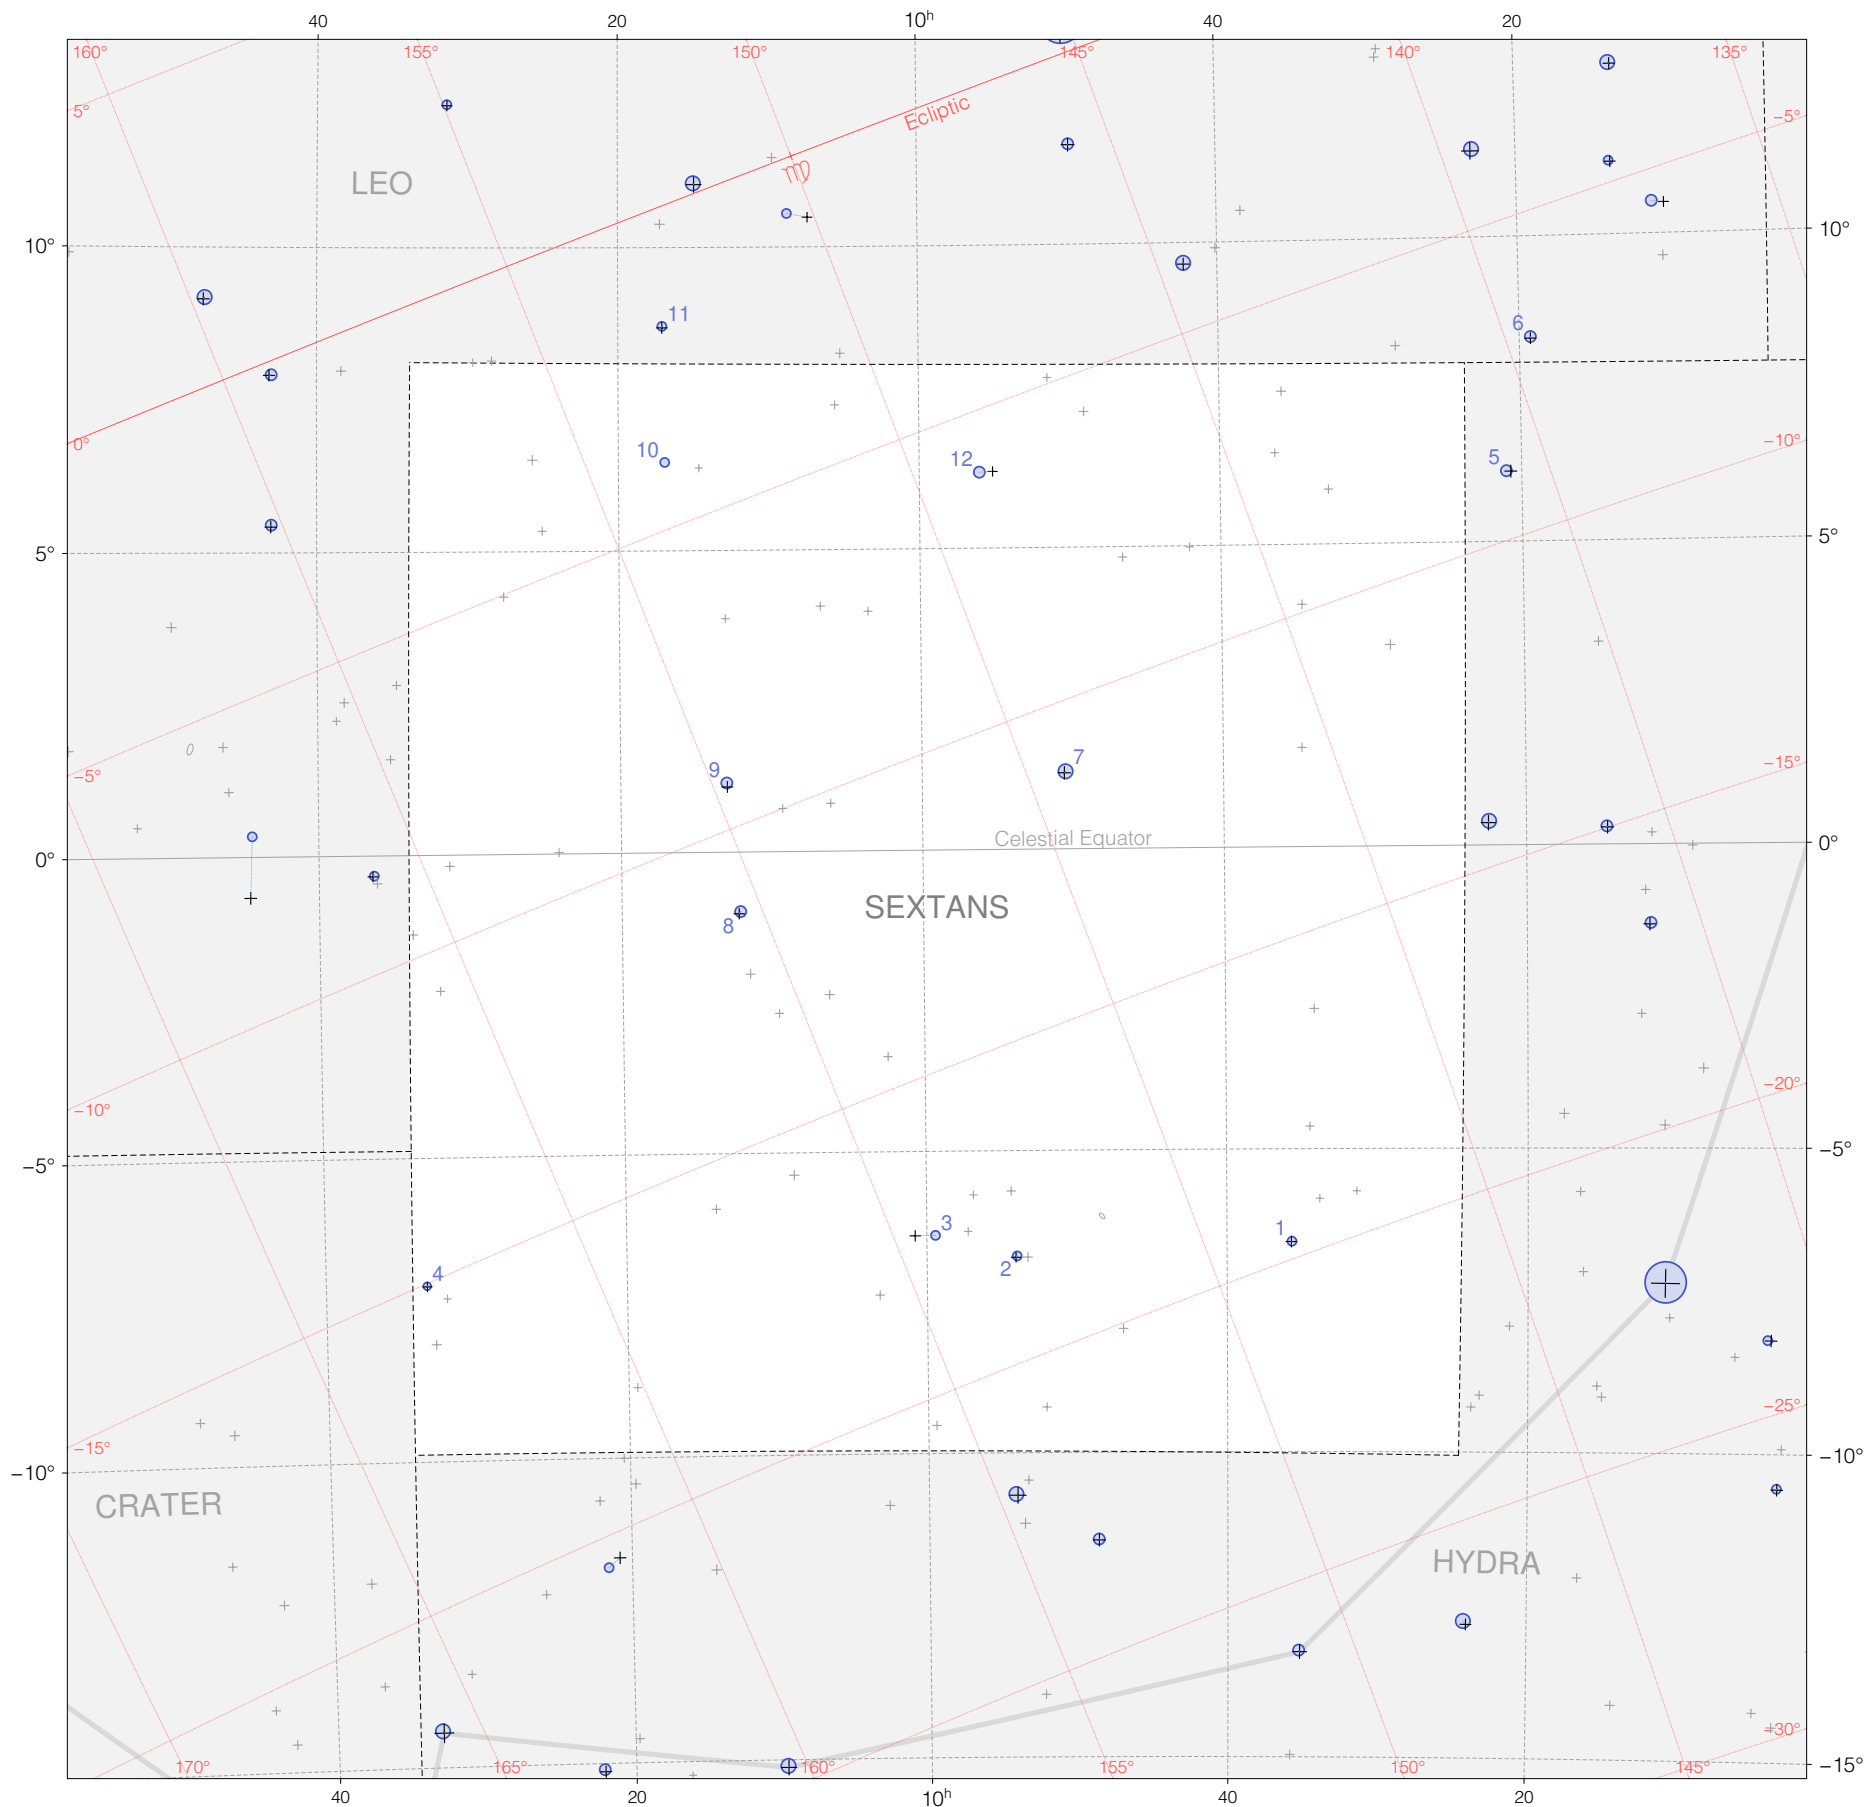

Hevelius Stars in Sextans

Magnitudes:  1 2 3 4 5 6 7

Scale at center:  0° 2° 4°