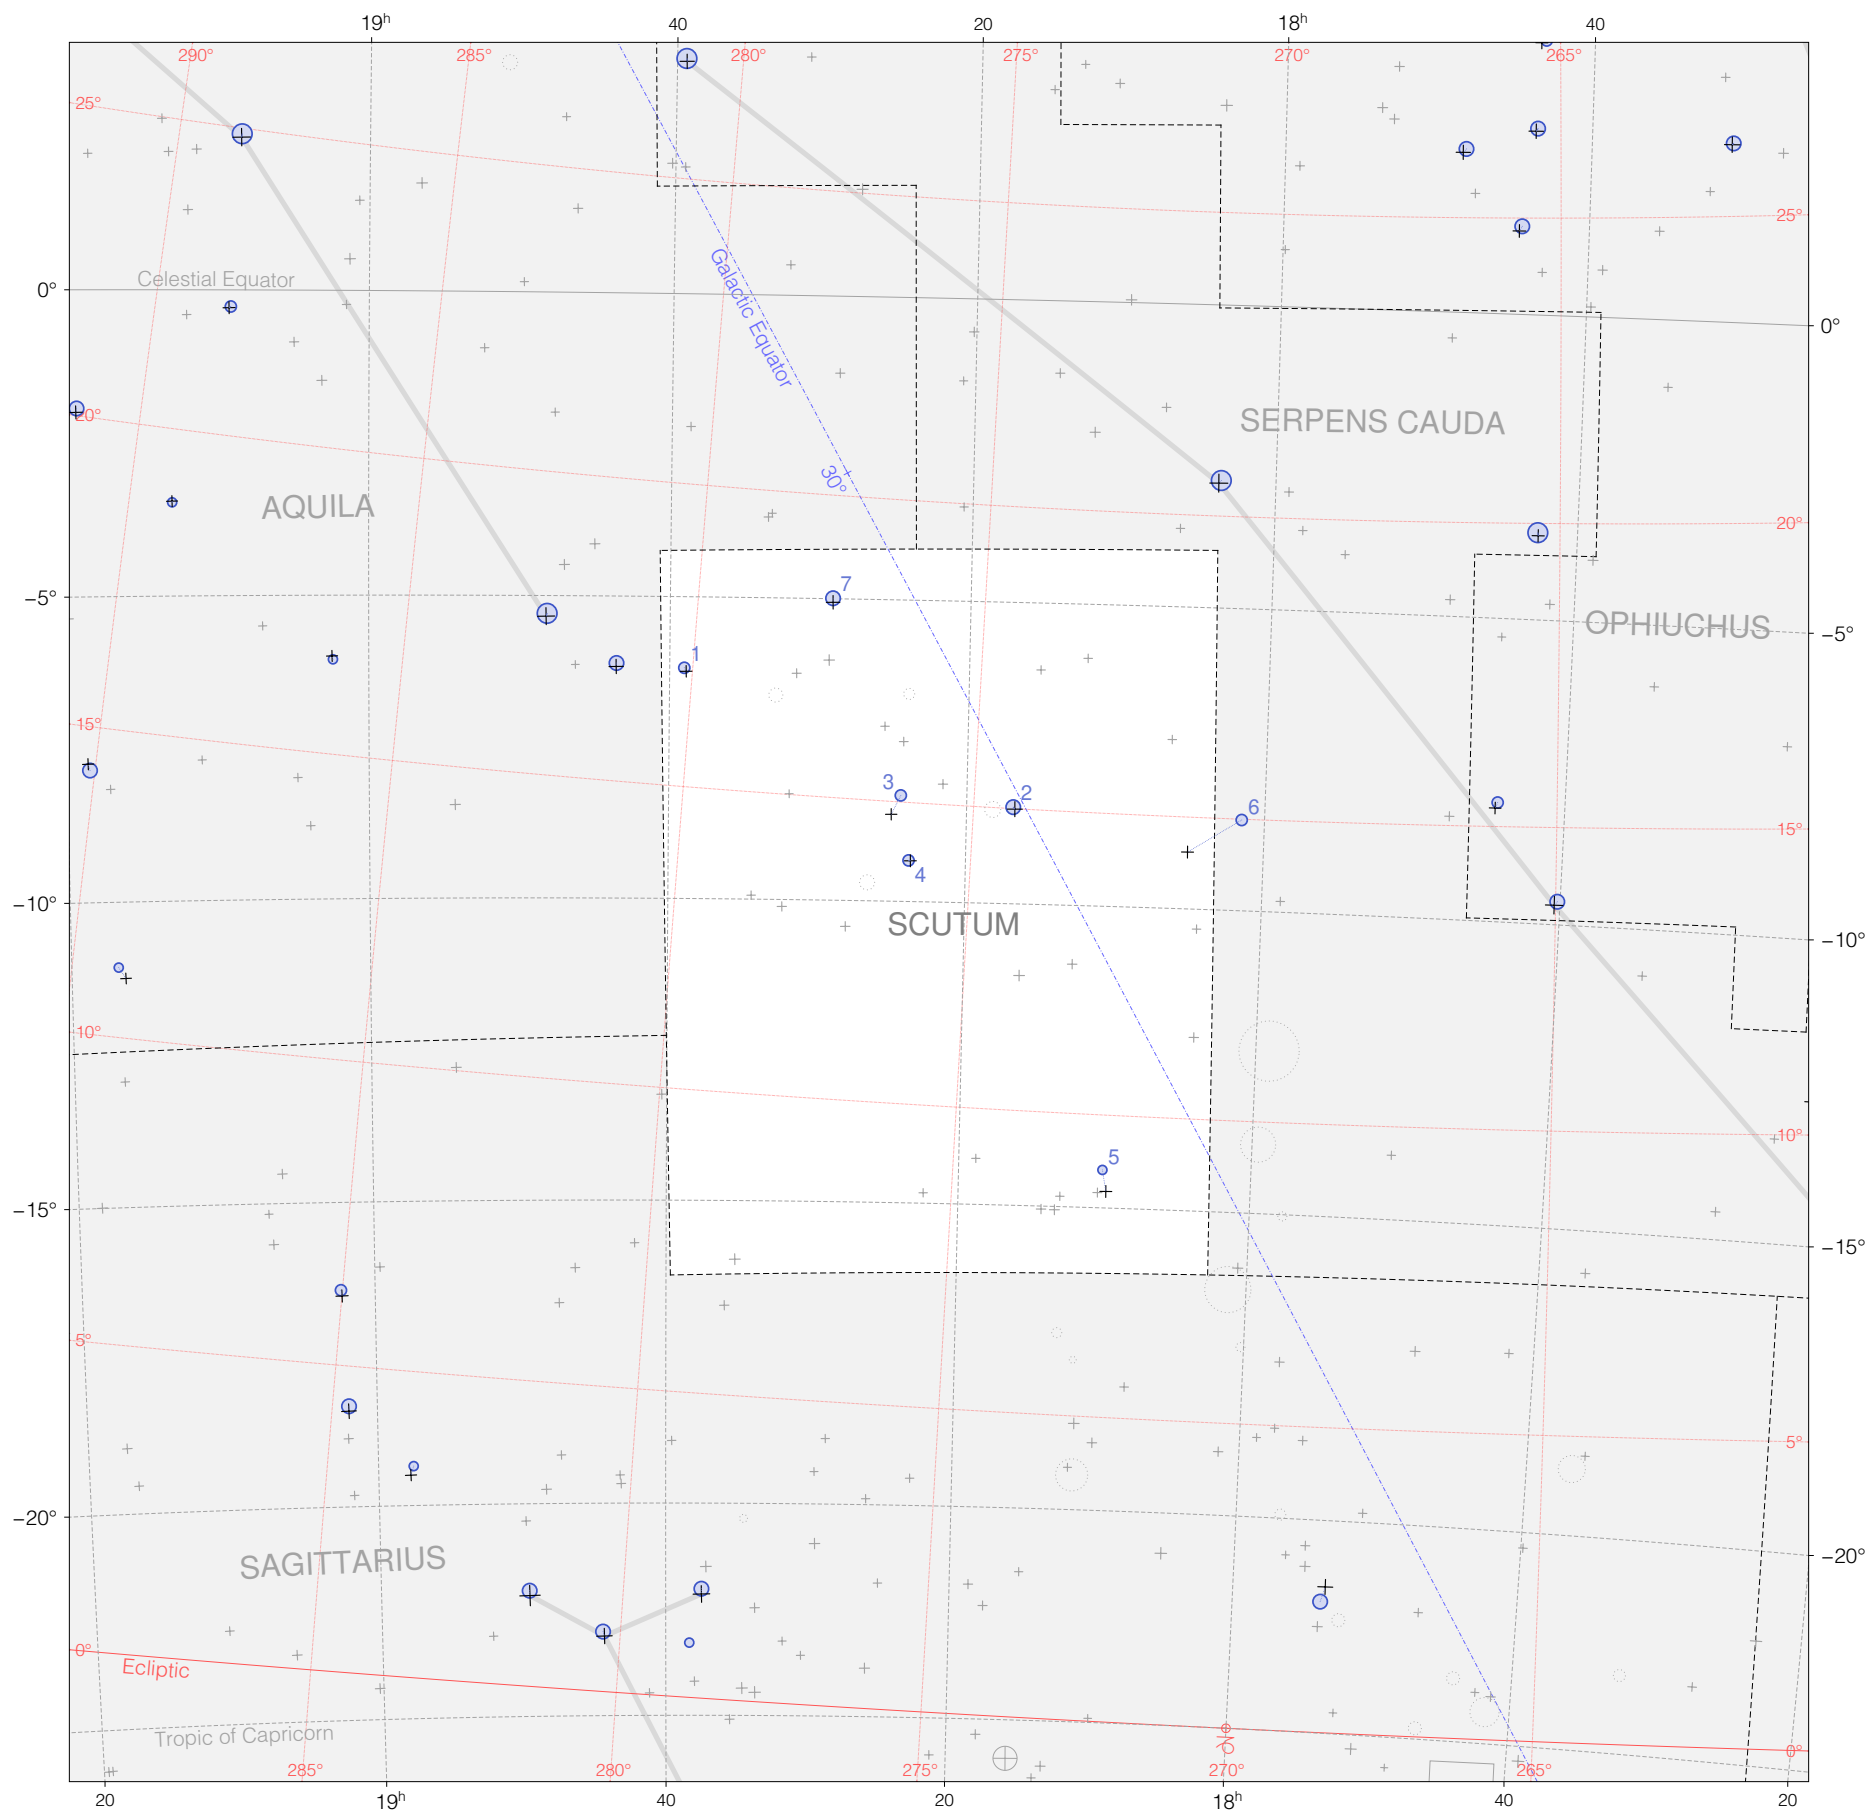

Hevelius Stars in Scutum

Magnitudes: 
1 2 3 4 5 6 7

Scale at center: 