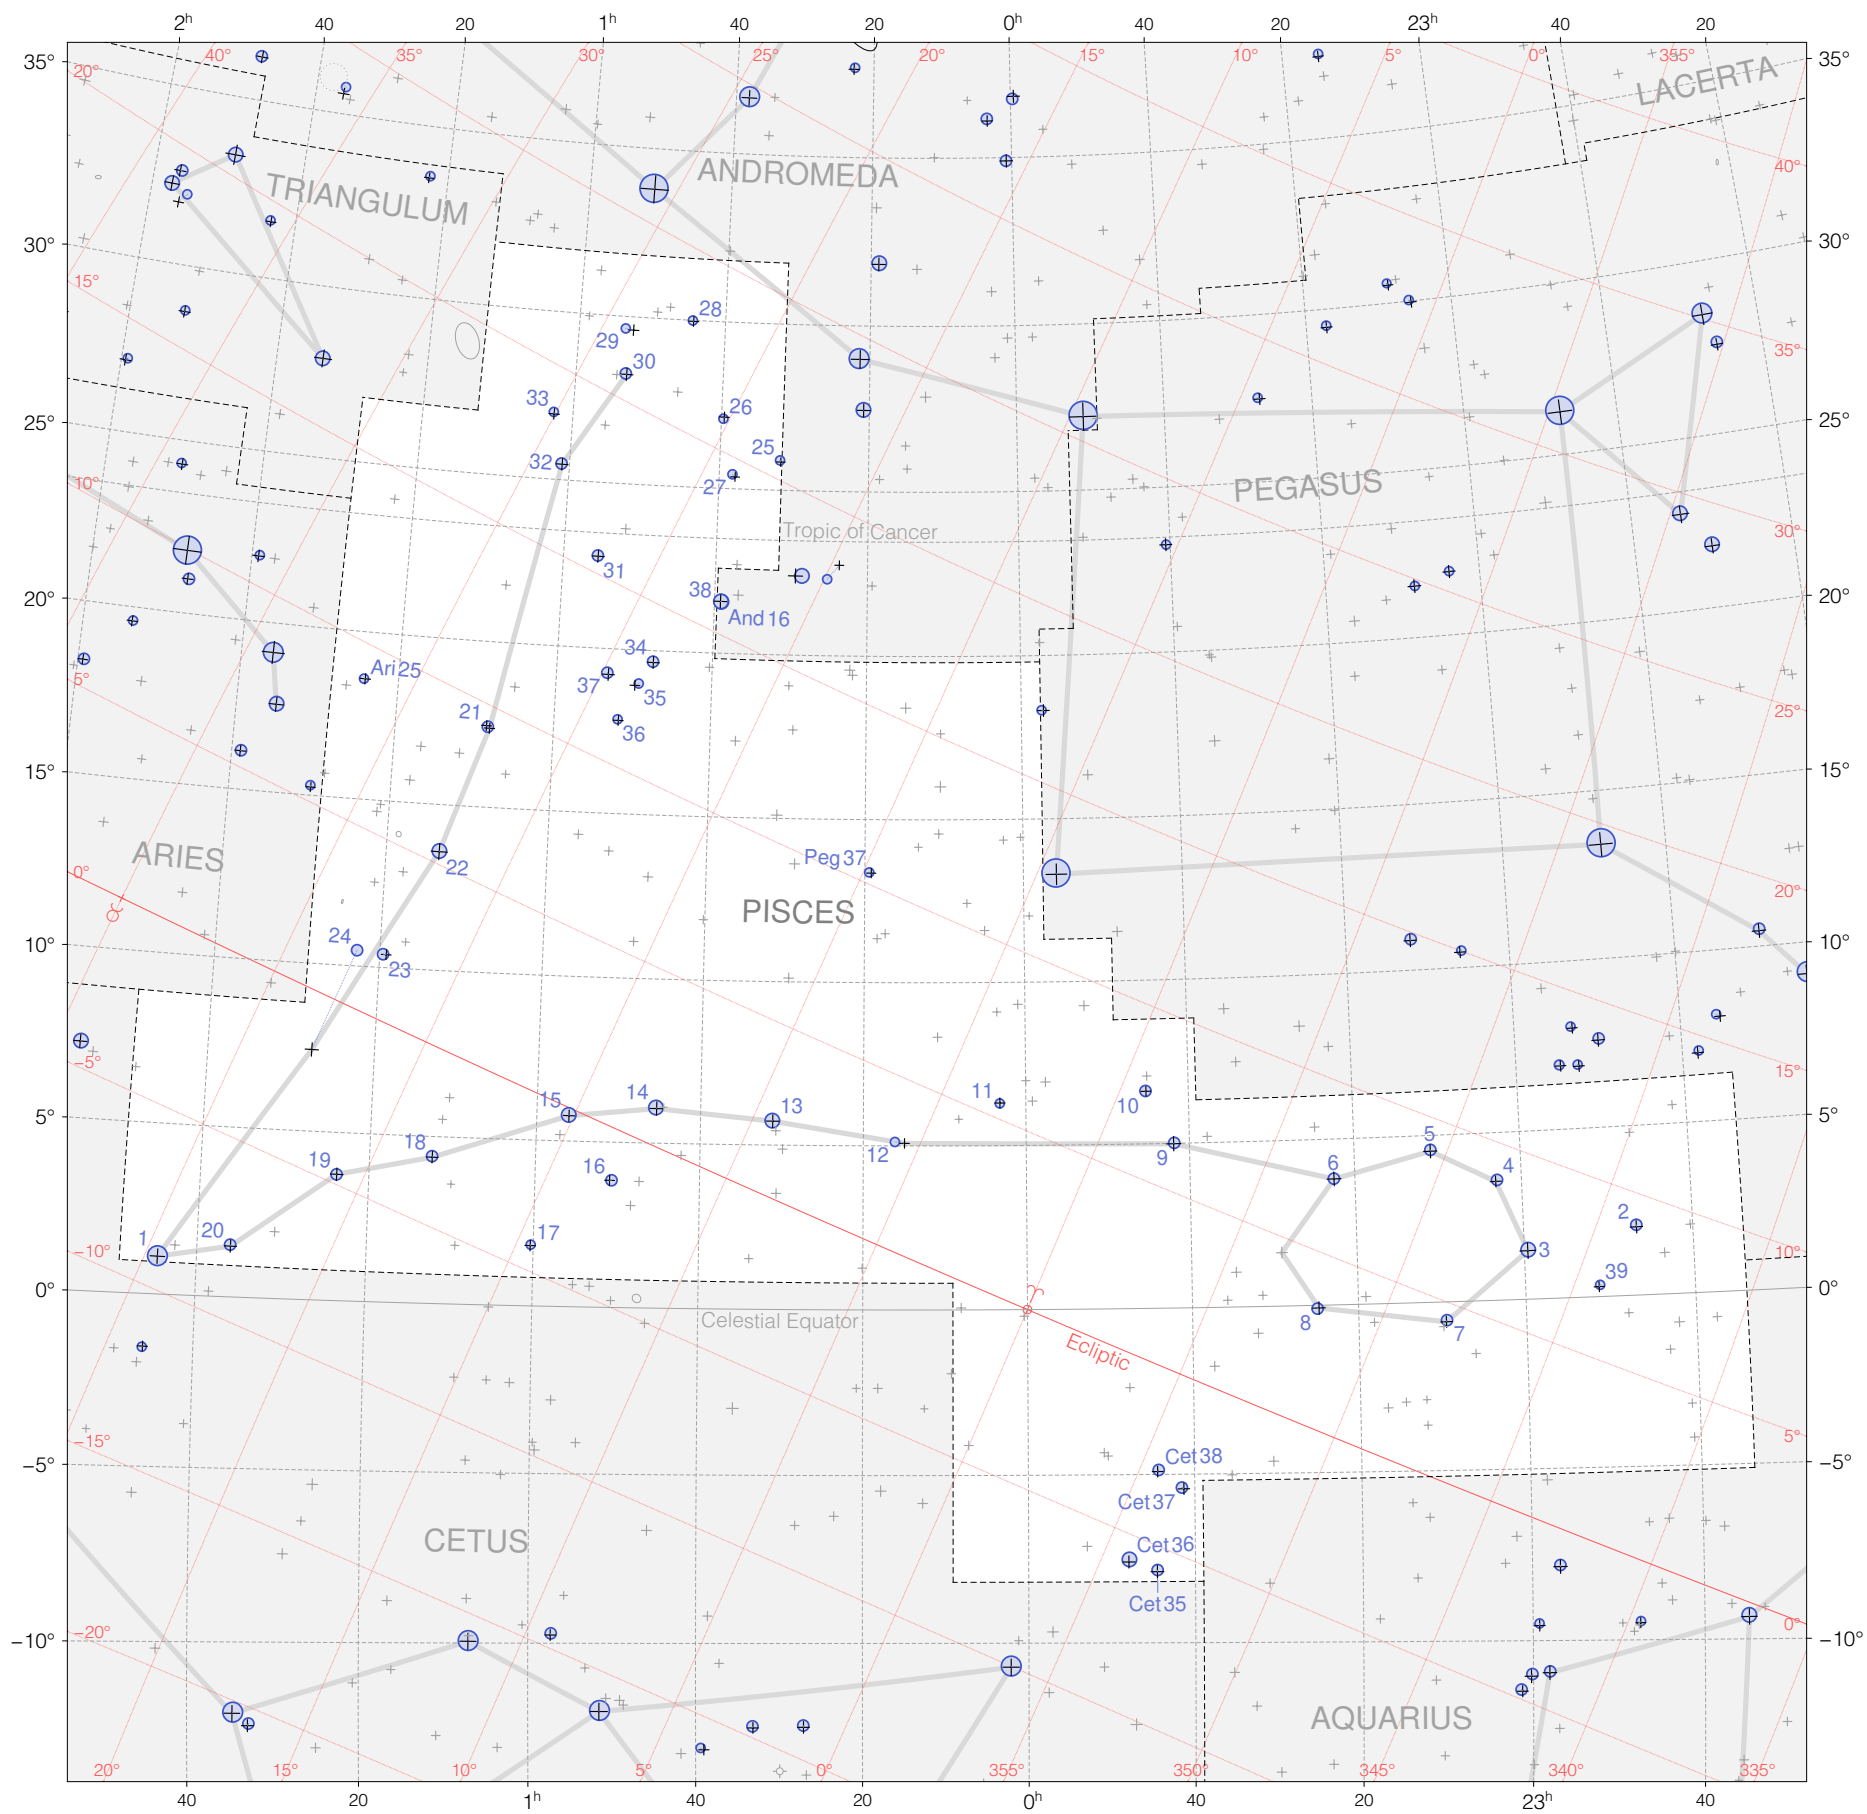

Hevelius Stars in Pisces

Magnitudes: 
1 2 3 4 5 6 7

Scale at center:  0° 2° 4°