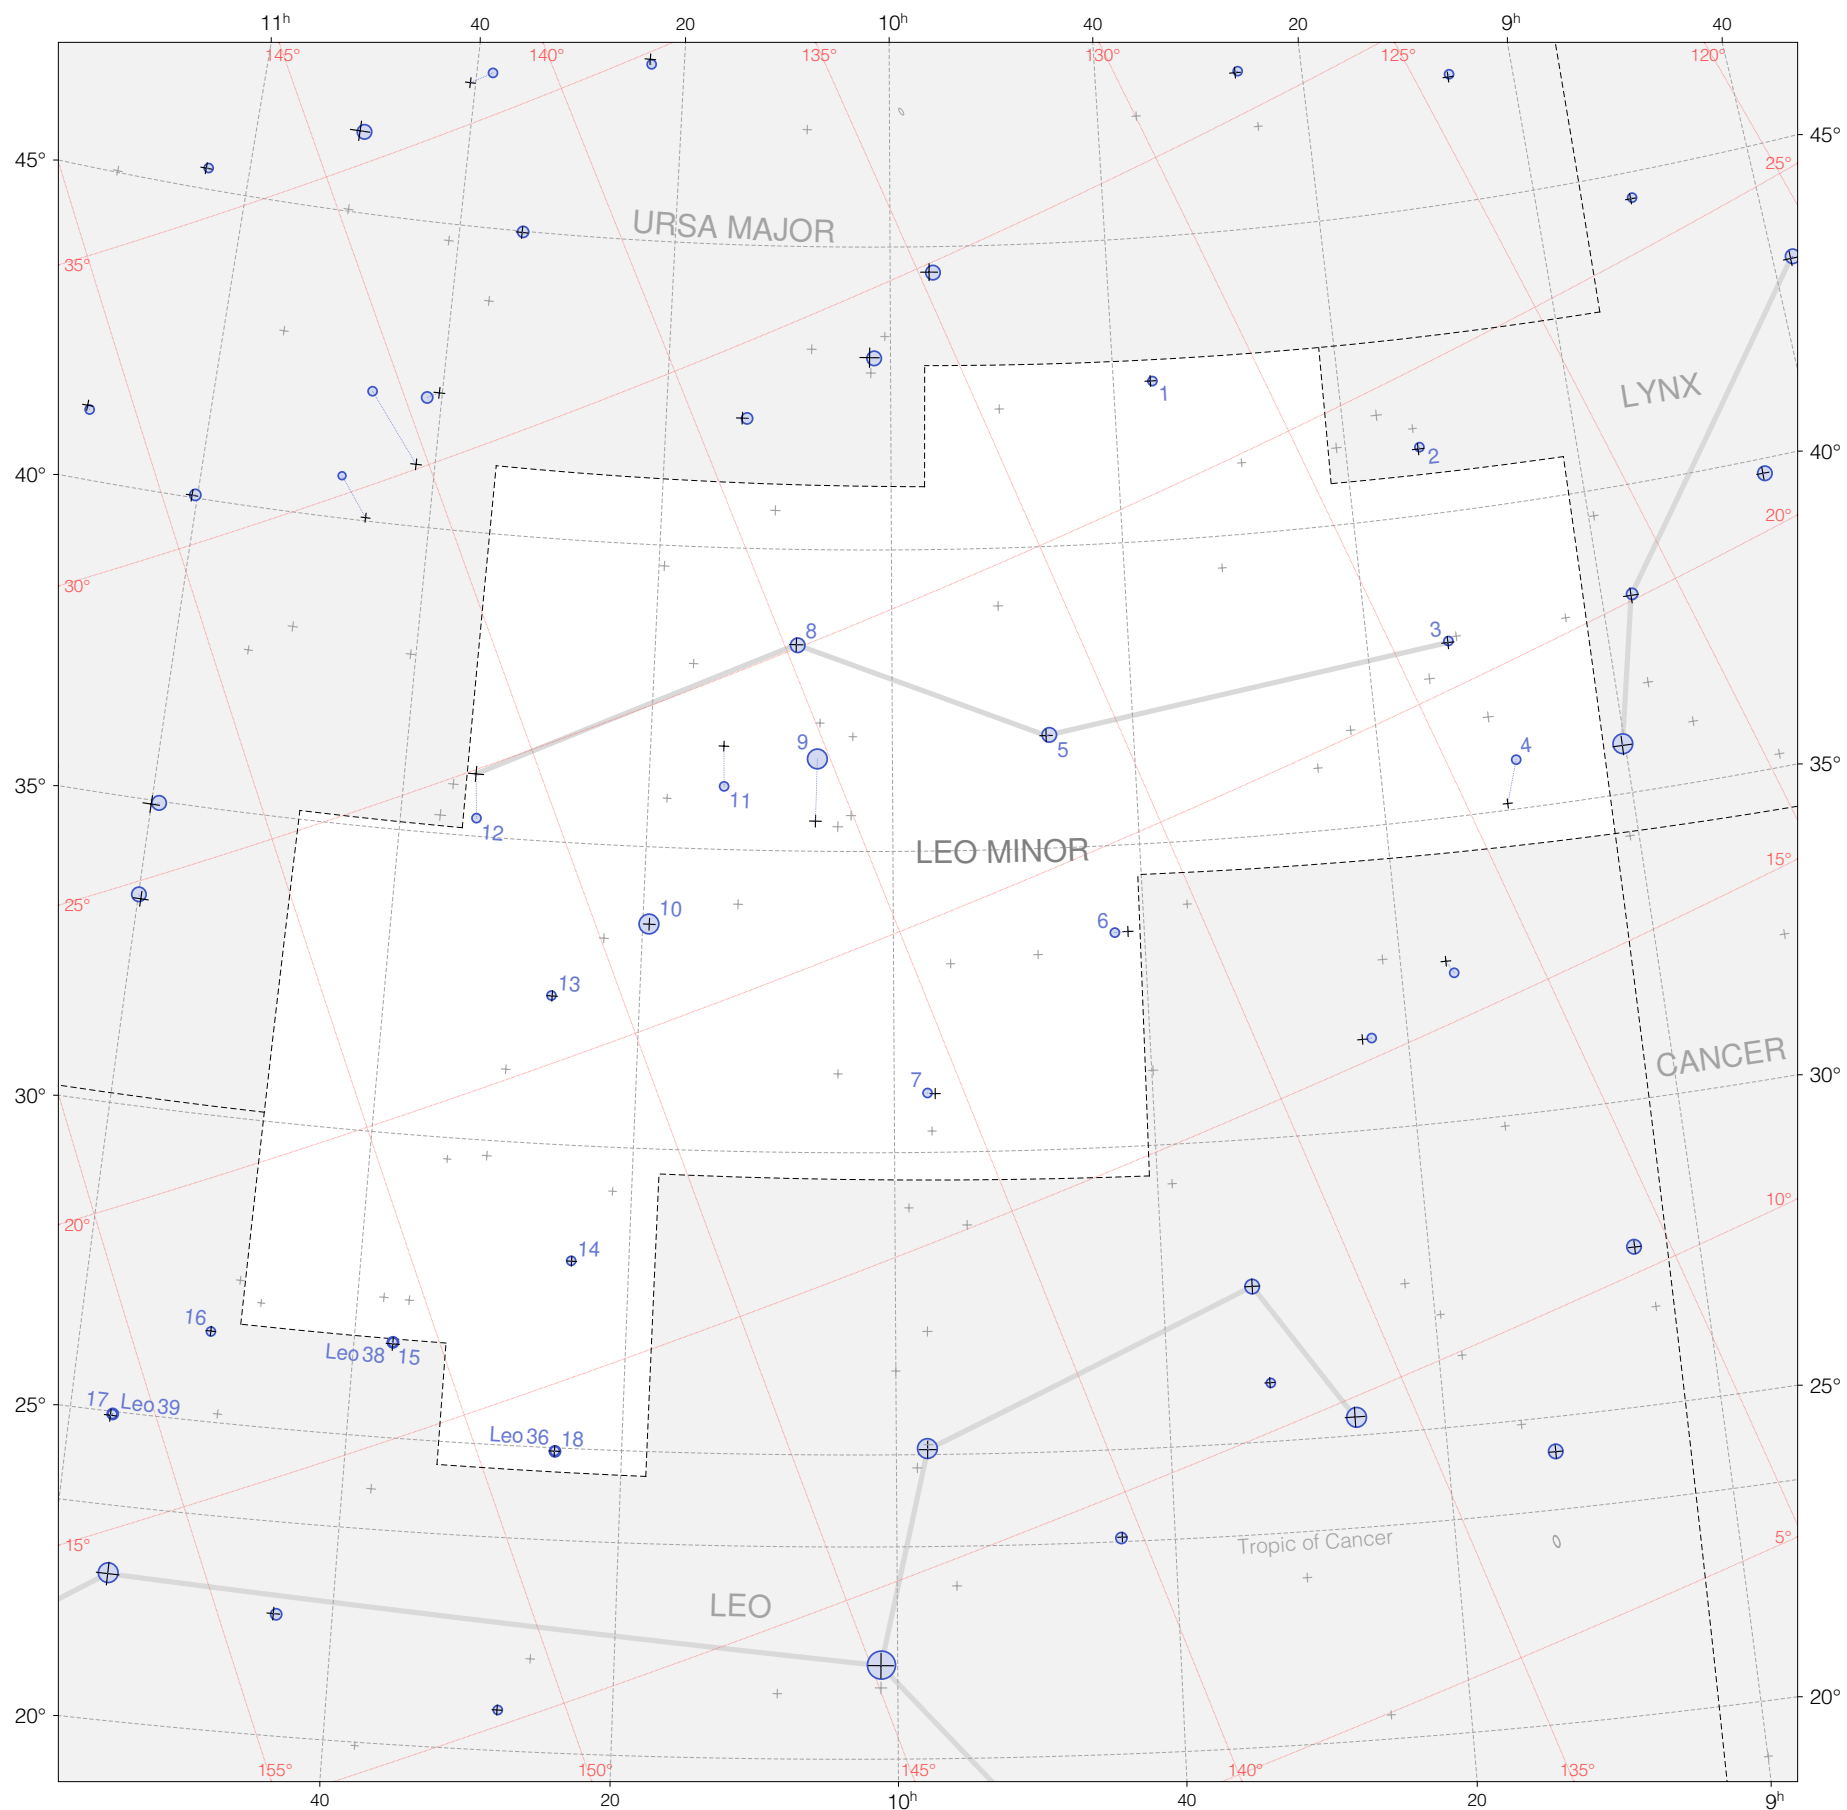

# Hevelius Stars in Leo Minor

Magnitudes:   
1 2 3 4 5 6 7

Scale at center:  0° 2° 4°