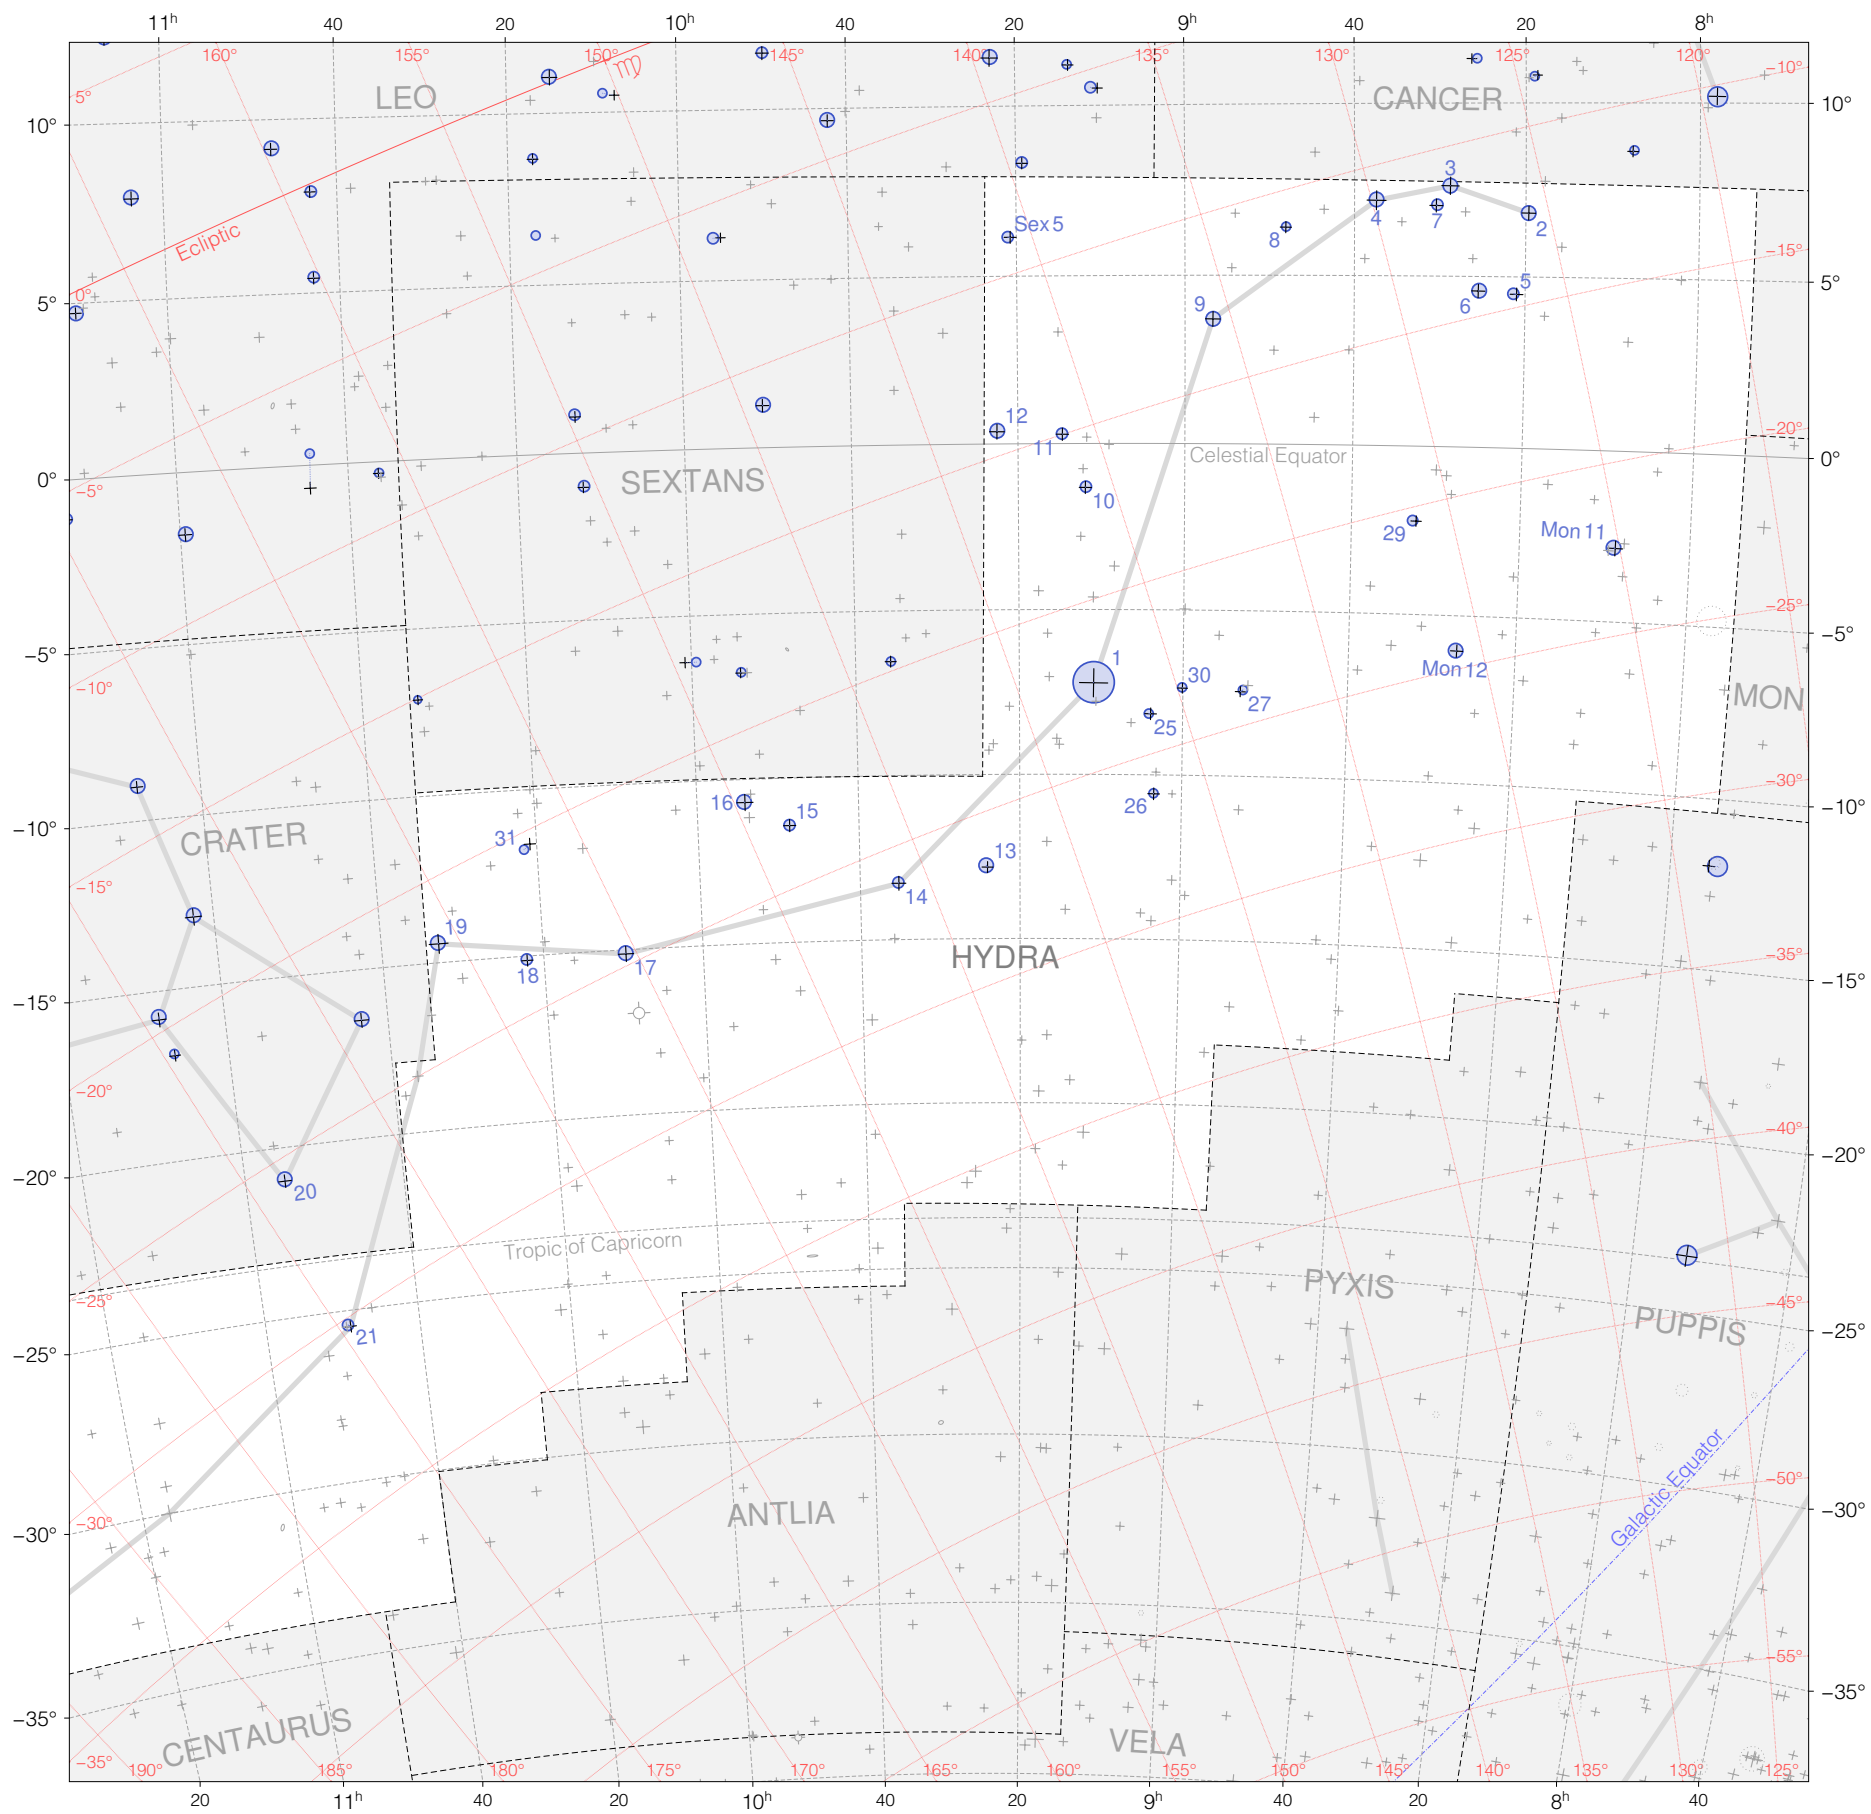

# Hevelius Stars in Hydra (west)

Magnitudes:  1 2 3 4 5 6 7

Scale at center:  0° 2° 4°