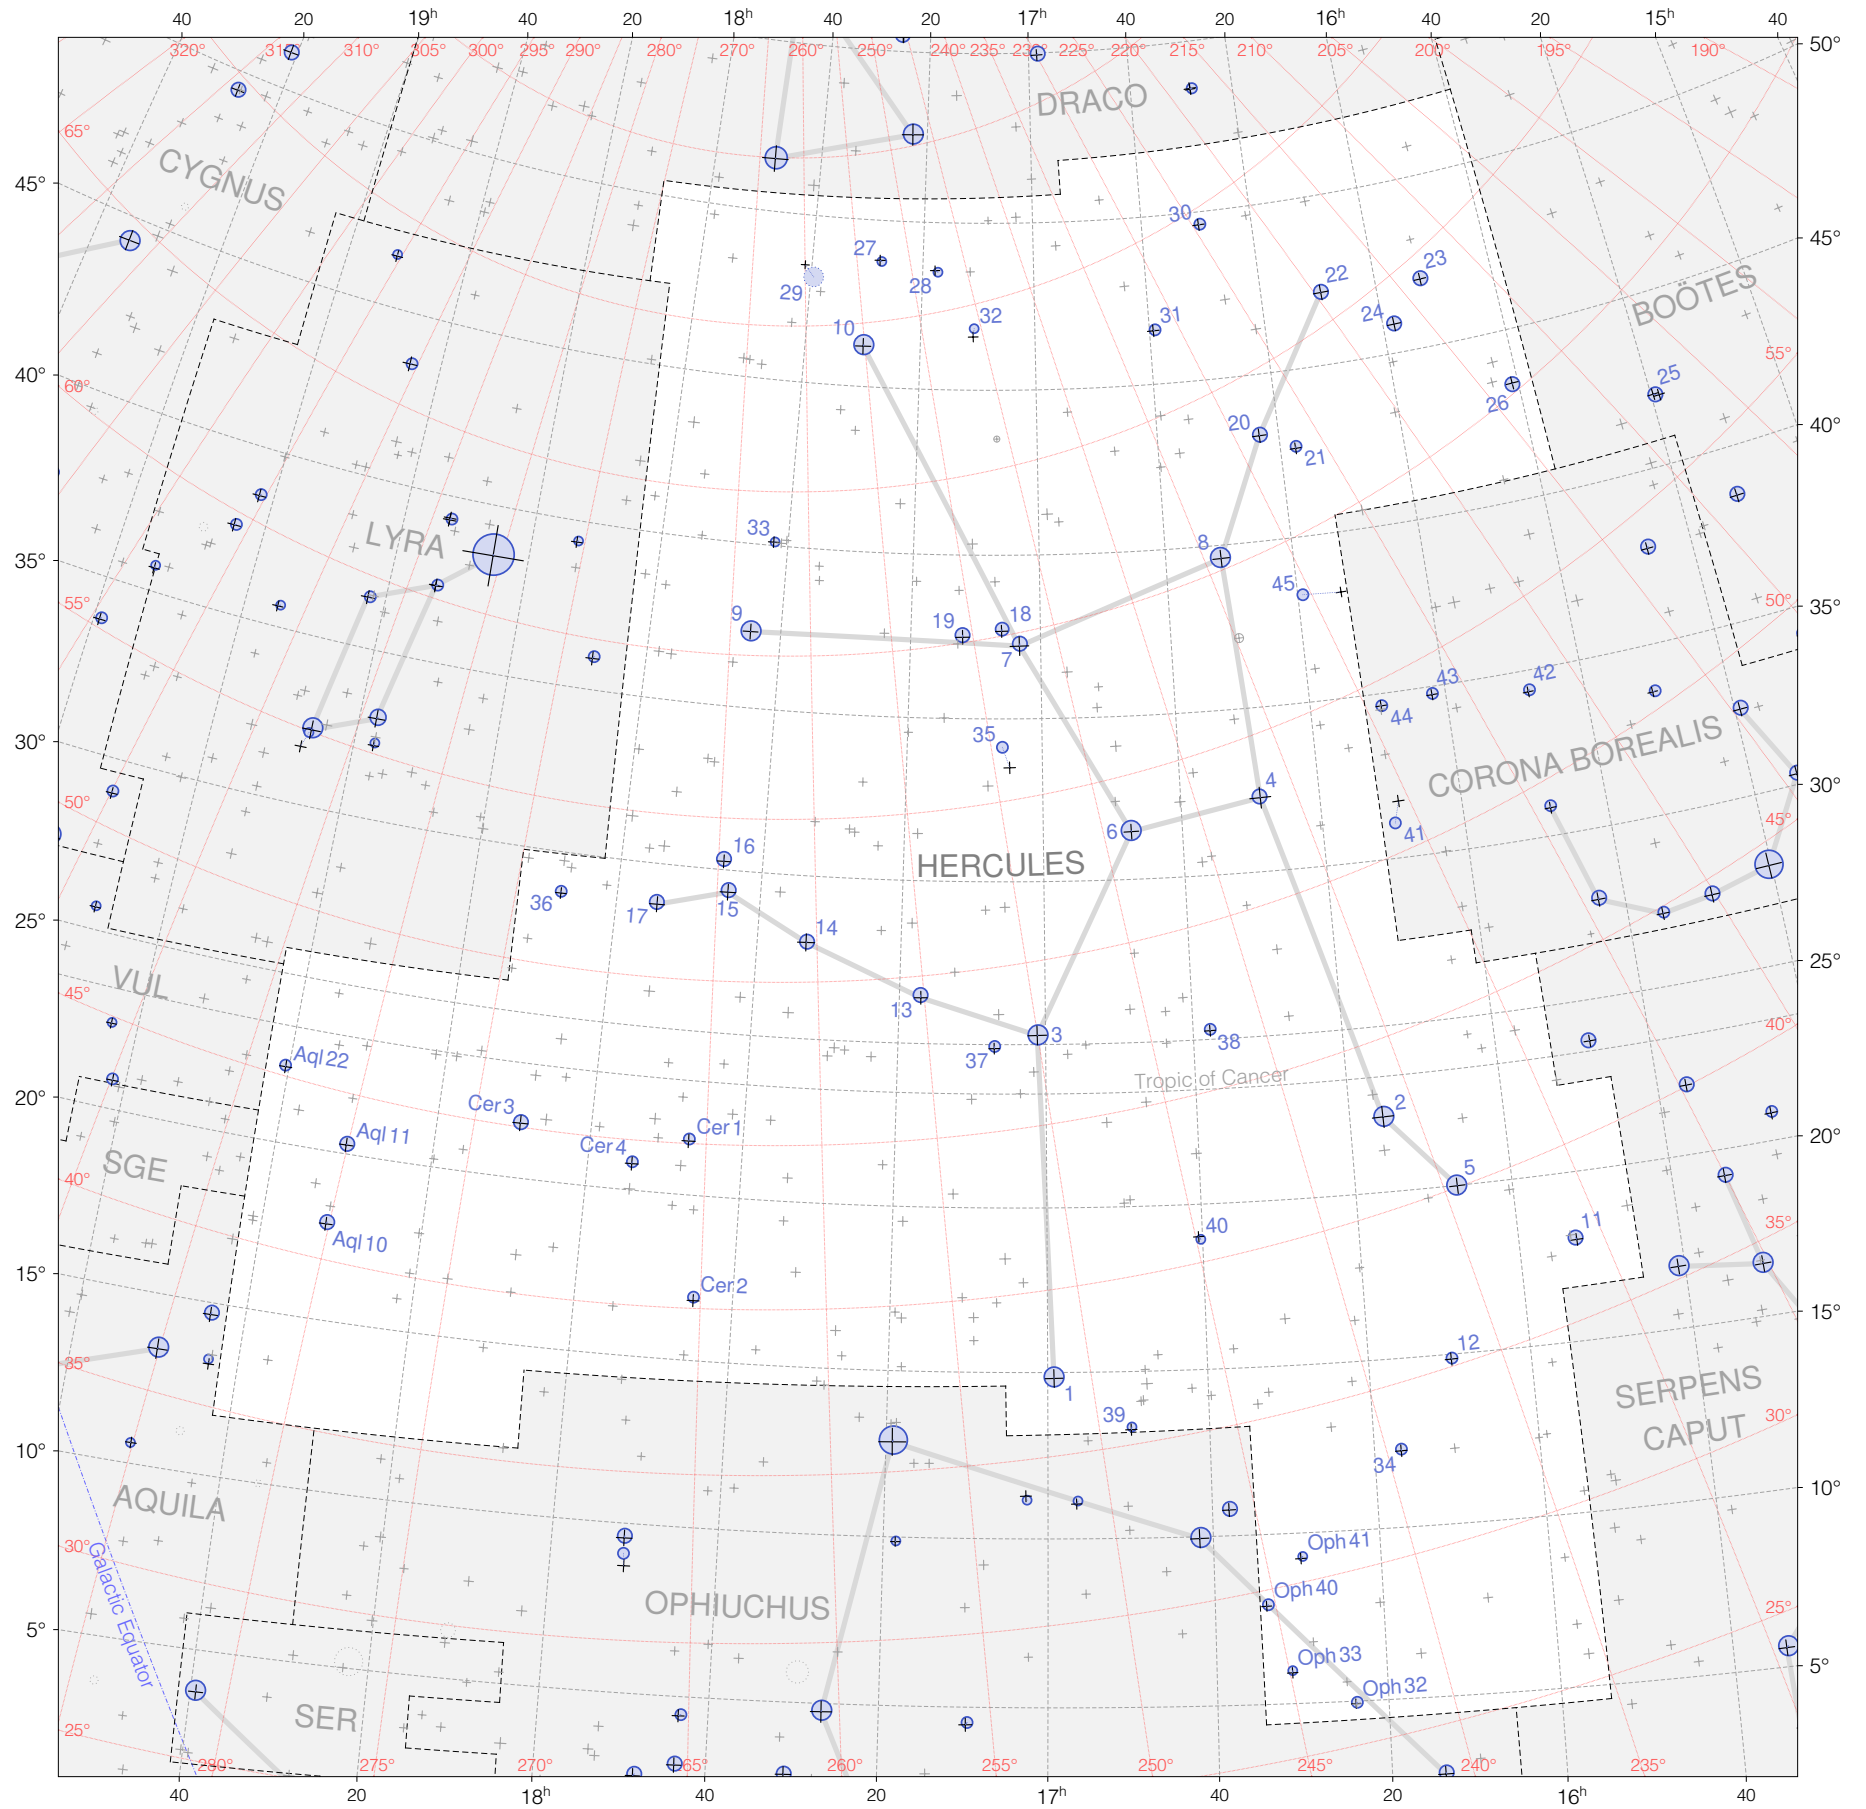

Hevelius Stars in Hercules and Cerberus

Magnitudes: 
1 2 3 4 5 6 7

Scale at center:  0° 2° 4°