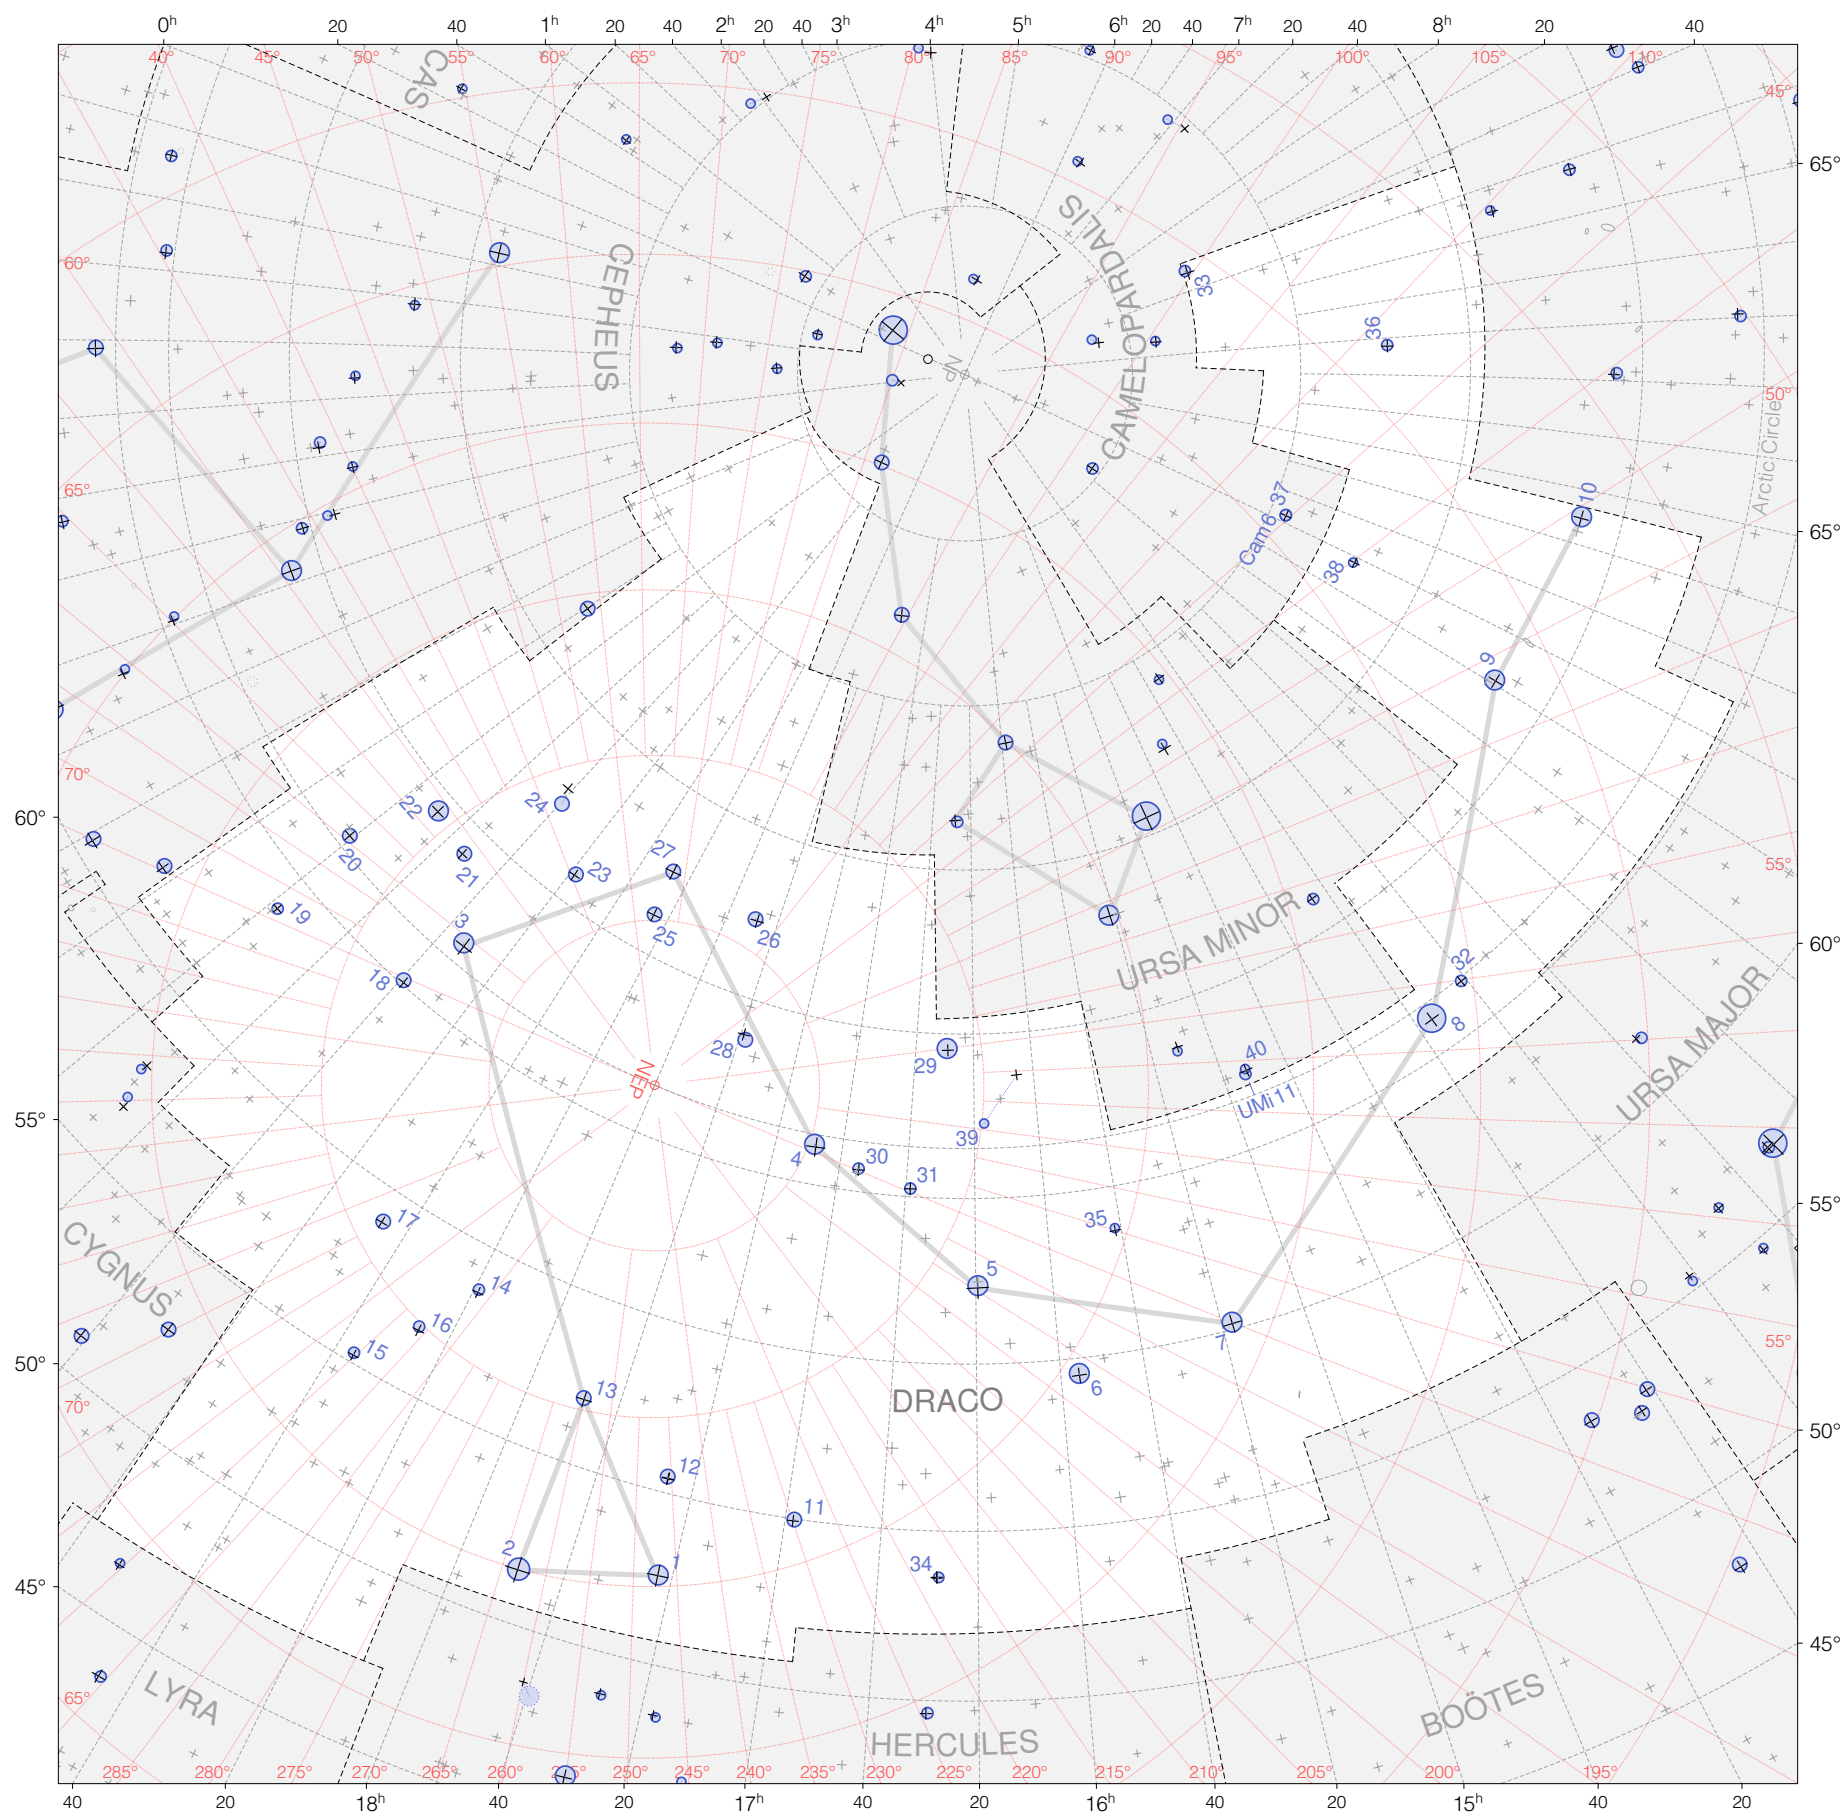

Hevelius Stars in Draco

Magnitudes: 
1 2 3 4 5 6 7

Scale at center:  0° 2° 4°