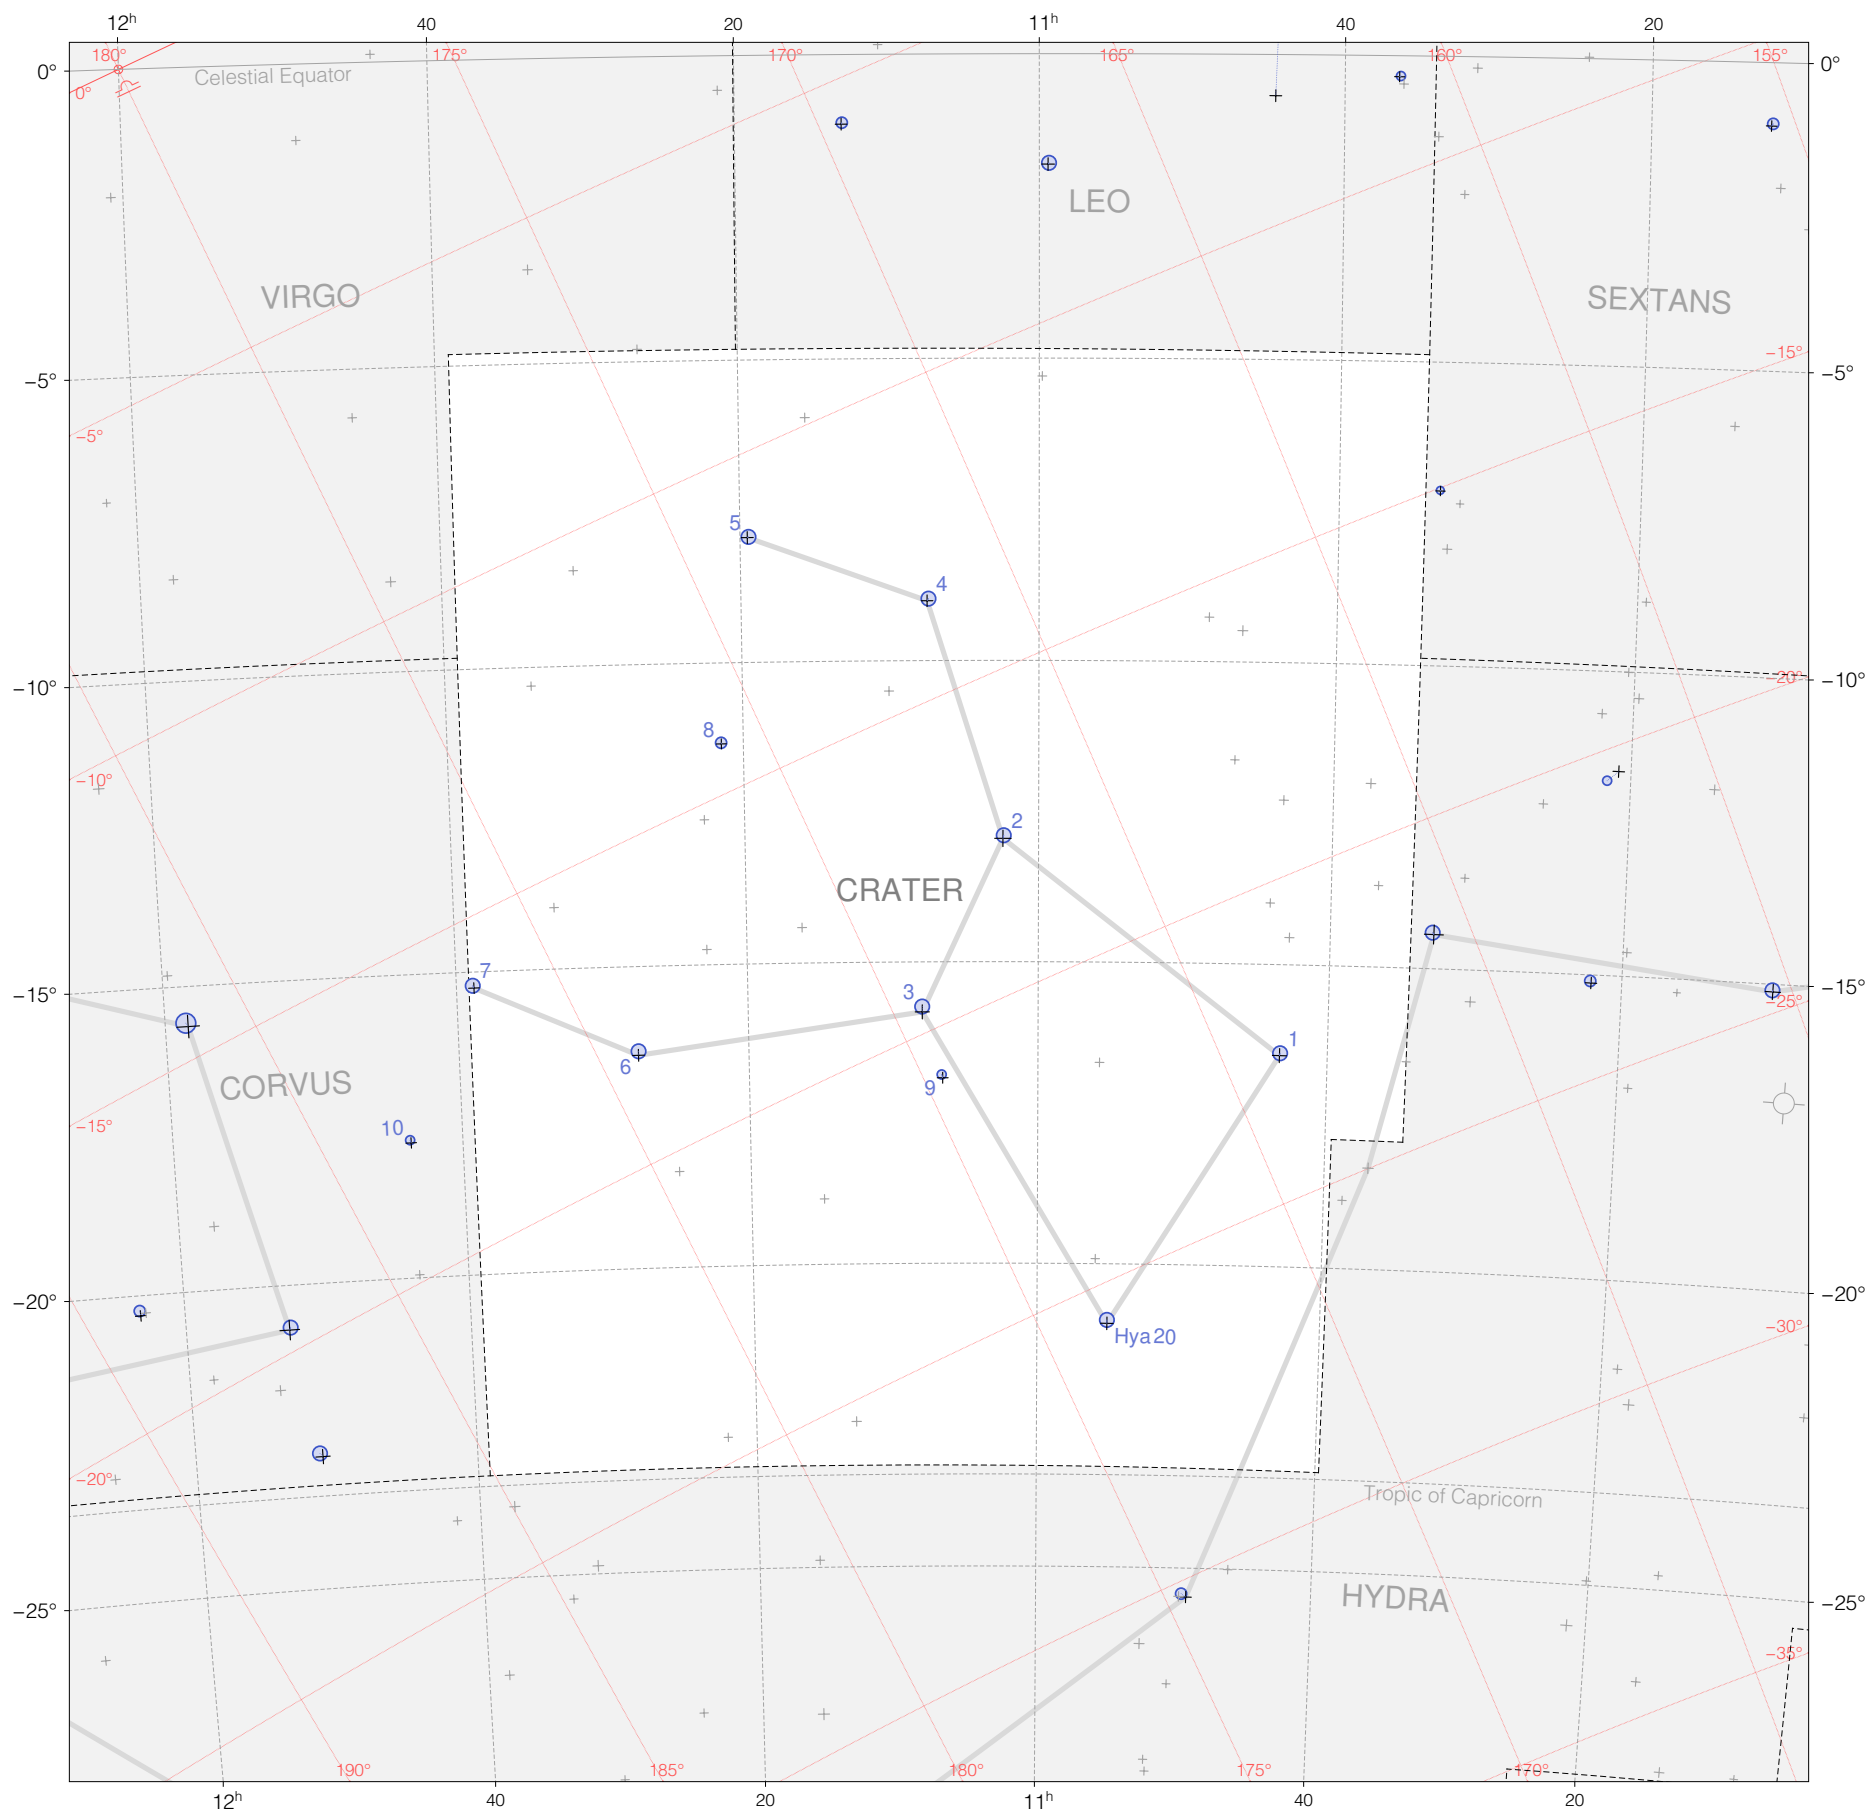

# Hevelius Stars in Crater

Magnitudes: 1 2 3 4 5 6 7

Scale at center: 0° 2° 4°