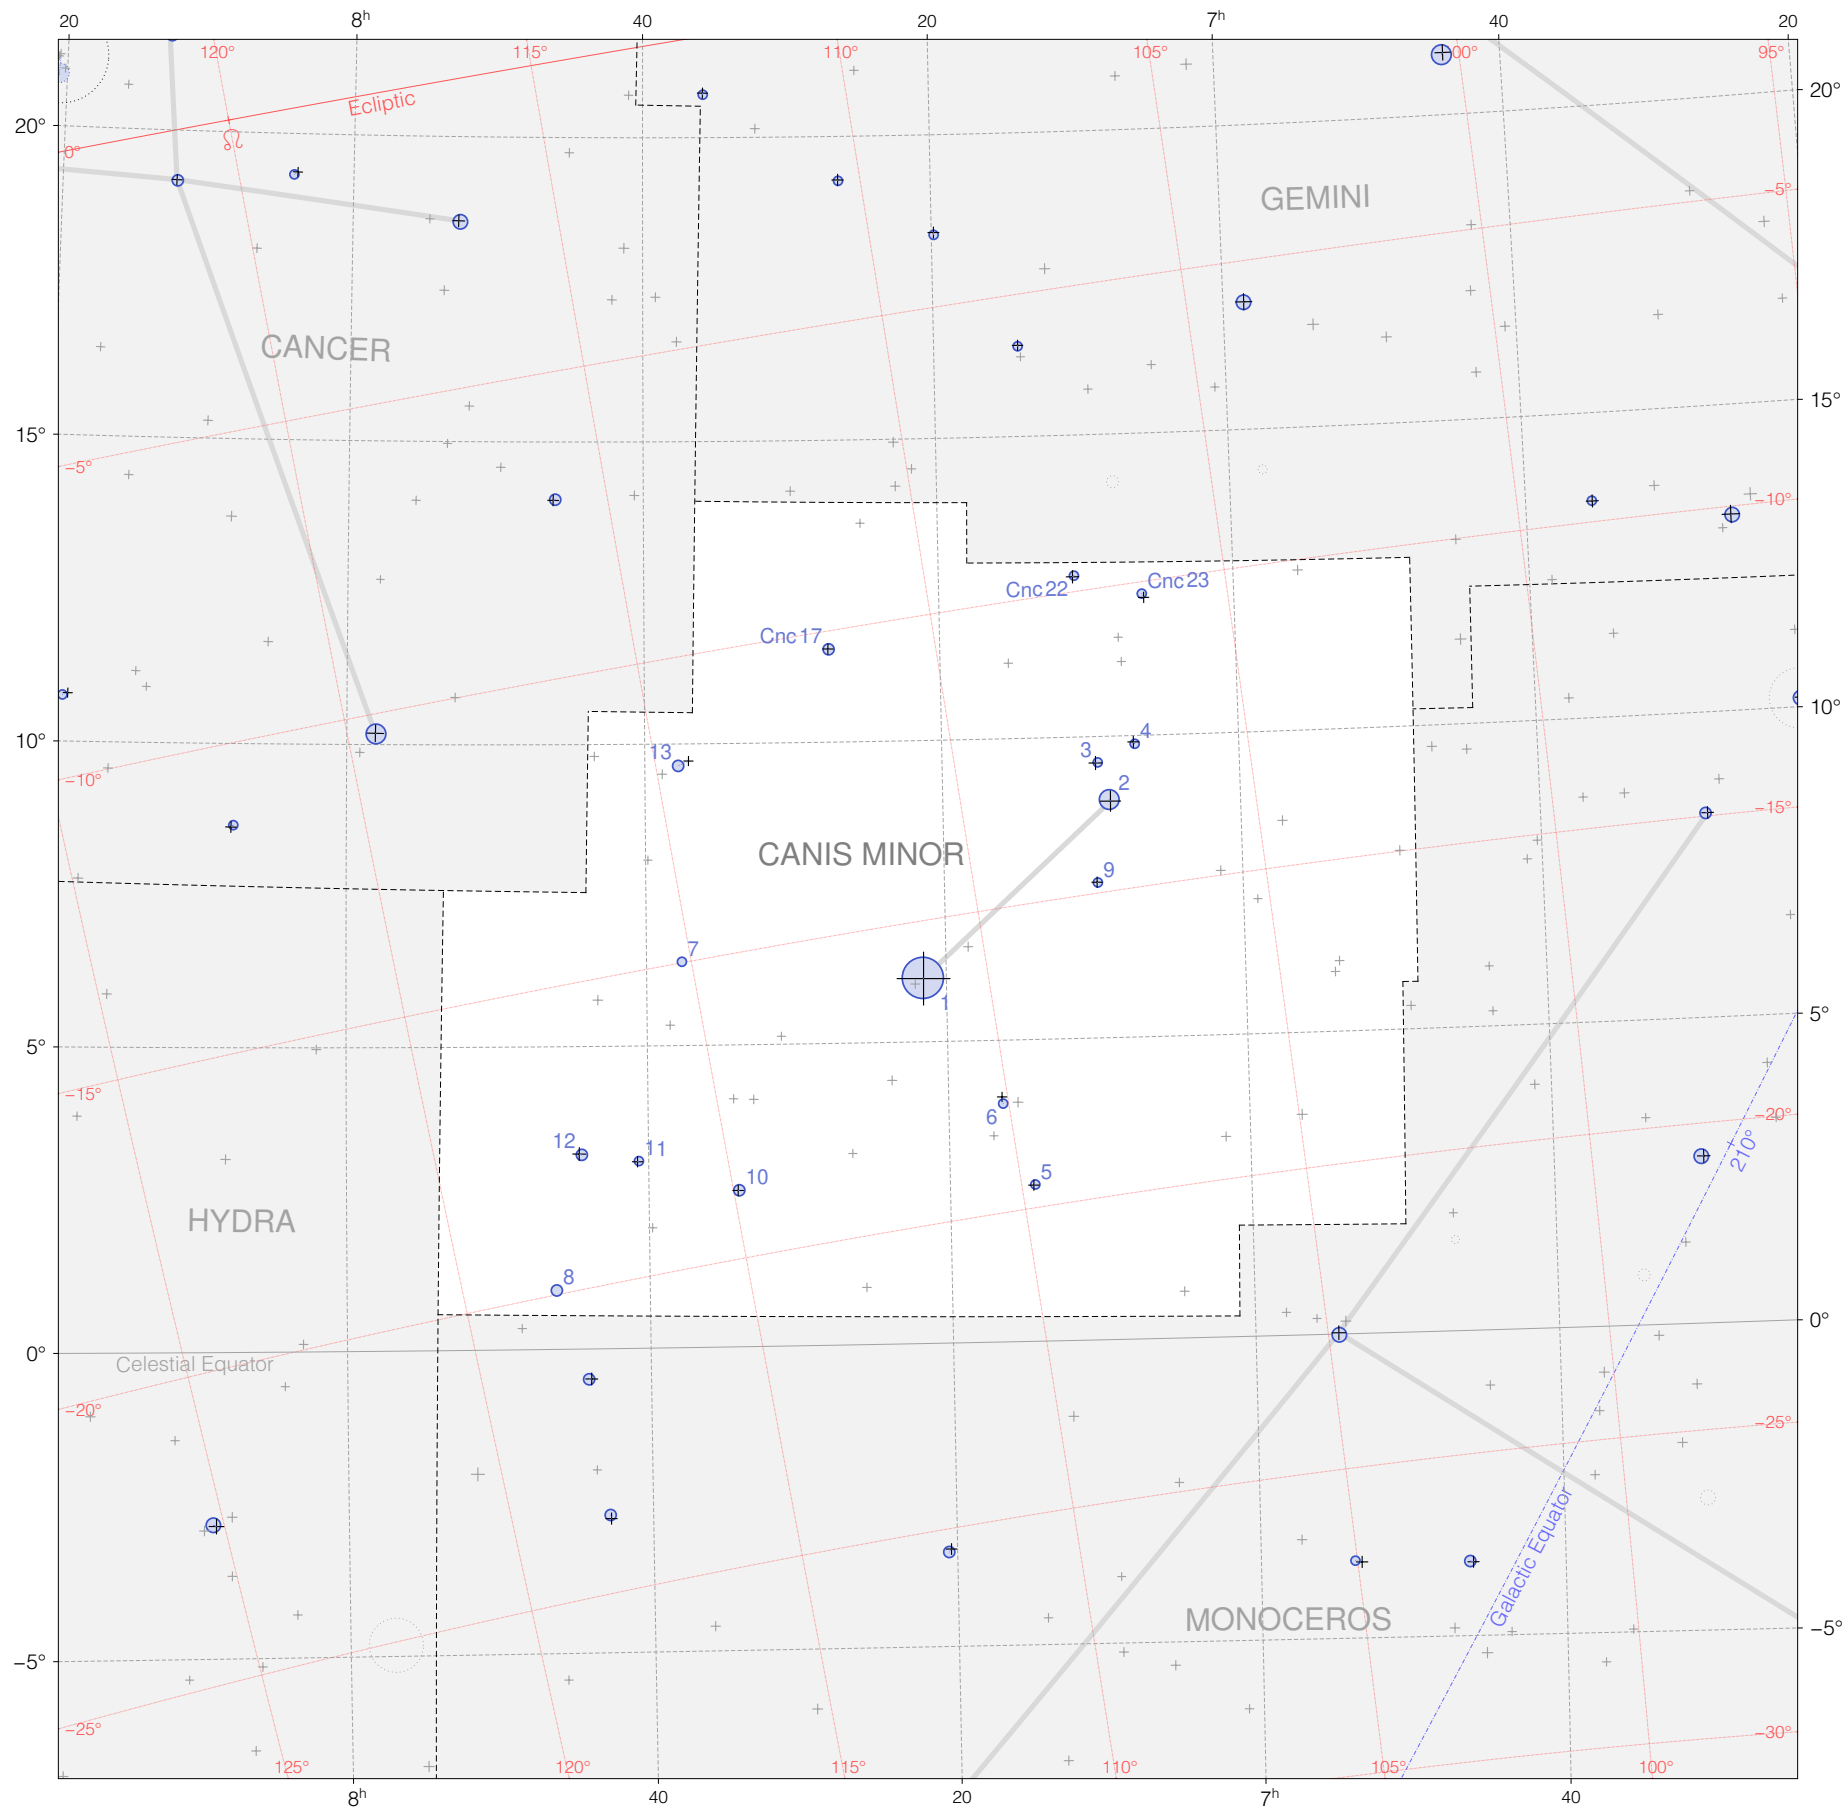

# Hevelius Stars in Canis Minor

Magnitudes: 1 2 3 4 5 6 7

Scale at center: 0° 2° 4°