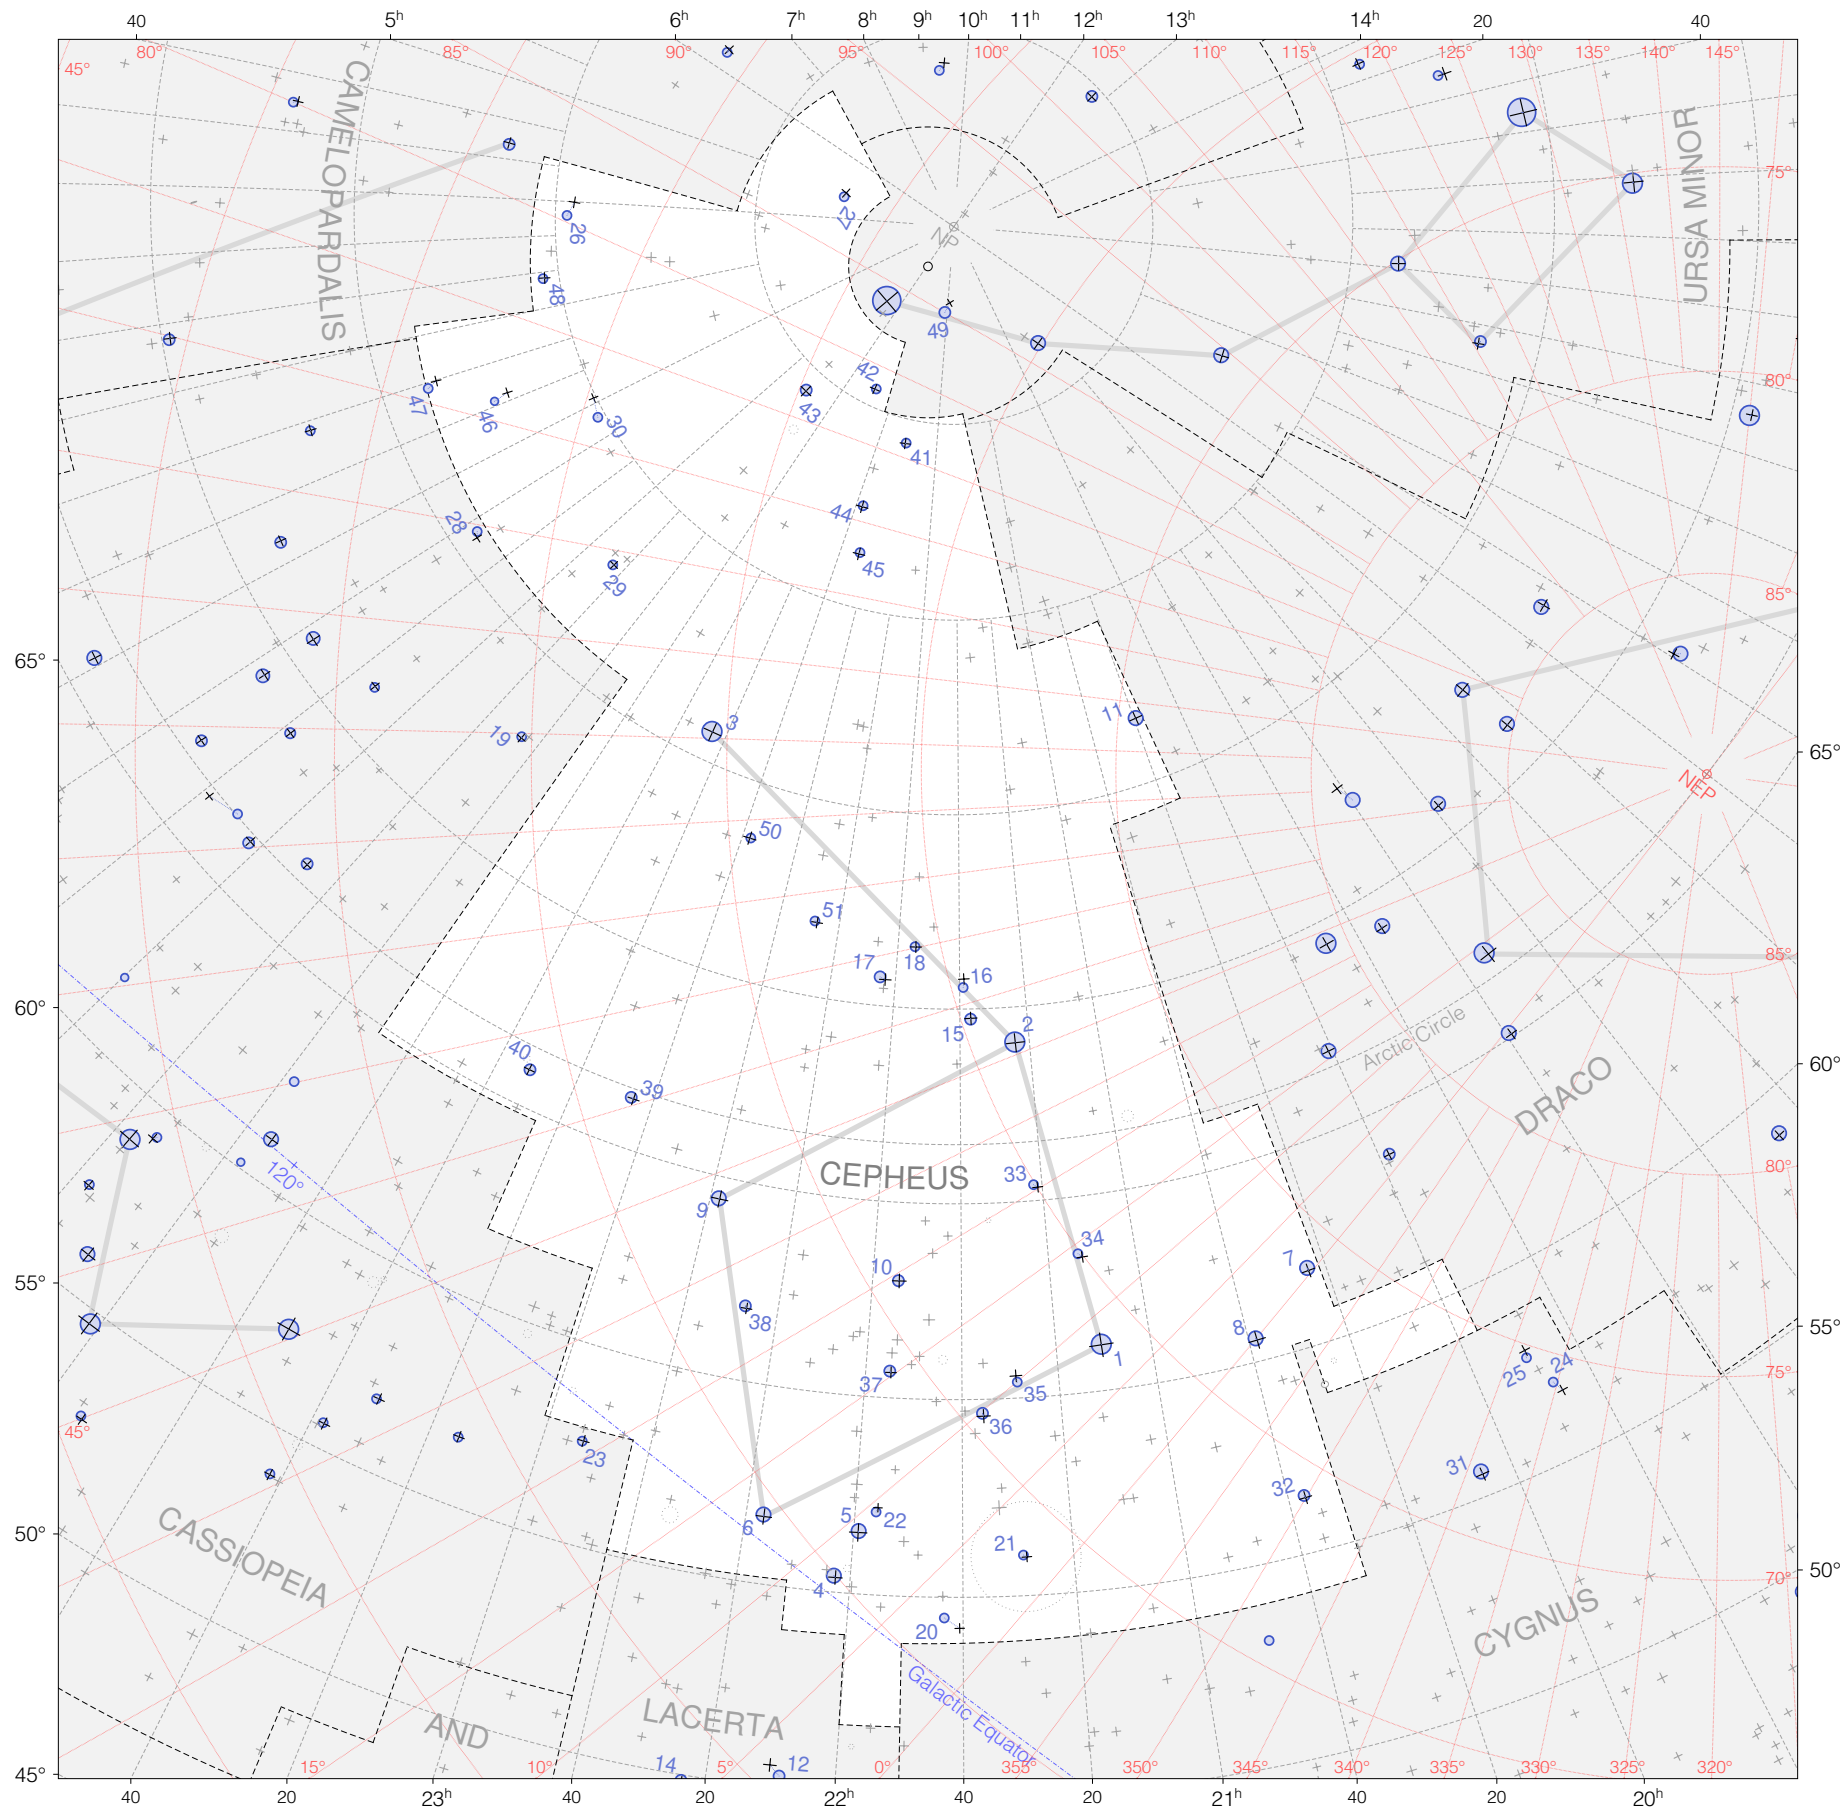

Hevelius Stars in Cepheus

Magnitudes: 
1 2 3 4 5 6 7

Scale at center: 0° 2° 4° 