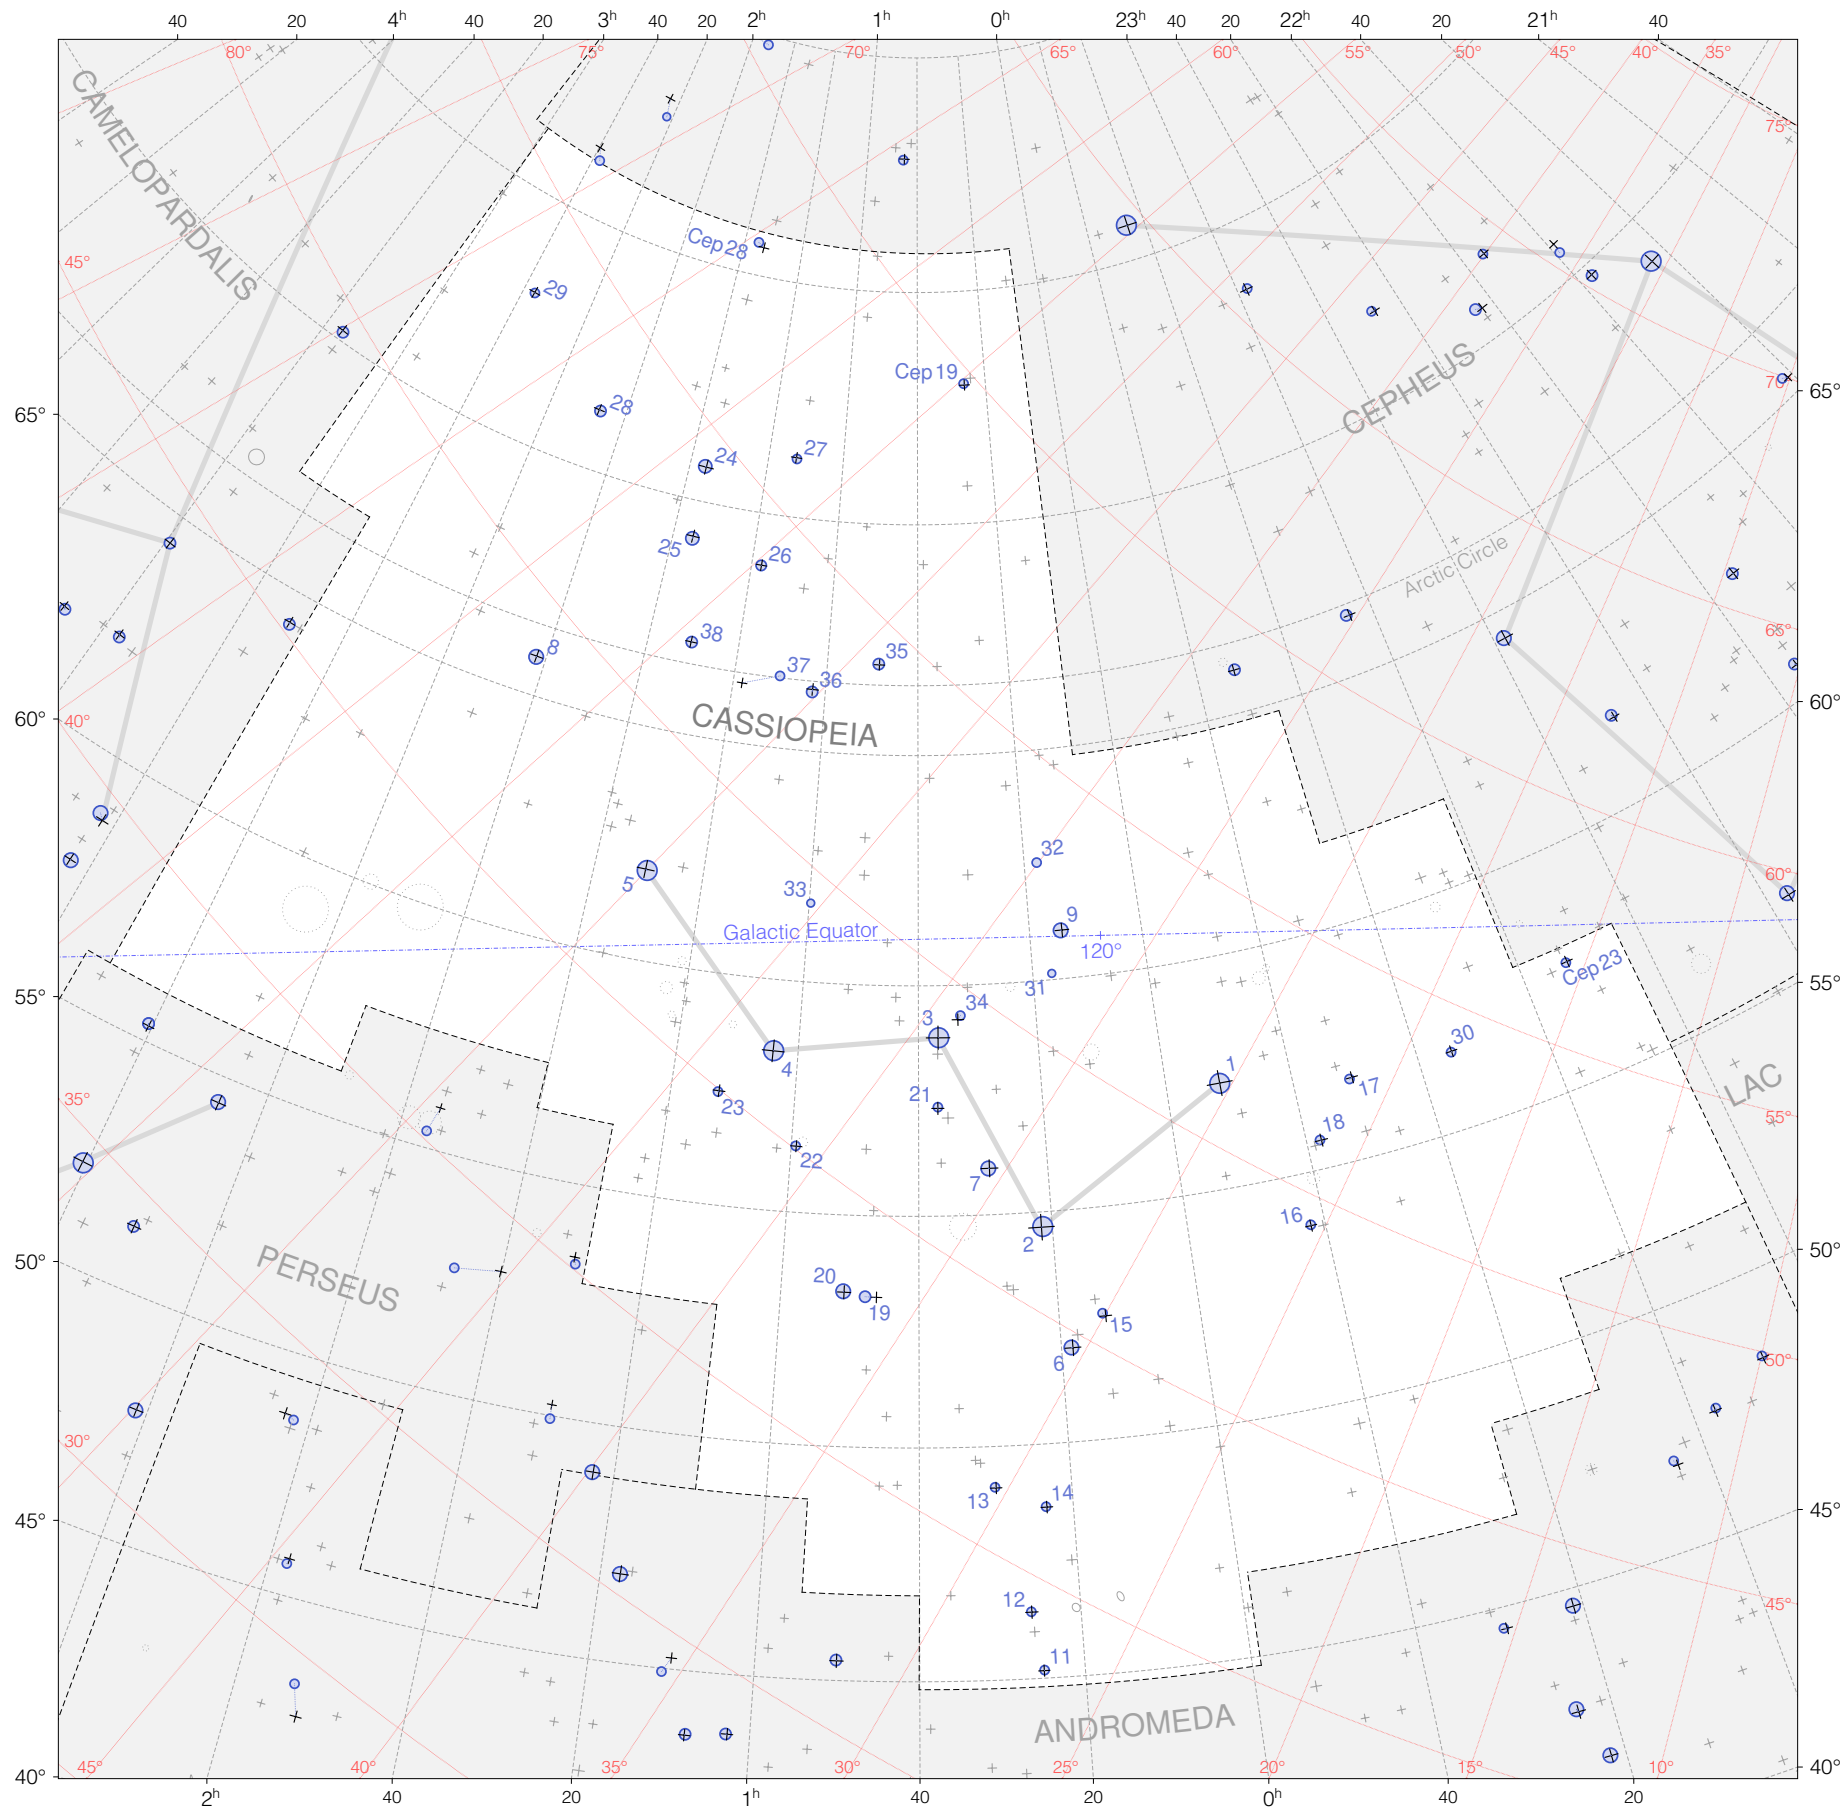

Hevelius Stars in Cassiopeia

Magnitudes: 
1 2 3 4 5 6 7

Scale at center:  0° 2° 4°