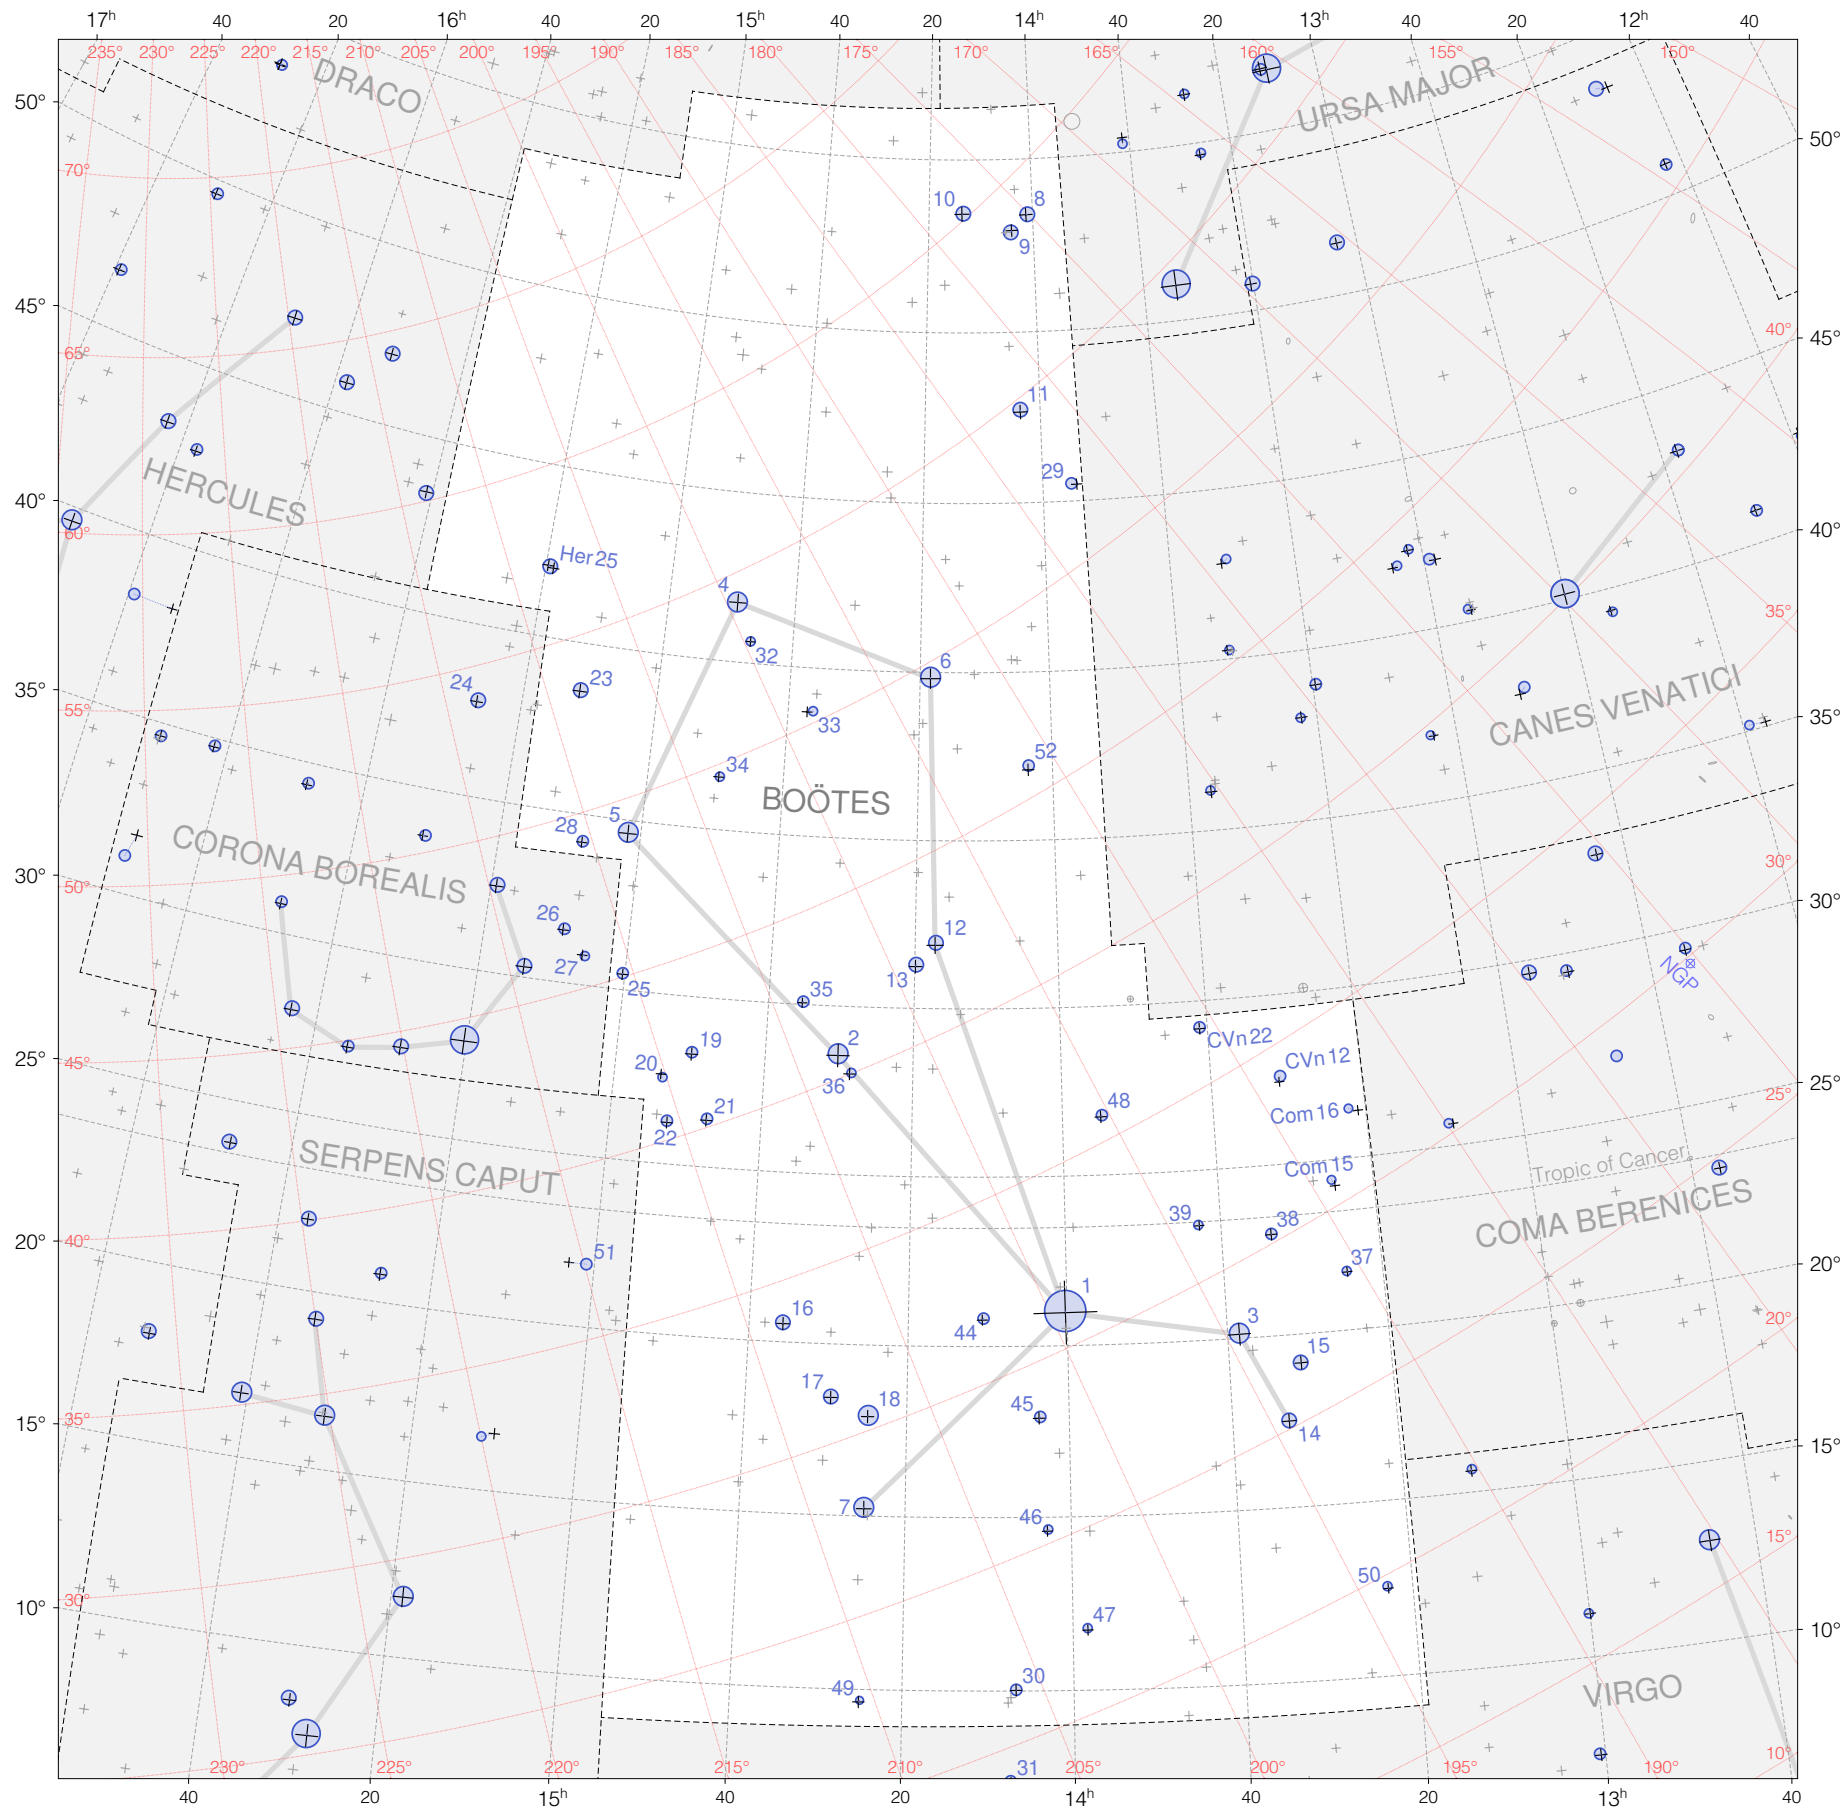

# Hevelius Stars in Boötes

Magnitudes:  1 2 3 4 5 6 7

Scale at center:  0° 2° 4°