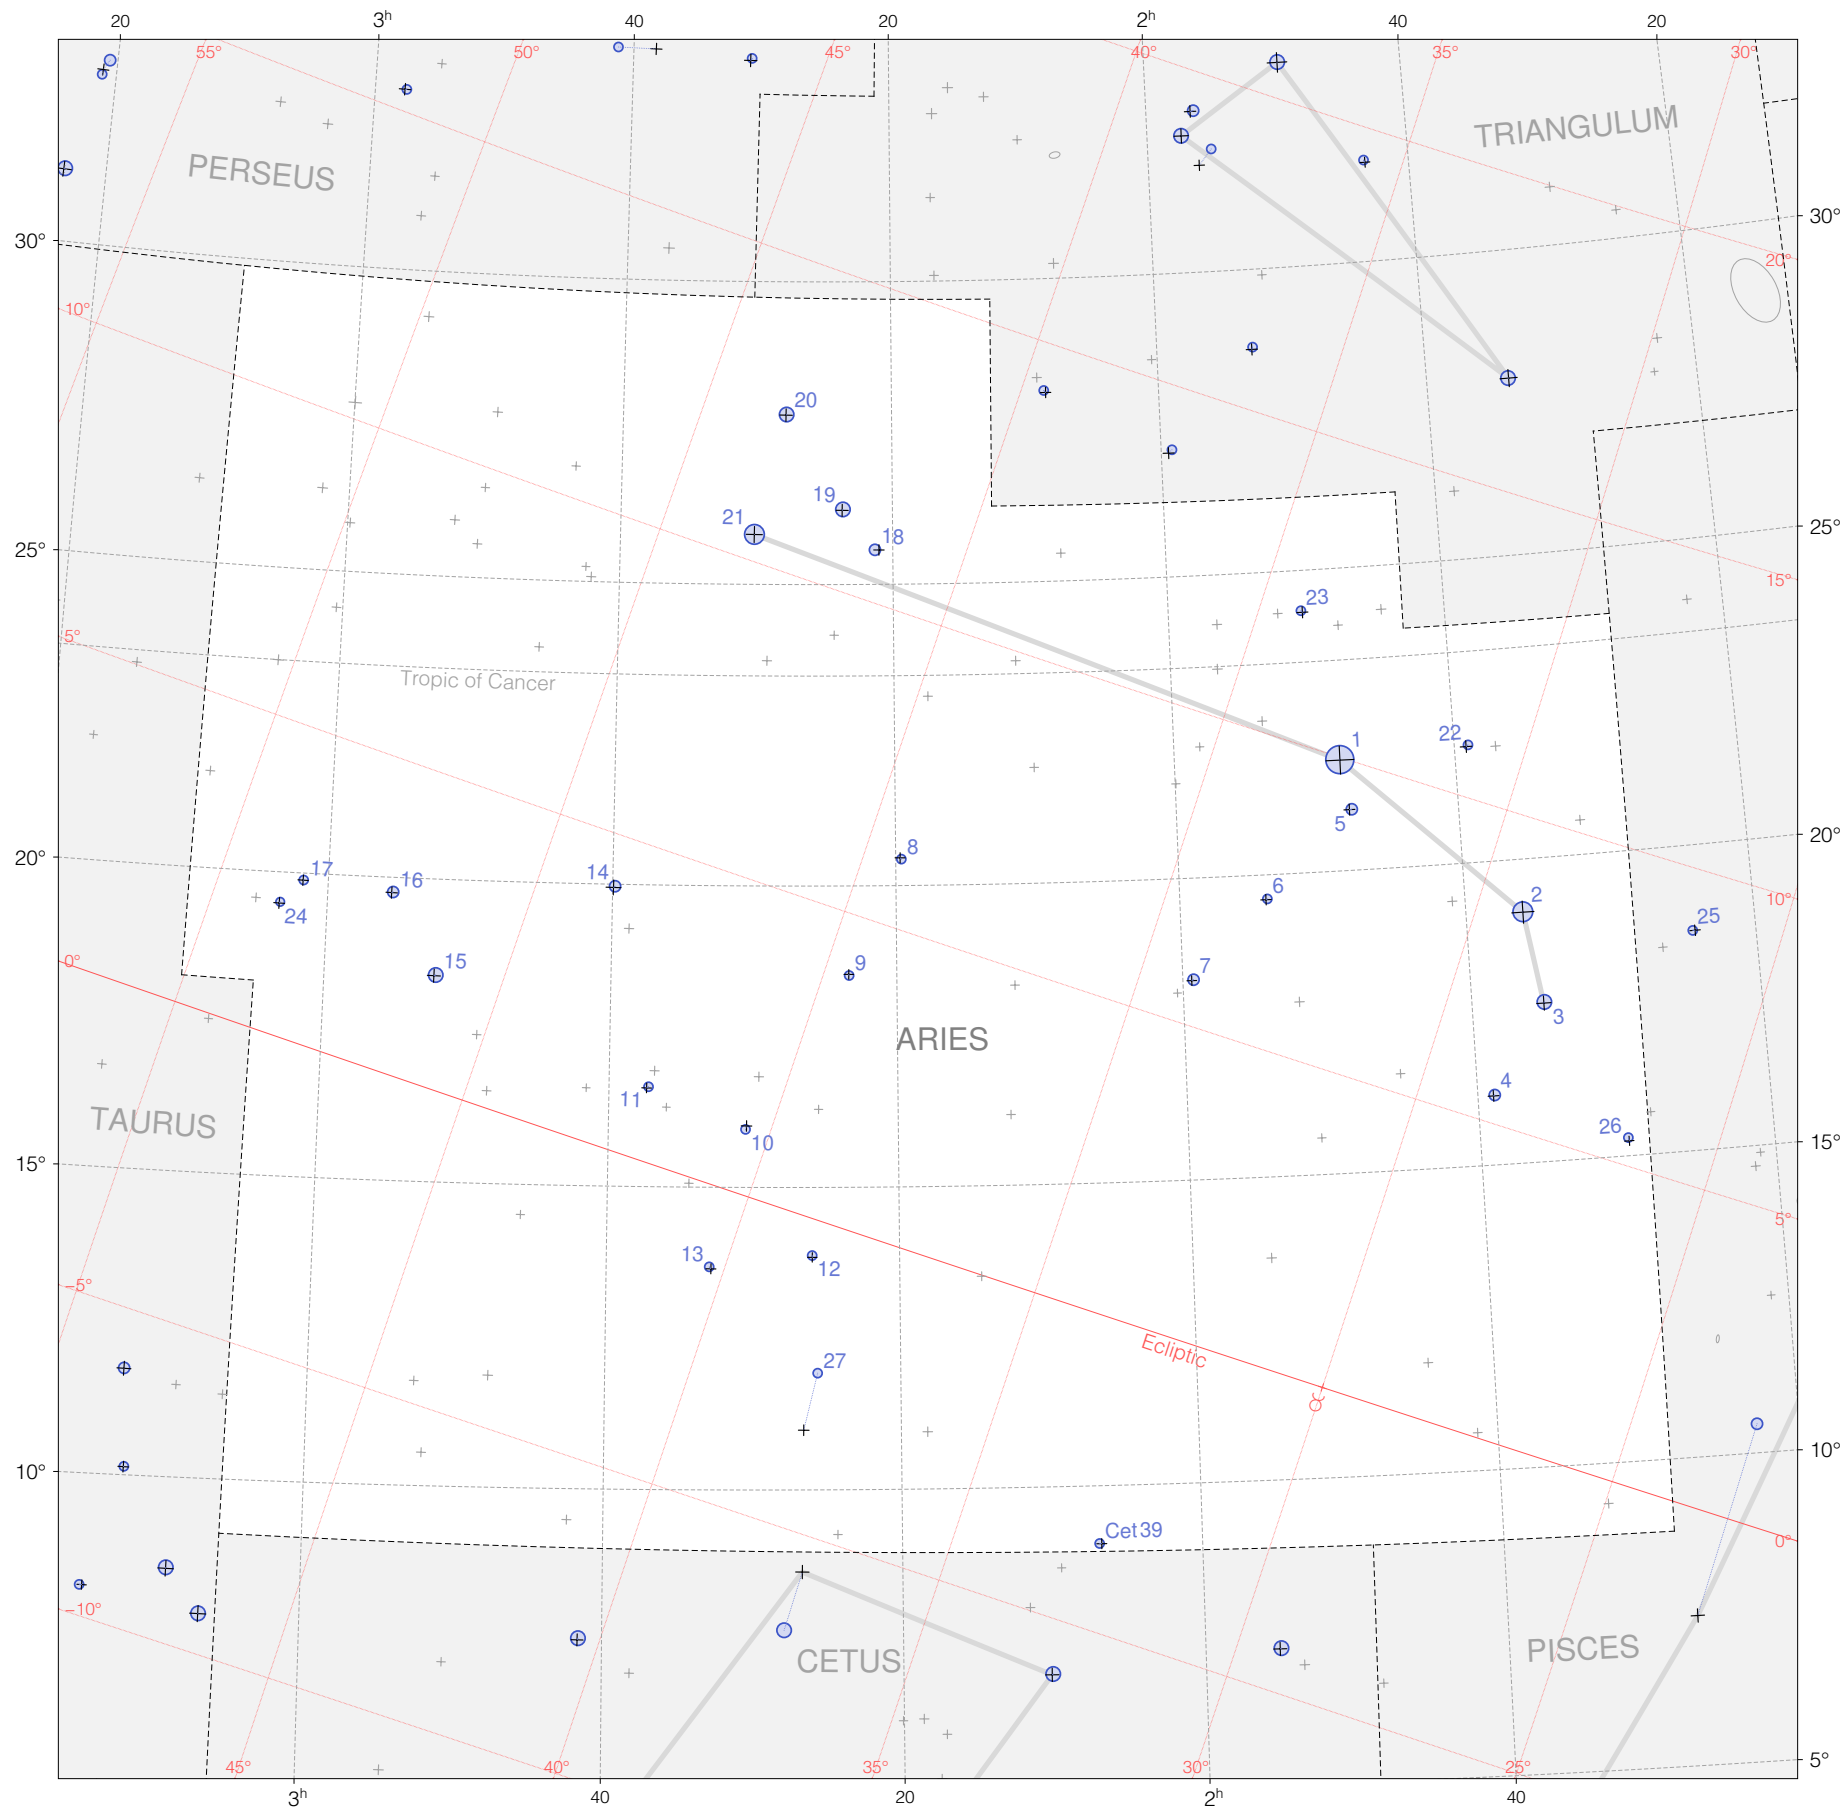

Hevelius Stars in Aries

Magnitudes: 
1 2 3 4 5 6 7

Scale at center:  0° 2° 4°