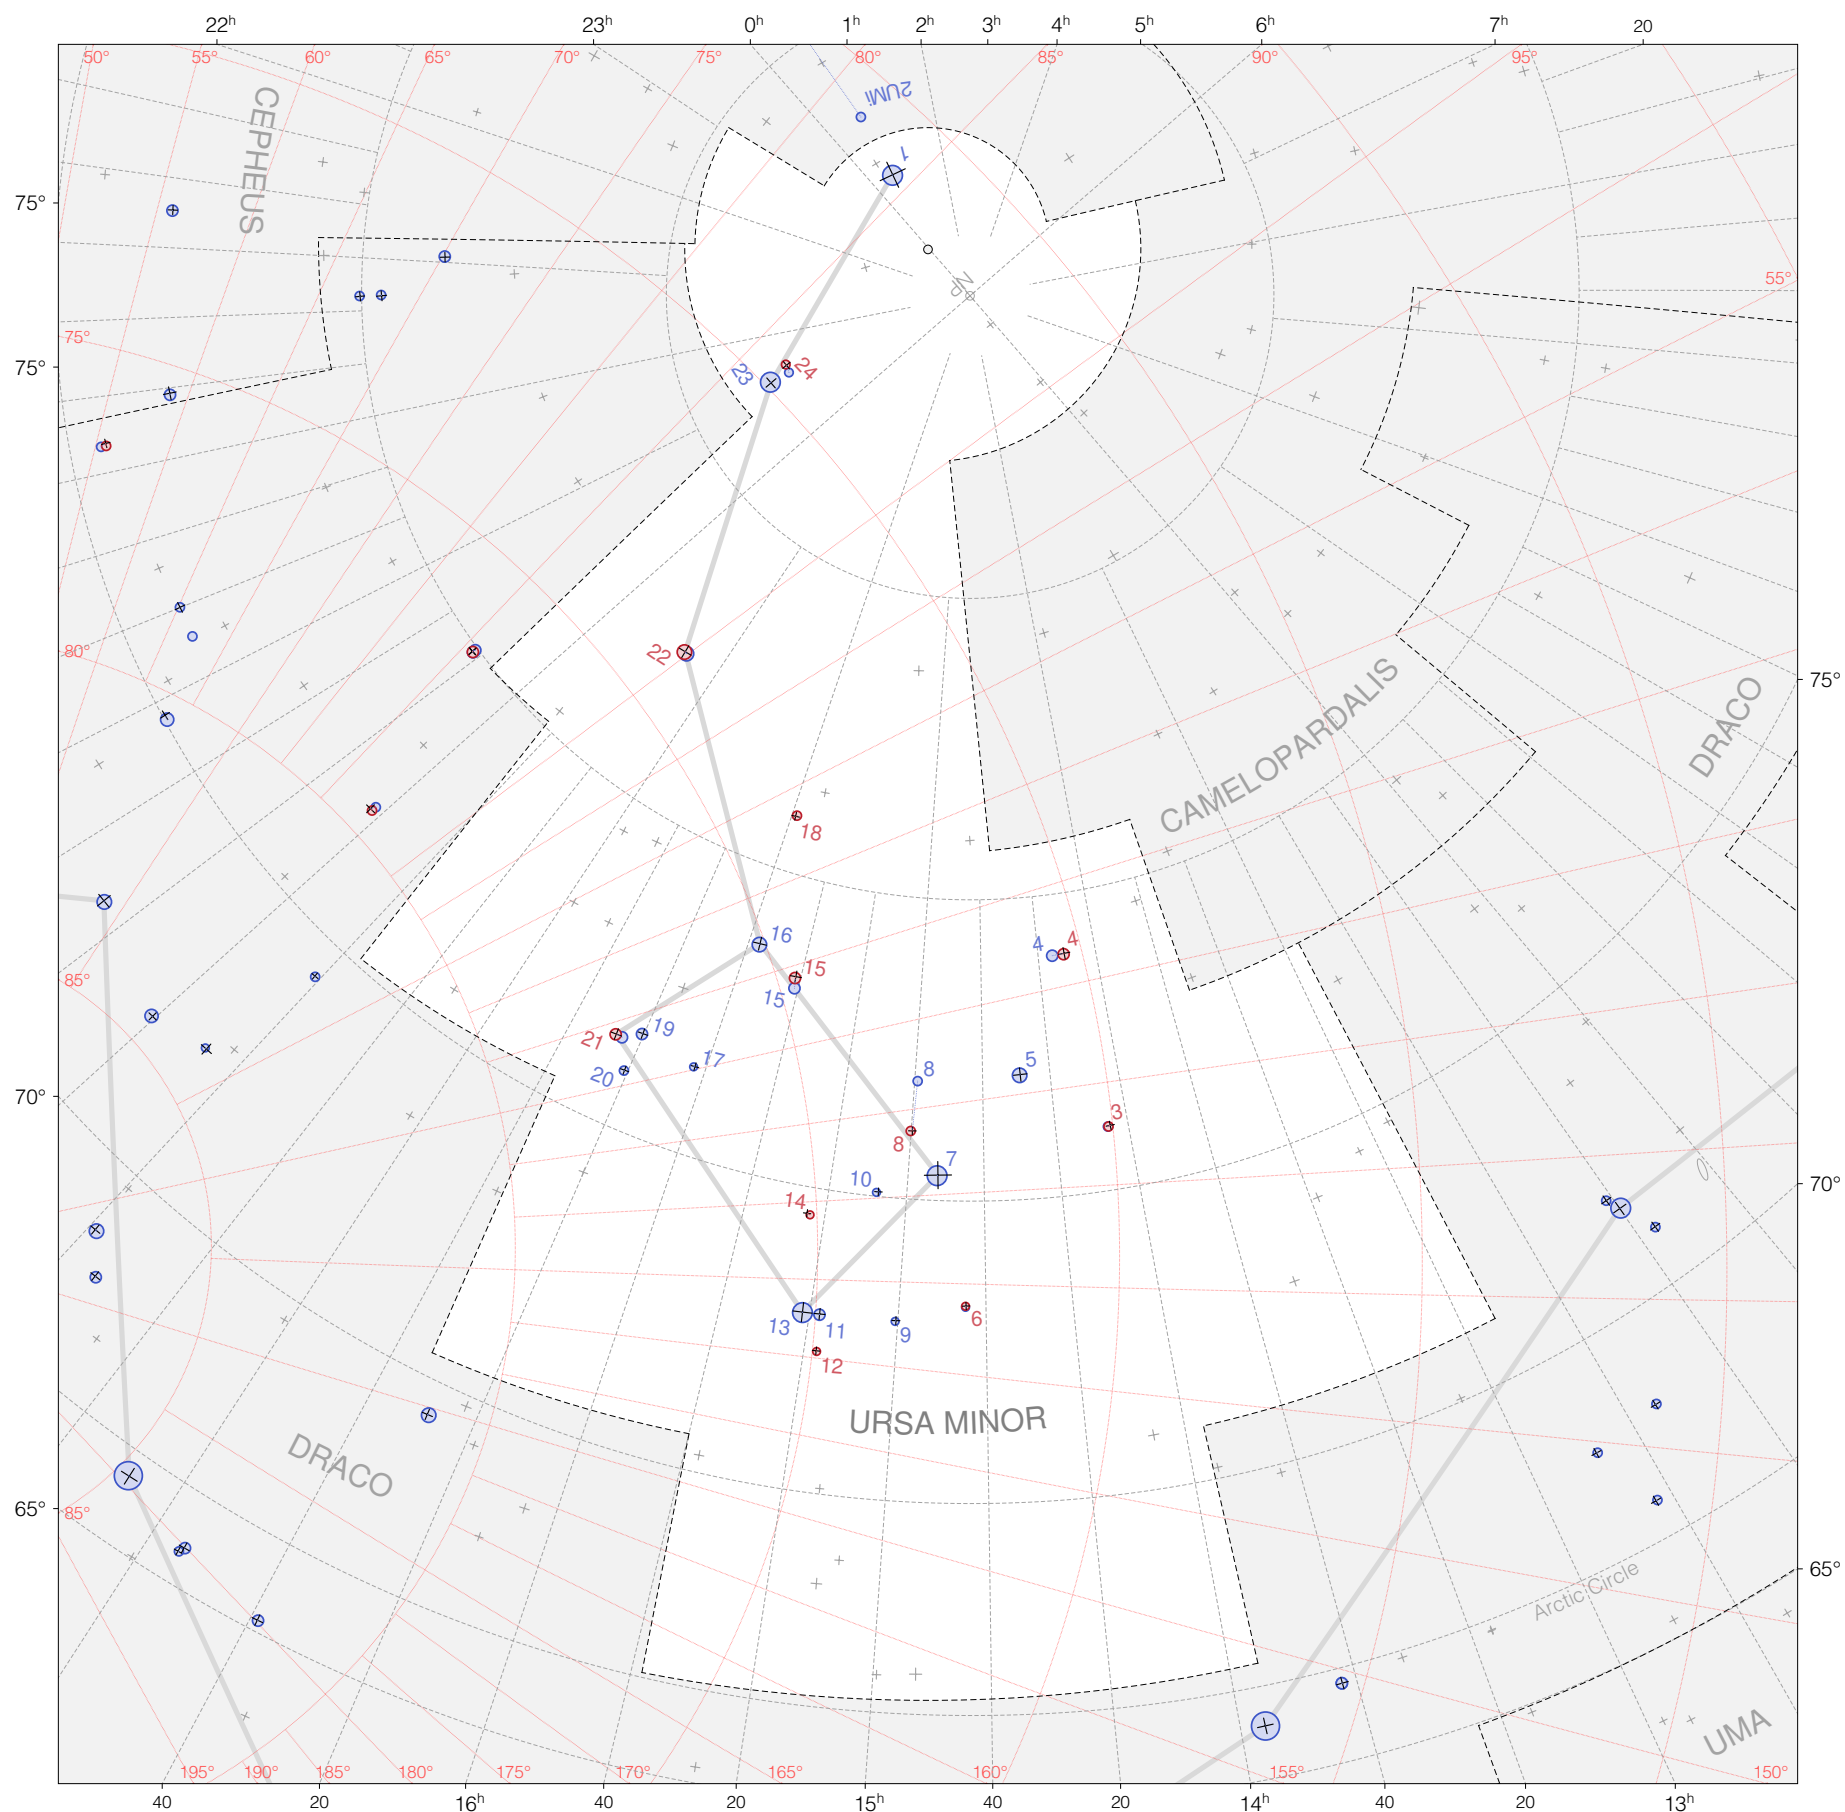

Flamsteed Stars in Ursa Minor

Magnitudes: 
 1 2 3 4 5 6 7

Scale at center:  0° 2° 4°