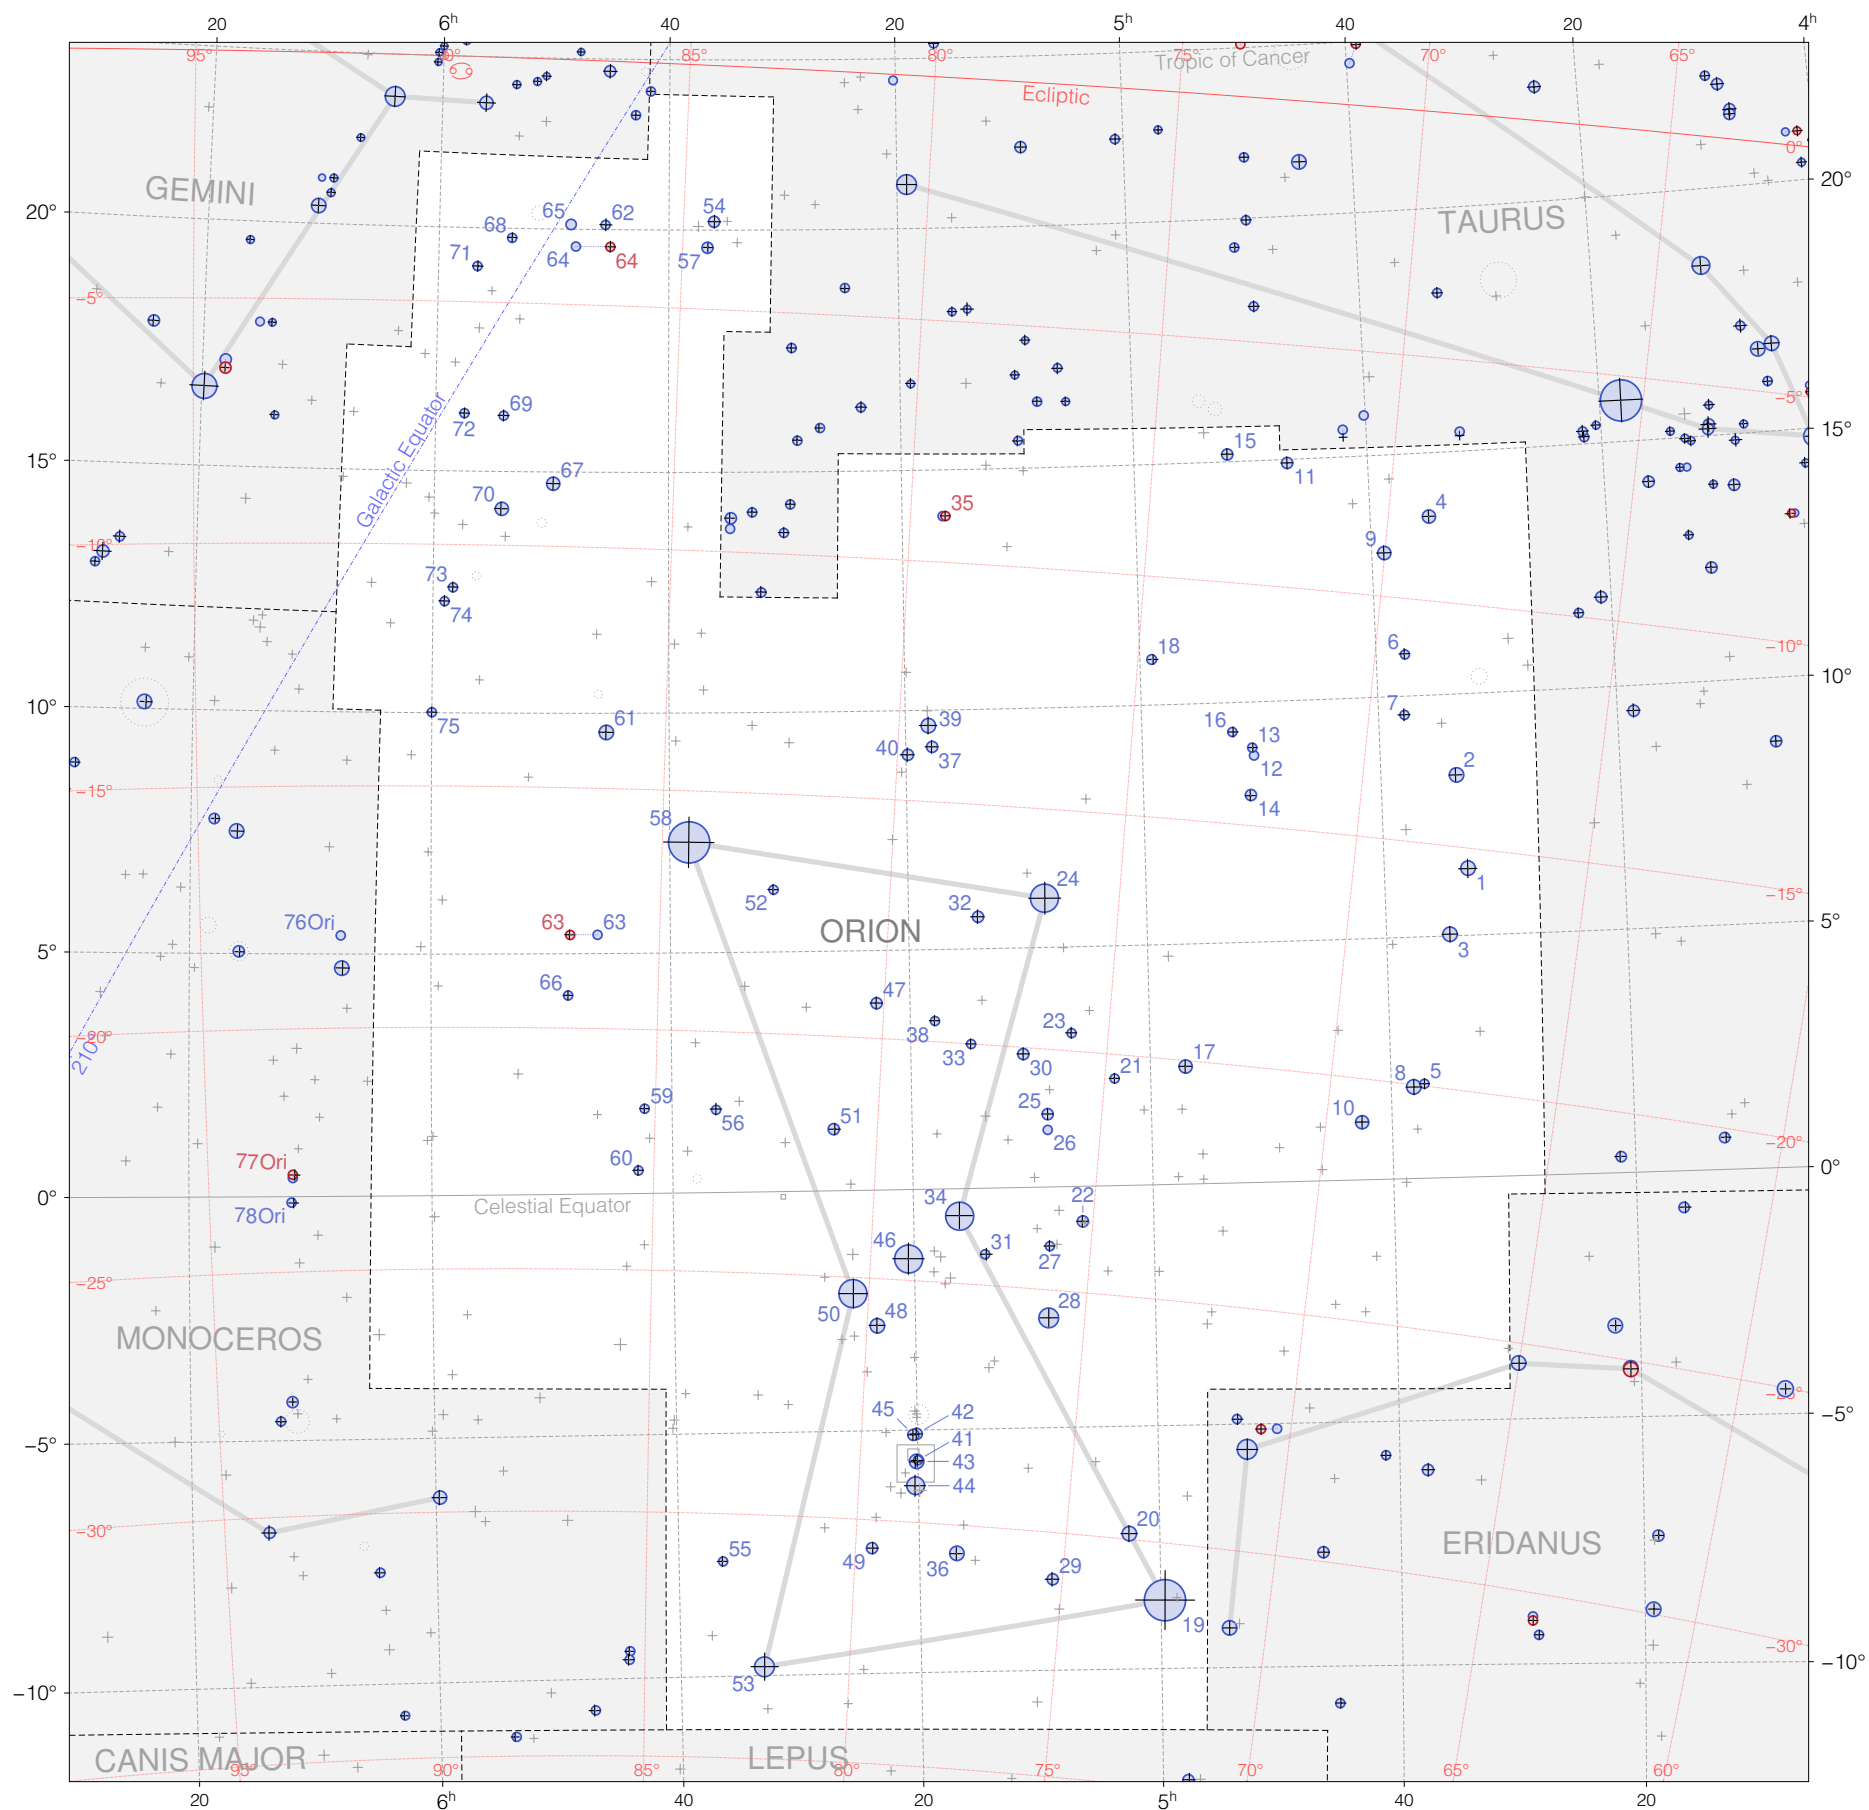

# Flamsteed Stars in Orion

Magnitudes:   
1 2 3 4 5 6 7

Scale at center:  0° 2° 4°