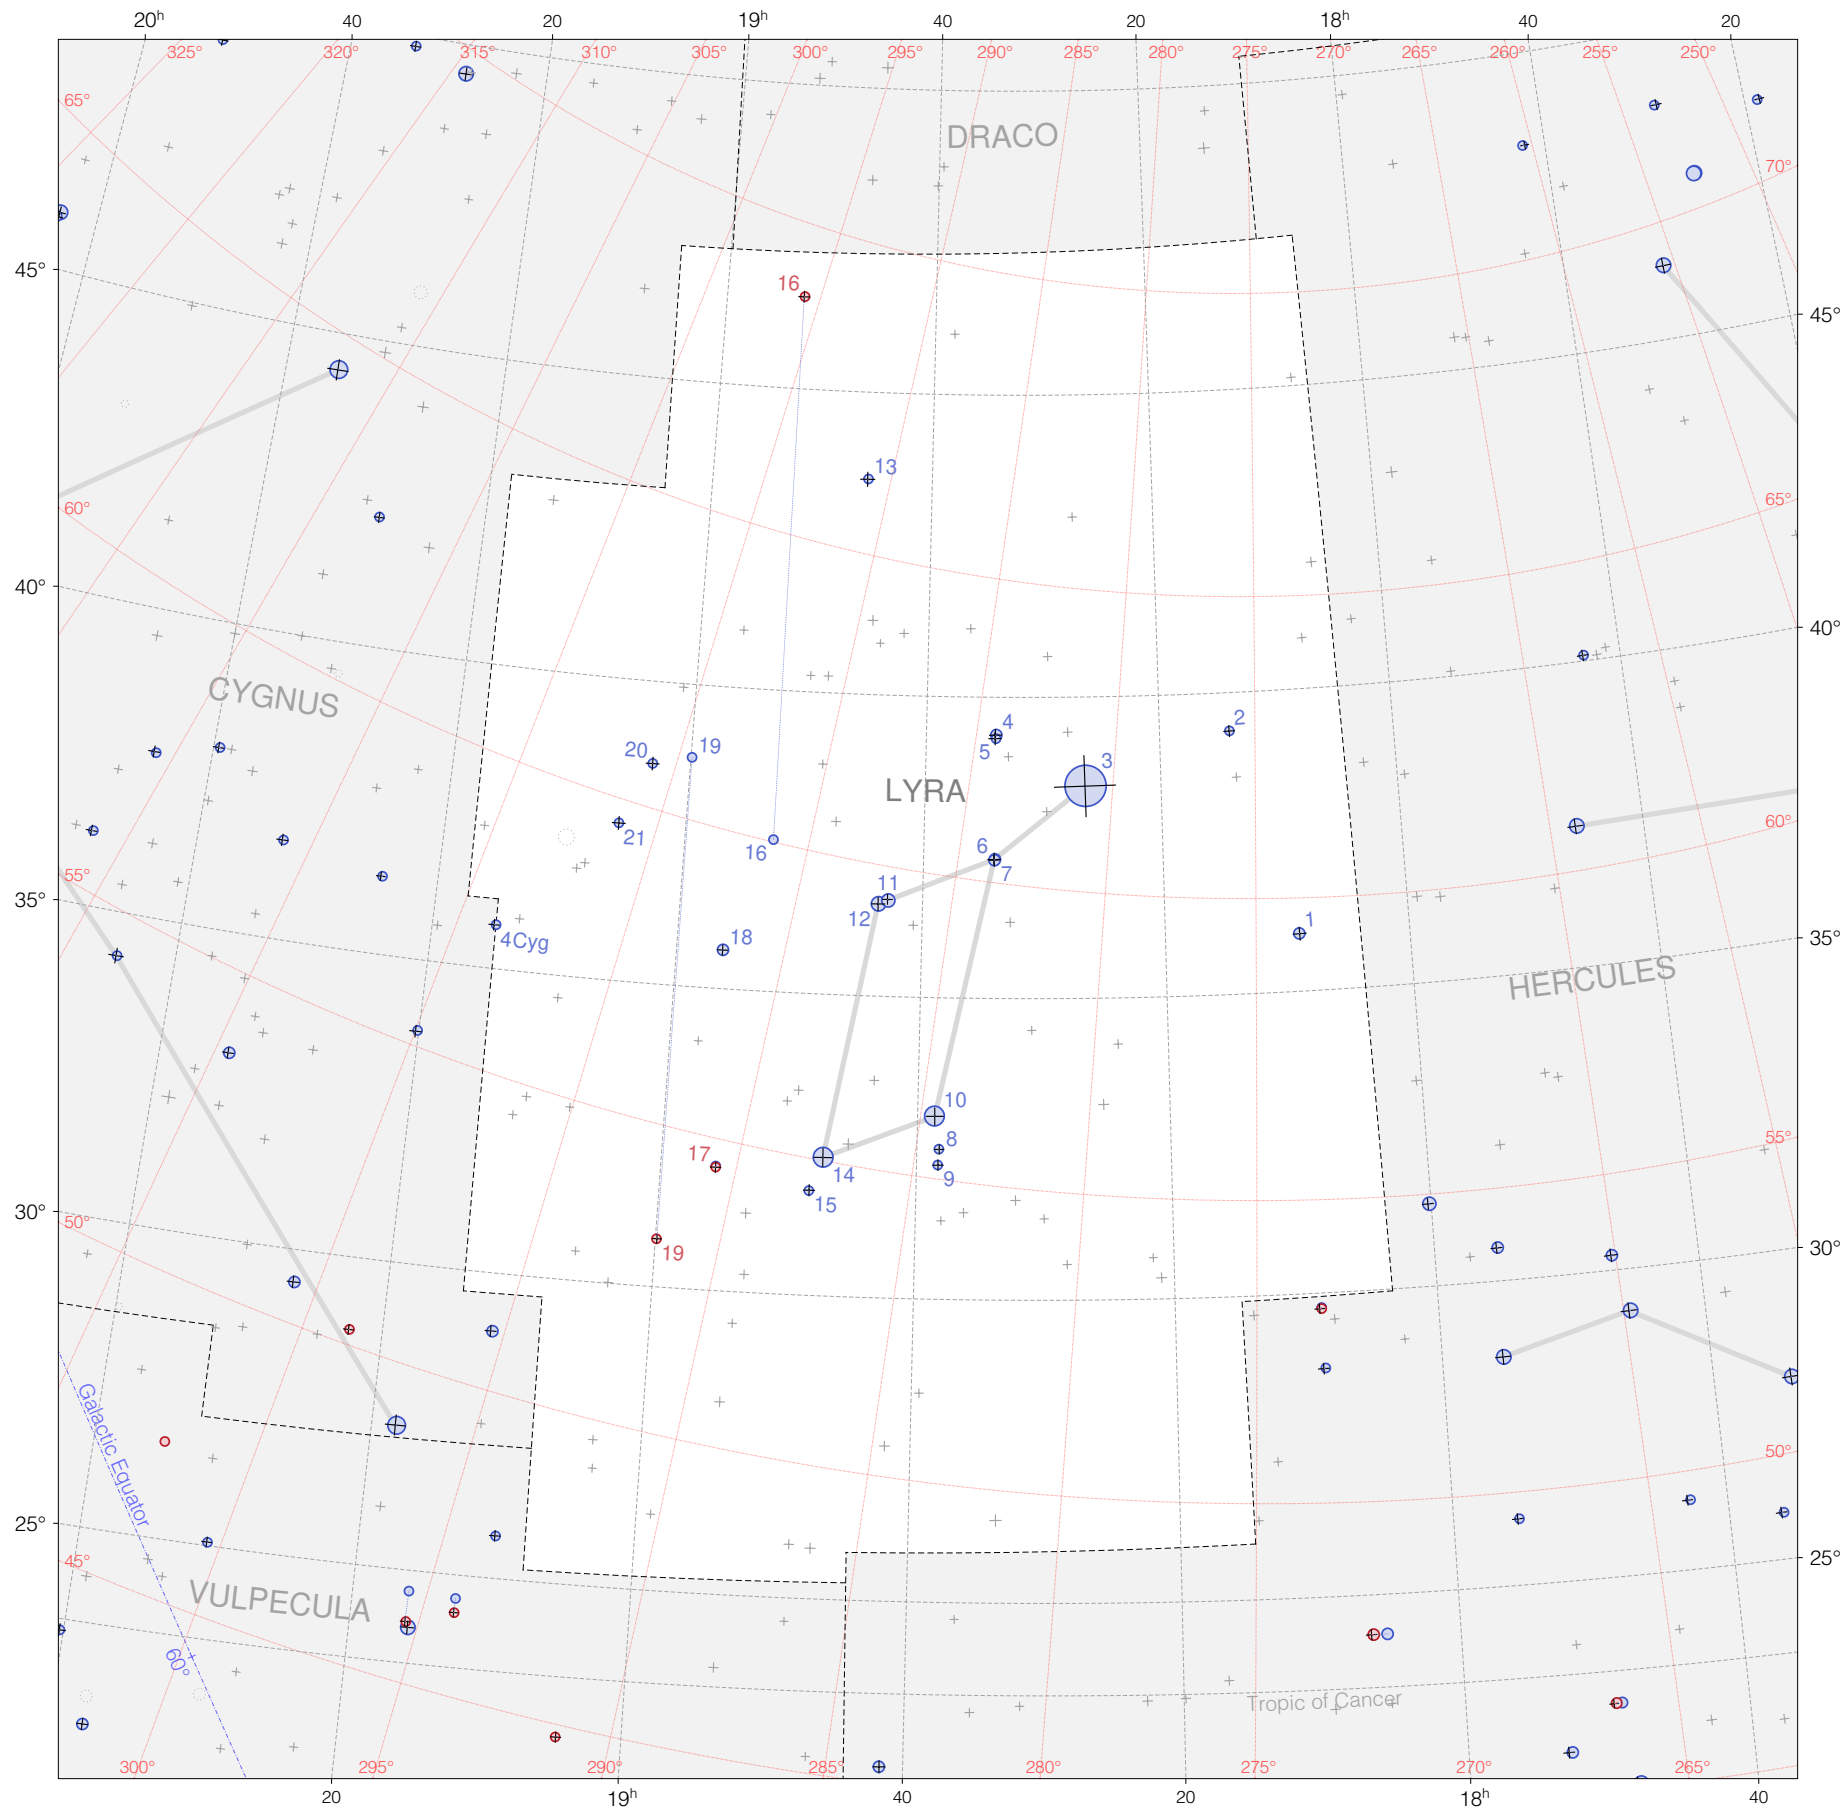

Flamsteed Stars in Lyra

Magnitudes: 1 2 3 4 5 6 7

Scale at center: 0° 2° 4°