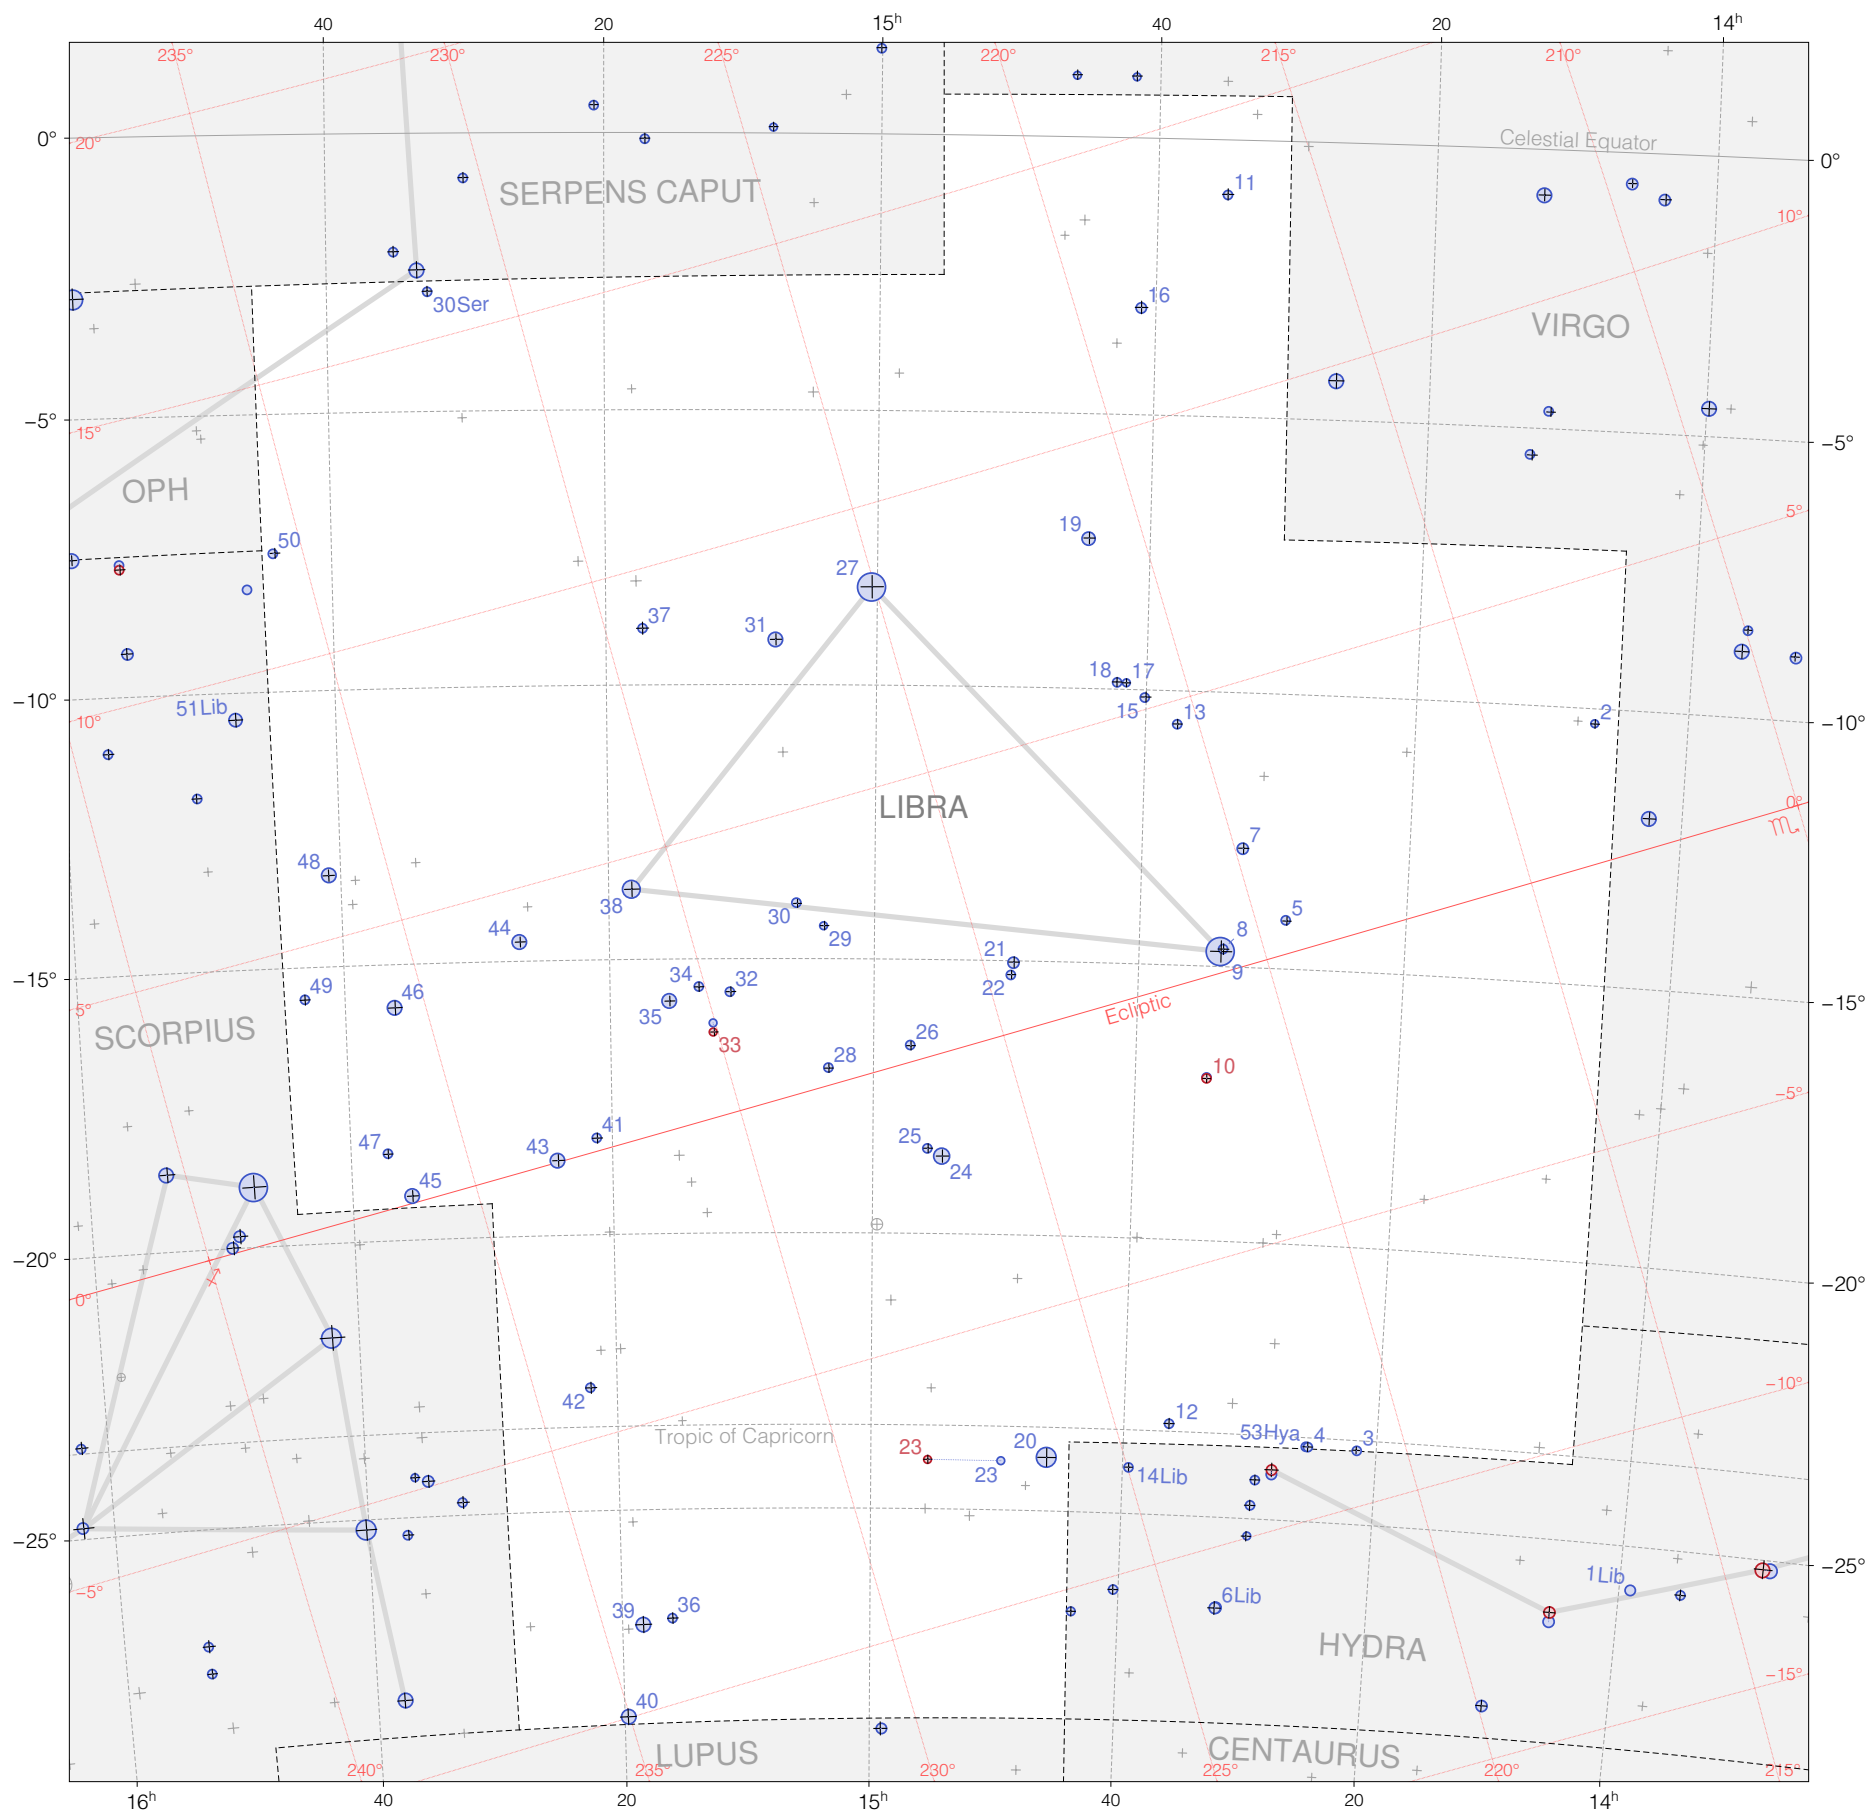

Flamsteed Stars in Libra

Magnitudes:  1 2 3 4 5 6 7

Scale at center:  0° 2° 4°