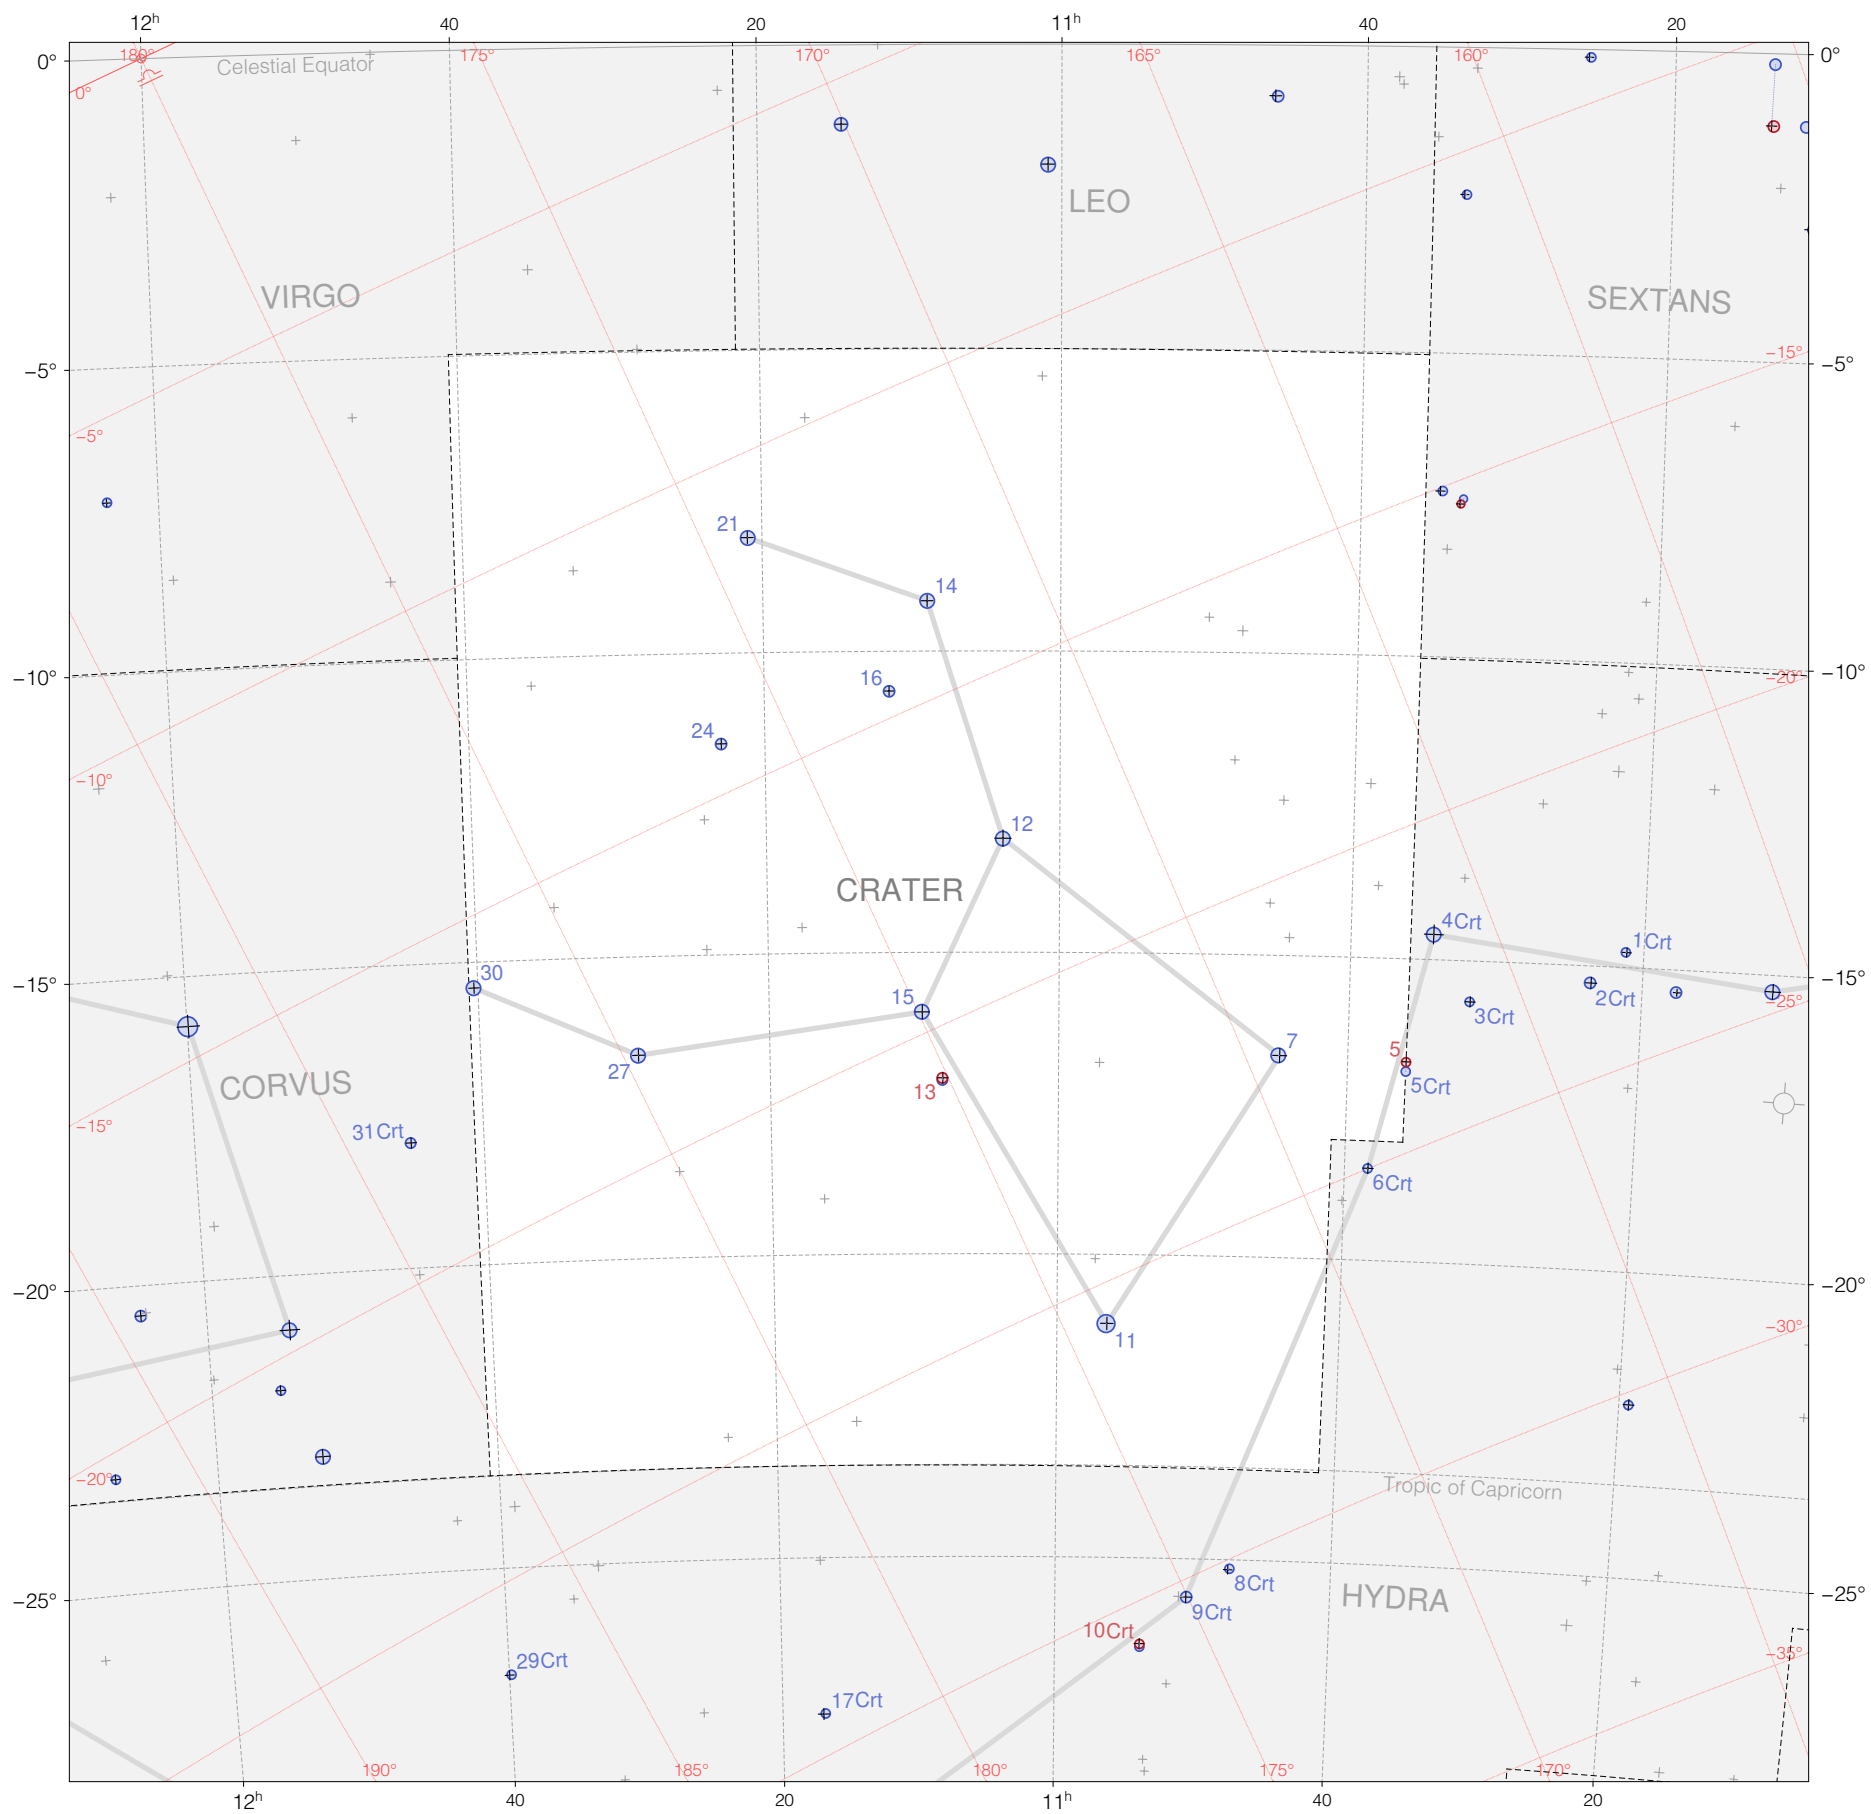

Flamsteed Stars in Crater

Magnitudes: 1 2 3 4 5 6 7

Scale at center: 0° 2° 4°