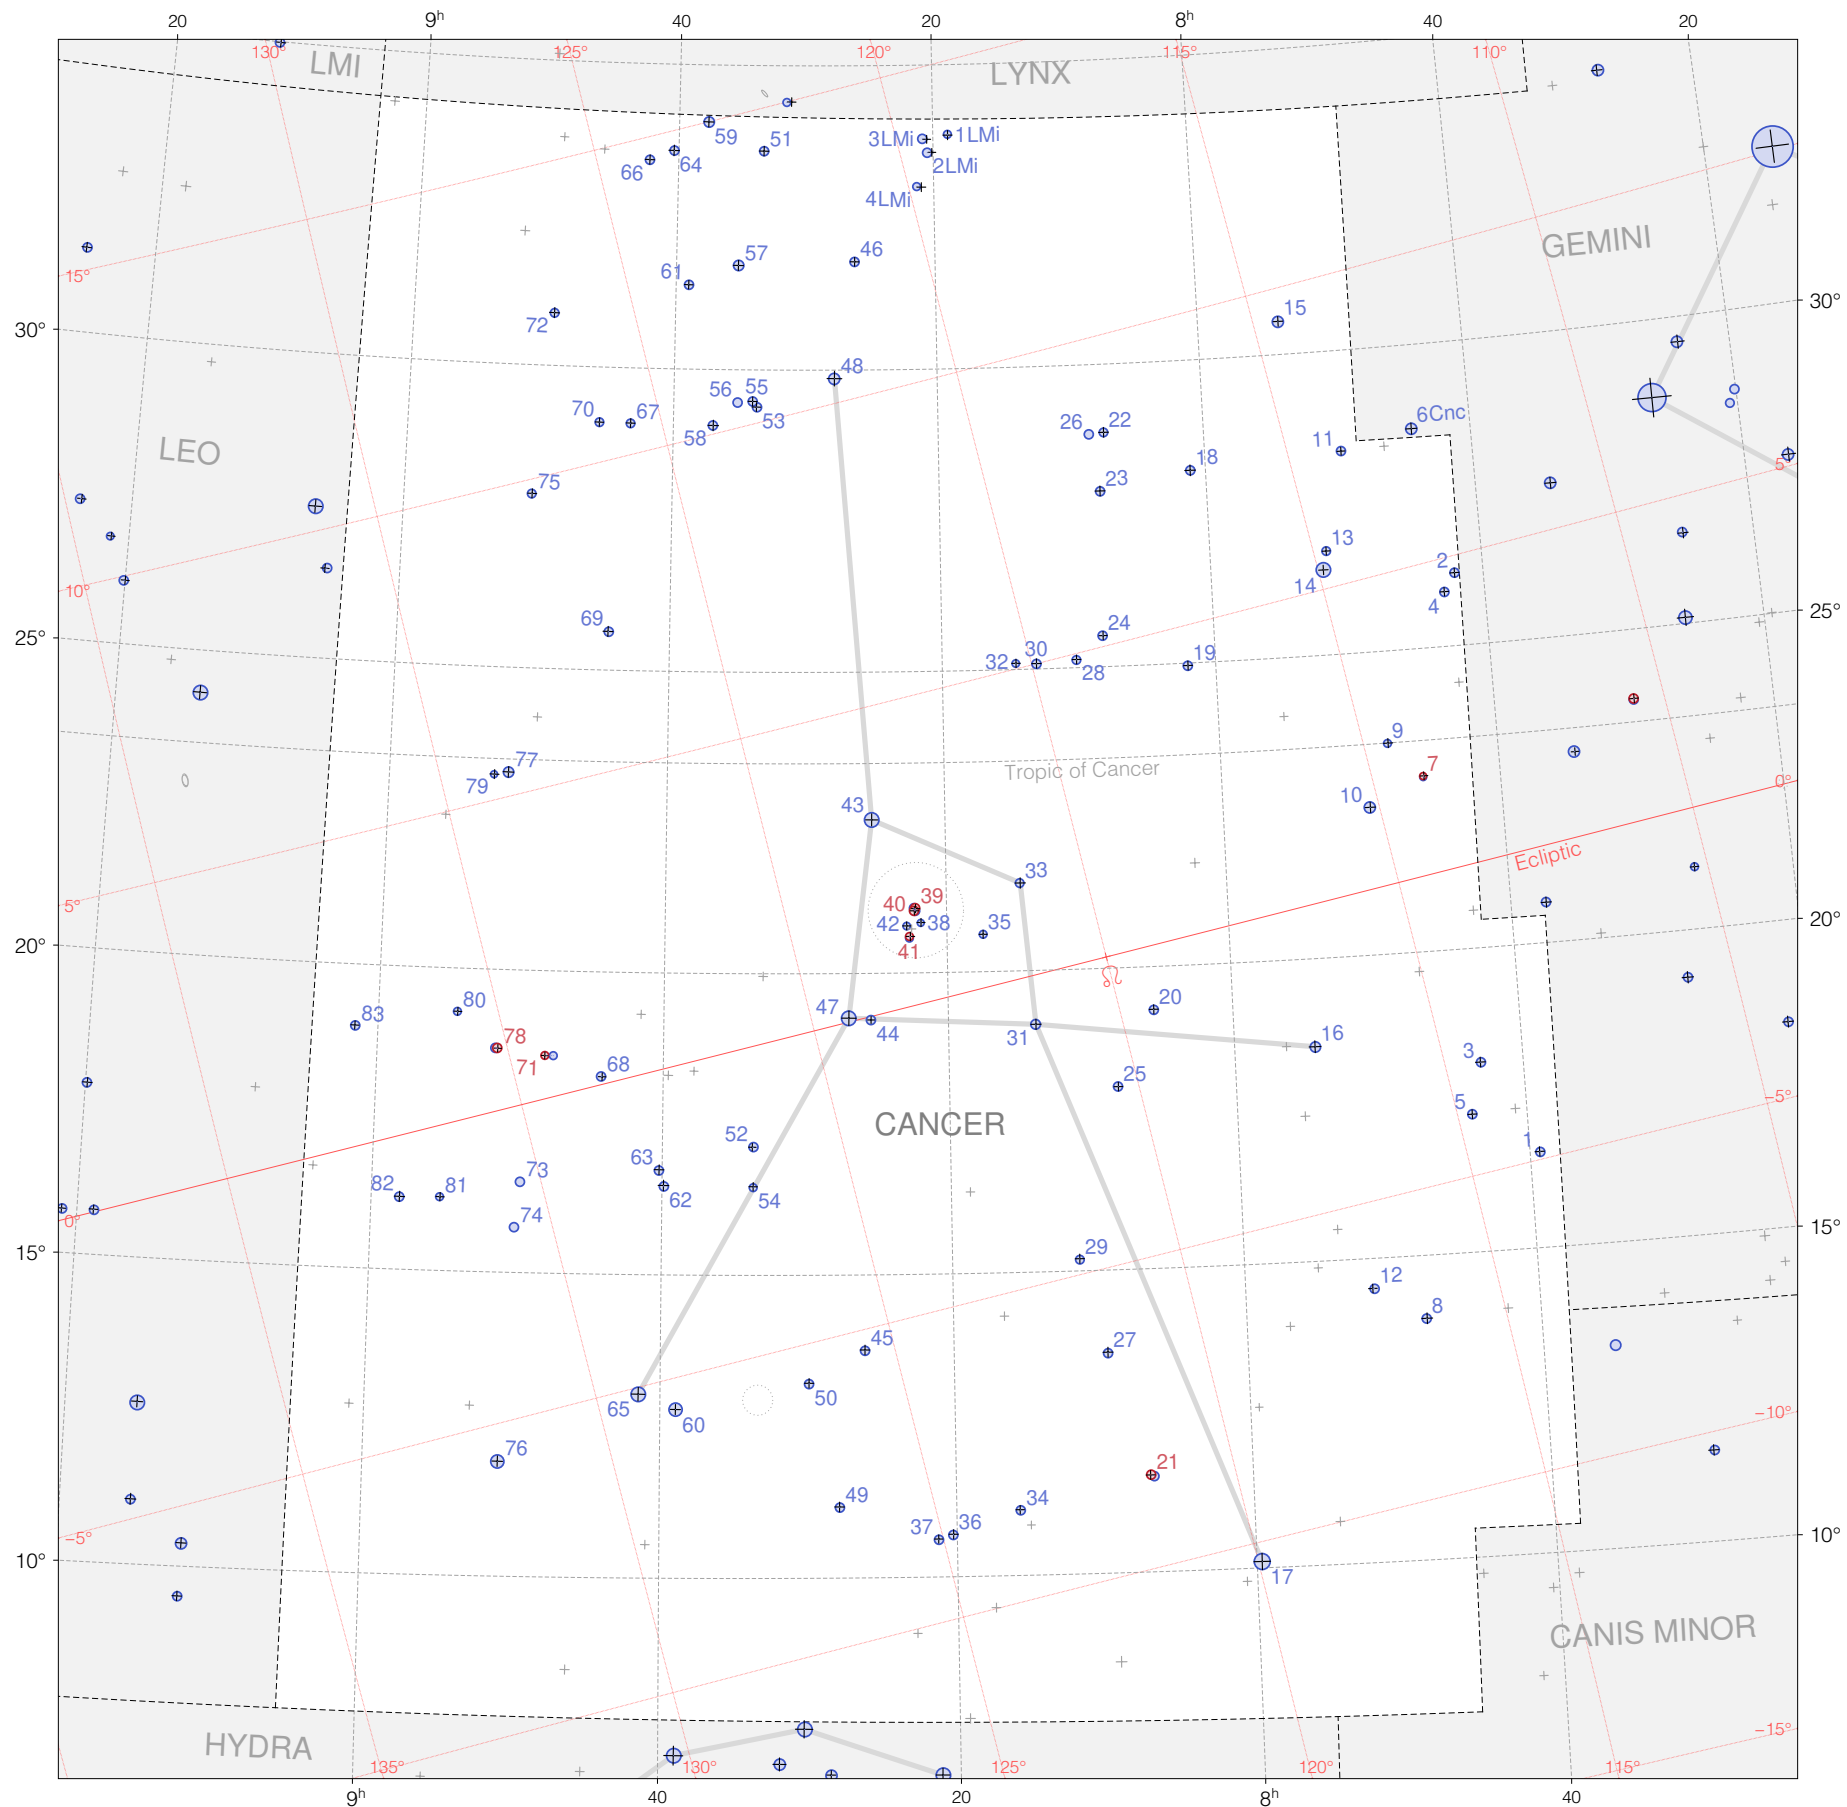

# Flamsteed Stars in Cancer

Magnitudes: 1 2 3 4 5 6 7

Scale at center: 0° 2° 4°