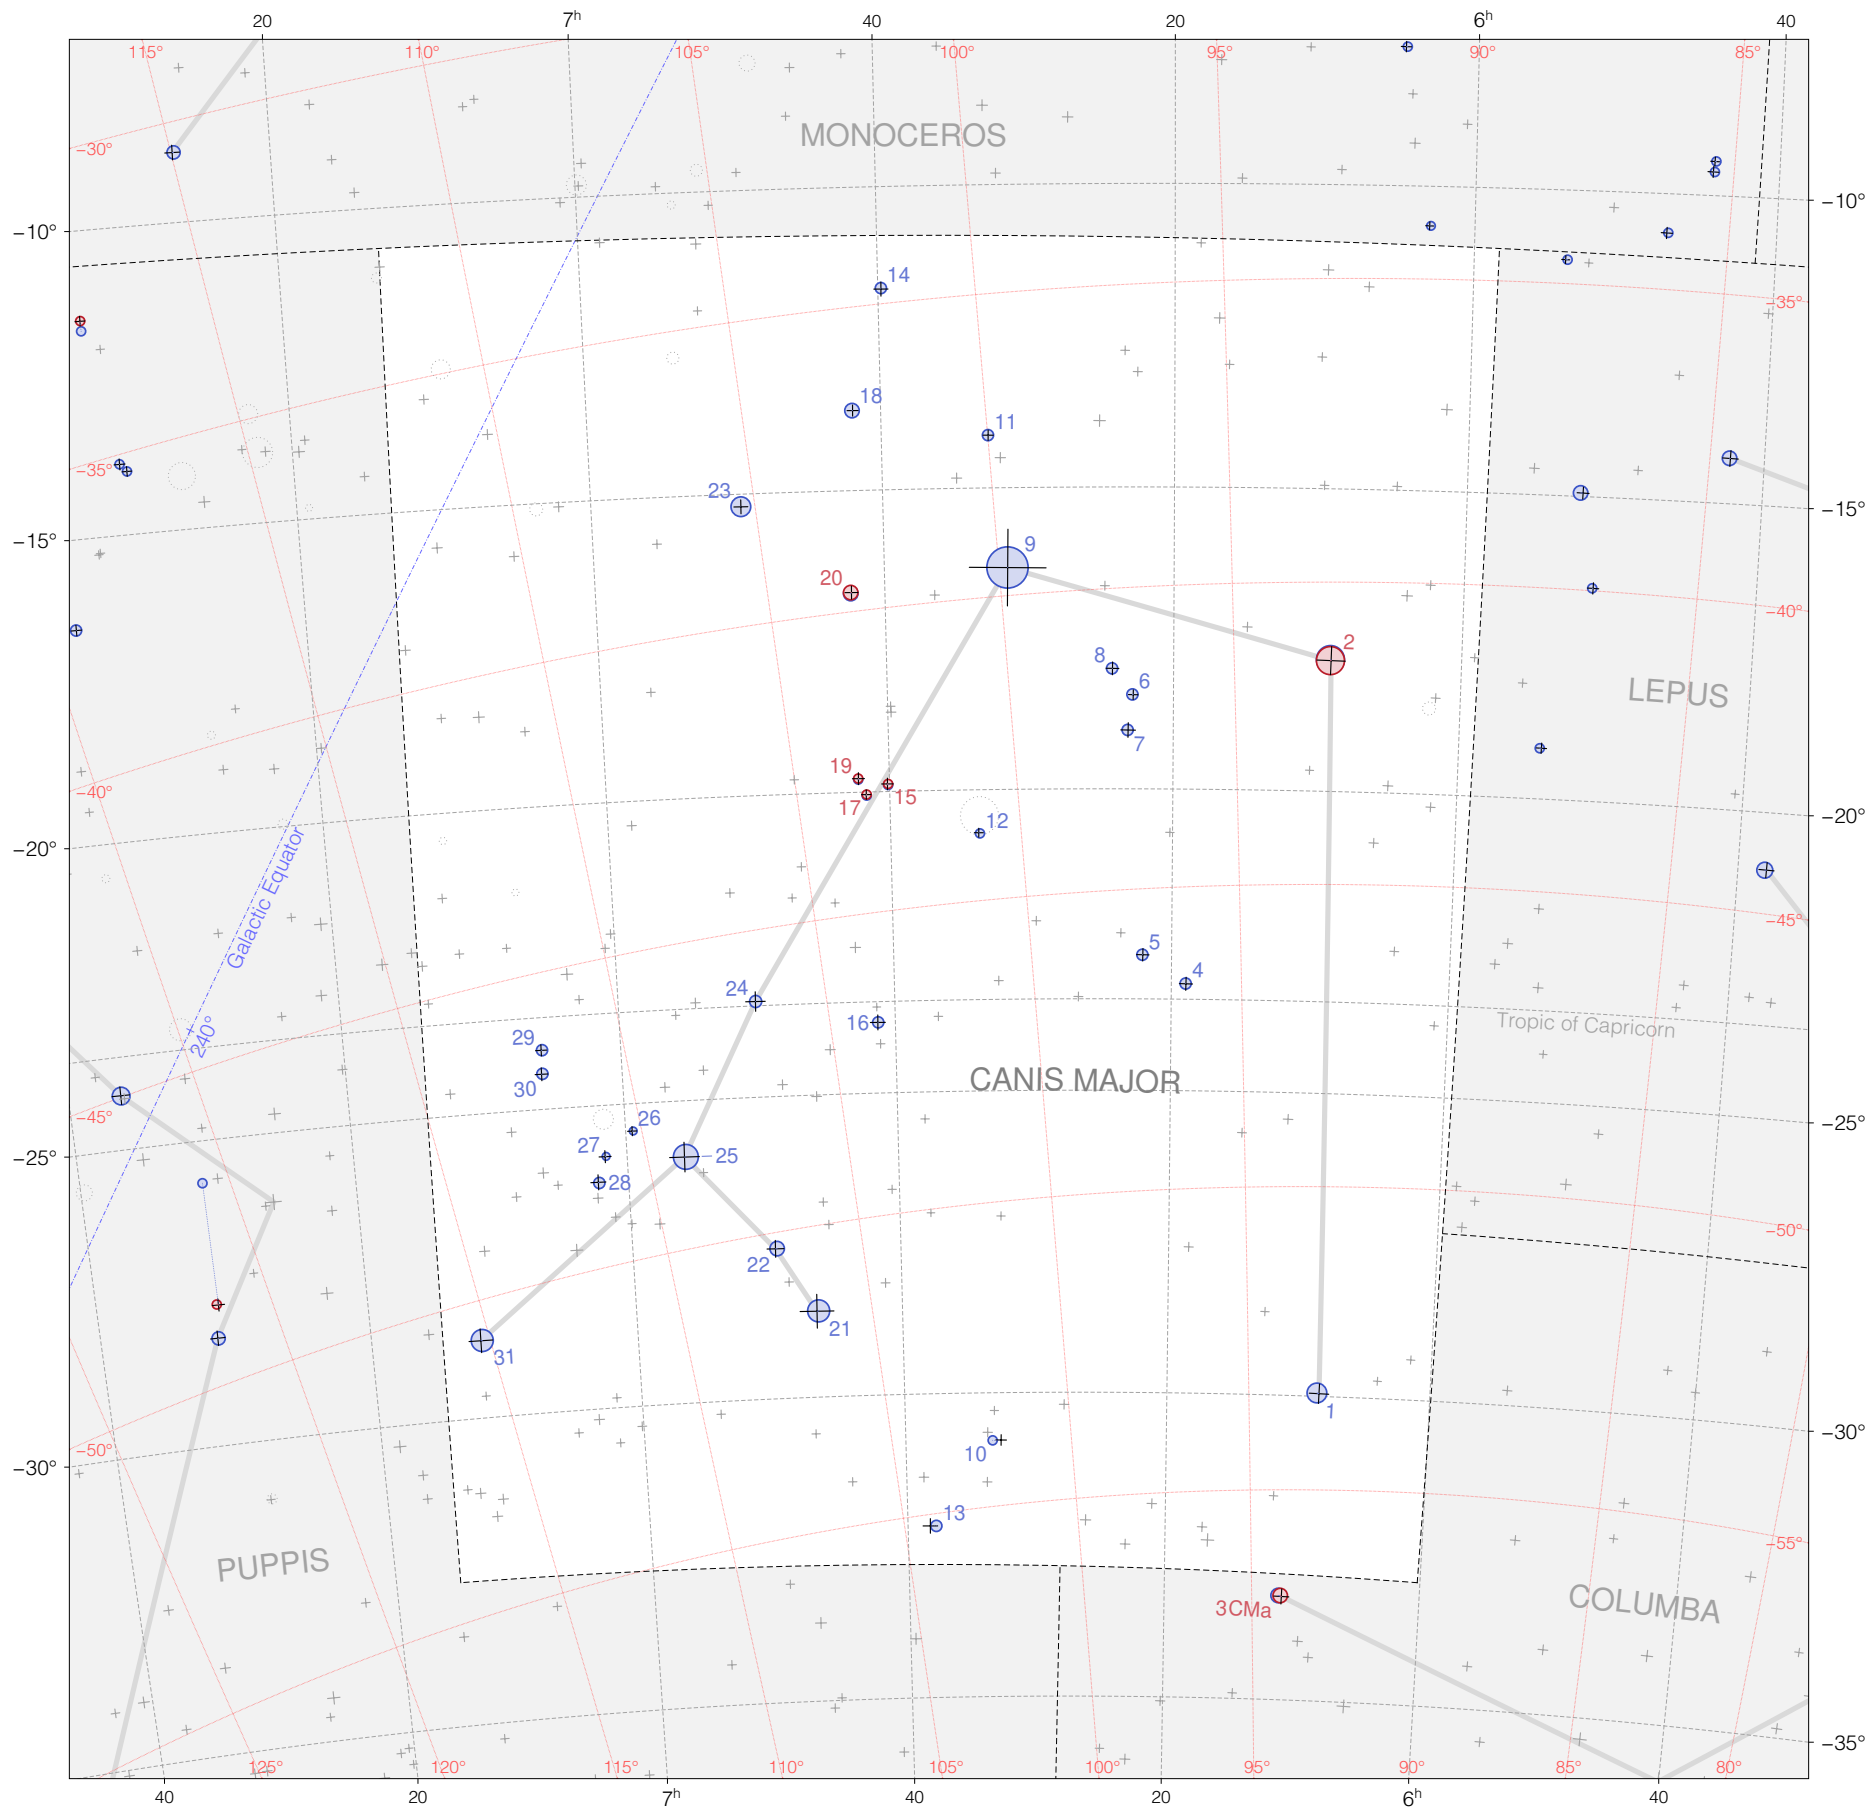

Flamsteed Stars in Canis Major

Magnitudes:  1 2 3 4 5 6 7

Scale at center:  0° 2° 4°