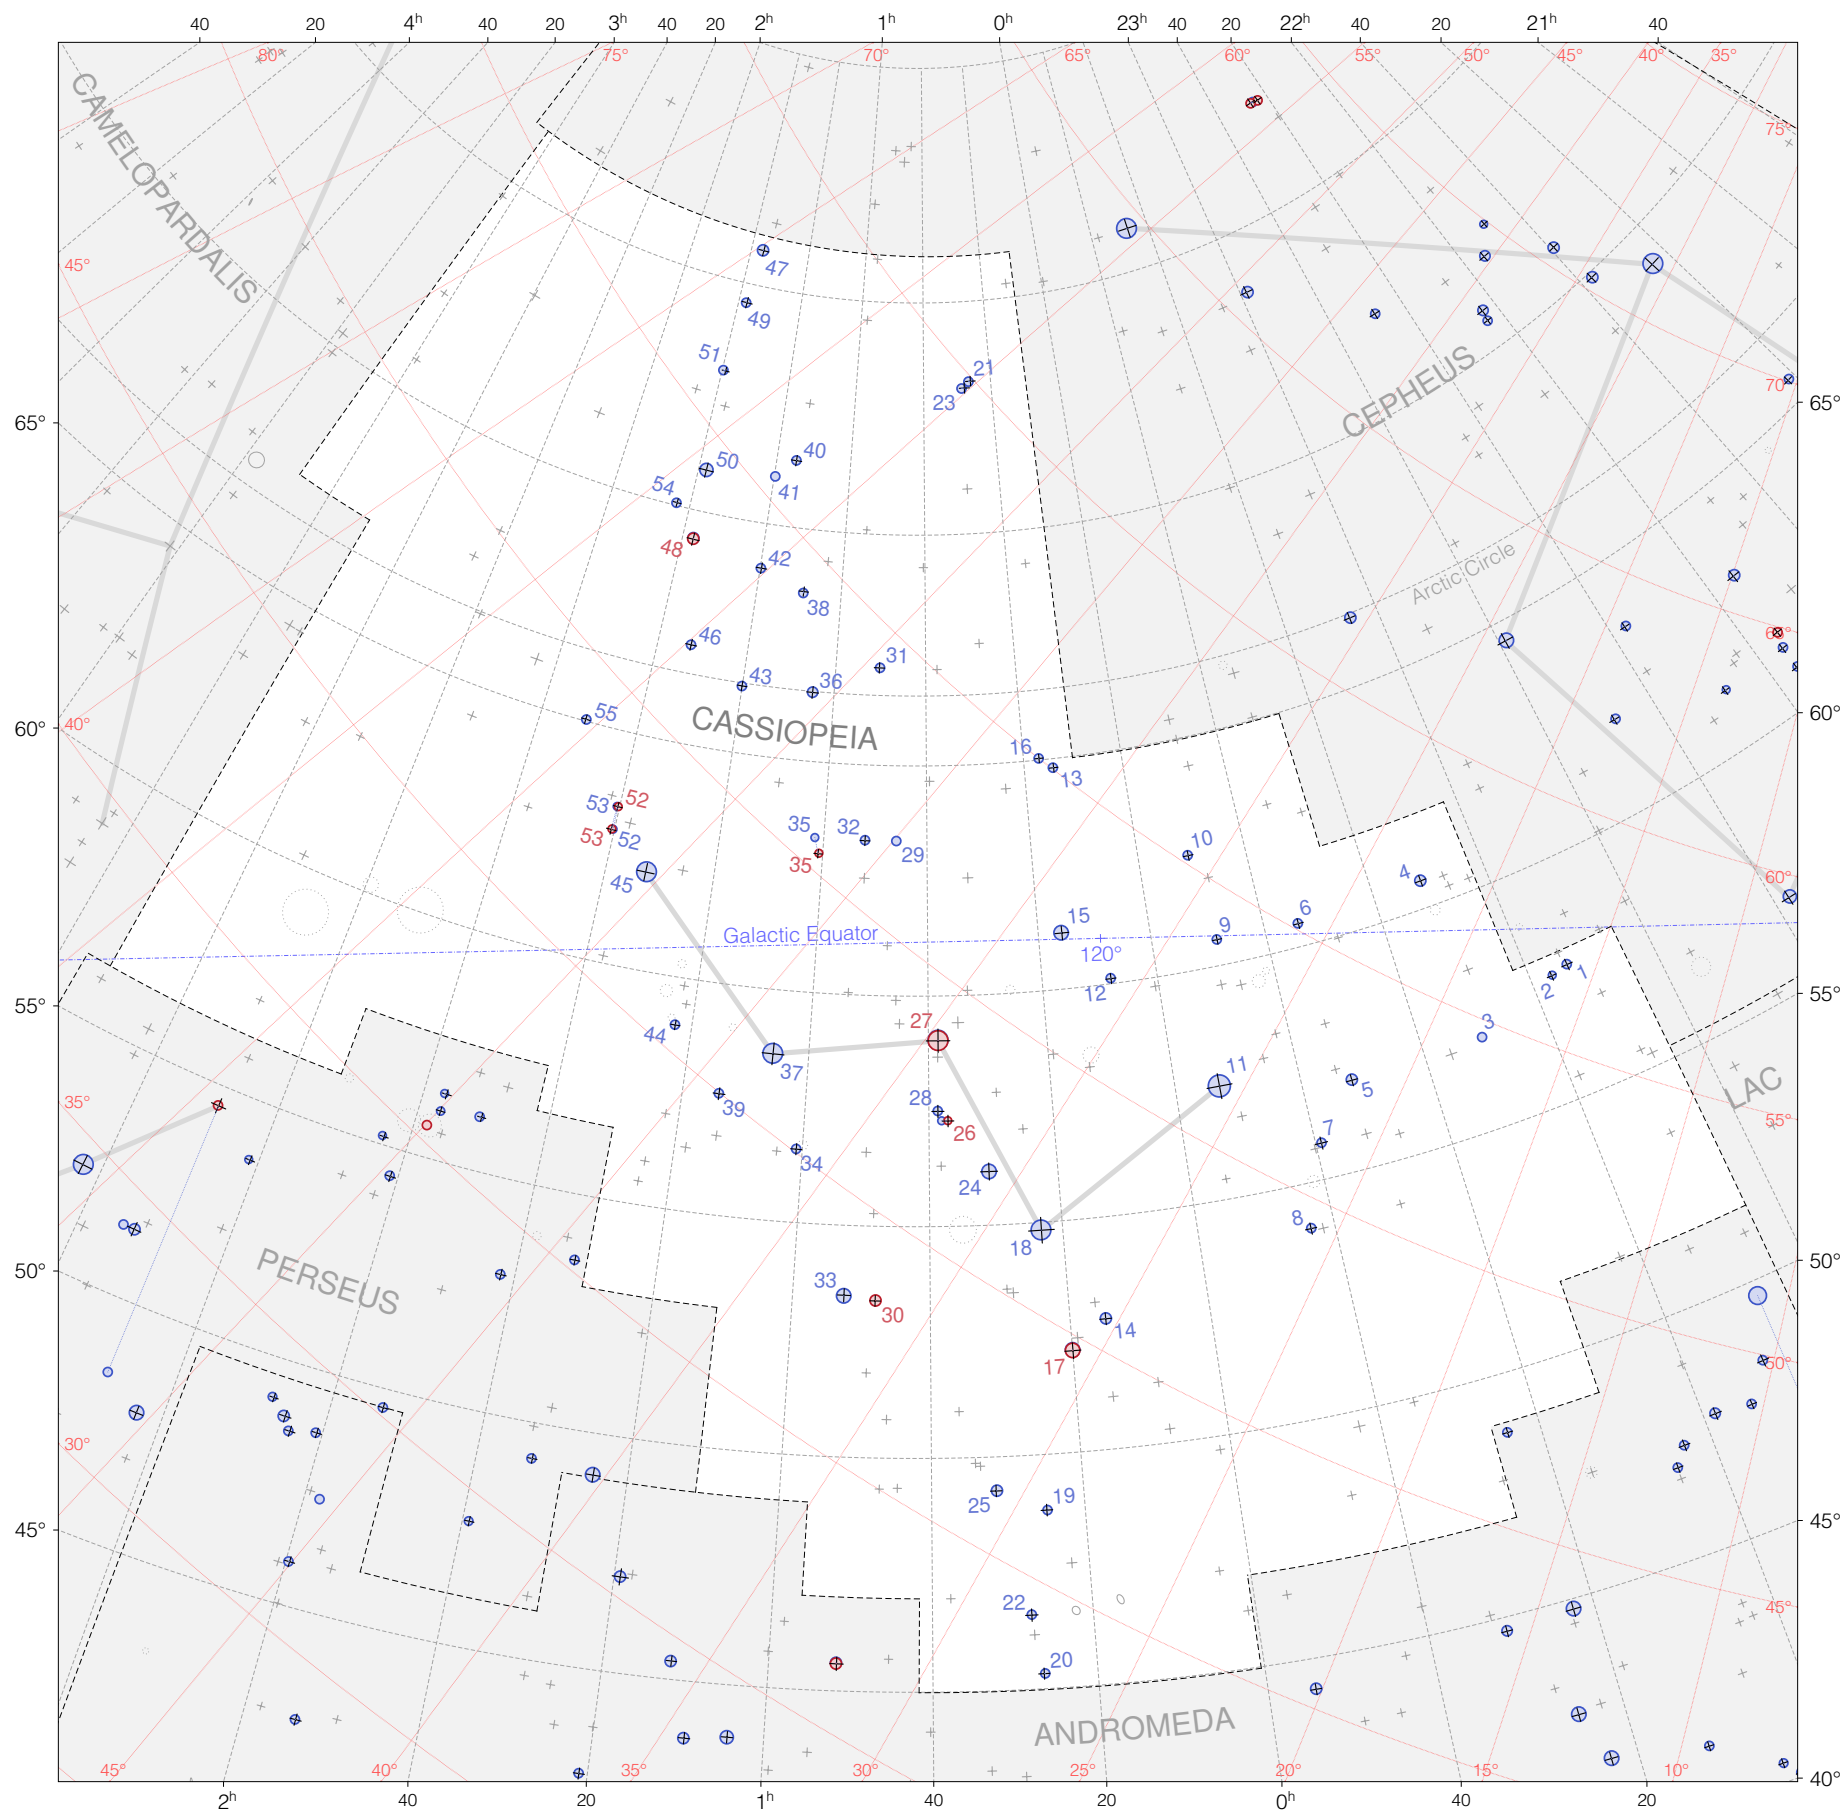

Flamsteed Stars in Cassiopeia

Magnitudes: 
1 2 3 4 5 6 7

Scale at center:  0° 2° 4°