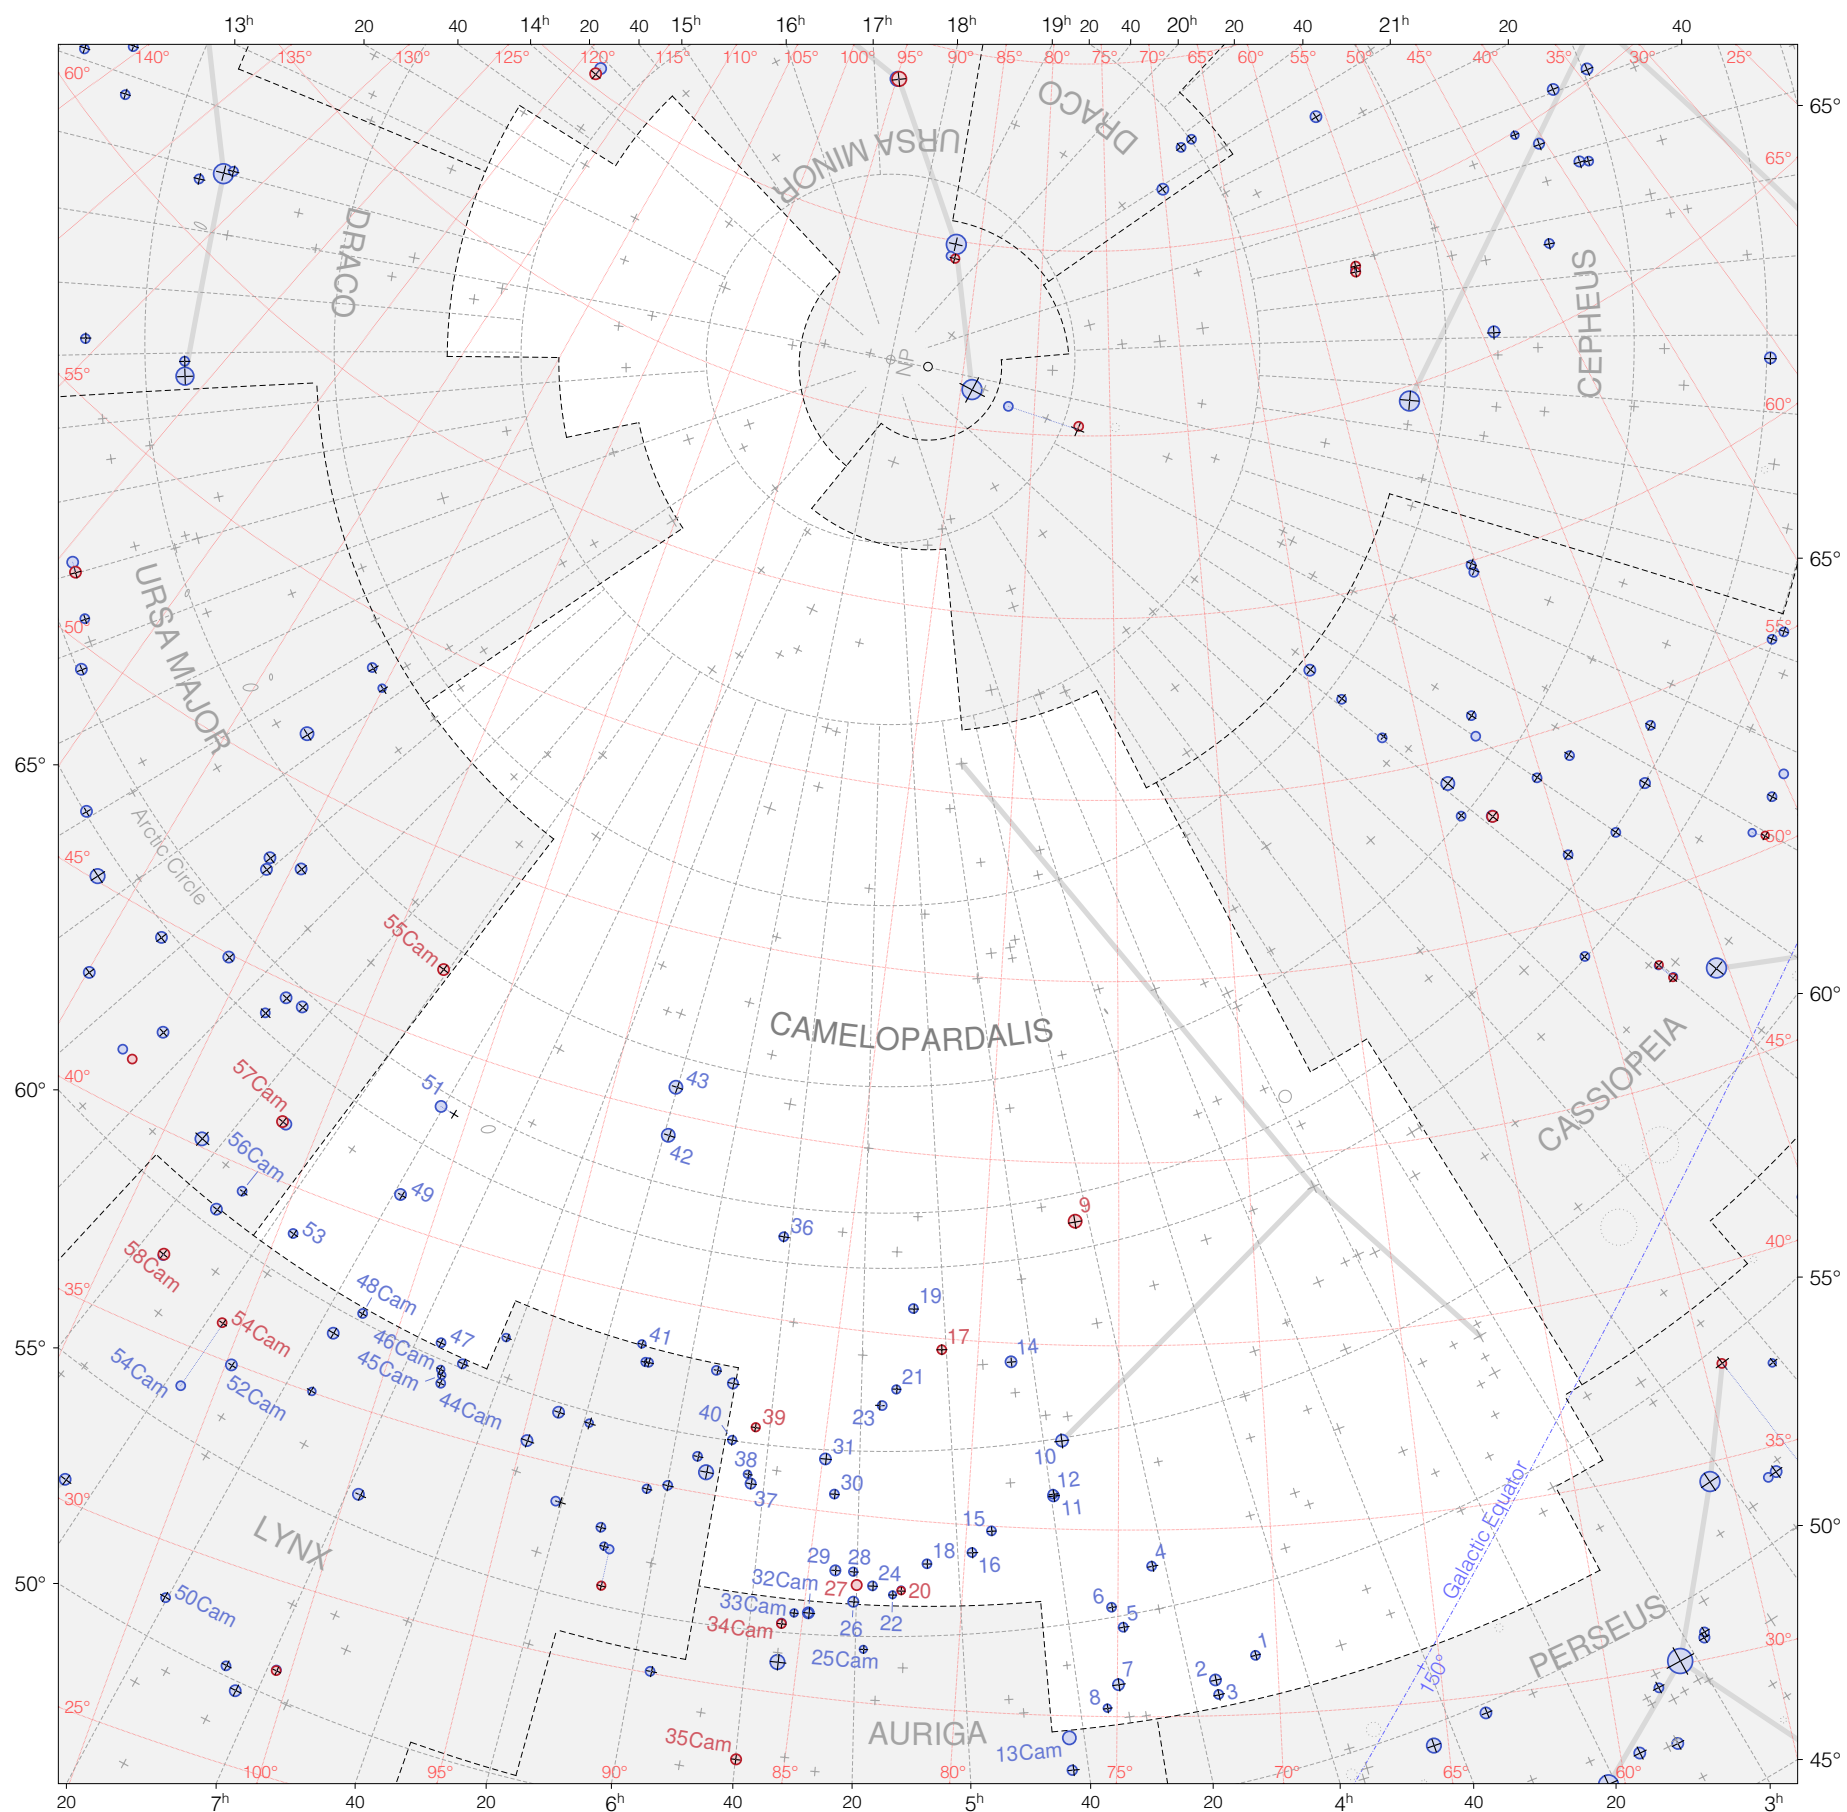

Flamsteed Stars in Camelopardalis

Magnitudes:  1 2 3 4 5 6 7

Scale at center: 0° 2° 4° 