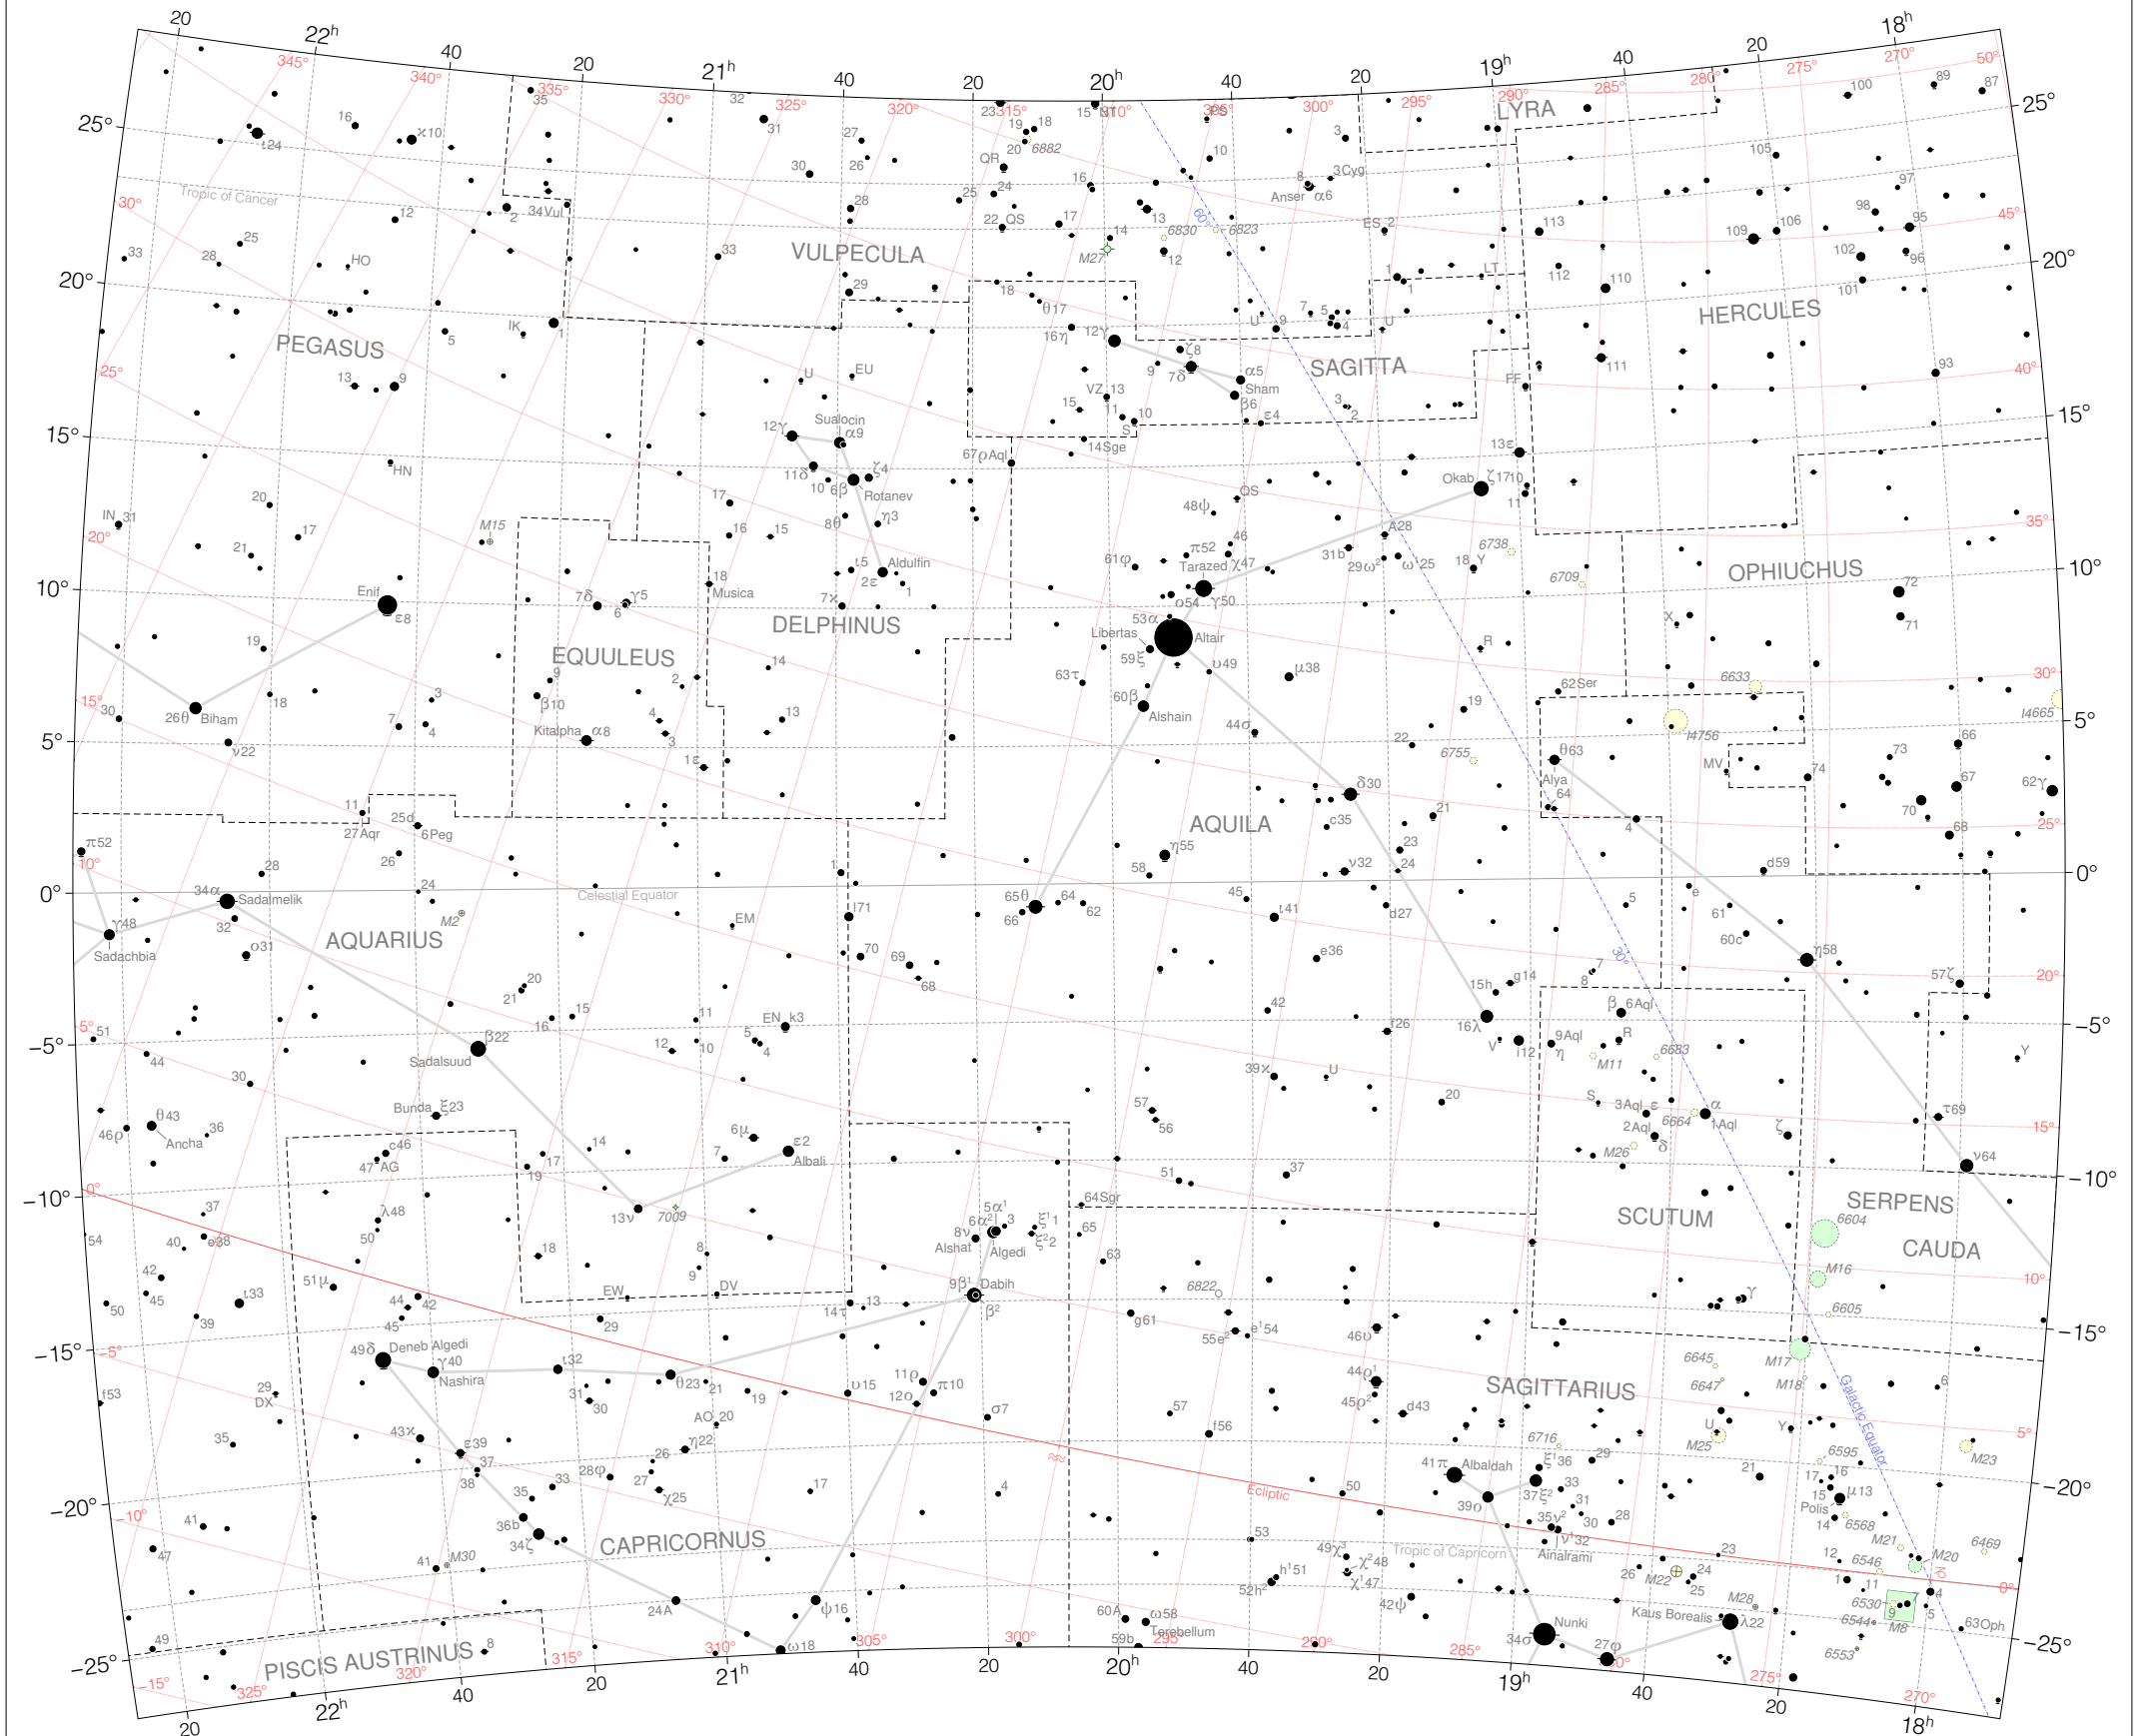

Reference Stars from 18h to 22h and -25° to 25°

Magnitudes: 
0 1 2 3 4 5 6 7