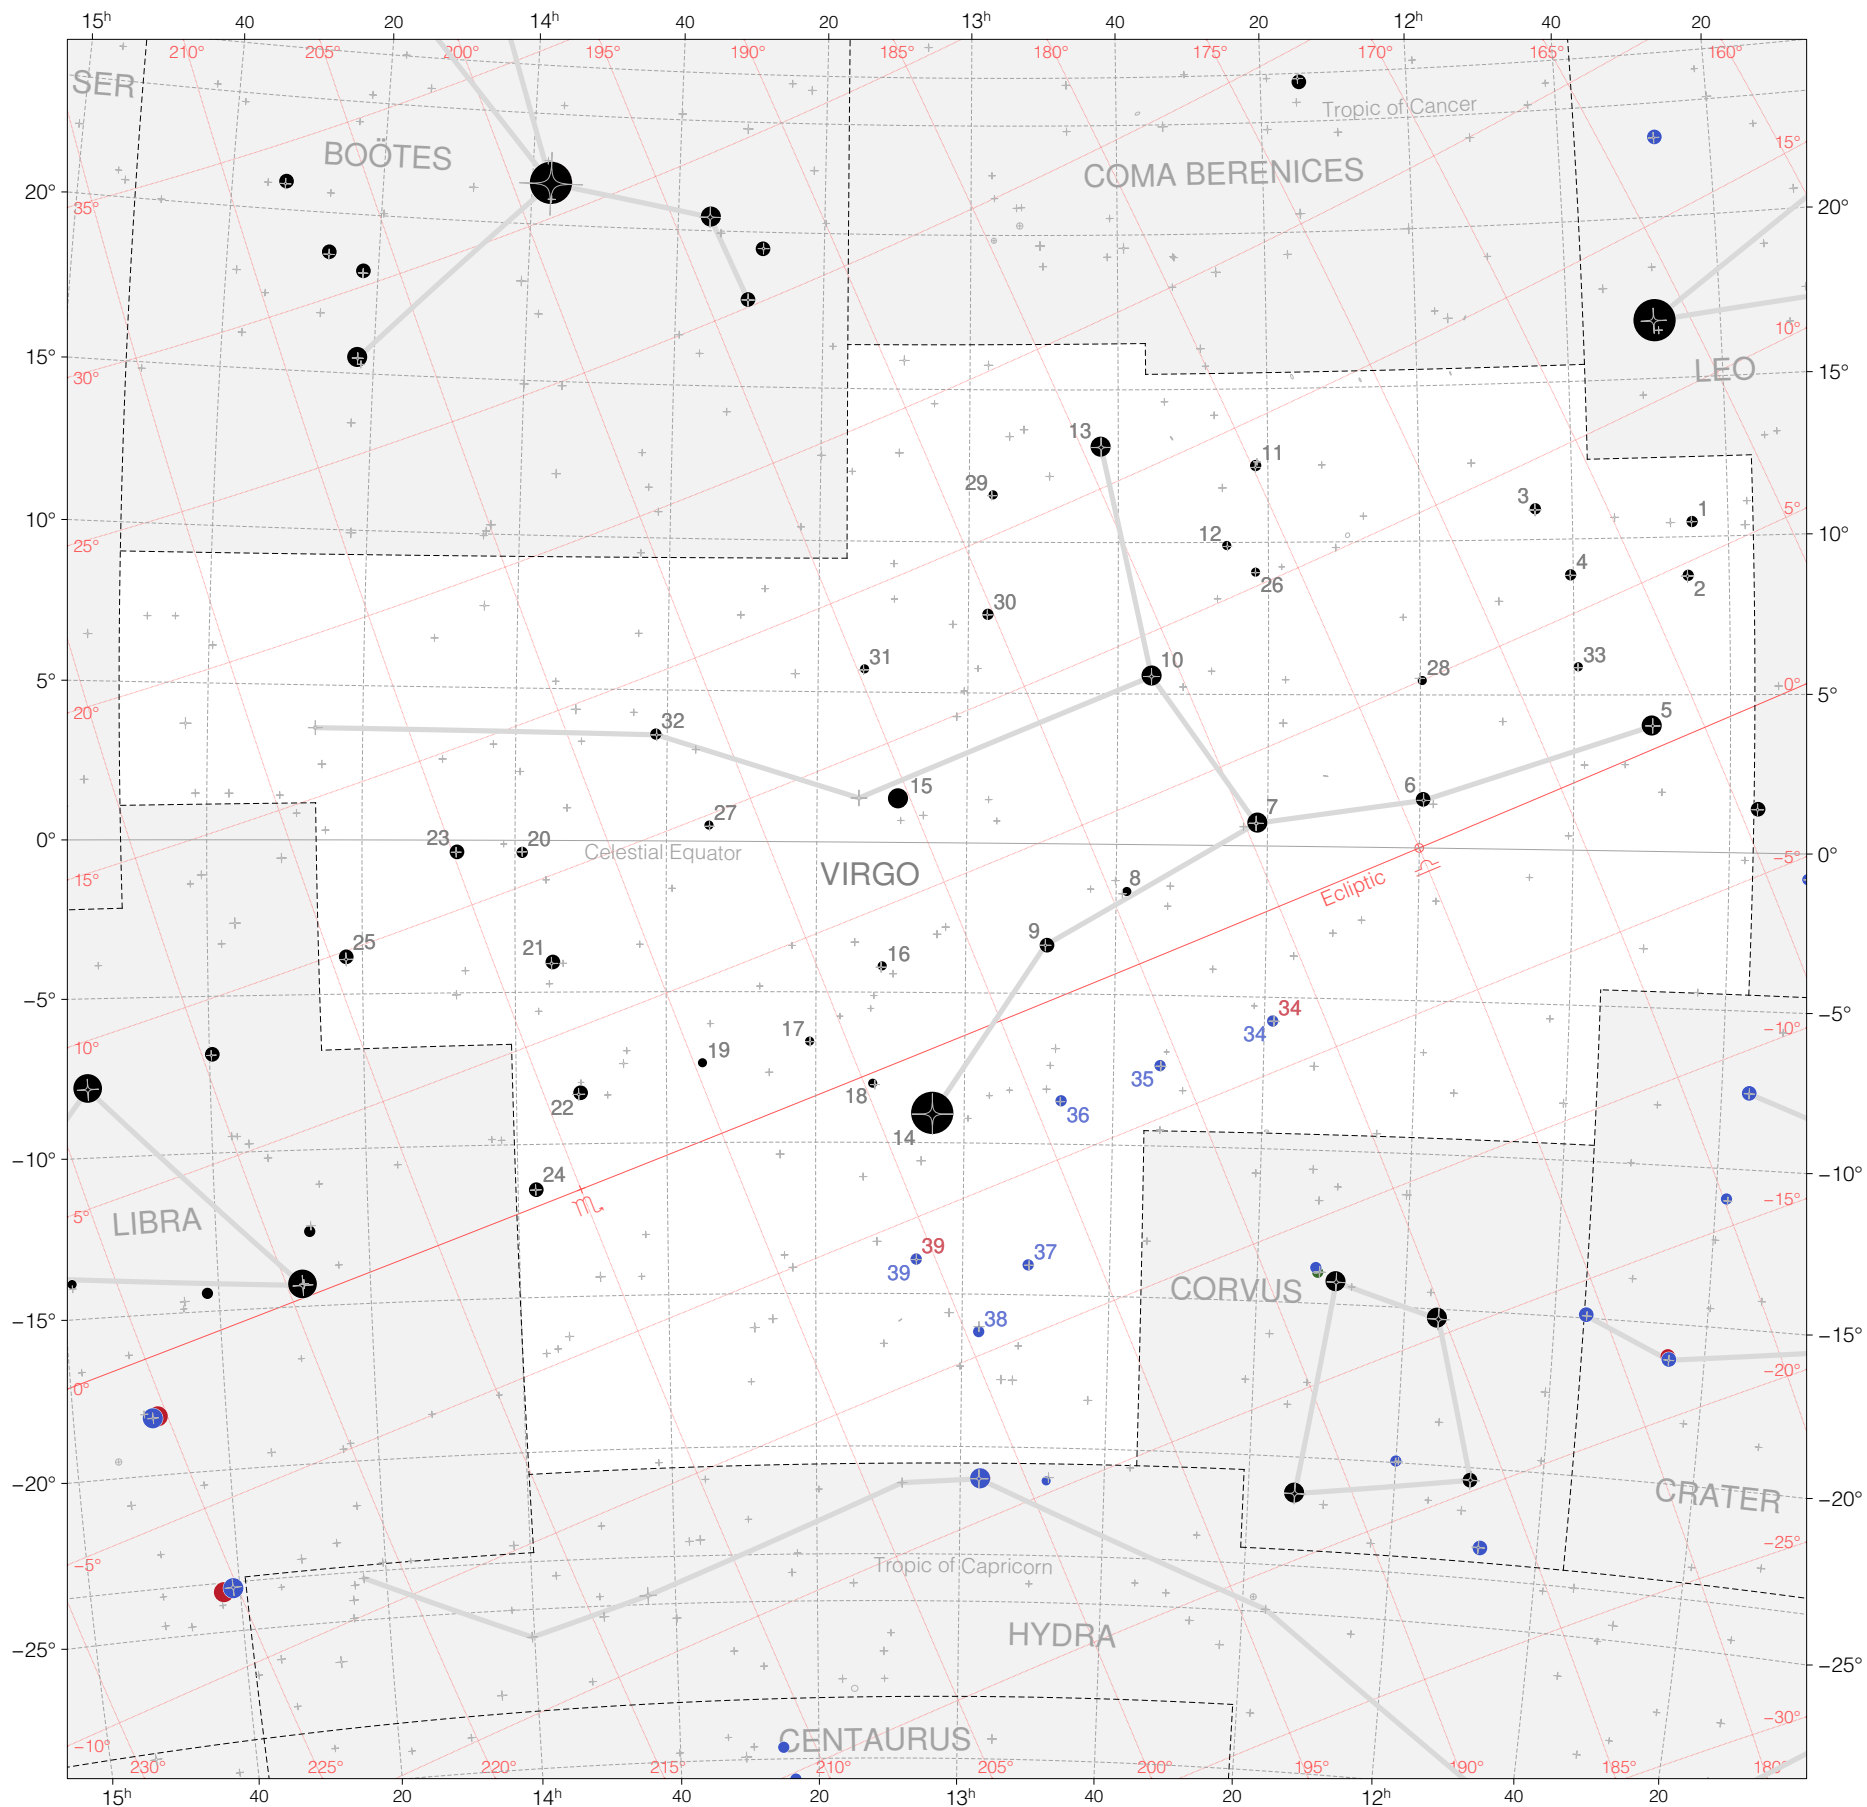

Tycho Stars in Virgo

Magnitudes: 1 2 3 4 5 6 7

Versions: T M K R

Scale at center: 0° 2° 4°