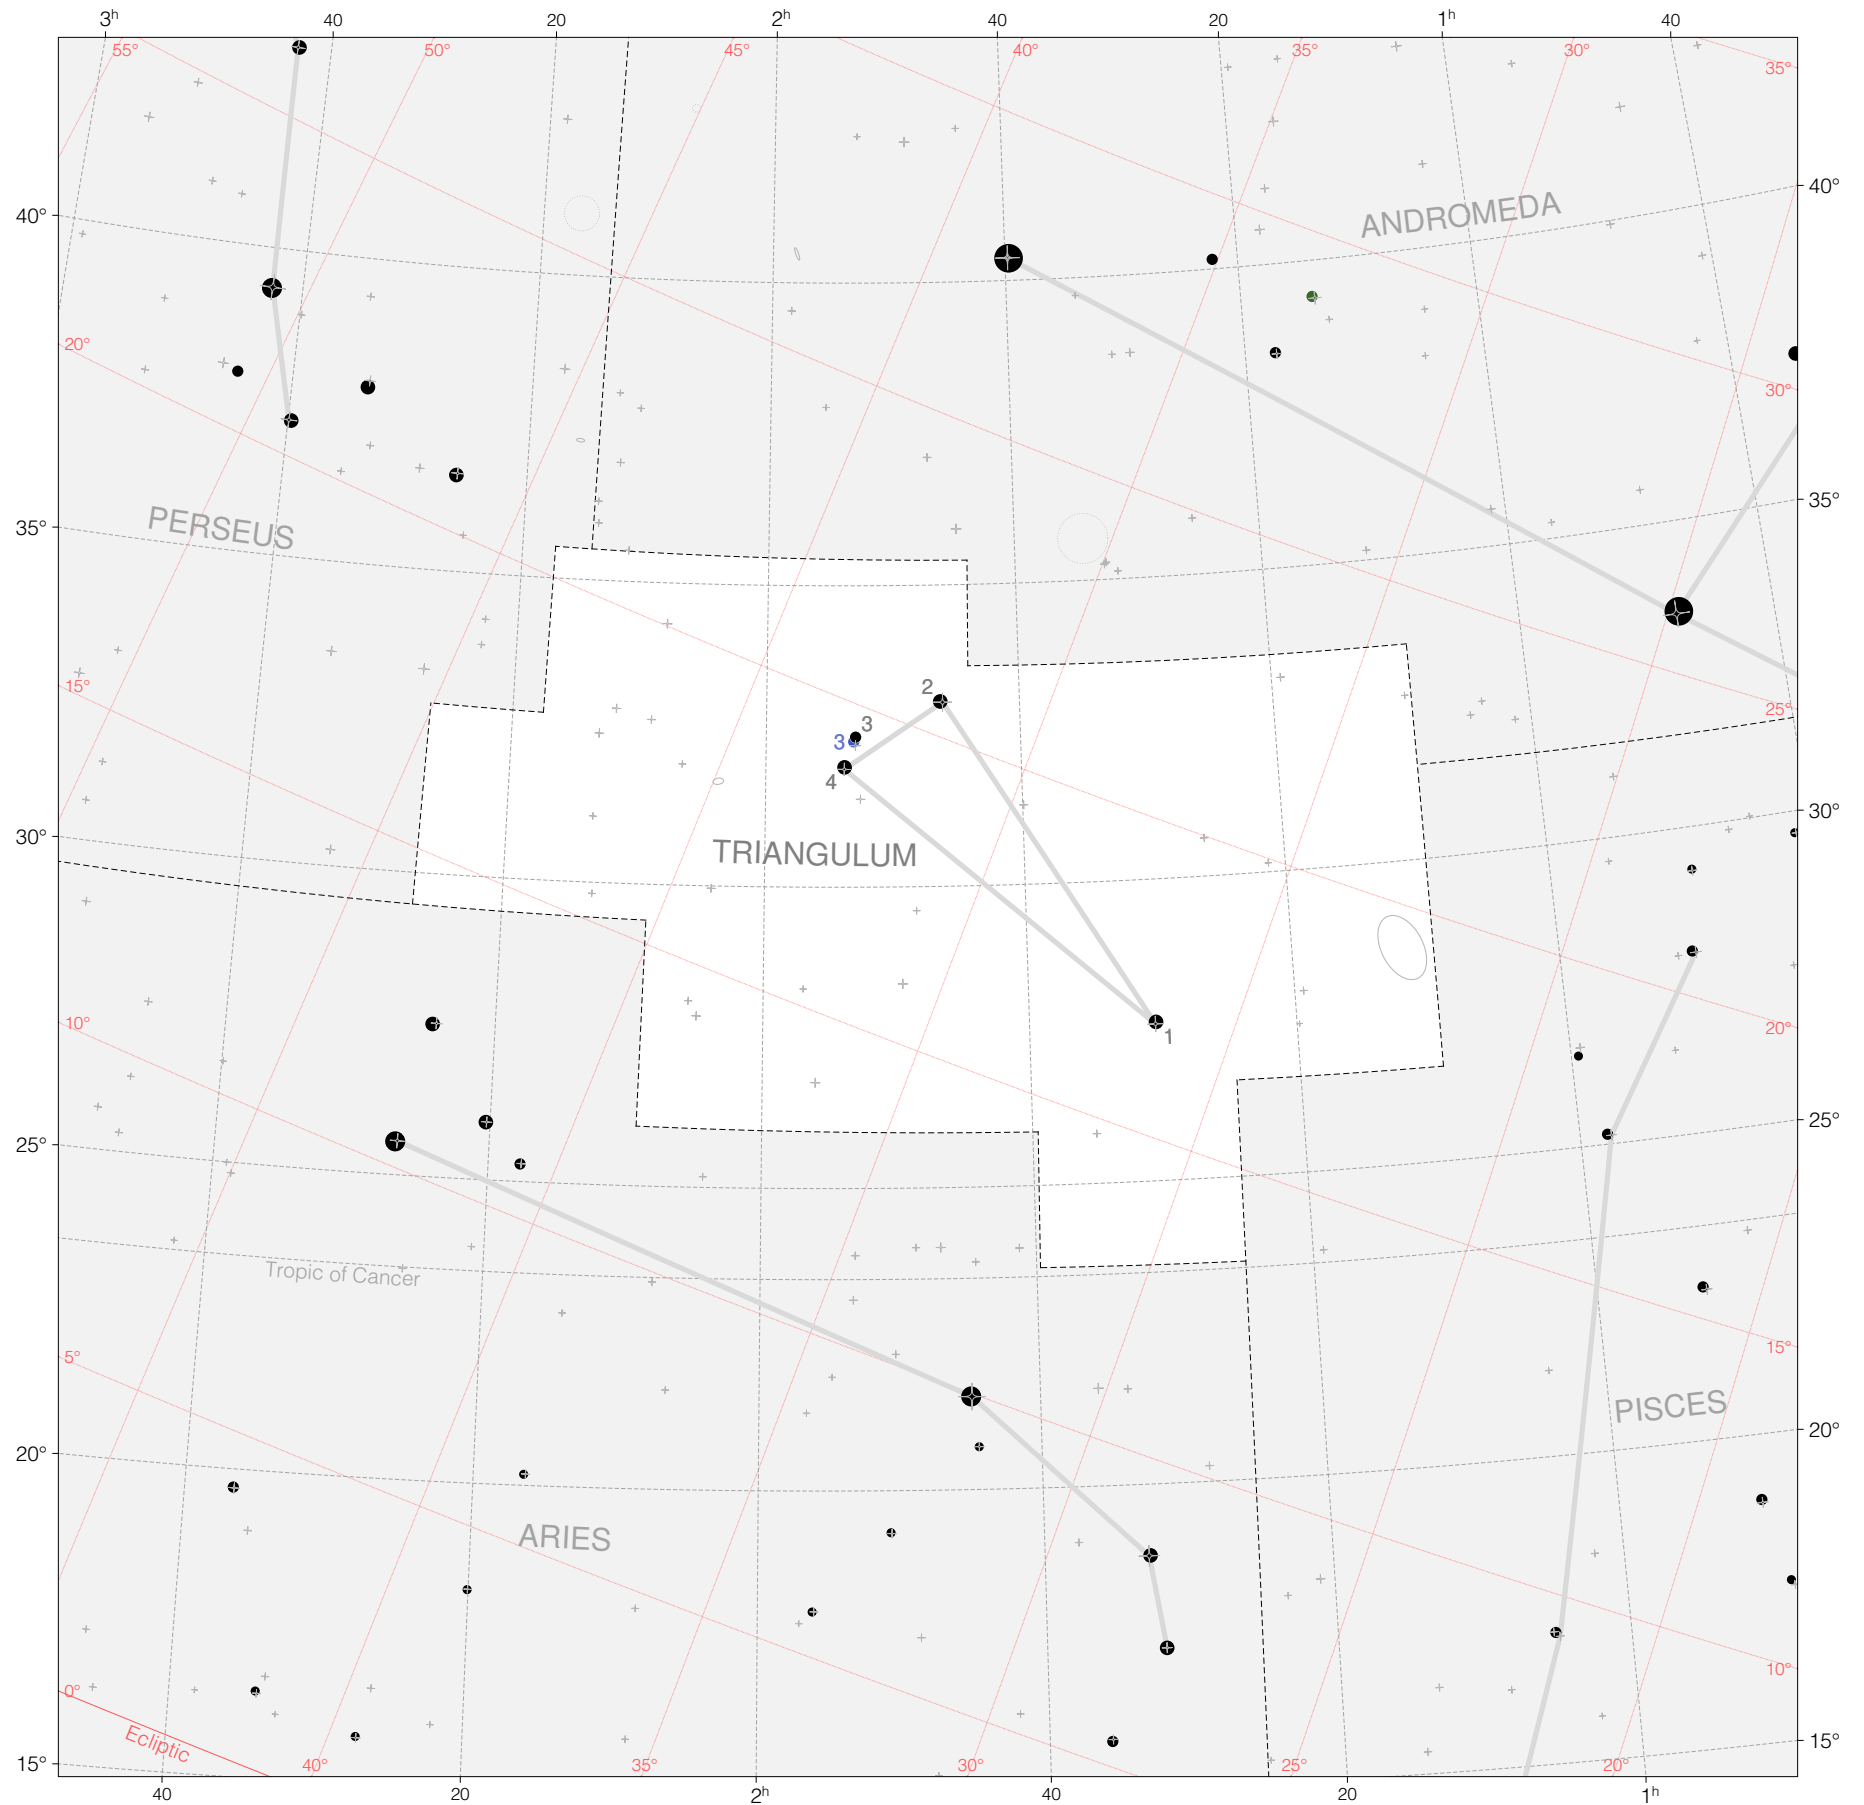

Tycho Stars in Triangulum

Magnitudes:  1 2 3 4 5 6 7

Versions:  T M K R

Scale at center:  0° 2° 4°