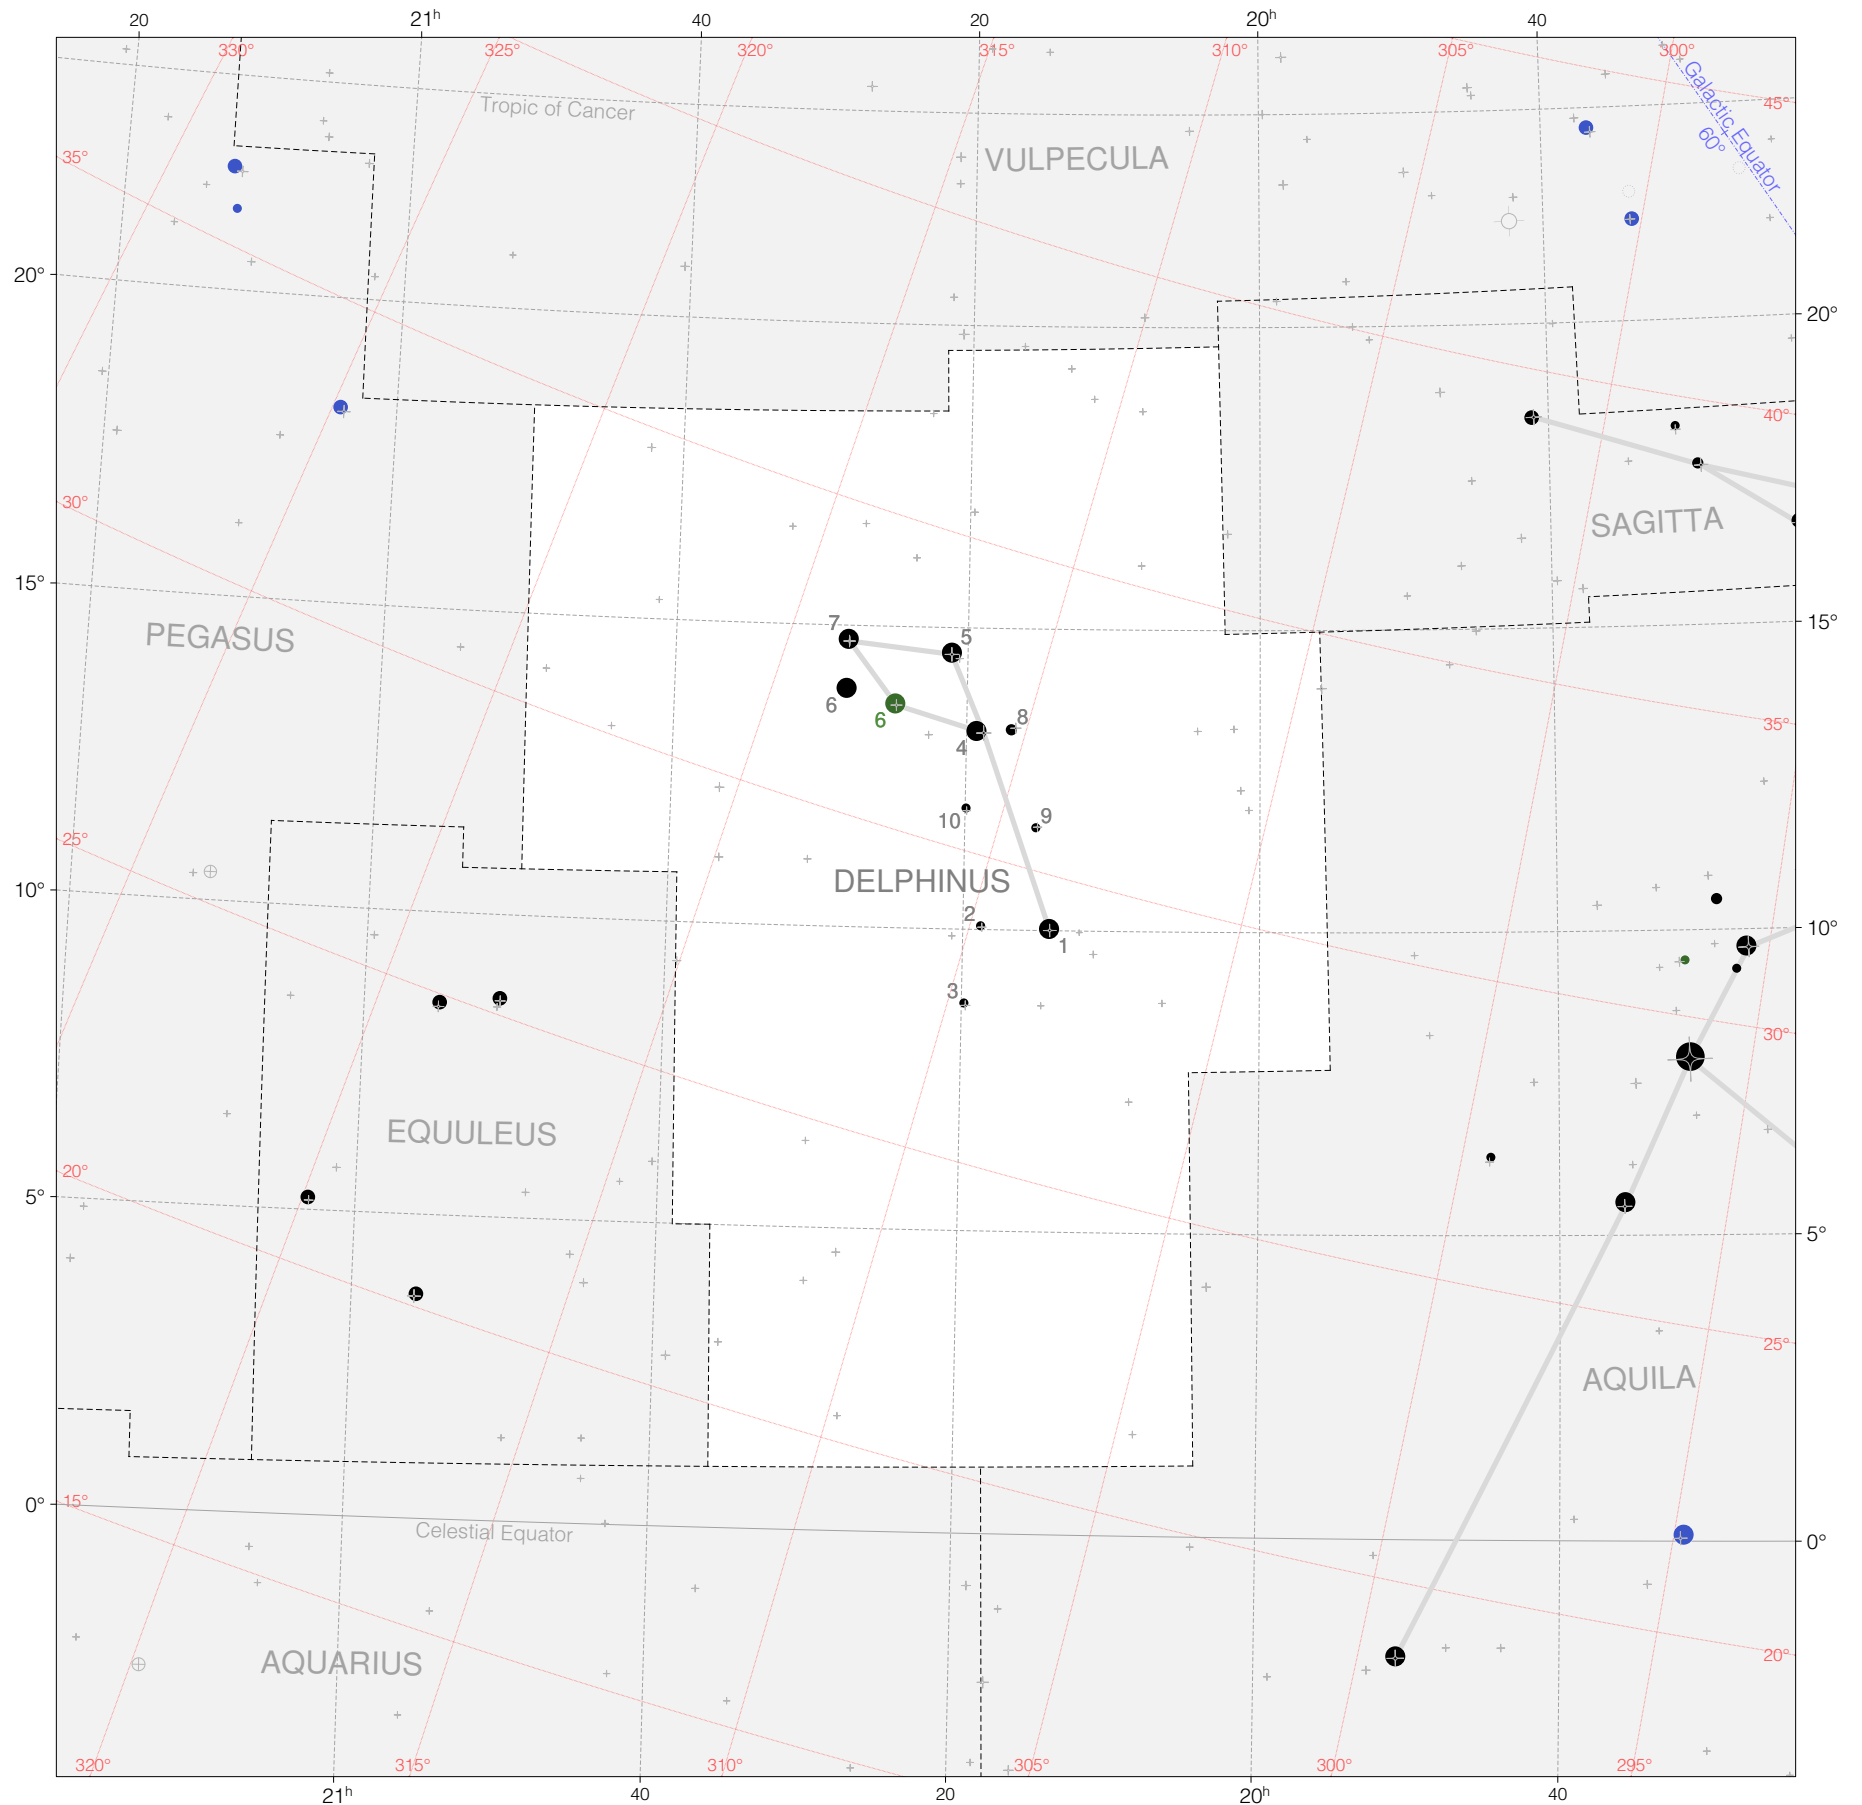

Tycho Stars in Delphinus

Magnitudes: 1 2 3 4 5 6 7

Versions: T M K R

Scale at center: 0° 2° 4°