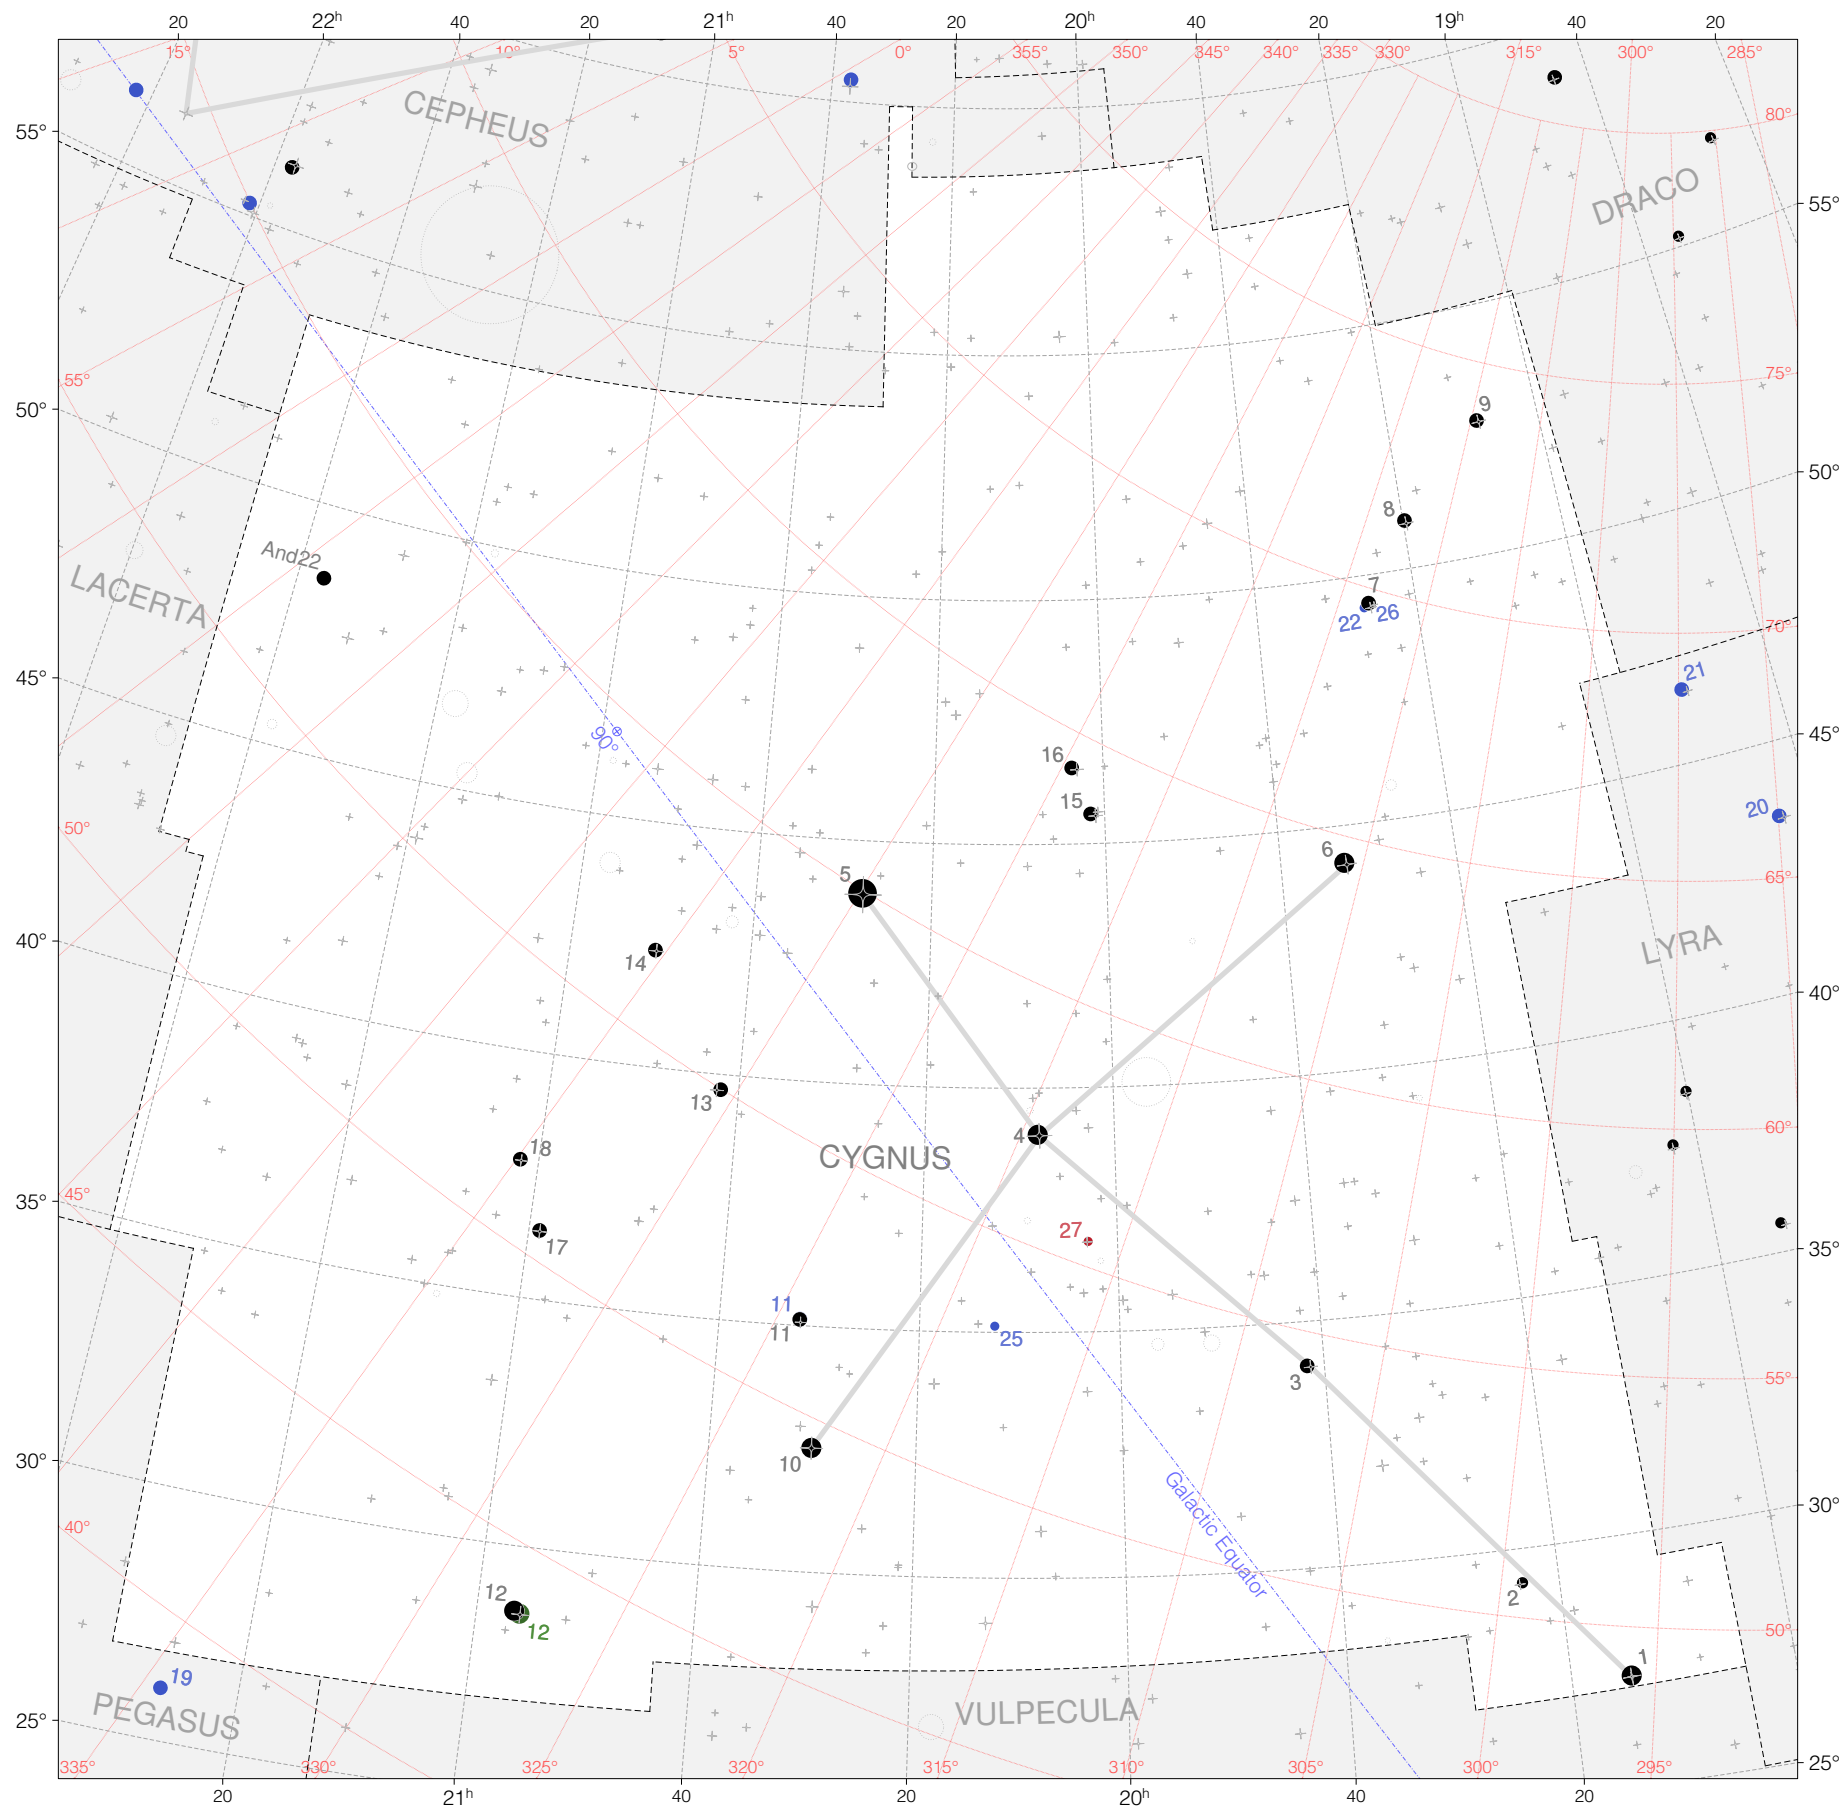

Tycho Stars in Cygnus

Magnitudes: 1 2 3 4 5 6 7

Versions: T M K R

Scale at center: 0° 2° 4°