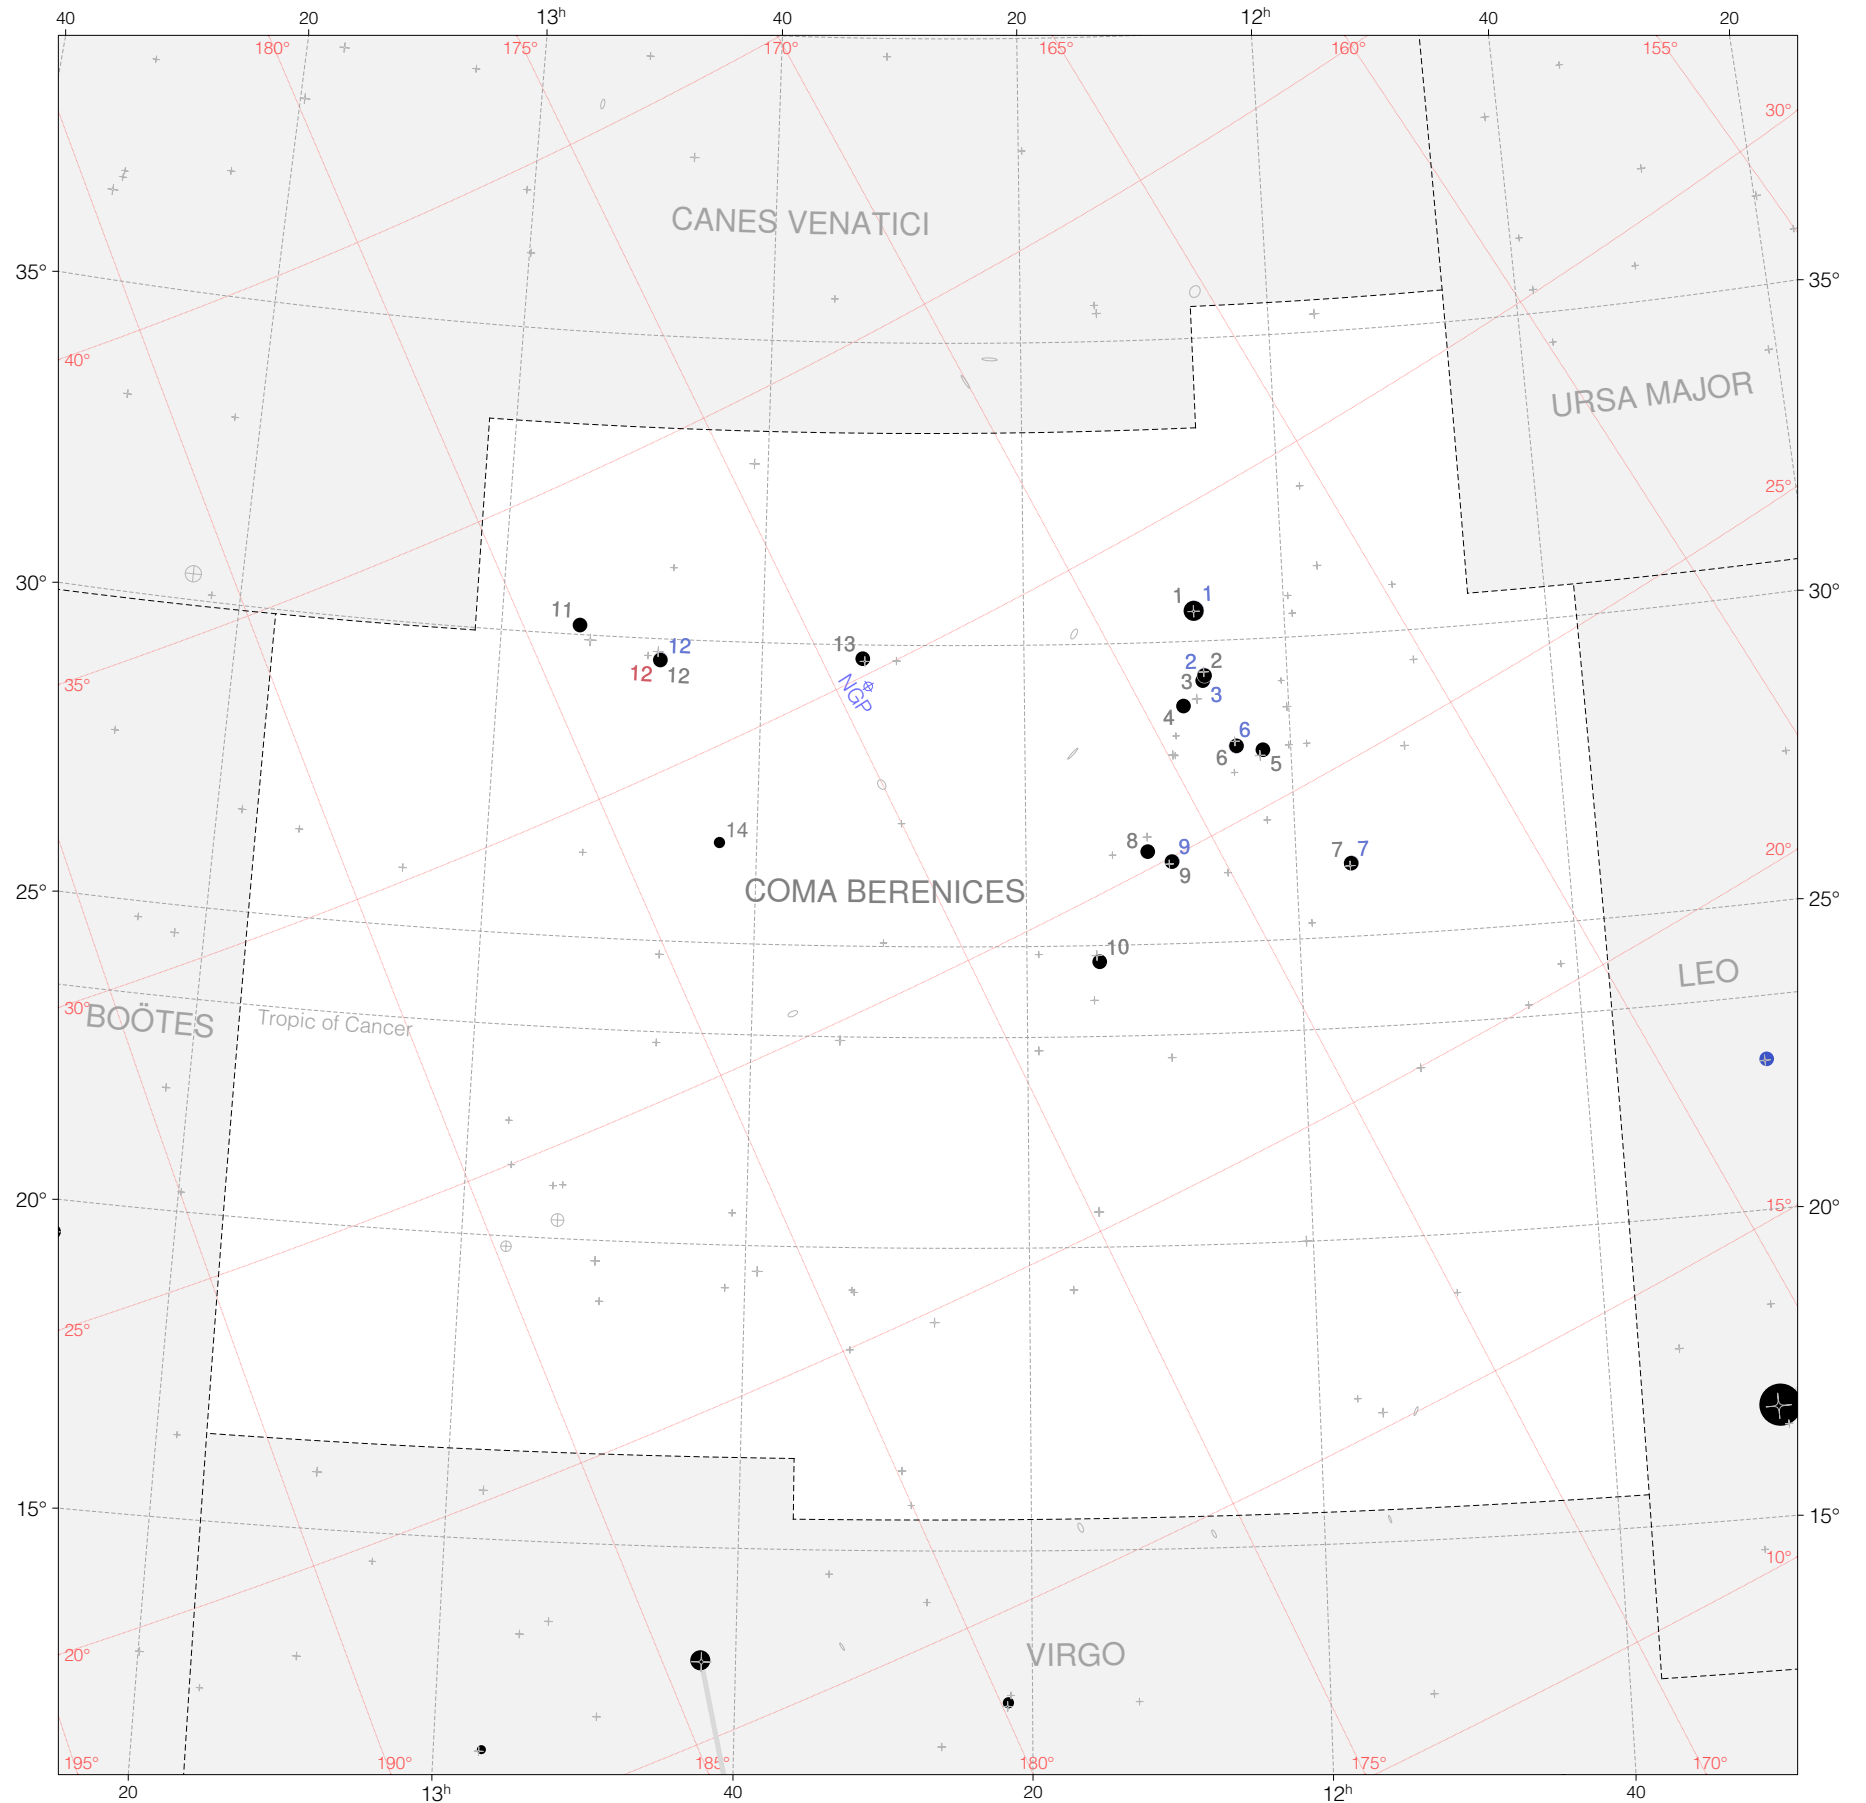

# Tycho Stars in Coma Berenices

Magnitudes: 1 2 3 4 5 6 7

Versions: T M K R

Scale at center: 0° 2° 4°