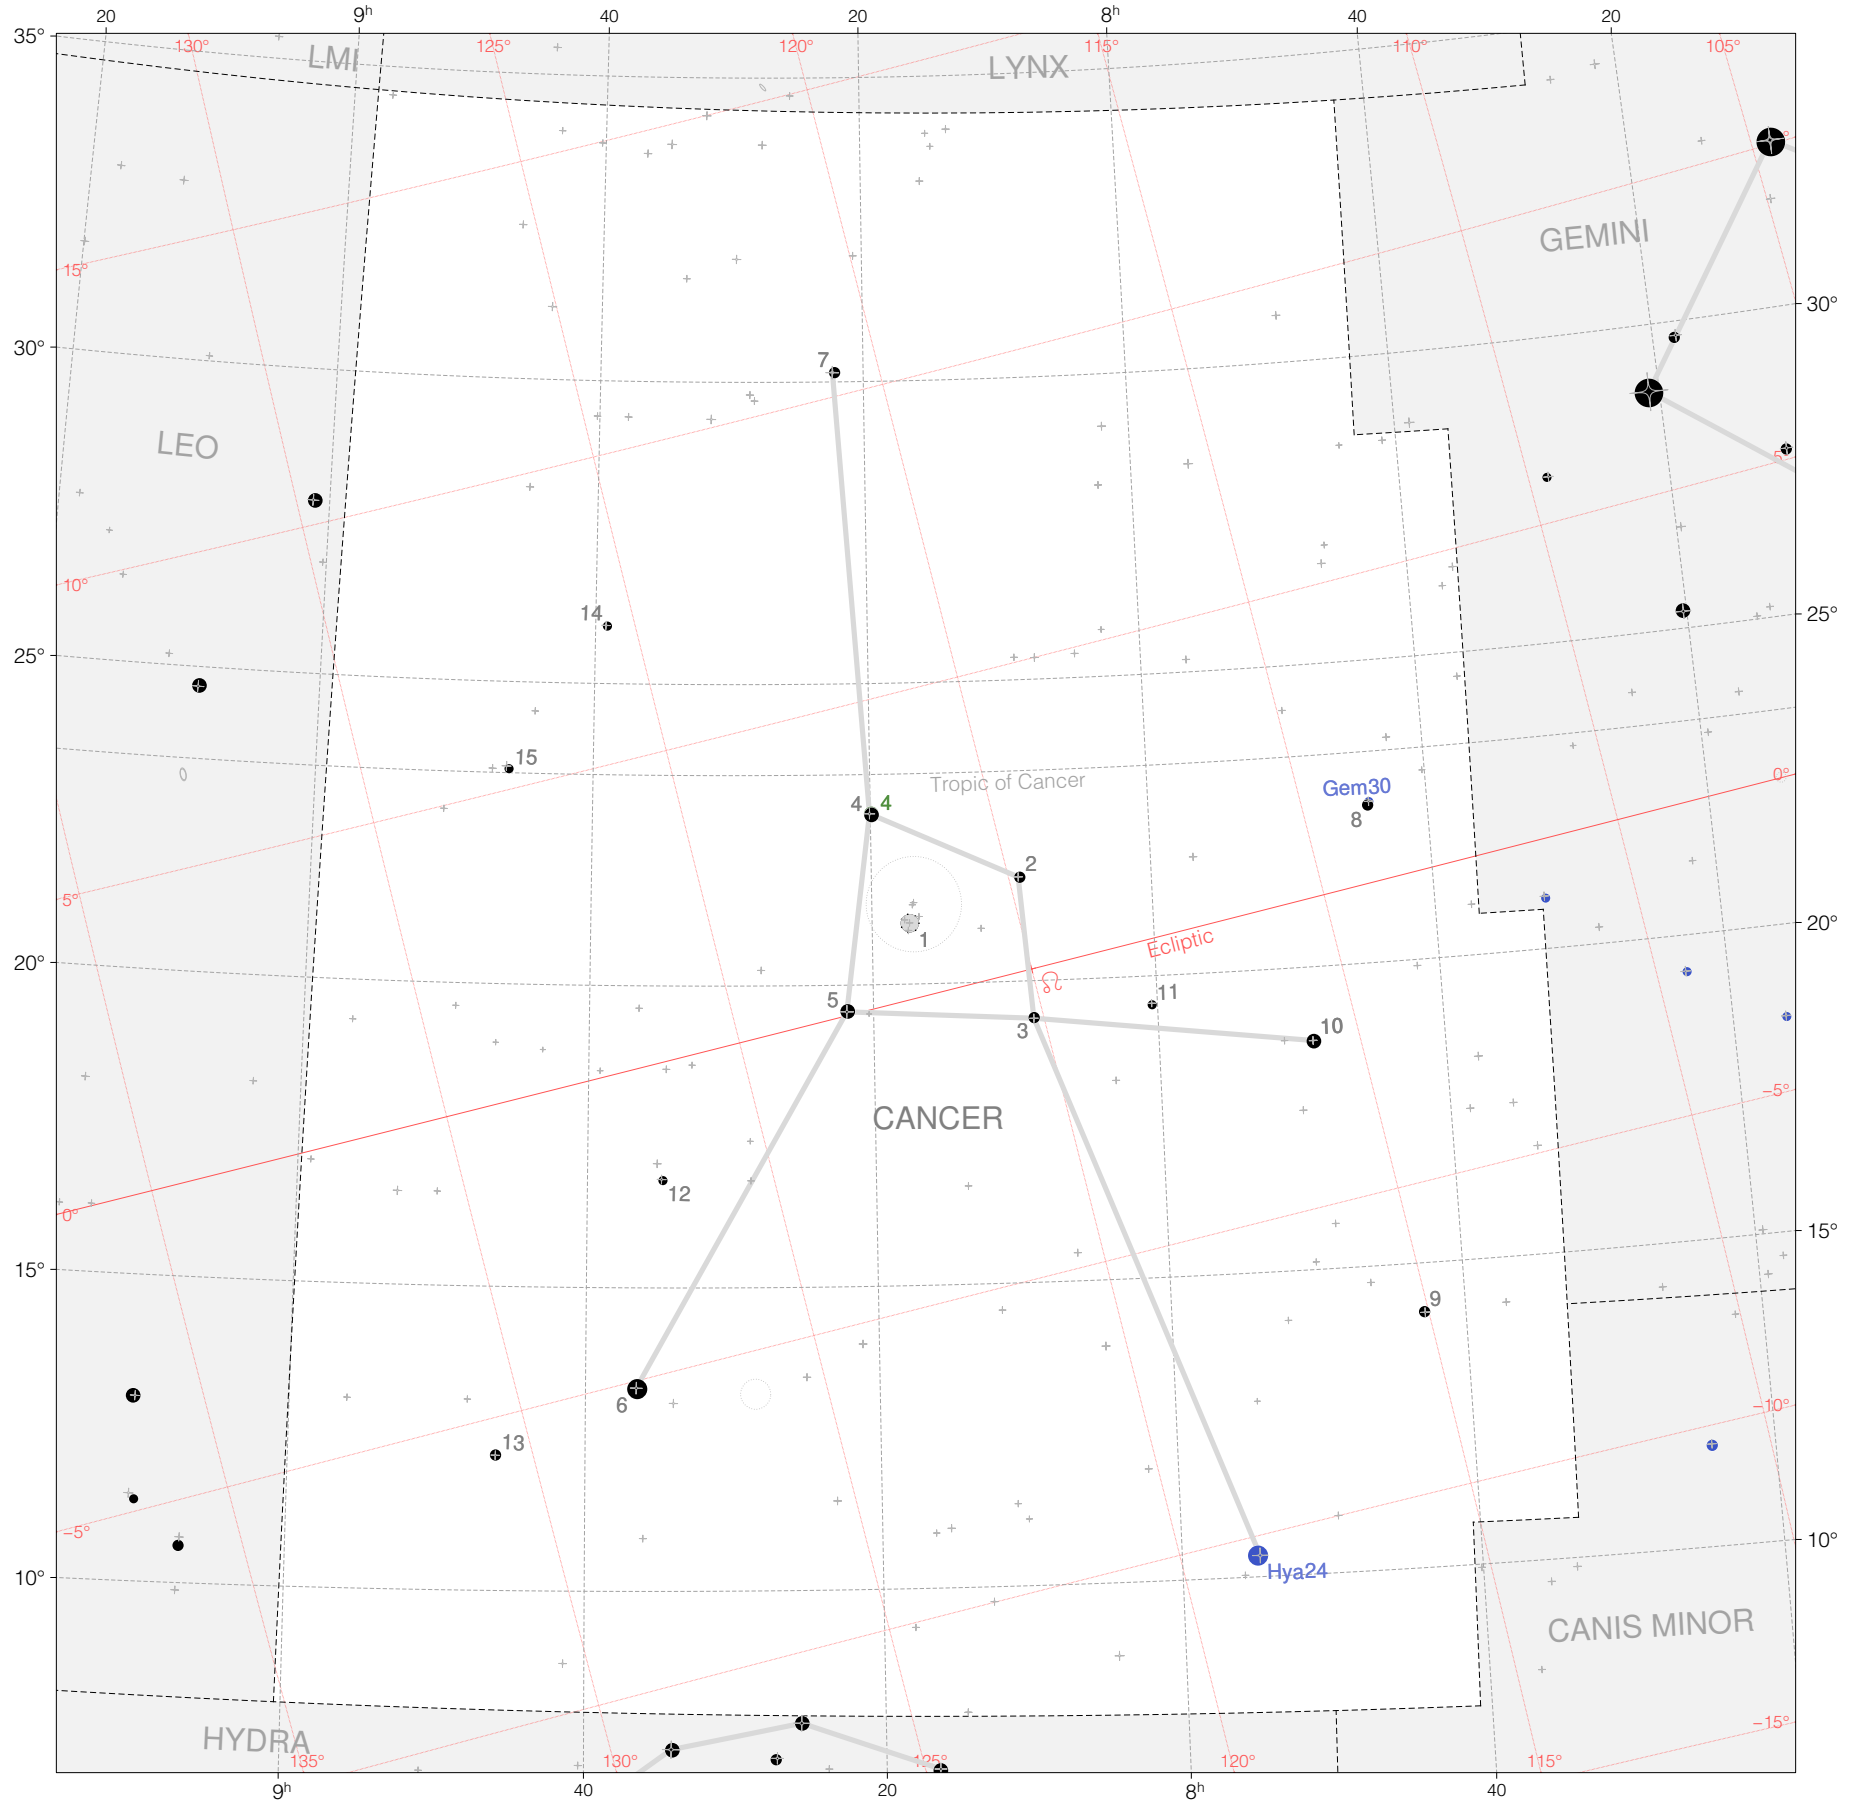

# Tycho Stars in Cancer

Magnitudes: 1 2 3 4 5 6 7

Versions: T M K R

Scale at center: 0° 2° 4°