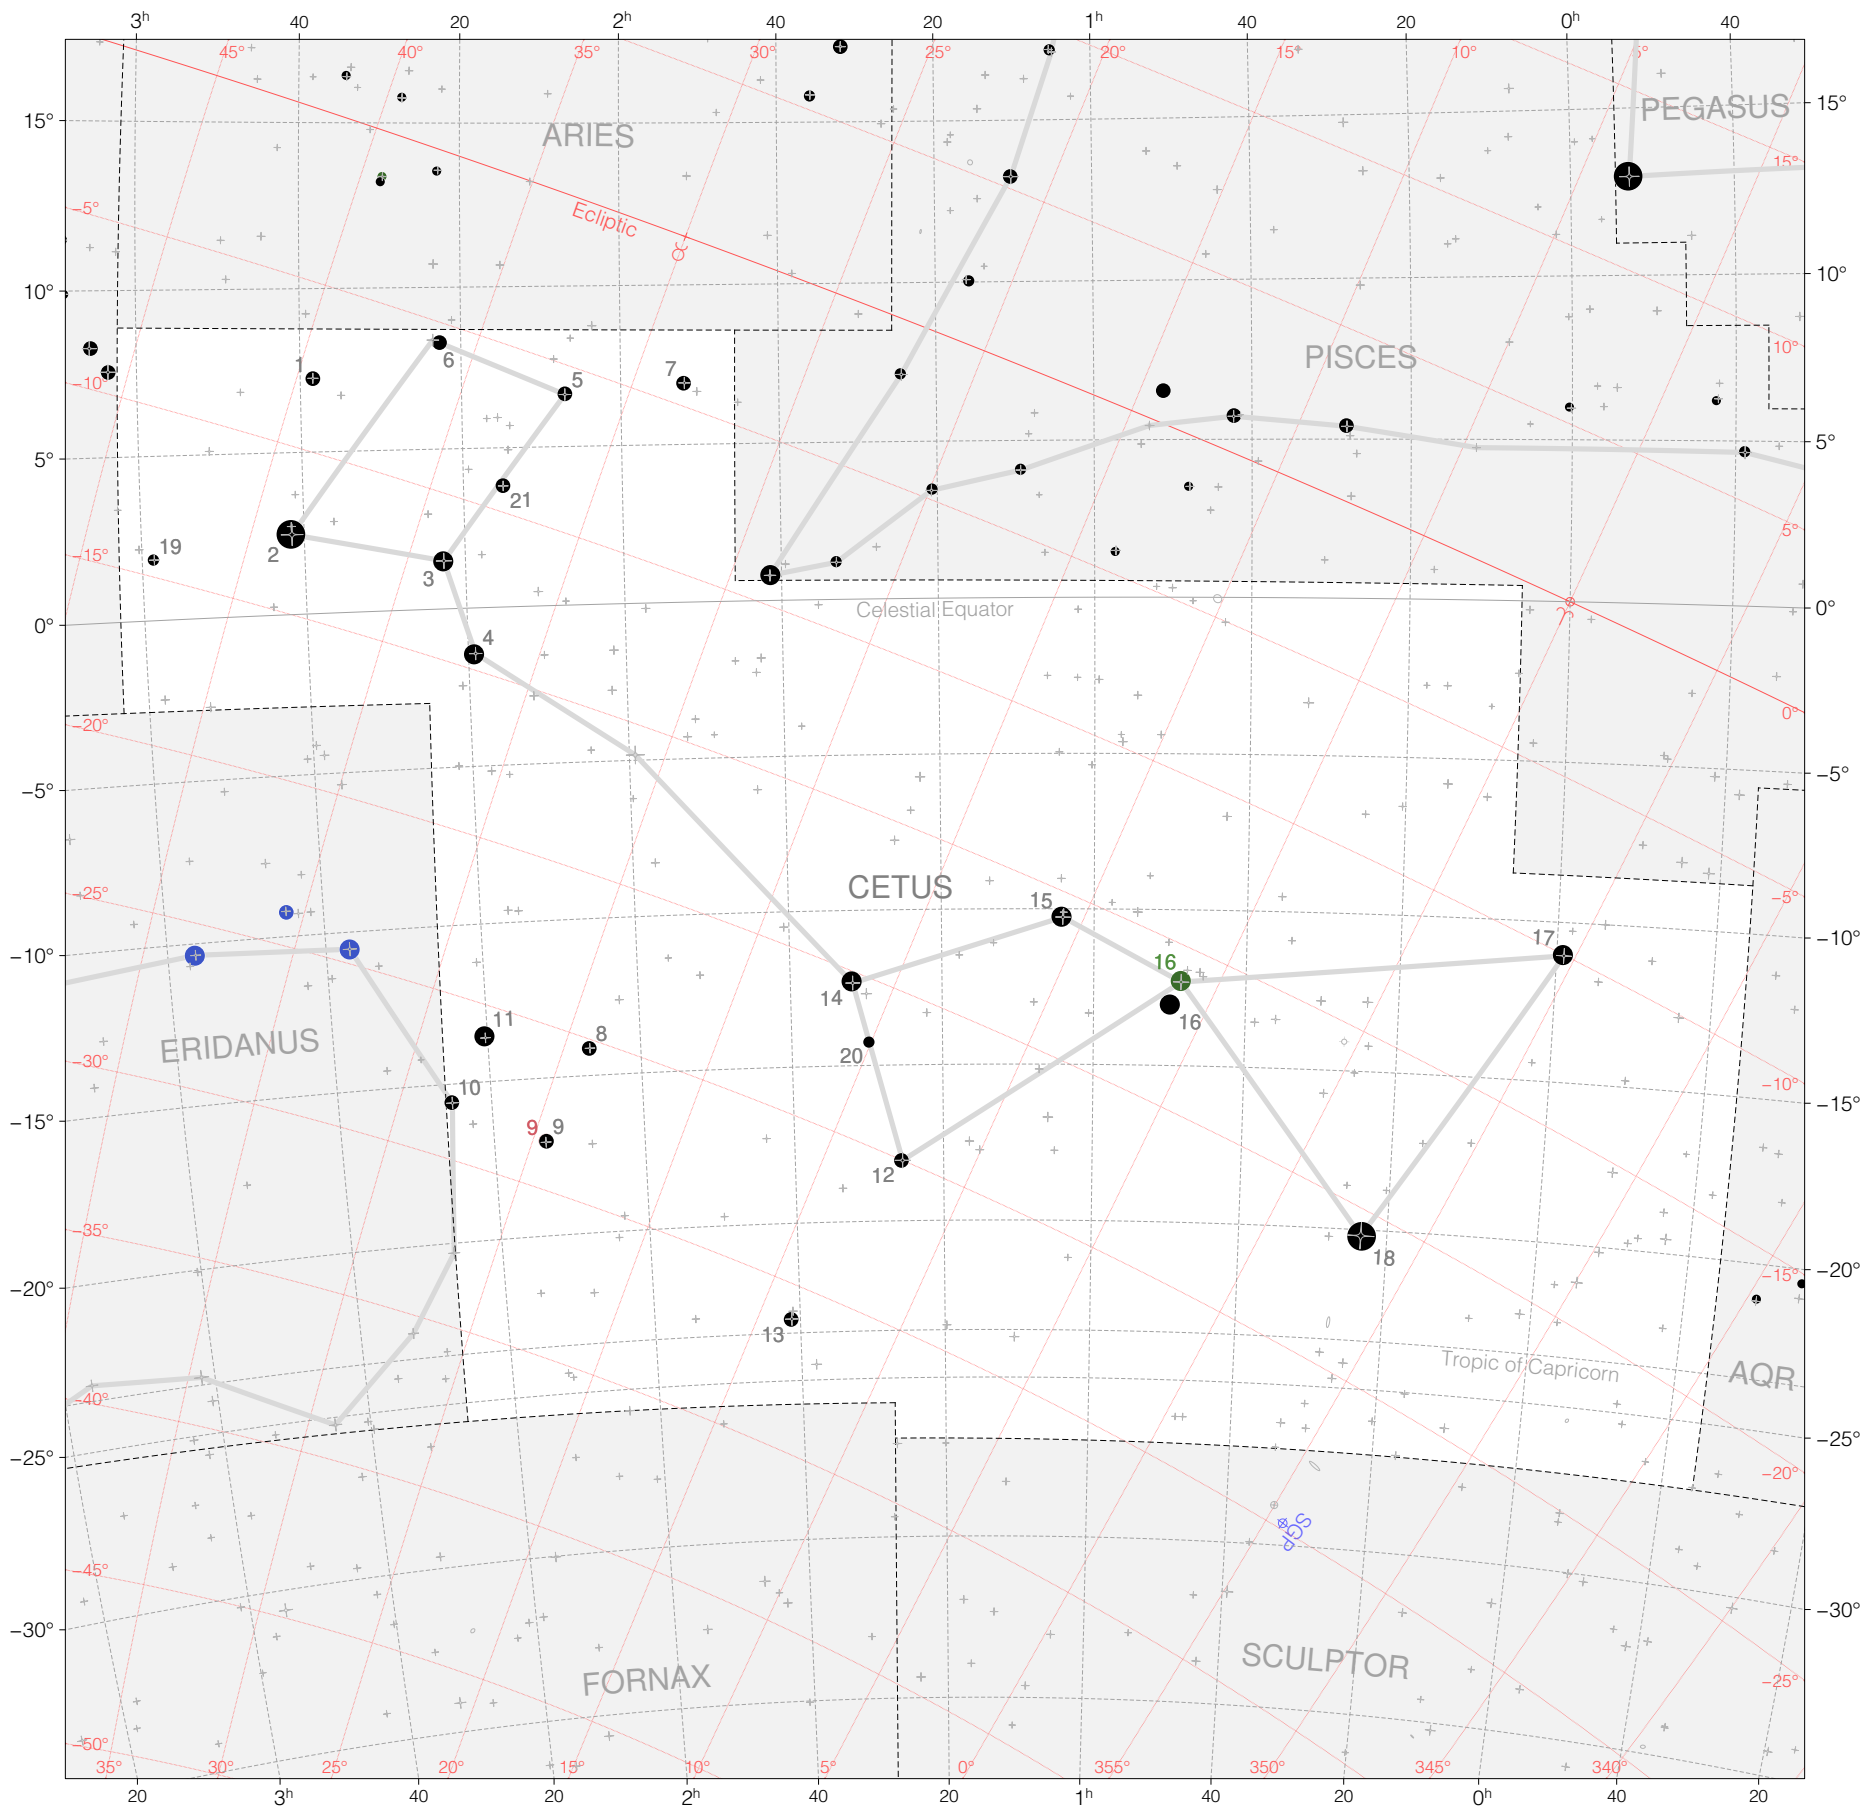

Tycho Stars in Cetus

Magnitudes: 1 2 3 4 5 6 7

Versions: T M K R

Scale at center: 0° 2° 4°